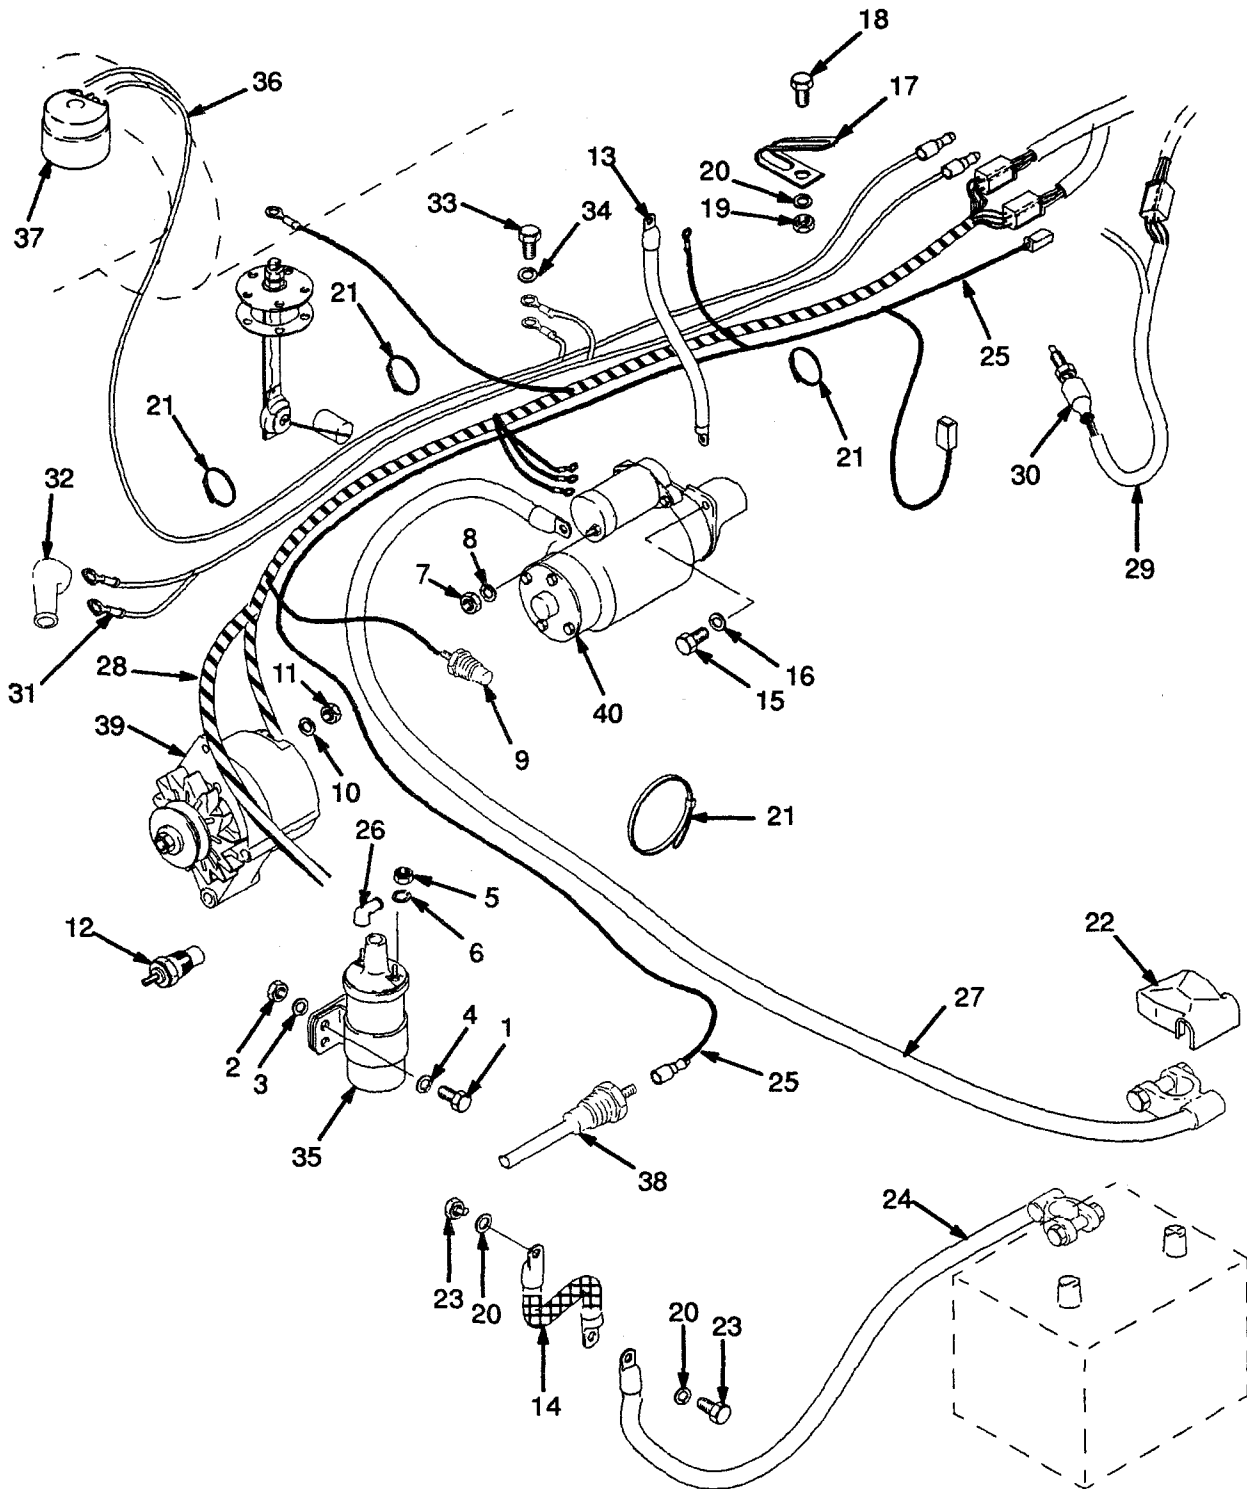

## ELECTRICAL SYSTEM PETROL AND LPG 2,0L (Figure 60)

**ELECTRICAL SYSTEM  
PETROL AND LPG  
2,0L**

**KEY**

A: Petrol  
B: LPG

REF	PART NO.	NAME OF PART	QTY		REF	PART NO.	NAME OF PART	QTY	
			A	B				A	B
1	292500	Hex Head Bolt .....	2	2	24	2021985	Battery Cable .....	1	1
2	136687	Nut .....	2	2	25	2021994	Wire Harness (Seat Switch) ...	1	1
3	292680	Lockwasher .....	2	2			☞ Figure 72		
4	320156	Washer .....	2	2	26	2022502	Boot .....	1	1
5	292668	Nut .....	1	1	27	2021987	Battery Cable .....	1	1
6	292679	Lockwasher .....	1	1	28	2021998	Engine Harness .....	1	1
7	239503	Nut .....	1	1			☞ Figure 71		
8	292681	Lockwasher .....	1	1	29 <sup>a</sup>	2022002	Wire Harness (Monotrol) .....	1	1
9	1360086	Oil Pressure Switch .....	1	1			☞ Figure 70		
10	292680	Lockwasher .....	1	1	30 <sup>a</sup>	2021434	Neutral Start Switch .....	1	1
11	2022614	Nut .....	1	1	31	2022003	Wire Harness .....	1	1
12	1367633	Sender .....	1	1	32	190383	Boot .....	1	1
13	2021986	Cable .....	1	1	33	329067	Bolt .....	1	1
14	2021996	Wire Assy .....	1	1	34	292681	Lockwasher .....	1	1
15	302285	Bolt .....	1	1	35	2021440	Ignition Coil .....	1	1
16	292682	Lockwasher .....	1	1	36	2022004	Wire Harness .....	1	1
17	2022013	Clamp .....	5	5	37	2022517	Sender .....	1	1
18	136681	Hex Head Bolt .....	1	1	38	1356105	Low Coolant Sender .....	1	1
19	239503	Nut .....	1	1	39	.....	Alternator .....	1	1
20	292681	Lockwasher .....	3	3			☞ Figure 77		
21	137852	Strap Clamp .....	ARAR		40	.....	Starter Motor .....	1	1
22	257241	Boot .....	1	1			☞ Figure 75		
23	329067	Bolt .....	2	2	<sup>a</sup>	Monotrol Pedal			