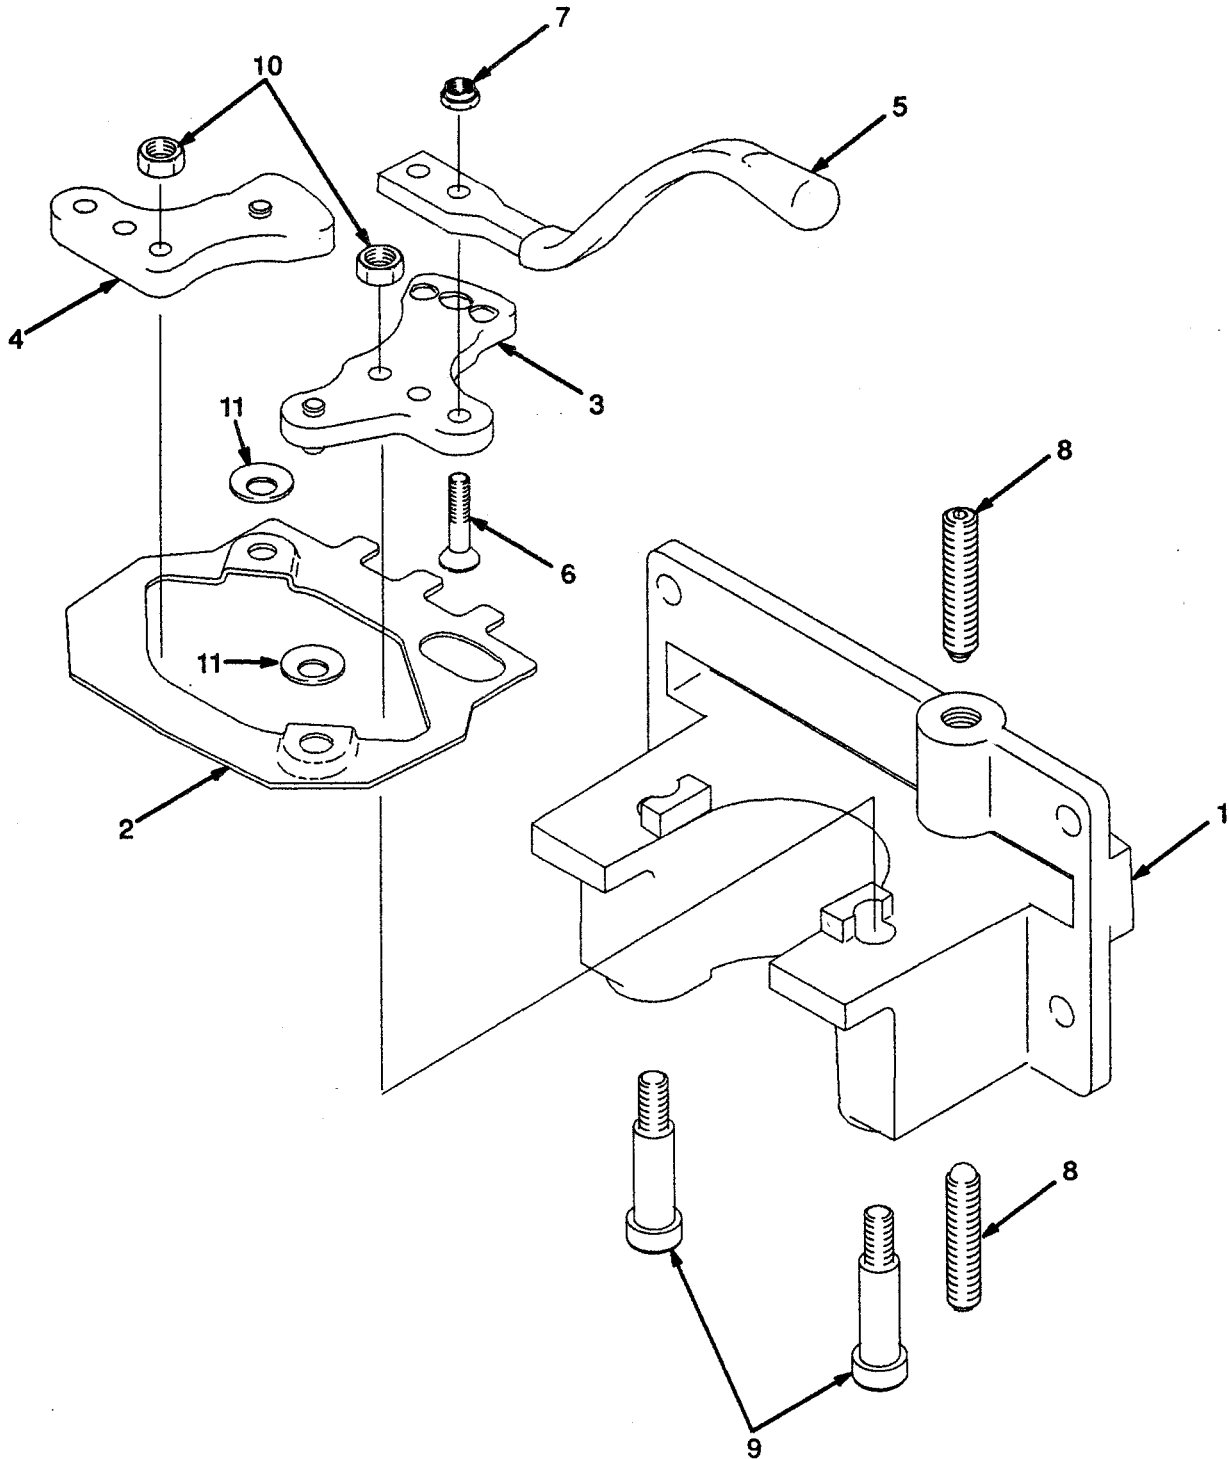

SHIFT LEVER (Figure 64)

SHIFT LEVER

REF	PART NO.	NAME OF PART	QTY	REF	PART NO.	NAME OF PART	QTY
	1347004	Shift Lever	1	6	296205	Hex Head Bolt	2
1	1343577	Base	1	7	302398	Nut	2
2	1343578	Link	1	8	1338291	Spring Plunger	2
3	1343579	Crank	1	9	1343594	Bolt	2
4	1343598	Crank	1	10	136687	Nut	2
5	1343593	Shift Lever	1	11	1354300	Washer	2