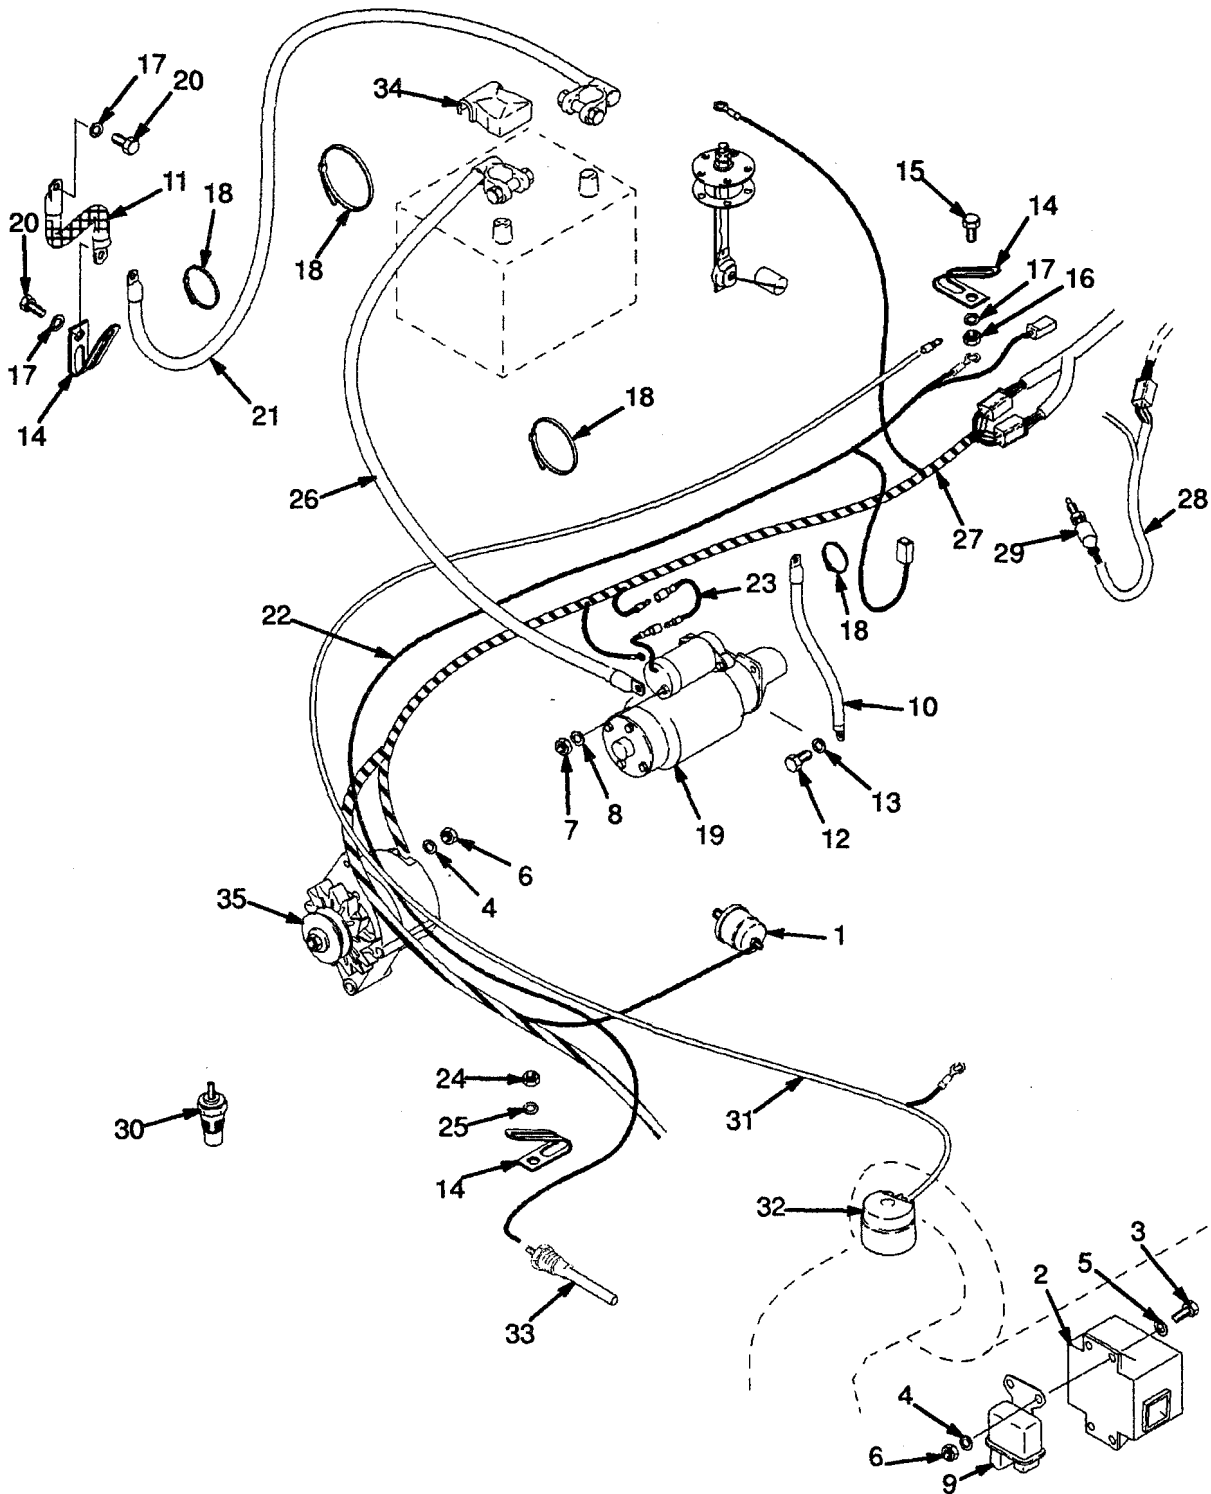

ELECTRICAL SYSTEM DIESEL

(Figure 61)

**ELECTRICAL SYSTEM
DIESEL**

REF	PART NO.	NAME OF PART	QTY	REF	PART NO.	NAME OF PART	QTY
1	1360086	Oil Pressure Switch	1	21	2021990	Battery Cable	1
2	2021971	Controller	1	22	2021995	Wire Harness (Seat Switch)	1
3	292501	Bolt	4			☐ Figure 72	
4	292680	Lockwasher	5	23	2022012	Wire Assy	1
5	320156	Washer	4	24	239503	Nut	1
6	136687	Nut	5	25	292681	Lockwasher	1
7	239503	Nut	1	26	2021991	Battery Cable	1
8	292681	Lockwasher	1	27	2022000	Engine Harness (Frame)	1
9	2021455	Relay	1			☐ Figure 73	
10	2021986	Battery Cable	1	28 ^a	2022002	Wire Harness (Monotrol Pedal) ..	1
11	2021996	Wire Assy	1			☐ Figure 70	
12	302285	Bolt	1	29 ^a	2021434	Switch	1
13	292682	Lockwasher	1	30	1367633	Temperature Sender	1
14	2022013	Clamp	5	31	2022005	Wire Harness	1
15	136681	Hex Head Bolt	1	32	2022516	Sender	1
16	239503	Nut	1	33	1356105	Low Coolant Sender	1
17	292681	Lockwasher	3	34	257241	Boot	1
18	137852	Strap Clamp	AR	35	.....	Alternator	1
19	.....	Starter Motor	1			☐ Figure 77	
		☐ Figure 76					
20	2021233	Bolt	2	^a	Monotrol Pedal