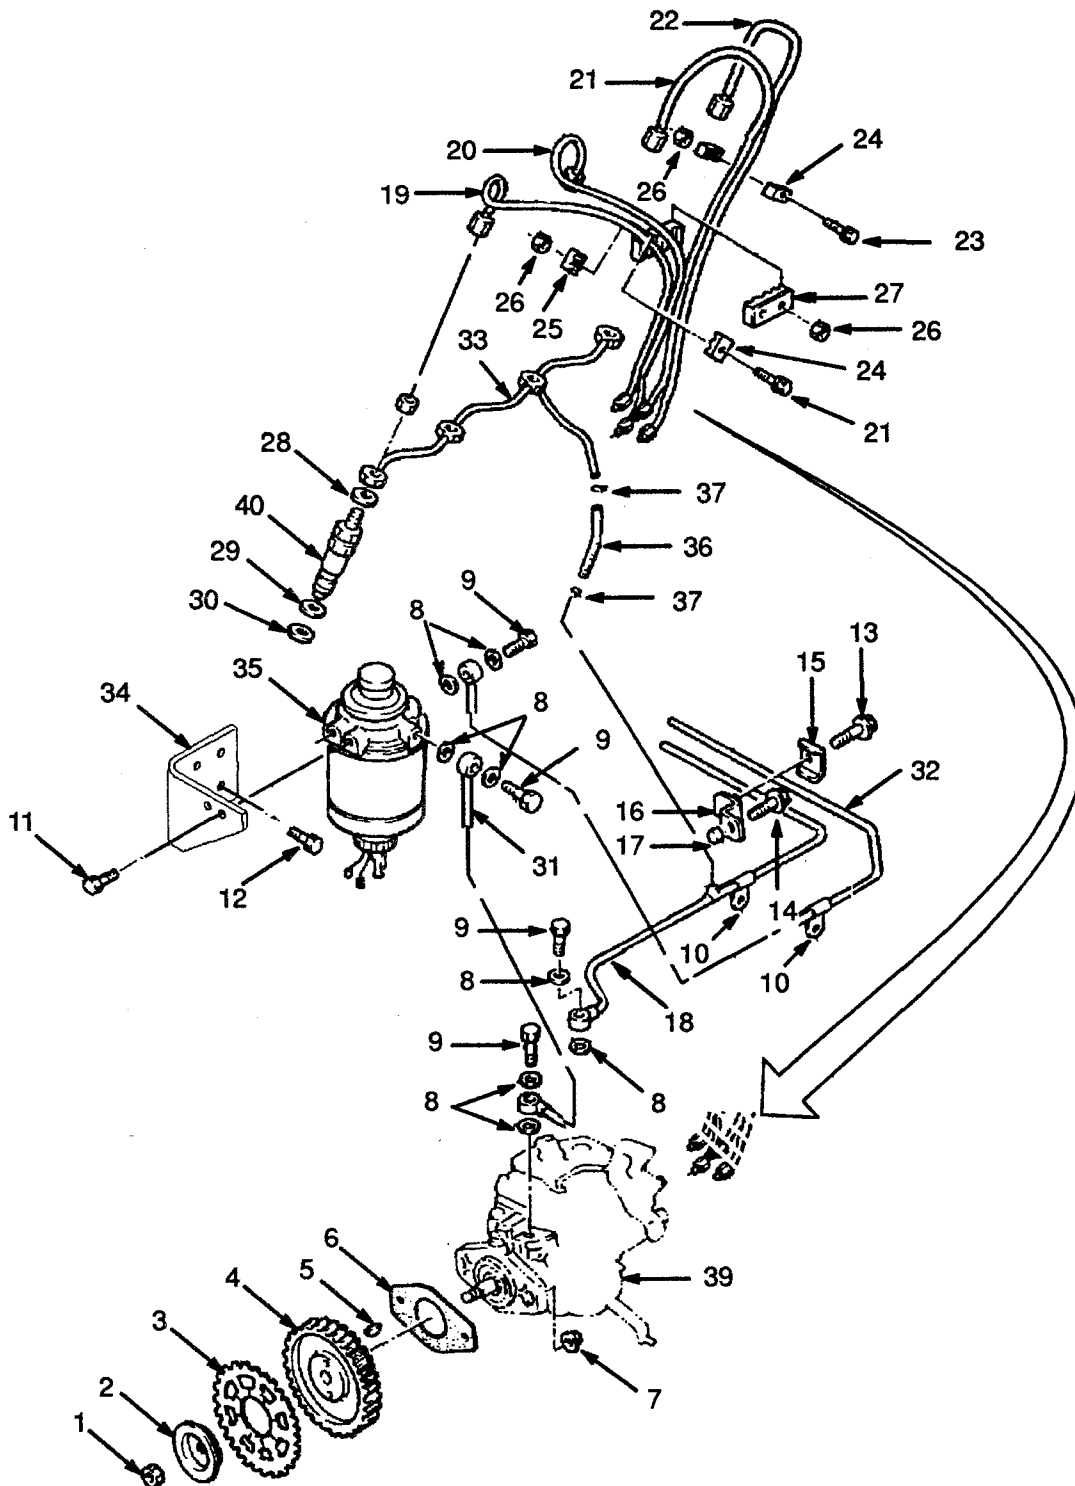

FUEL SYSTEM (Figure 54)

FUEL SYSTEM

REF	PART NO.	NAME OF PART	QTY	REF	PART NO.	NAME OF PART	QTY
1	1368738	Nut	1	23	1368766	Bolt	1
2	1368739	Washer	1	24	1368767	Clip	1
3	1366971	Friction Gear	1	25	1368768	Clip	1
4	1368740	Gear	1	26	1368769	Nut	1
5	1368741	Key	1	27	1368770	Clip	1
6	1368742	Joint	1	28	1368771	Joint (Copper)	1
7	326504	Nut	2	29	1368772	Washer (Aluminium)	1
8	1368743	Packing	8	30	1368773	Joint (Steel)	1
9	1368744	Bolt	4	31	1368774	Fuel Pipe (Filter → Pump)	1
10	1368745	Clip	2	32	1368775	Fuel Pipe (Tank → Filter)	1
11	1370675	Bolt	2	33	1368776	Fuel Pipe (Return)	1
12	1368749	Bolt	3	34	1368746	Bracket	1
13	1361882	Bolt	1	35	.....	Fuel Filter	1
14	.....	Bolt	1			☐ Figure 56	
15	1368750	Clip	1	36	1361796	Hose	1
16	1368751	Bracket	1	37	1368779	Clamp	1
17	1368752	Spacer	1	37	1368780	Clip	1
18	1368760	Fuel Pipe	1	38	.....	Nozzle Holder	1
19	1368762	Injection Pipe (#1)	1			☐ Figure 55	
20	1368763	Injection Pipe (#2)	1	39	.....	Injection Pump	1
21	1368764	Injection Pipe (#3)	1			☐ Figure 57	
22	1368765	Injection Pipe (#4)	1