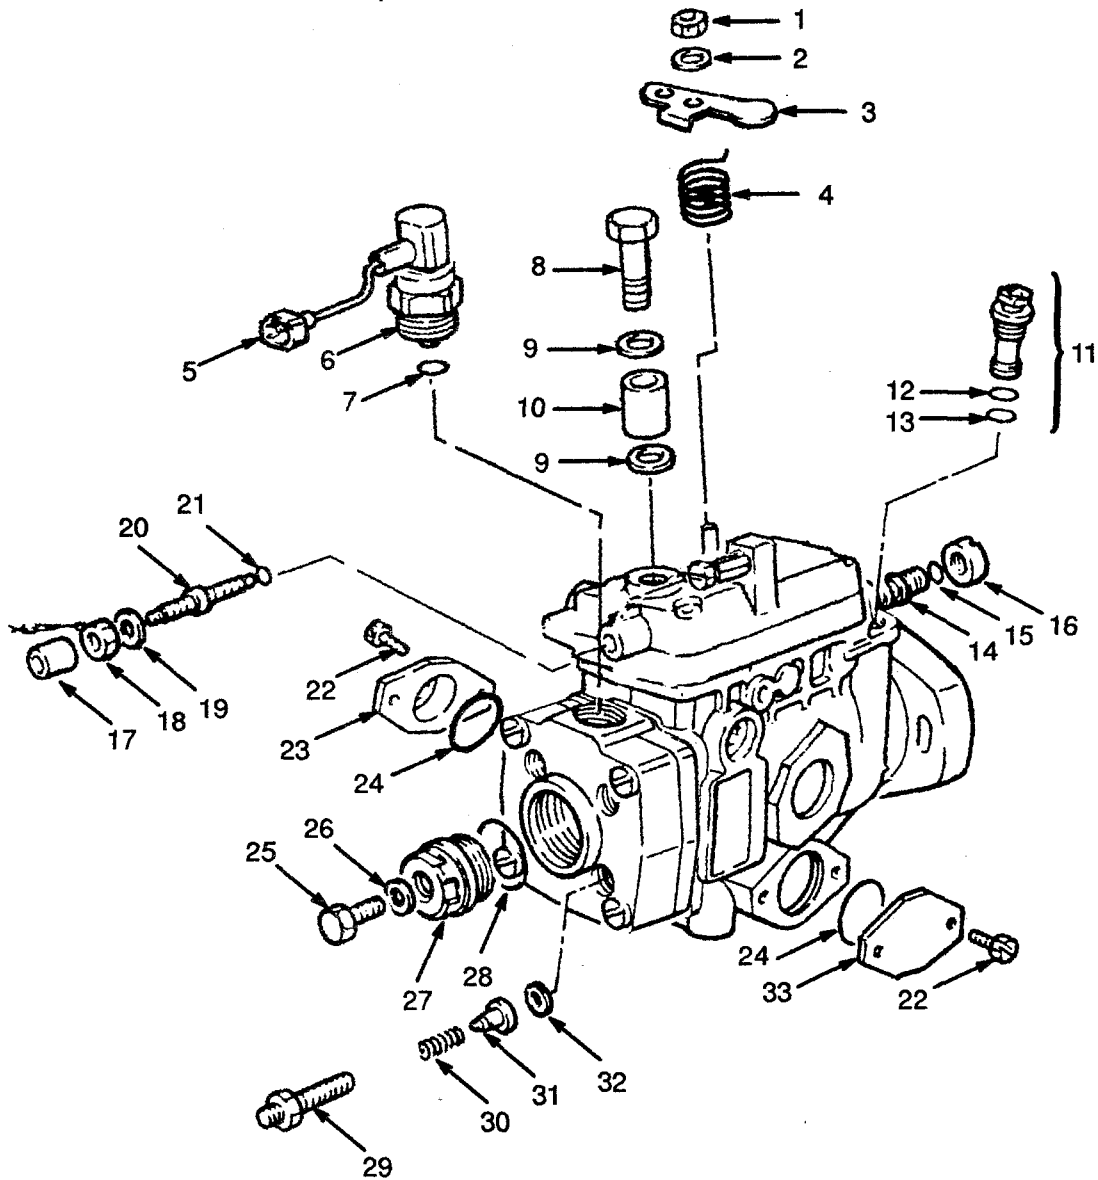

INJECTION PUMP DIESEL 2,5L (Figure 57)

**INJECTION PUMP
DIESEL
2,5L**

REF	PART NO.	NAME OF PART	QTY	REF	PART NO.	NAME OF PART	QTY
	1366851	Injection Pump	1	17	2022121	Collar	1
1	2022110	Nut	1	18	2022120	Nut	1
2	2022109	Lockwasher	2	19	202119	Washer	1
3	2021531	Lever	1	20	2022118	Screw	1
3	2021532	Lever (Optional)	1	21^a	.....	O-Ring	1
4	2022111	Spring	1	22	2022070	Screw	4
5	2021526	Connector Assy	1	23	2022069	Cover	1
6	2022064	Valve	1	24^a	.....	O-Ring	2
7^a	.....	O-Ring	1	25	2022105	Bolt	1
8	2022061	Valve	1	26^a	.....	Joint	3
9^a	.....	Washer	2	27	2022104	Plug	1
10	2022062	Collar	2	28^a	.....	O-Ring	1
11	2022131	Valve Assy	1	29	2021669	Holder	4
12^a	.....	O-Ring	1	30	2022102	Spring	4
13^a	.....	O-Ring	1	31	2021534	Valve	4
14	2022125	Shaft	1	32^a	.....	Joint	4
15^a	.....	O-Ring	1	33	2022071	Cover	1
16	2022124	Nut	1				

^a Included In Repair Kit 1366852