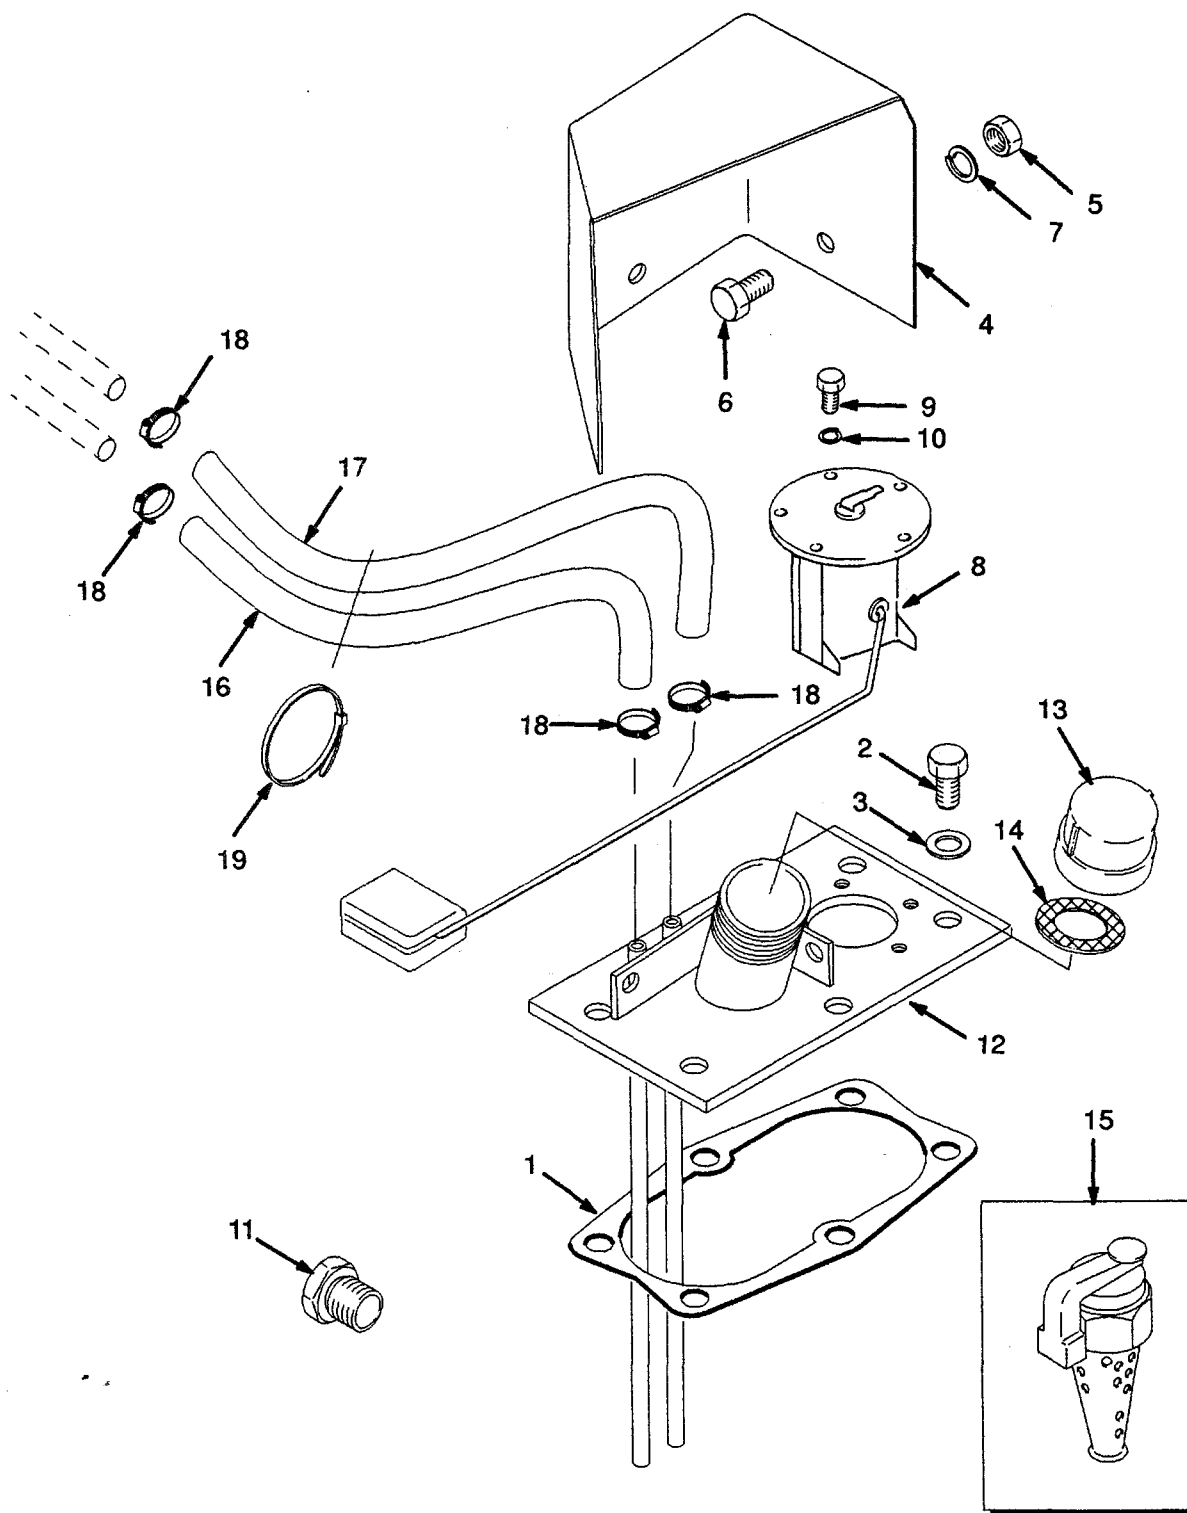

## FUEL TANK AND LINES PETROL 2,0L (Figure 58)

**FUEL TANK AND LINES**  
**PETROL**  
**2,0L**

REF	PART NO.	NAME OF PART	QTY	REF	PART NO.	NAME OF PART	QTY
1	2021672	Joint .....	1	13	2021679	Cap .....	1
2	2021233	Bolt .....	6	14	2021683	Joint .....	1
3	2021673	Washer .....	6	15 <sup>a</sup>	120299	Cap .....	1
4	2021674	Deflector .....	1	15 <sup>a</sup>	2021685	Joint .....	1
5	136687	Nut .....	2	16	1304950	Filter .....	1
6	292500	Hex Head Bolt .....	2	17	335047	Clamp .....	1
7	2021687	Bolt .....	2	18	239503	Nut .....	1
8	320155	Washer .....	5	19	320157	Washer .....	1
9	2021686	Fuel Sender .....	1	20	292681	Washer .....	1
9	1367108	Packing .....	1	21	136749	Hex Head Bolt .....	1
10	197068	Washer .....	4	22	271862	Tube .....	1
11	17636	Fitting .....	1	23	166857	Clamp .....	1
12	2021647	Cover .....	1				

## FUEL TANK AND LINES DIESEL 2,5L (Figure 59)

**FUEL TANK AND LINES**  
**DIESEL**  
**2,5L**

REF	PART NO.	NAME OF PART	QTY	REF	PART NO.	NAME OF PART	QTY
1	2021672	Joint .....	1	12	2021661	Cover .....	1
2	2021233	Bolt .....	6	13	2021681	Cap .....	1
3	2021673	Washer .....	6	14	2021683	Joint .....	1
4	2021674	Deflector .....	1	15 <sup>a</sup>	120299	Cap .....	1
5	136687	Nut .....	2	15 <sup>a</sup>	2021685	Joint .....	1
6	292500	Hex Head Bolt .....	2	16	193656	Tube .....	1
7	197068	Washer .....	2	17	260878	Tube .....	1
8	2021686	Fuel Gauge Sender .....	1	18	166857	Clamp .....	4
8	1367108	Packing .....	1	19	137852	Strap Clamp .....	1
9	2021687	Bolt .....	5				
10	320155	Washer .....	5				
11	17636	Fitting .....	1				