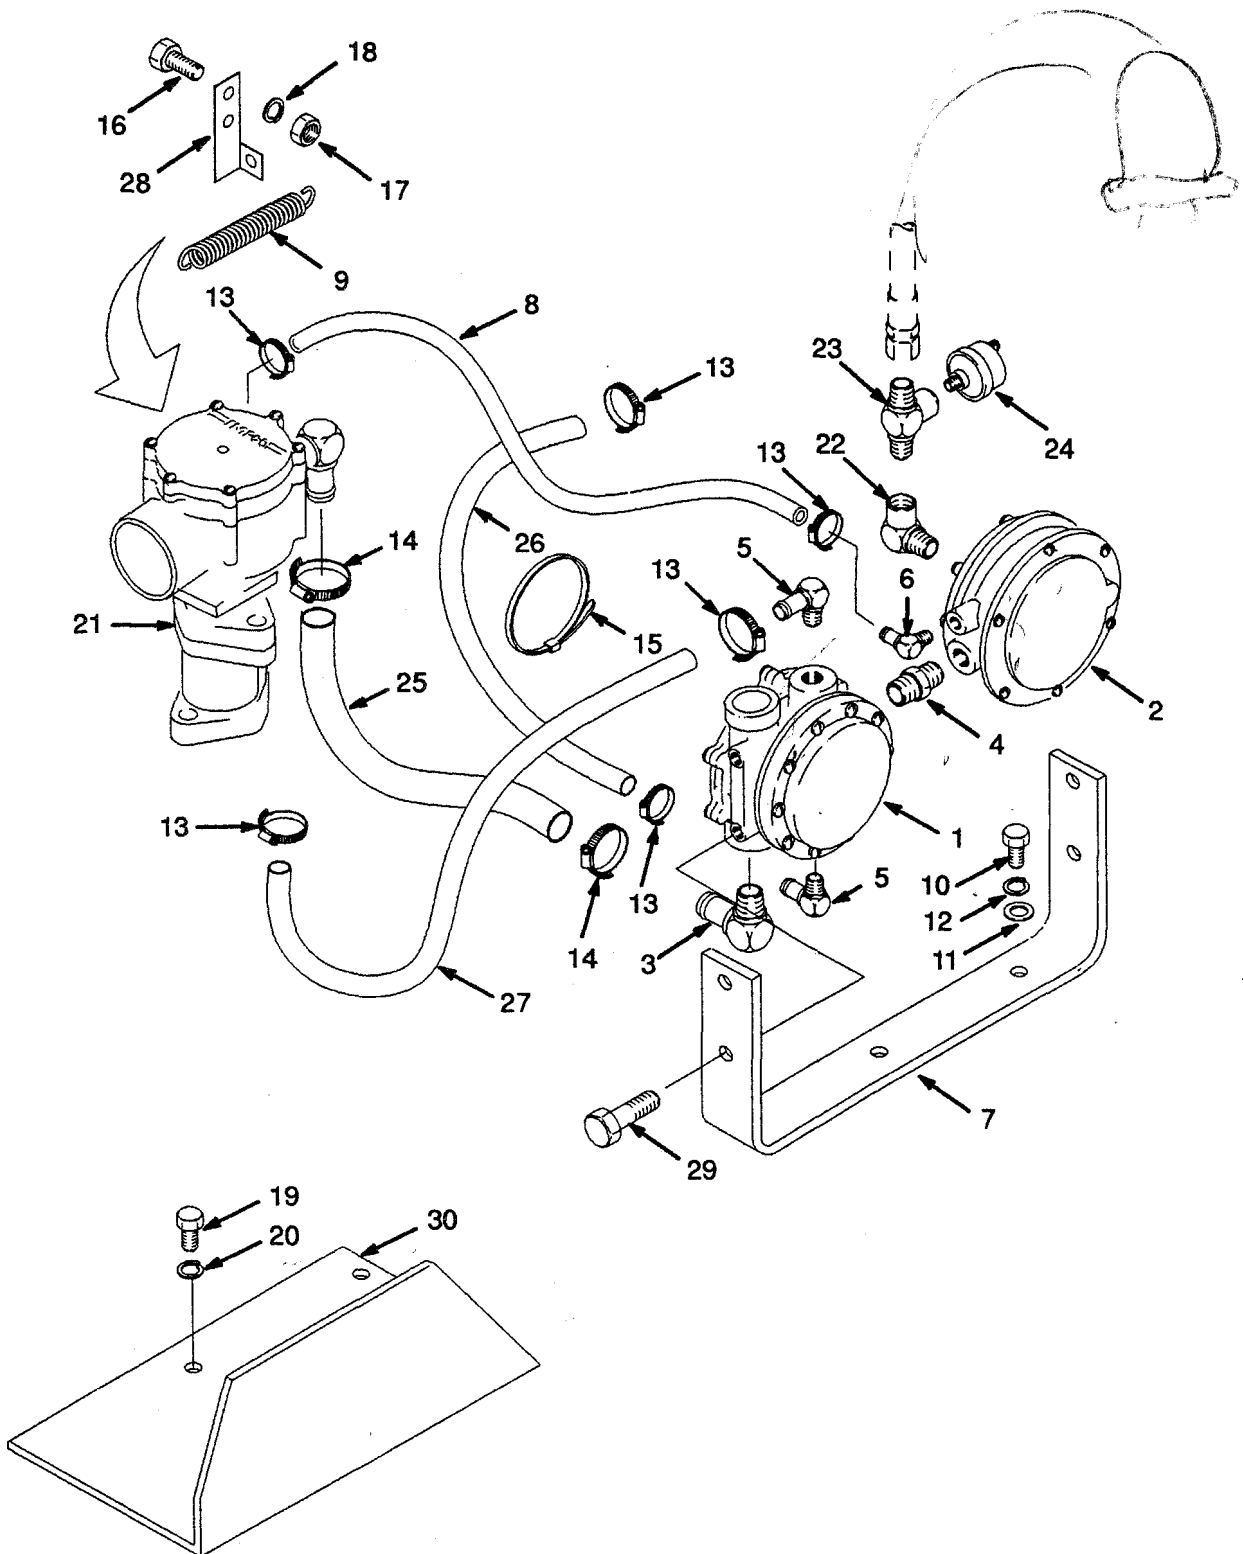

LPG FUEL SYSTEM (Figure 50)

LPG FUEL SYSTEM

REF	PART NO.	NAME OF PART	QTY	REF	PART NO.	NAME OF PART	QTY
1	....	LPG Converter	1	16	302258	Bolt	2
		☞ Figure 52		17	2021892	Nut	2
2	....	Filter and Lock-Off Valve	1	18	292680	Lockwasher	2
		☞ Figure 51		19	316678	Screw	4
3	2021696	Fitting	1	20	292681	Lockwasher	4
4	2021704	Adapter	1	21	....	Carburettor	1
5	2021705	Fitting	1			☞ Figure 44	
6	2021706	Fitting	1	22	17314	Fitting	1
7	2021707	Bracket	1	23	1351146	Fitting	1
8	2021711	Hose	1	24	1351133	Pressure Switch	1
9	2021715	Spring	1	25	2021708	Hose	1
10	287851	Bolt	2	26	2021709	Hose	1
11	320157	Washer	2	27	2021710	Hose	1
12	292681	Lockwasher	6	28	2021714	Bracket	1
13	166857	Clamp	6	29	1369065	Screw and Washer	4
14	130845	Clamp	2	30	2021671	Fuel Tank (Cover)	1
15	137852	Strap	2