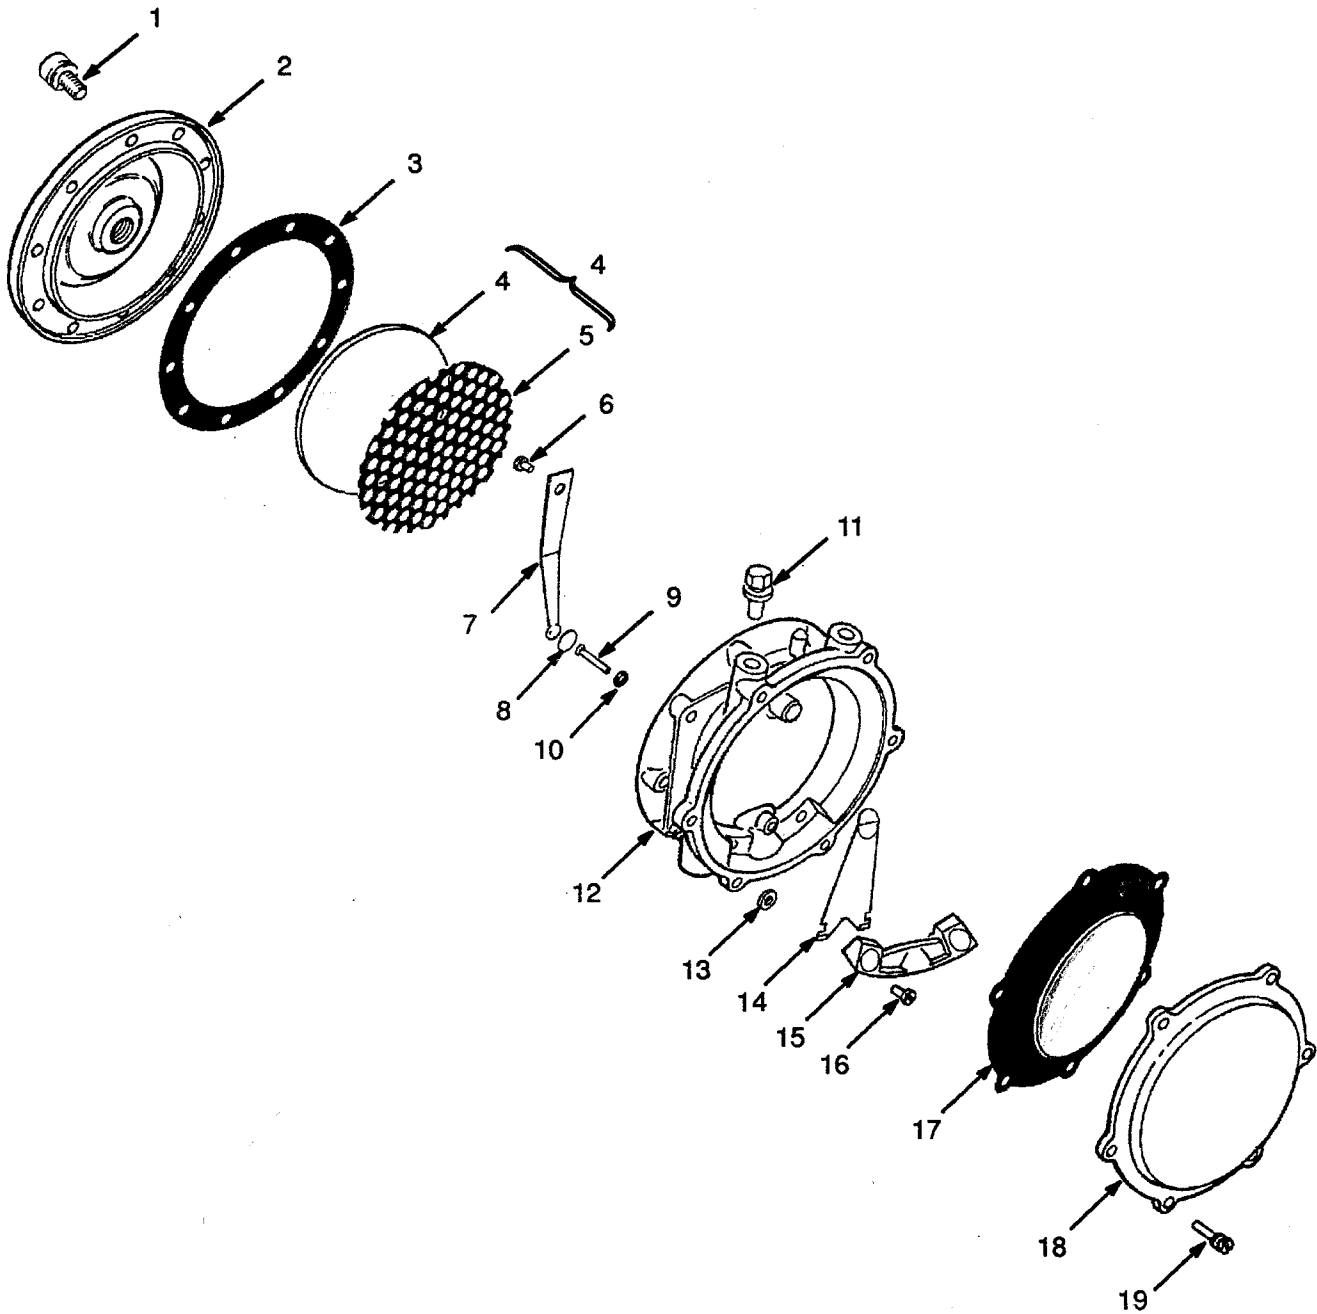

FILTER AND LOCK-OFF VALVE LPG

(Figure 51)

**FILTER AND LOCK-OFF VALVE
LPG**

REF	PART NO.	NAME OF PART	QTY	REF	PART NO.	NAME OF PART	QTY
	1339126	Filter and Lock-Off Valve	1	11	1369065	Screw and Washer	2
1 ^a	1367593	Screw	8	12	1367584	Body	1
2	1367588	Cover	1	13 ^a	.....	Sealing Washer	1
3 ^a	.....	Joint	1	14	1367591	Lever	1
4 ^a	.....	Filter Assy	1	15 ^a	.....	Fulcrum	1
4 ^a	.....	Filter	1	16	16852	Screw	2
5	1367595	Screen	1	17 ^a	.....	Diaphragm Assy	1
6	12490	Screw	6	18	1367587	Diaphragm (Cover)	1
7	1367594	Valve Spring	1	19 ^a	12445	Screw	4
8 ^a	.....	Valve Seat	1				
9 ^a	.....	Pin	1				
10 ^a	.....	Seal	1				

^a Included In Repair Kit 1369036