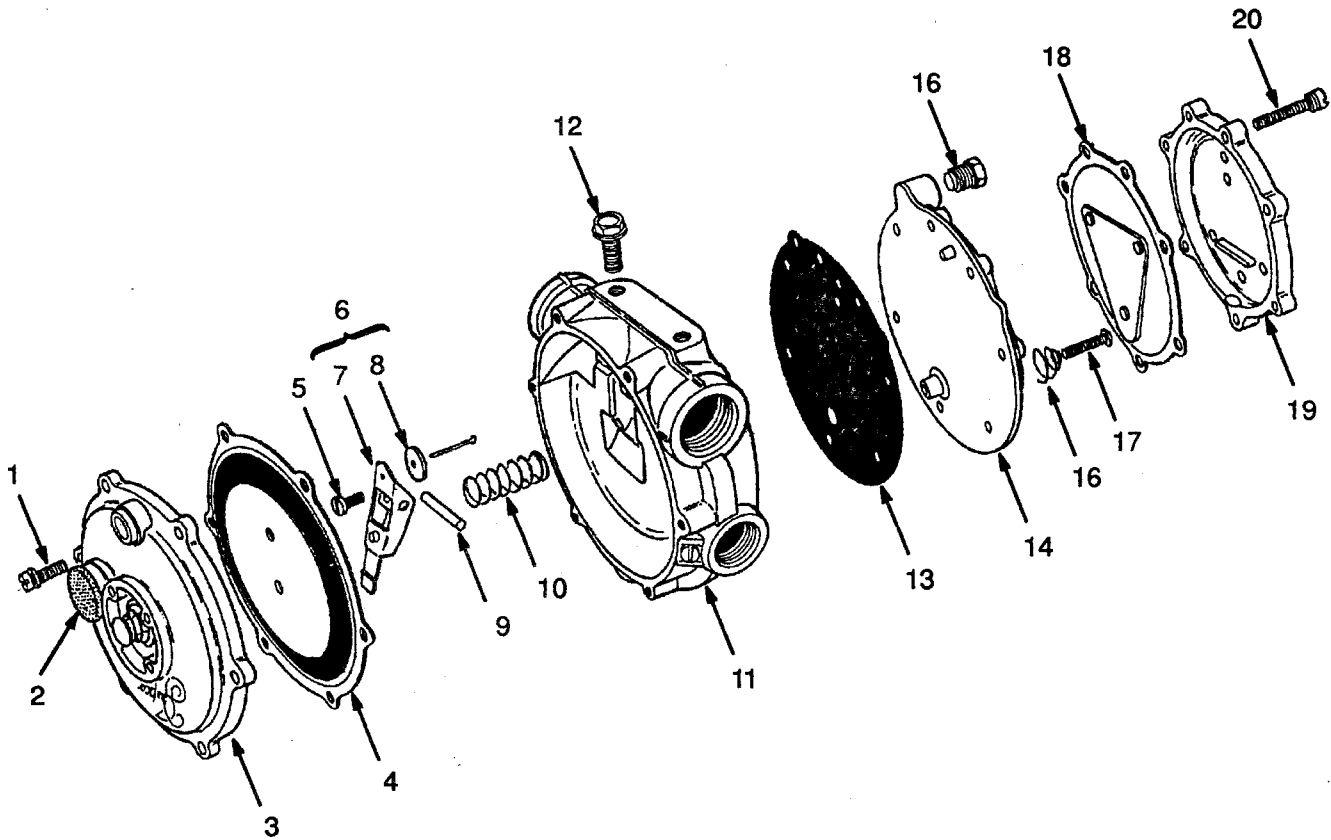

LPG CONVERTER IDENTIFY BY CODE LETTER "K"

(Figure 53)

LPG CONVERTER
IDENTIFY BY CODE LETTER "K"

<u>REF</u>	<u>PART NO.</u>	<u>NAME OF PART</u>	<u>QTY</u>	<u>REF</u>	<u>PART NO.</u>	<u>NAME OF PART</u>	<u>QTY</u>
	2023640	LPG Converter	1	12	1369065	Screw and Washer	2
1 ^a	12445	Screw	6	13 ^a	1375033	Joint	1
2	1367622	Screen	1	14	1375029	Plate (Cover)	1
3		Cover	1	15	1357749	Plug	1
4 ^a		Diaphragm Assy	1	16	1375030	Spring (Primary)	1
5 ^a	16719	Screw	1	17 ^a	1376429	Pin	1
6	204829	Lever	1	18 ^a	1375032	Diaphragm Assy	1
7	1357746	Lever	1	19	1375037	Cover	1
8	204830	Pin	1	20 ^a	16849	Screw	7
9 ^a	1357704	Seat	1	21	1357707	Plug (Not Illustrated)	7
10	204831	Spring (Secondary Blue)	1				
11	1375027	Body	1				

^a Included In Repair Kit 2023646