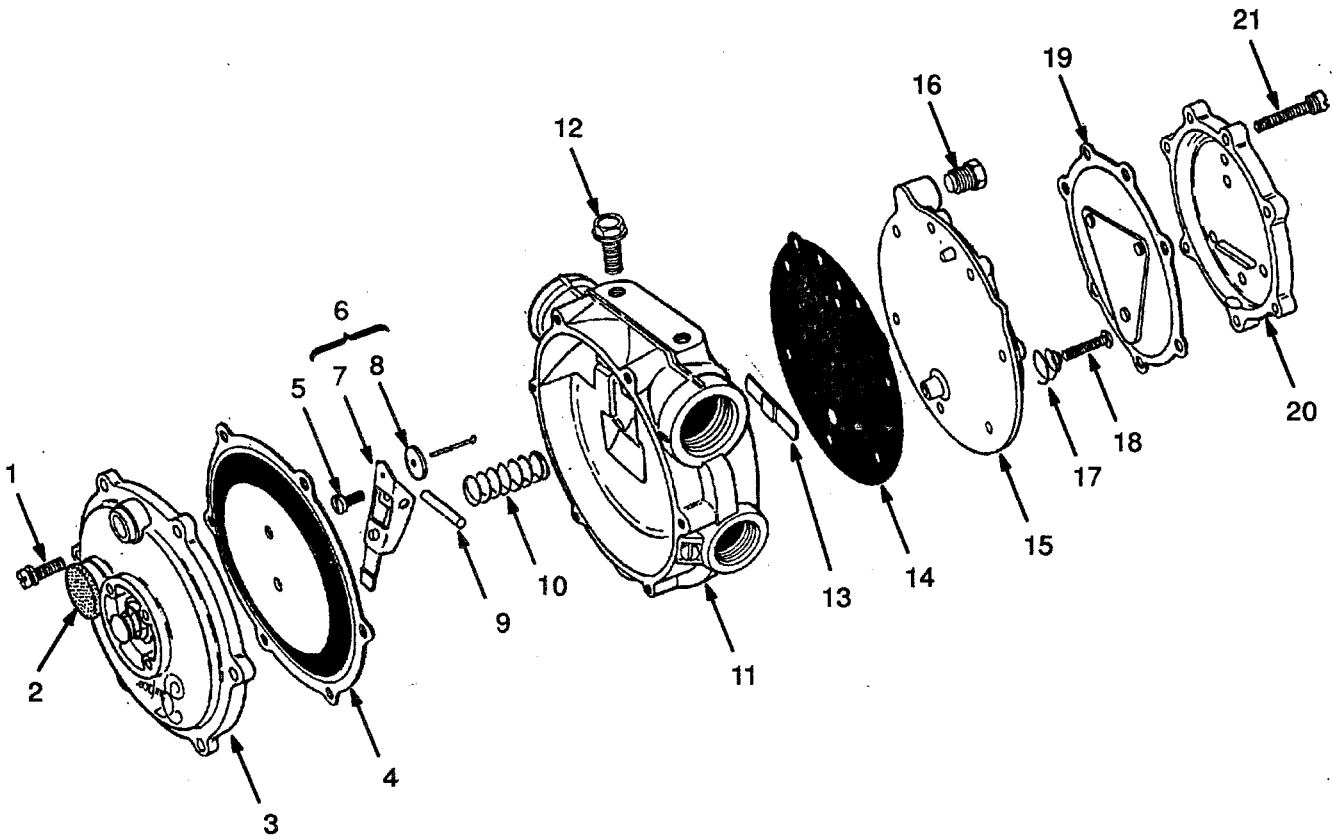

LPG CONVERTER IDENTIFY BY CODE LETTER "J"

(Figure 52)

LPG CONVERTER
IDENTIFY BY CODE LETTER "J"

REF	PART NO.	NAME OF PART	QTY	REF	PART NO.	NAME OF PART	QTY
	2021702	LPG Converter (Assembly)	1	12	1369065	Screw and Washer	2
1 ^a	12445	Screw	6	13 ^a	1357703	Seat	1
2	1367622	Screen	1	14 ^a	1357745	Joint	1
3	1357740	Cover	1	15	1357748	Cover	1
4 ^a	.....	Diaphragm	1	16	1357749	Plug	1
5 ^a	.....	Screw	1	17	204835	Primary (Spring)	1
6	204829	Lever	1	18 ^a	1357747	Pin	1
7	1357746	Lever	1	19 ^a	1357741	Diaphragm	1
8 ^a	1357704	Seat	1	20	1357743	Cover	1
9 ^a	204830	Pin	1	21 ^a	16849	Screw	7
10	204831	Spring (Blue)	1				
11	1357739	Body	1				

^a Included In Repair Kit 204837