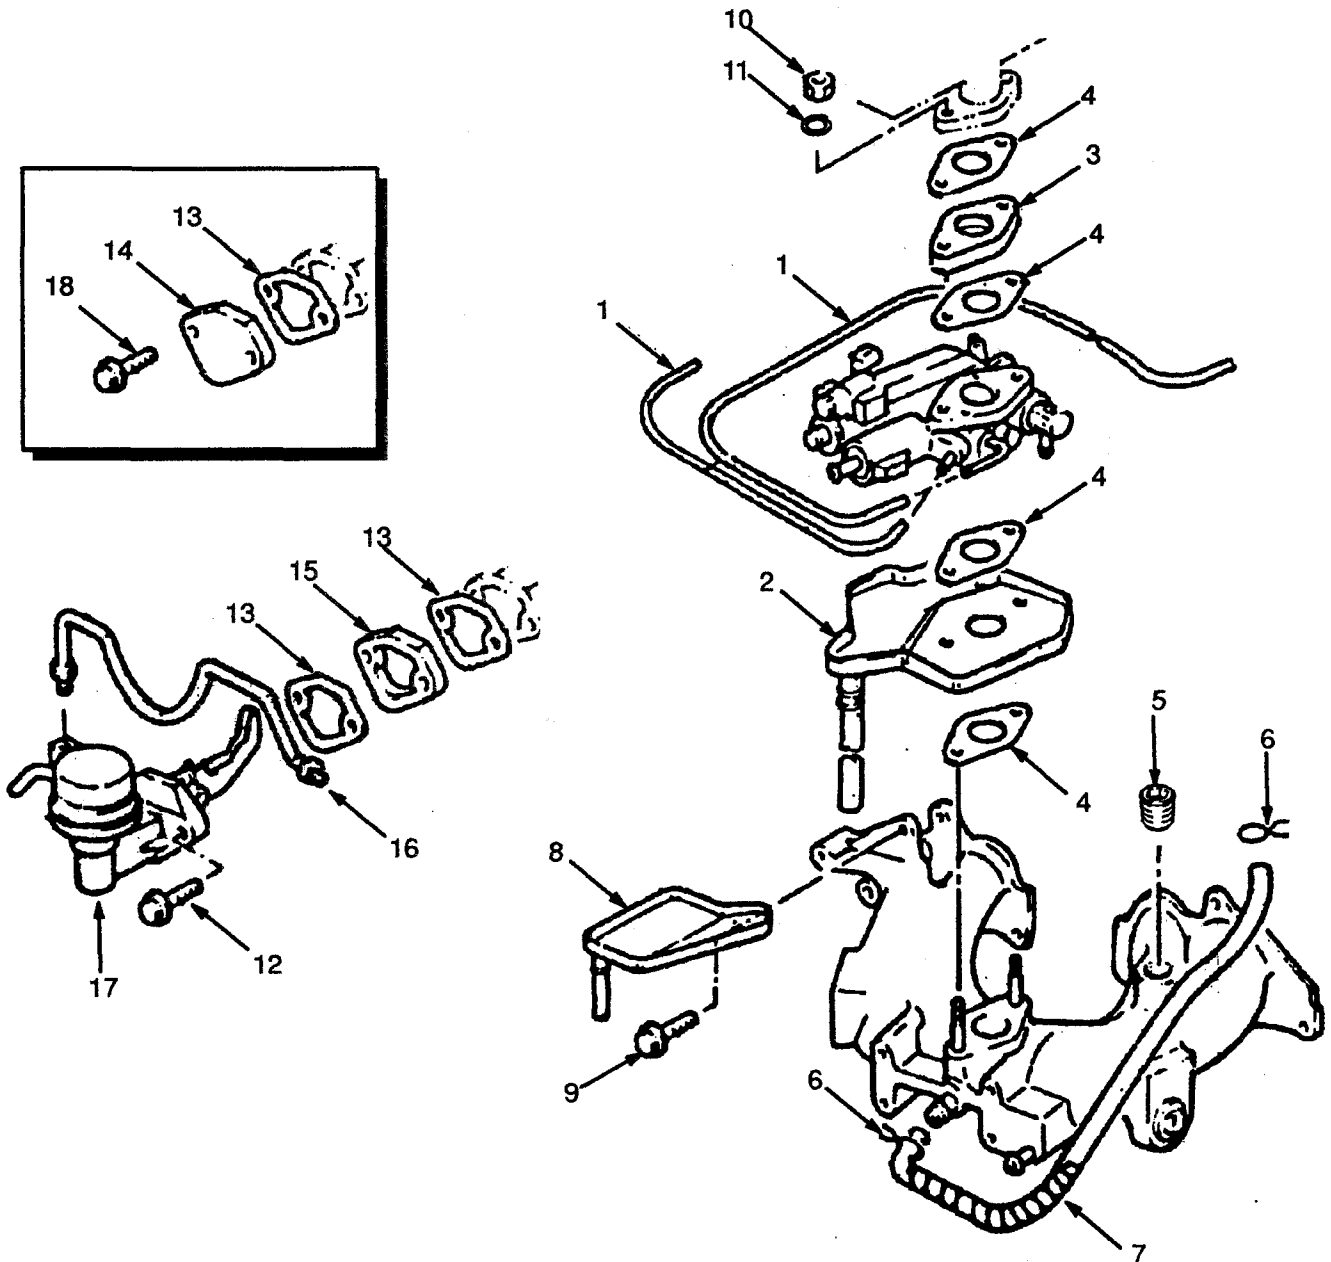

FUEL PETROL AND LPG

(Figure 49)

**FUEL
PETROL AND LPG**

KEY

A: Petrol
B: LPG

REF	PART NO.	NAME OF PART	QTY		REF	PART NO.	NAME OF PART	QTY	
			A	B				A	B
1	1361796	Hose	1	1	10	326653	Nut	2	2
2	1369979	Deflector	1	1	11	326654	Washer	2	2
3	2022490	Joint	4	4	12	1361885	Bolt	2	2
4	1369981	Insulator	1	1	13	1361756	Joint	1	1
5	1369995	Plug	1	1	14	1361749	Cover		1
6	1369996	Clamp	2	2	15	1361755	Insulator	1	..
7	1369997	Hose	1	1	16	1369998	Pipe	1	..
8	1361754	Deflector	1	1	17	1361753	Fuel Pump	1	..
9	1361868	Screw	2	2	18	1361898	Screw	2	..