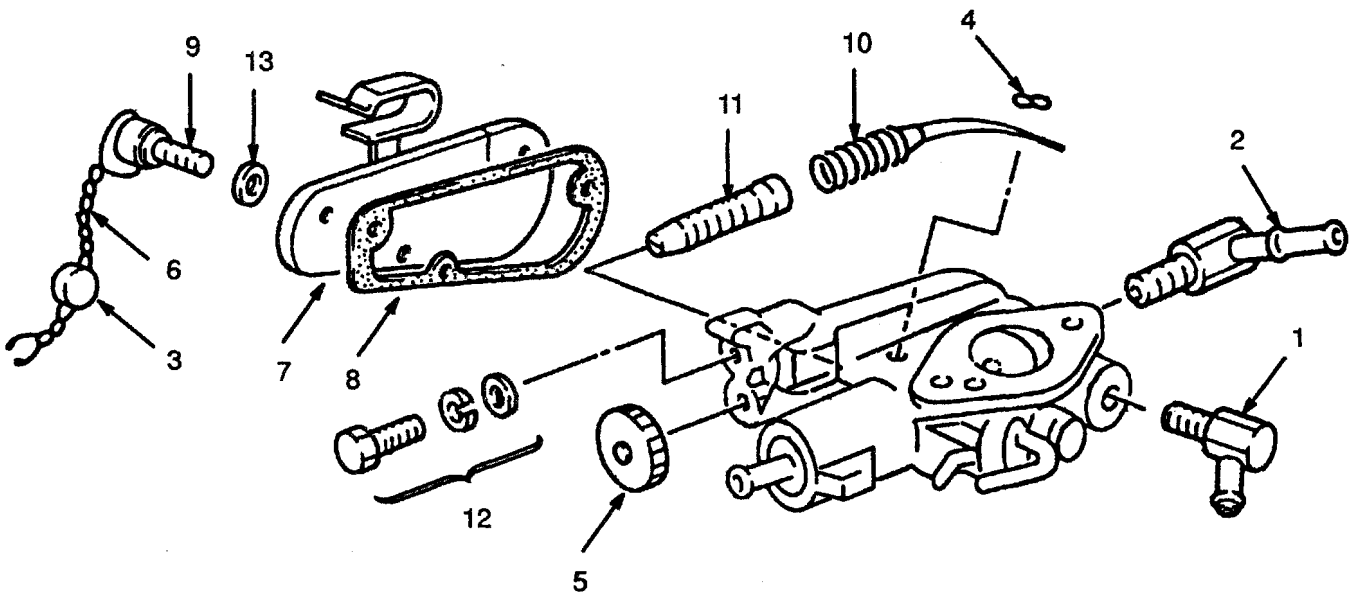

GOVERNOR PETROL AND LPG (Figure 45)

**GOVERNOR
PETROL AND LPG**

<u>REF</u>	<u>PART NO.</u>	<u>NAME OF PART</u>	<u>QTY</u>	<u>REF</u>	<u>PART NO.</u>	<u>NAME OF PART</u>	<u>QTY</u>
	1369834	Governor	1	7	1369836	Cover	1
1	1369842	Connector	1	8	1369837	Joint	1
2	1369835	Connector	1	9	1369838	Screw	3
3	1367518	Seal	1	10	1369839	Spring	1
4	1367519	Circlip	1	11	1367526	Screw	1
5	1367520	Bush	1	12	1369840	Bolt	1
6	1367521	Wire	1	13	1369841	Washer	3