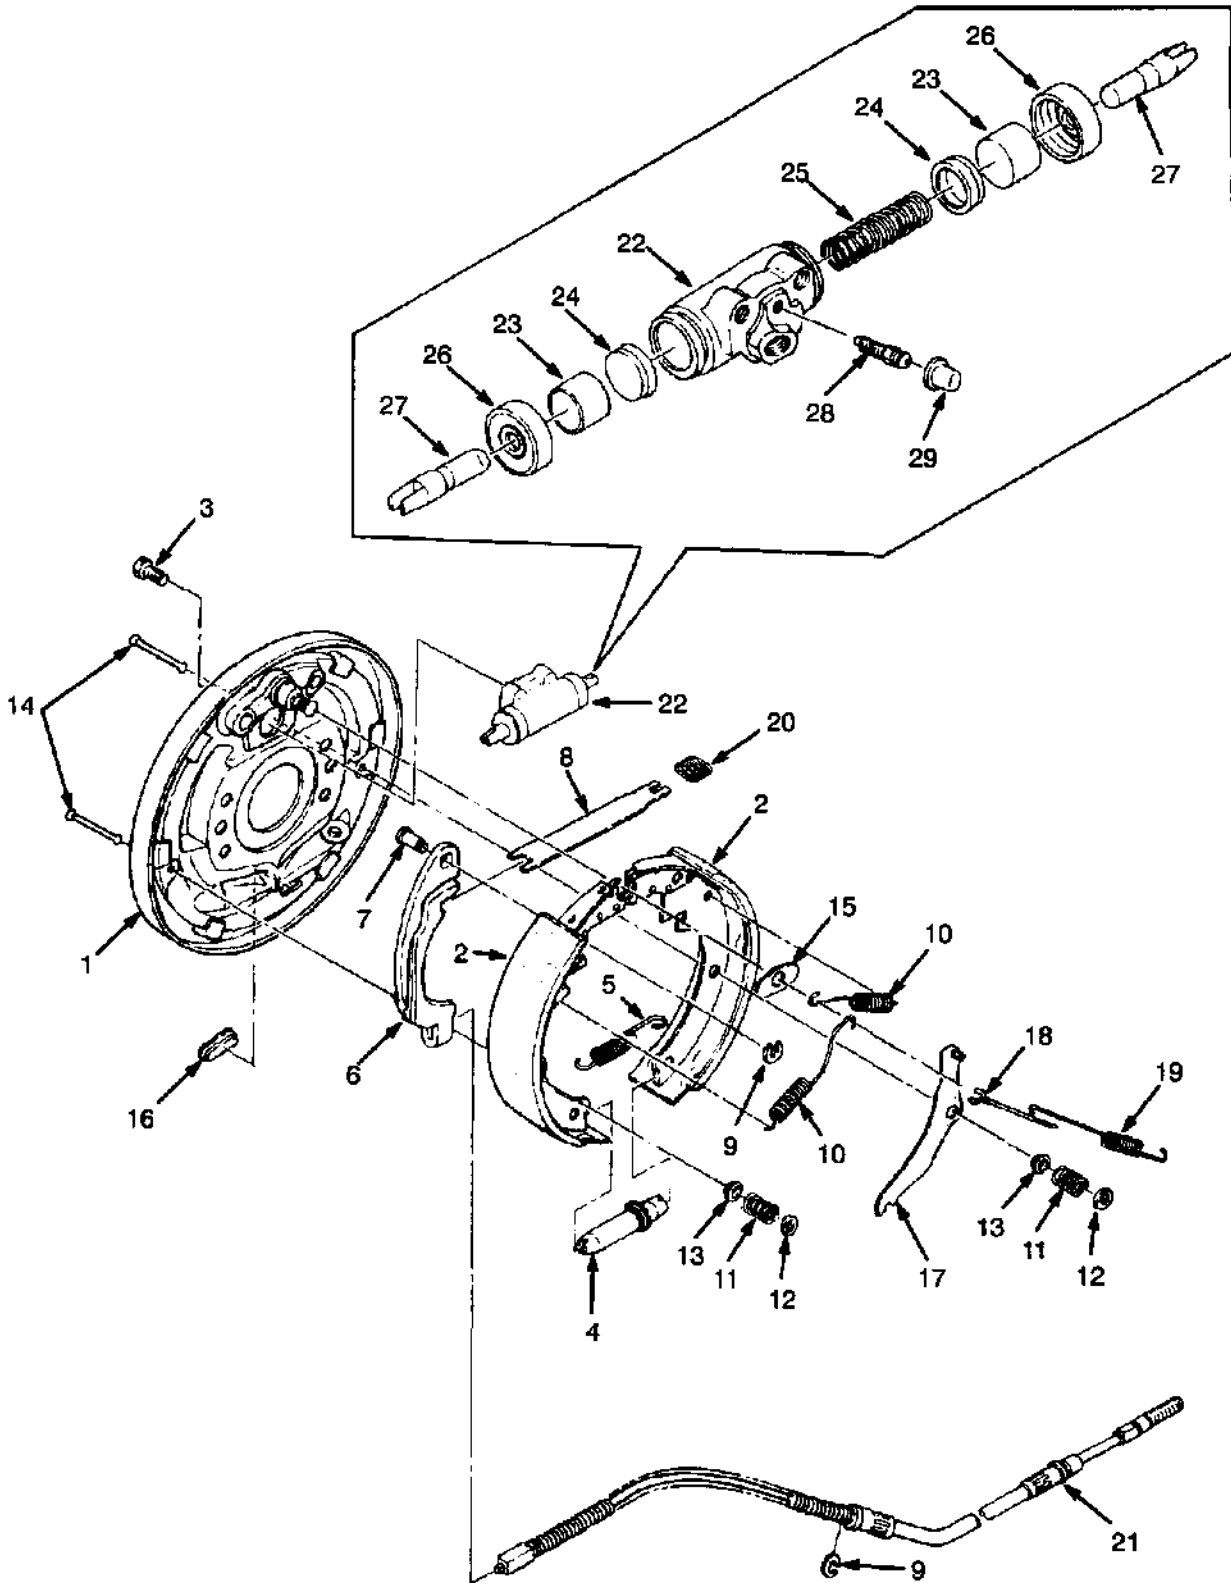

BRAKE ASSEMBLY (Figure 8-3)

HP040311

BRAKE ASSEMBLY

KEY:

A: Left Hand

B: Right Hand

ITEM	PART NO.	DESCRIPTION	QTY	
			A	B
	1593917	Brake (LH)	1	..
	1593918	Brake (RH)	..	1
1	2026773	Backing Plate	..	1
1	2026774	Backing Plate	1	..
2	.....	Brake Shoe	2	2
3	2026776	Bolt	2	2
4	.....	Adjuster Assembly	..	1
4	.....	Adjuster Assembly	1	..
5	.....	Spring (Adjuster)	1	1
6	2026777	Lever	..	1
6	2026778	Lever	1	..
7	.....	Pin	1	1
8	2026780	Strut	1	1
9	2026781	Snap Ring	2	2
10	2026782	Spring	2	2
11	.....	Spring (Shoe Hold Down)	2	2
12	.....	Washer	2	2
13	.....	Washer (Lower)	1	1
14	.....	Pin	2	2
15	1593919	Plate	1	1
16	1367855	Plug	1	1
17	.....	Lever	..	1
17	.....	Lever	1	..
18	.....	Stop (Lever)	1	1
19	.....	Spring	1	1
20	2026783	Spring	1	1
21	1552770	Cable Assembly (LH)	1	..
21	1552771	Cable Assembly (RH)	..	1
22	2026775	Wheel Cylinder	1	1
23	.....	Piston	2	2
24	.....	Cup	2	2
25	.....	Spring	1	1
26	.....	Boot	2	2
27	2045884	Piston Rod	2	2
28	1367870	Bleeder Screw	1	1
29	1367871	Cup	1	1
	2026787	Brake Shoe Kit (Includes Items 2, 7, 9)	1	1
	2026784	Adjuster Kit (LH) (Includes Items 4-5, 17-19)	1	1
	2026785	Adjuster Kit (RH) (Includes Items 4-5, 17-19)	1	1
	2026786	Shoe Hold-Down Kit (Includes Items 11-14)	1	1
	1367876	Wheel Cylinder Kit (Includes Items 23-26)	1	1
	2040957	Cup and Boot Kit (Includes Items 24, 26)	1	1