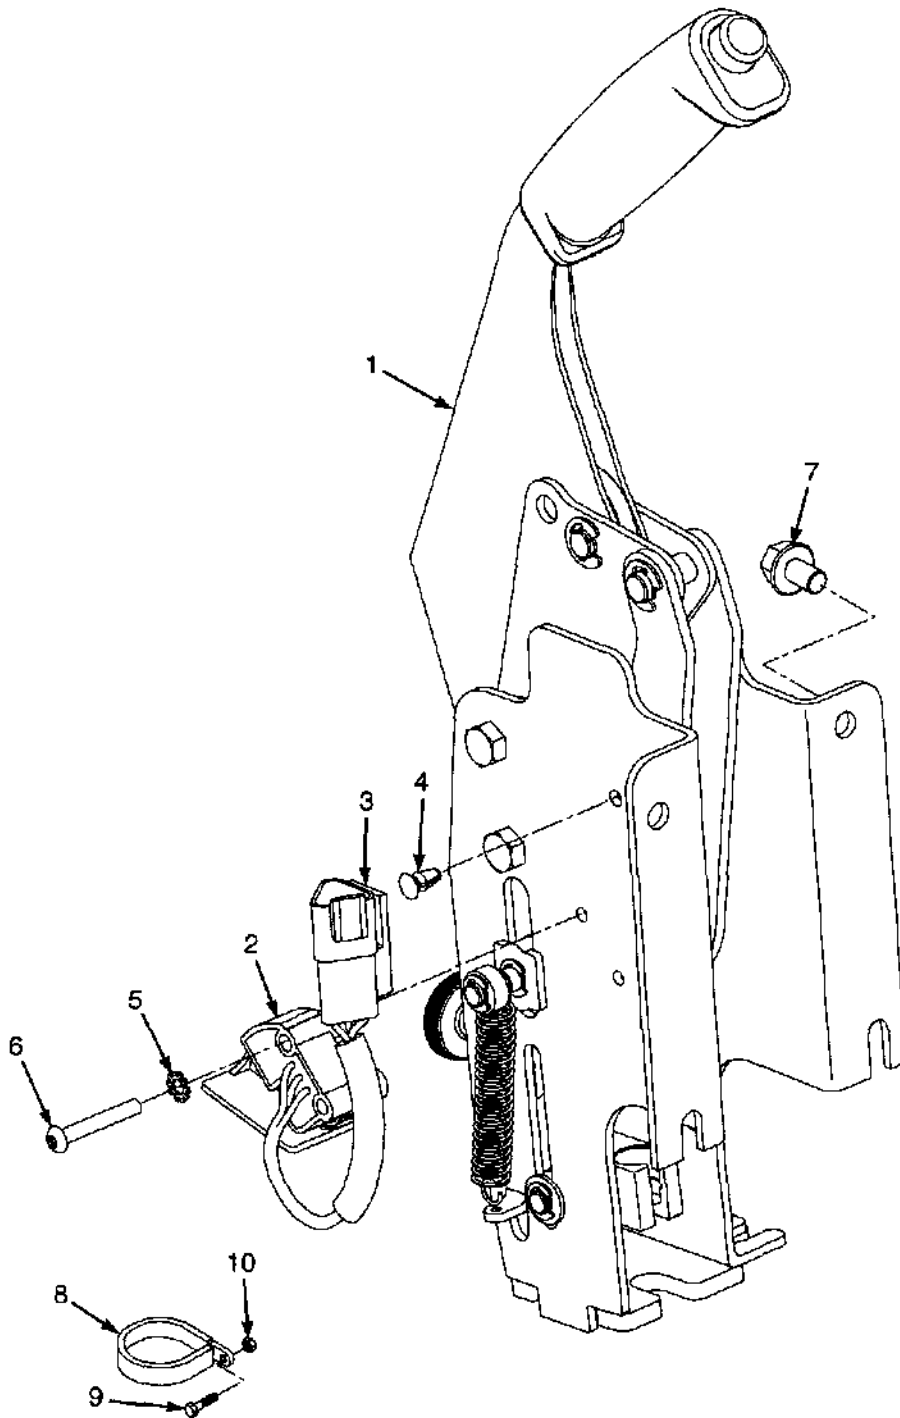

PARK BRAKE (Figure 8-4)

BP040034

PARK BRAKE

ITEM	PART NO.	DESCRIPTION	QTY
	1544466	Park Brake Assembly.....	1
1	1528799	Park Brake.....	1
2	1547849	Sensor.....	1
2	1493466	Connector.....	1
2	1330415	Lock.....	1
2	1330437	Terminal (Pin).....	3
3	1500912	Clip.....	1
4	1530286	Clip.....	1
5	296378	Washer.....	2
6	1553897	Capscrew.....	2
7	1529366	Capscrew.....	4
8	1551377	Clamp.....	1
9	1527880	Capscrew.....	1
10	1544153	Lock Nut.....	1