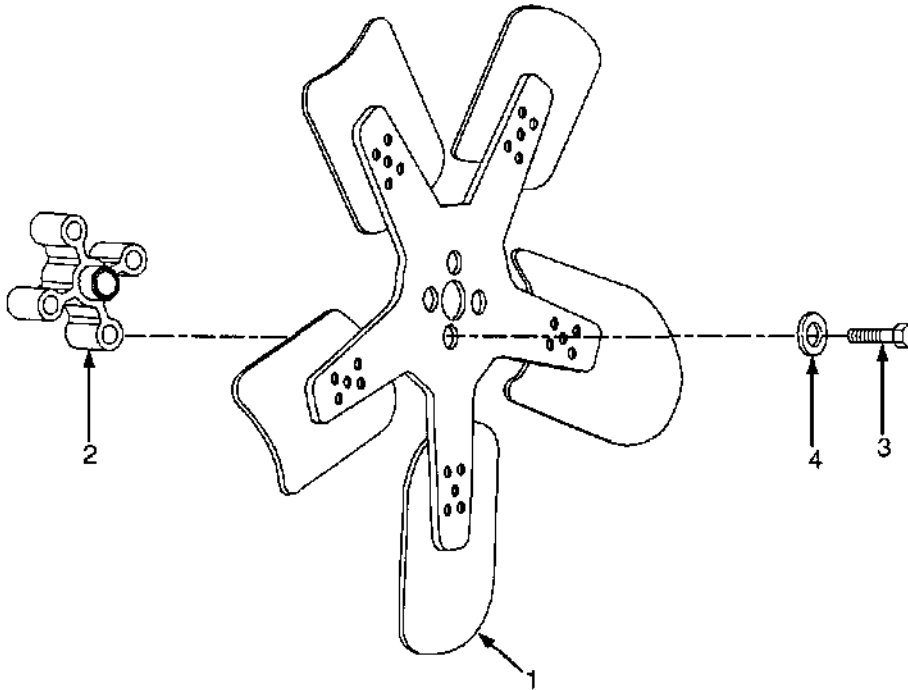

ENGINE MOUNTING (Figure 2-1)

BP000184

ENGINE MOUNTING**KEY:****A: Mazda Engine****B: Yanmar Diesel Engine**

ITEM	PART NO.	DESCRIPTION	QTY	
			A	B
1	1557478	Engine Mount (RH)	1	..
1	1557479	Engine Mount (LH)	1	..
2	1557767	Engine Mount	2
3	293698	Capscrew	2	2
4	1504075	Washer	2	2
5	1557737	Washer	4	4
6	2069951	Isolator	4	4
7	1565453	Nut (Flange)	2	2
8	1565150	Bolt (Flange)	8	8

FAN ASSEMBLY (Figure 2-2)

HP061244

KEY:

A: Mazda Engine

B: Yanmar Diesel Engine

ITEM	PART NO.	DESCRIPTION	QTY	
			A	B
1	1375642	Fan.....	1	1
2	1528140	Spacer.....	1	..
2	1377781	Spacer.....	..	1
3	293619	Capscrew.....	4	4
4	296418	Washer.....	4	4

**COOLING
MAZDA 2.0L
LPG****KEY:****A: Serpentine Radiator****B: Square Wave Radiator**

ITEM	PART NO.	DESCRIPTION	QTY	
			A	B
1	1534355	Bracket (Top)	1	..
1	1534356	Bracket (Top)	1
2	1530243	Insert.....	4	4
3	1583611	Capscrew.....	4	4
4	1352140	Cap	1	1
5	1529787	Isolator.....	4	4
6	2060012	Radiator	1	..
6	1528595	Plug (Drain)	1	..
6	2060015	Radiator	1
7	1527982	Clamp	3	3
8	2058863	Hose (Upper)	1	1
9	1502000	Clamp	1	1
10	1581392	Shroud	1	..
10	1581391	Shroud	1
11	1535257	Clip	2	2
12	320154	Washer	2	2
13	302023	Screw.....	2	2
14	1329271	Clip	2	2
15	2059211	Hose (Lower)	1	1
16	1531404	Sensor (Low Coolant Level) (Optional).....	1	1
16	14385	Plug (Optional).....	1	1
16	246108	Sealant	AR	AR
17	1329240	Tube.....	1	1
18	1480237	Clip Nut.....	1	1
19	369815	Clamp	2	2
20	1347026	Reservoir	1	1
21	1531167	Bracket.....	1	1
22	1527879	Capscrew.....	2	2
23	345455	Outlet Assembly.....	1	1
23	339735	Hose	1	1
23	345453	Outlet (Reservoir)	1	1
23	345454	Cap.....	1	1
23	336550	Bushing	1	1