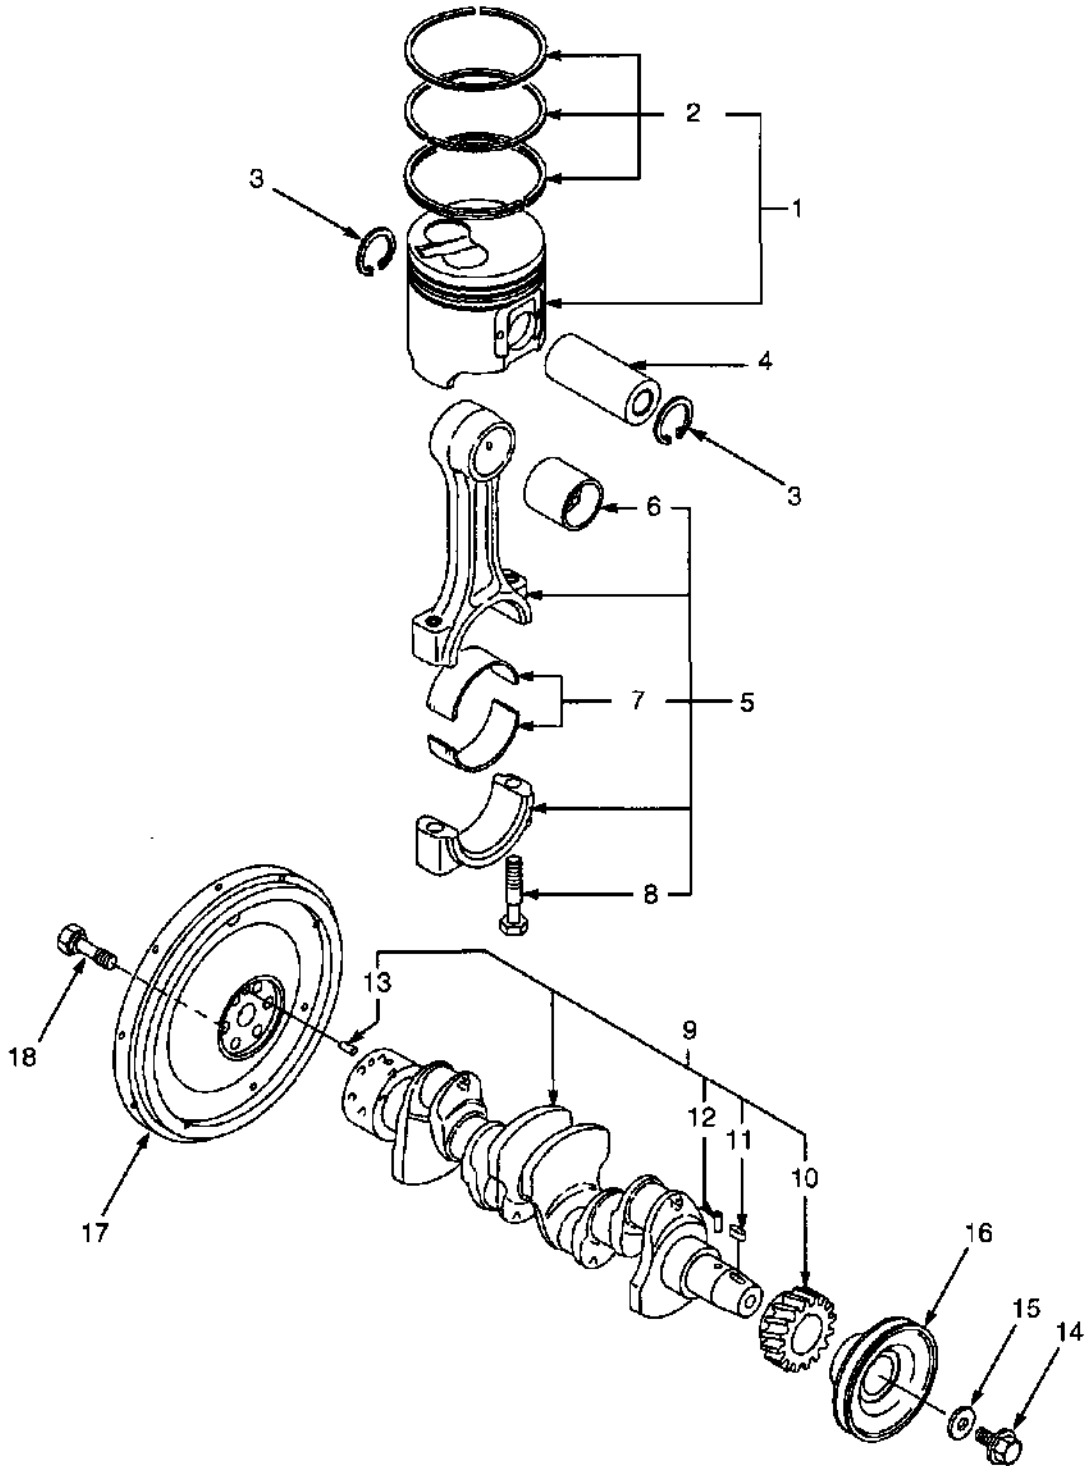

CRANKSHAFT AND PISTONS (Figure 2-25) YANMAR 2.6L DIESEL

BP090187

**CRANKSHAFT AND PISTONS
YANMAR 2.6L DIESEL**

ITEM	PART NO.	DESCRIPTION	QTY
	1536725	Engine Assembly	1
1	1599592	Piston Assembly (With Standard Rings)	4
1	1599600	Piston Assembly (With O/S 0.25 Rings)	4
2	1599593	Ring Set (Standard)	1
2	1599601	Ring Set (O/S 0.25)	1
3	1599595	Snap Ring	8
4	1599594	Pin	4
5	1599596	Connecting Rod Assembly	4
6	1599597	Bushing	1
7	1599599	Bearing (Standard)	1
7	1599602	Bearing (U/S 0.25)	4
8	1599598	Bolt	2
9	1599583	Crankshaft Assembly	1
10	1599584	Gear	1
11	1599574	Key	1
12	1599585	Pin	1
13	1599586	Pin	1
14	1599590	Bolt	1
15	1599589	Washer	1
16	1599588	Pulley	1
17	1599603	Flywheel	1
18	1599591	Bolt	6