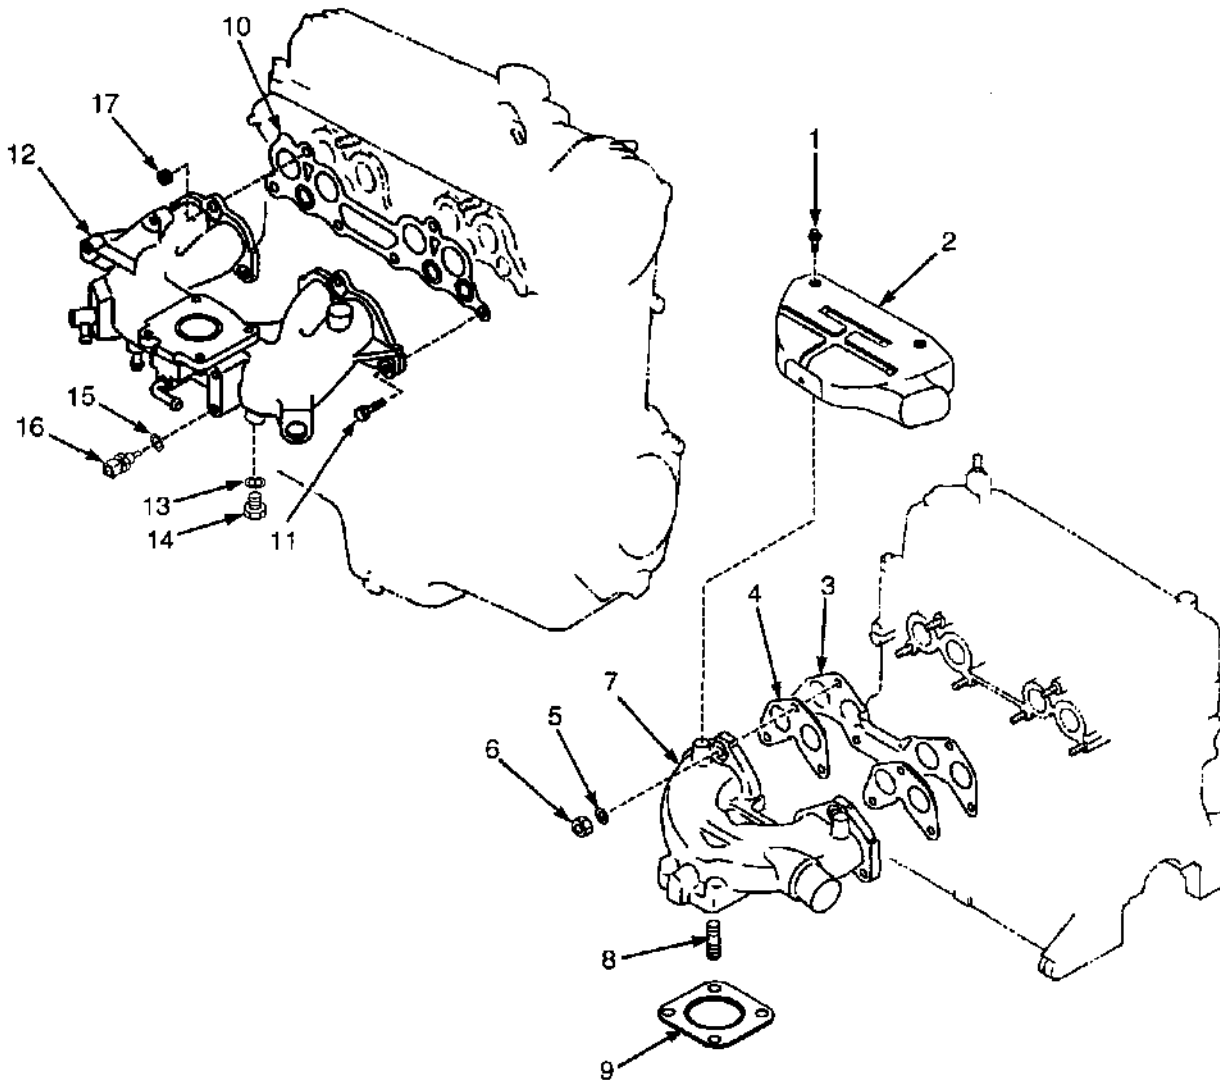

INTAKE AND EXHAUST MANIFOLDS (Figure 2-6) MAZDA 2.0L

BP000192

**INTAKE AND EXHAUST MANIFOLDS
MAZDA 2.0L**

ITEM	PART NO.	DESCRIPTION	QTY
1	1361898	Bolt	3
2	1370691	Cover	1
3	1361747	Gasket Set	1
4	1370689	Gasket	2
5	1370690	Washer	6
6	1361746	Nut	6
7	1370688	Manifold (Exhaust)	1
8	1361745	Stud	4
9	1338308	Gasket	1
10	1553776	Gasket	1
11	1361885	Bolt	2
12	1573015	Intake Manifold	1
13	1368743	Washer	1
14	1366902	Bolt	1
15	1368886	Washer	1
16	1539962	Sensor (Air Temperature)	1
17	326504	Nut	4