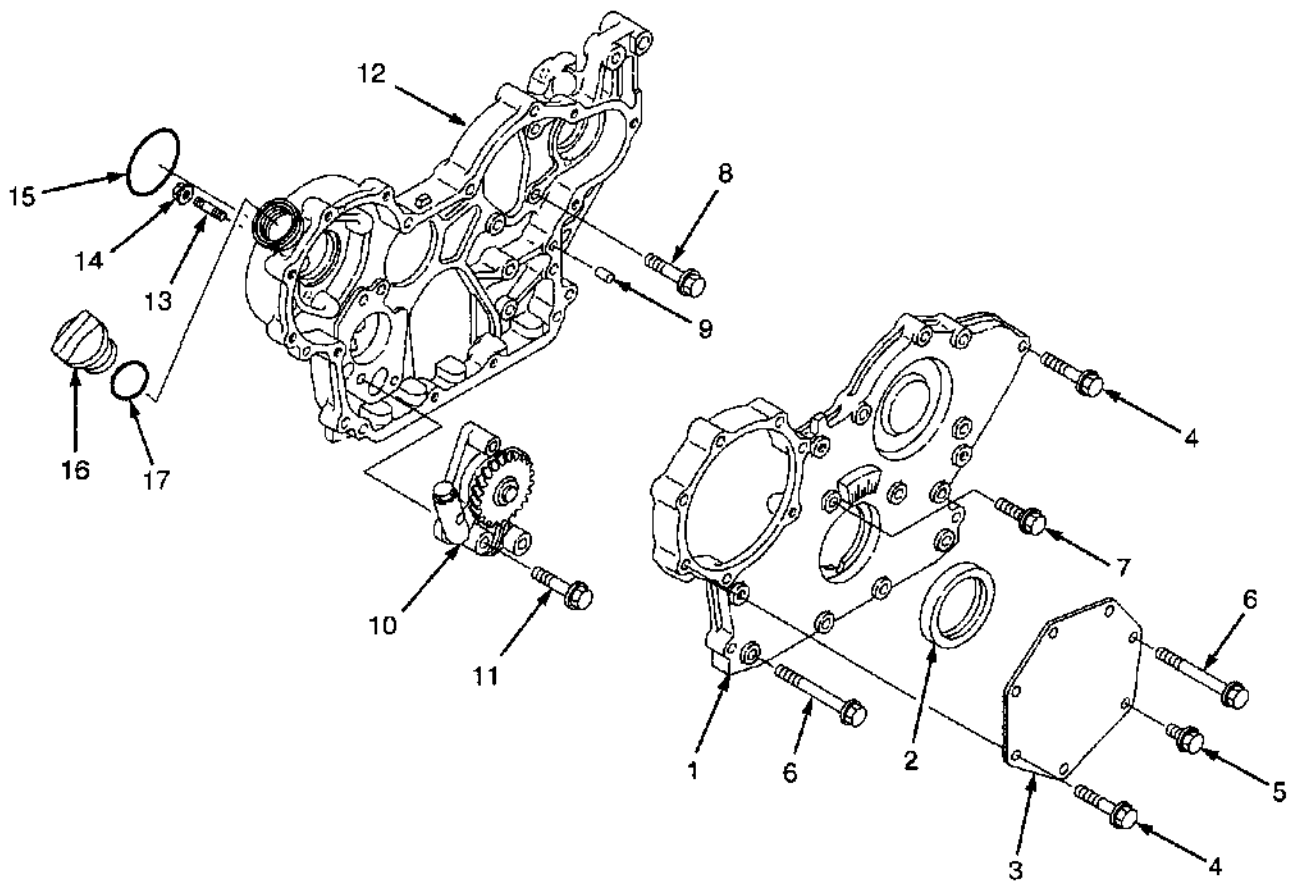

GEAR HOUSING (Figure 2-21) YANMAR 2.6L DIESEL

BP090162

**GEAR HOUSING
YANMAR 2.6L DIESEL**

ITEM	PART NO.	DESCRIPTION	QTY
	1536725	Engine Assembly	1
1	1599459	Gear Cover Assembly	1
2	1599460	Oil Seal	1
3	1599461	Cover	1
4	1599473	Bolt	10
5	1599470	Bolt	1
6	1599476	Bolt	7
7	1599472	Bolt	1
8	1599471	Bolt	3
9	1599458	Pin	4
10	1599466	Pump	1
11	1599475	Bolt	1
12	1599465	Gear Case	1
13	1599467	Stud	3
14	2068378	Nut	3
15	1599462	O-Ring	1
16	1599463	Cap (Oil Fill)	1
17	1599464	O-Ring	1
	1599478	Liquid Gasket (Not Illustrated)	AR
	1599898	Gasket Set (Includes Items 15, 17)	1