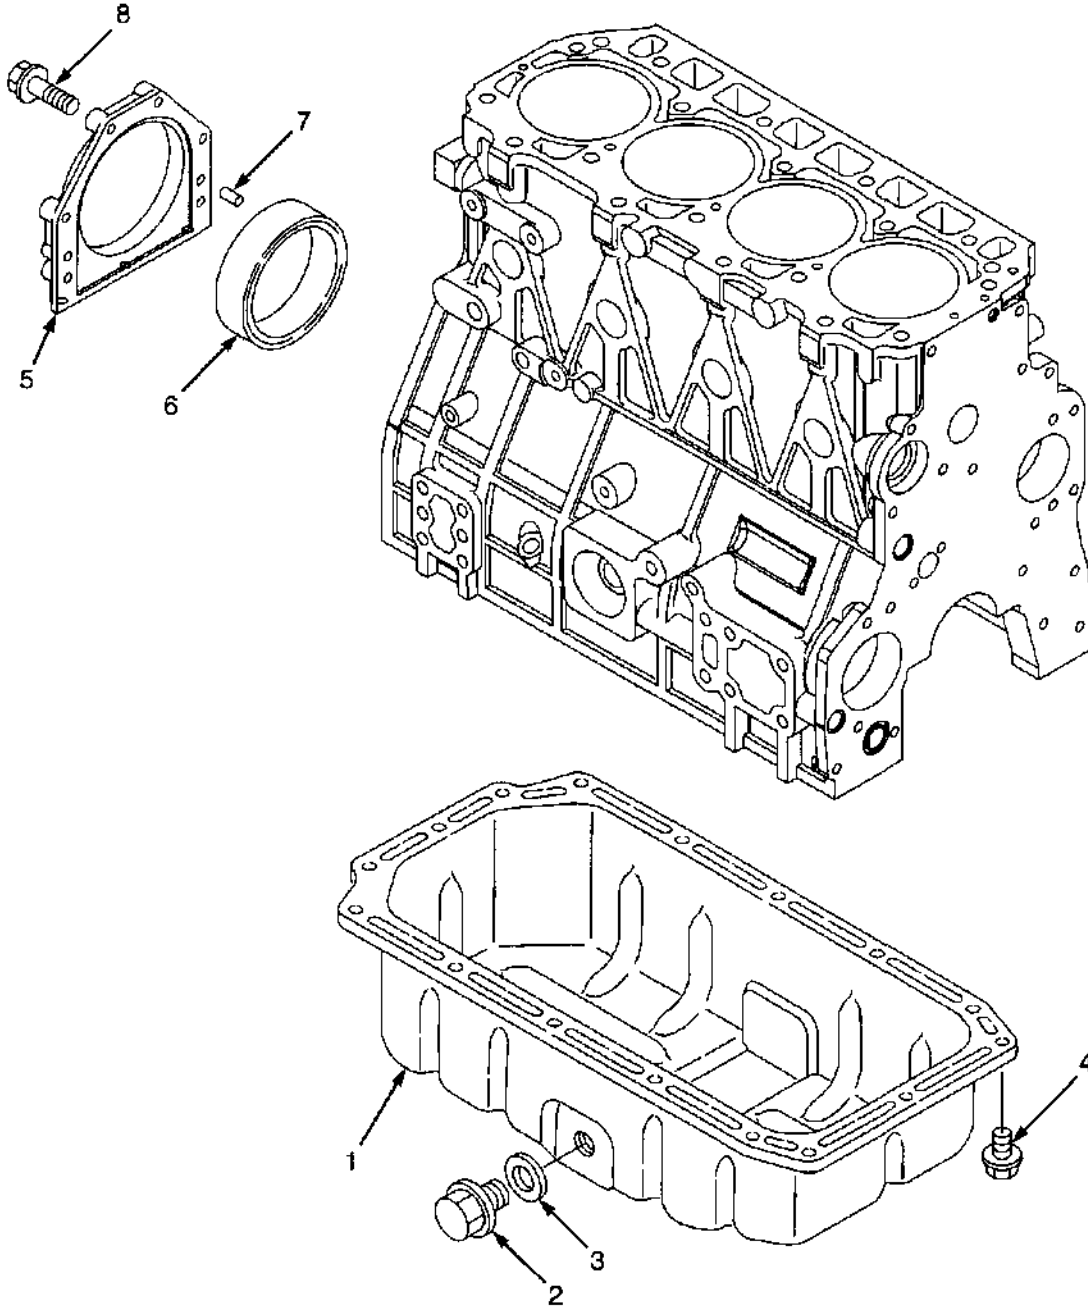

OIL PAN (Figure 2-22) YANMAR 2.6L DIESEL

BP090183

**OIL PAN
YANMAR 2.6L DIESEL**

ITEM	PART NO.	DESCRIPTION	QTY
	1536725	Engine Assembly	1
1	1599479	Oil Pan.....	1
2	1599480	Drain Plug	1
3	1599481	Seal.....	1
4	1599448	Bolt	16
5	1599483	Case	1
6	1599484	Seal.....	1
7	1599458	Pin	2
8	1599485	Bolt	6
	1599478	Liquid Gasket (Not Illustrated)	AR
	1599898	Gasket Set (Includes Items 3, 9)	1