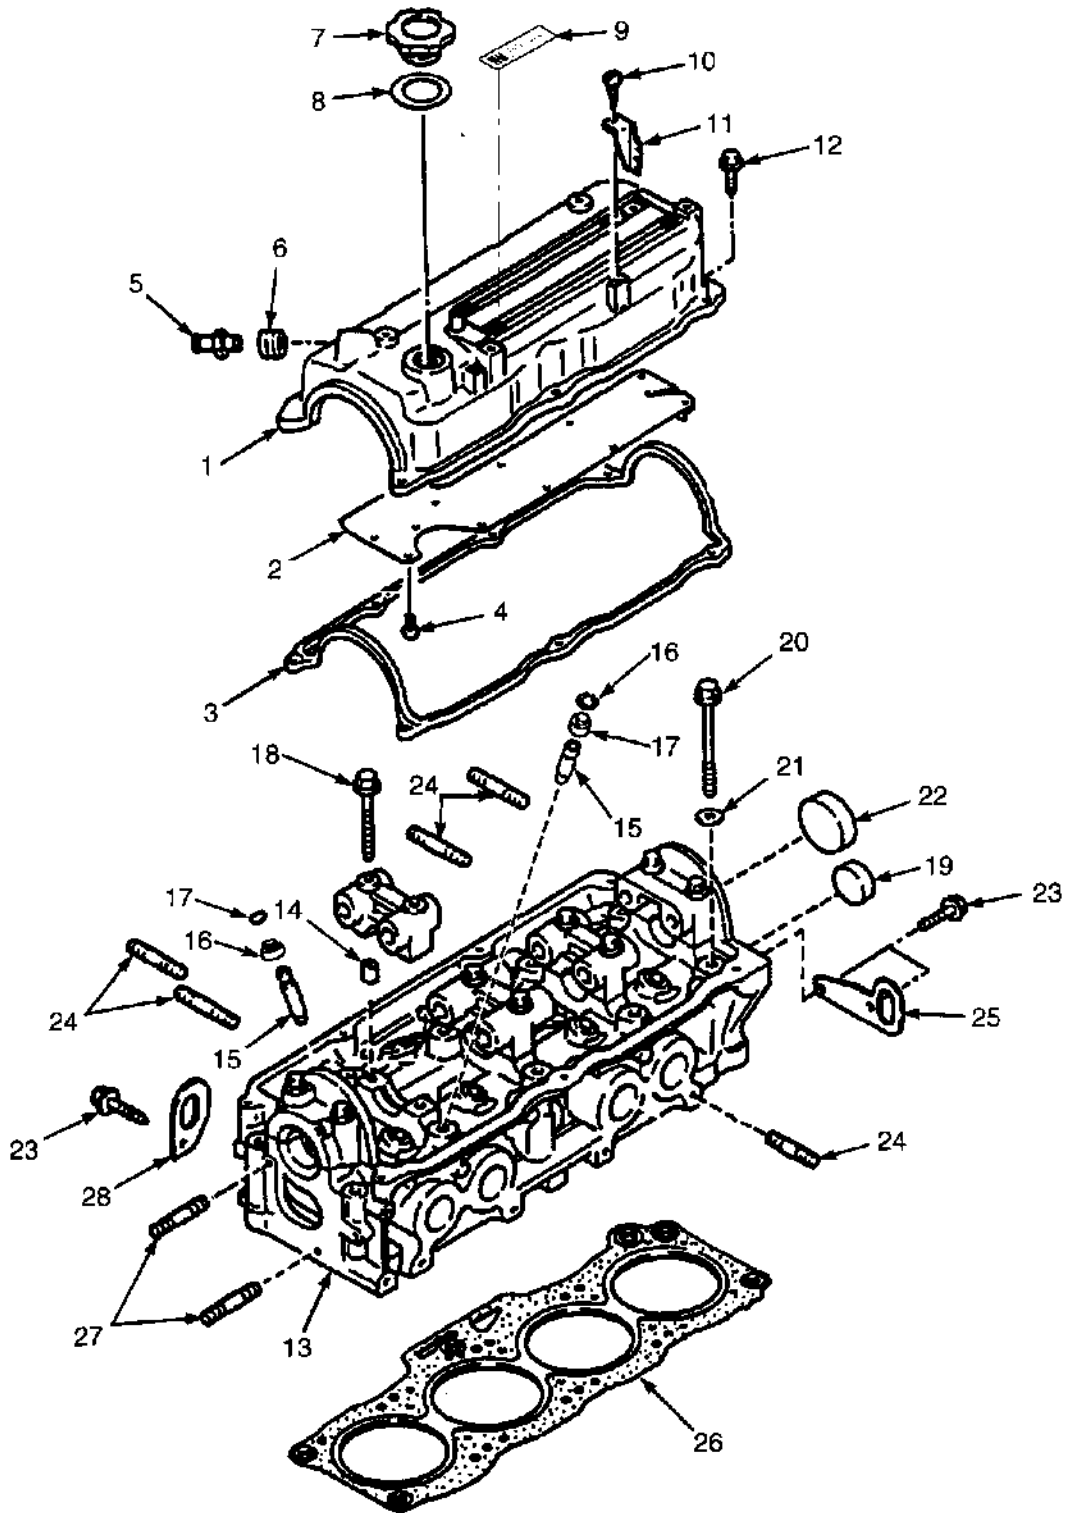

CYLINDER HEAD (Figure 2-12) MAZDA 2.0L

BP000199

**CYLINDER HEAD
MAZDA 2.0L**

ITEM	PART NO.	DESCRIPTION	QTY
	1587843	Engine Block (Long)	1
1	1360883	Cover Assembly	1
2	1360884	Plate	1
3	1360886	Gasket	1
4	2022655	Screw	10
5	1360893	Valve	1
6	1360892	Seal	1
7	1360887	Cap	1
8	1360888	Gasket	1
9	.....	Label	1
10	1362000	Screw	2
11	1360885	Cord Protector	2
12	1362001	Bolt	7
13	1360878	Cylinder Head	1
14	1362002	Pin	10
15	1360895	Valve Guide Assembly	8
16	1360879	Clip	1
17	b 1361718	Seal (Intake)	4
17	a 1361719	Seal (Exhaust)	4
18	1361894	Bolt	10
19	1362003	Plug	1
20	1360880	Bolt	10
21	1360881	Washer	10
22	1360882	Cap	8
23	1361898	Bolt	3
24	1361897	Stud	20
25	2314973	Hanger	1
26	1360889	Gasket (Cylinder Head)	1
27	1361899	Stud	2
28	1360890	Bracket	1

FOOTNOTES:

a Black

b Red/Brown