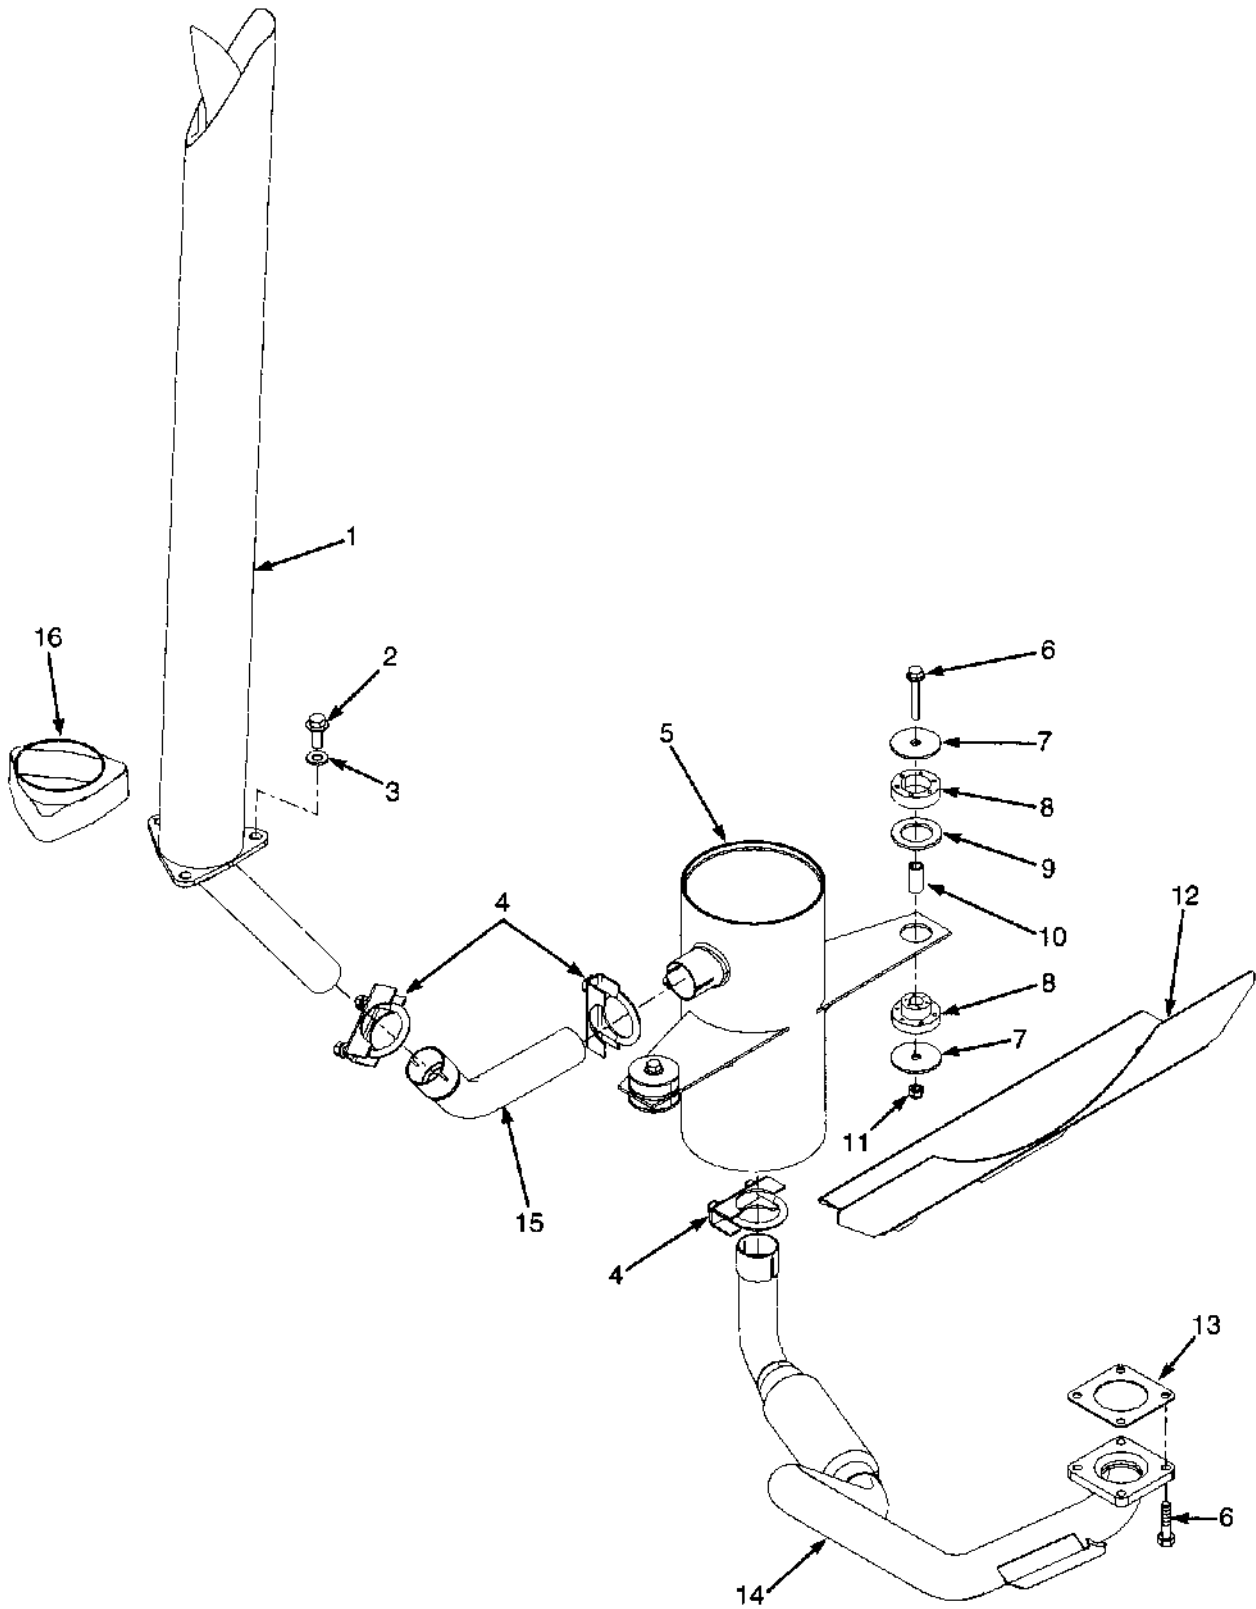

EXHAUST (Figure 2-18) WITHOUT PURIFIER YANMAR 2.6L DIESEL

BP000260

**EXHAUST
WITHOUT PURIFIER
YANMAR 2.6L DIESEL**

ITEM	PART NO.	DESCRIPTION	QTY
1	b 1531830	Tail Pipe	1
2	b 1586013	Capscrew	3
3	320159	Washer	3
4	68968	Clamp	2
5	2070070	Muffler	1
6	1510115	Capscrew	2
7	1528938	Washer	4
8	1528930	Isolator	2
9	1532585	Washer	2
10	1528934	Spacer	2
11	1582222	Lock Nut	6
12	1565917	Exhaust Shield	1
13	1532363	Gasket	1
14	1539815	Exhaust Pipe	1
15	b 1566324	Exhaust Pipe	1
15	a 1585212	Exhaust Pipe	1
16	b 2021394	Cover	1

FOOTNOTES:

- a Not illustrated
- b Overhead Exhaust Only