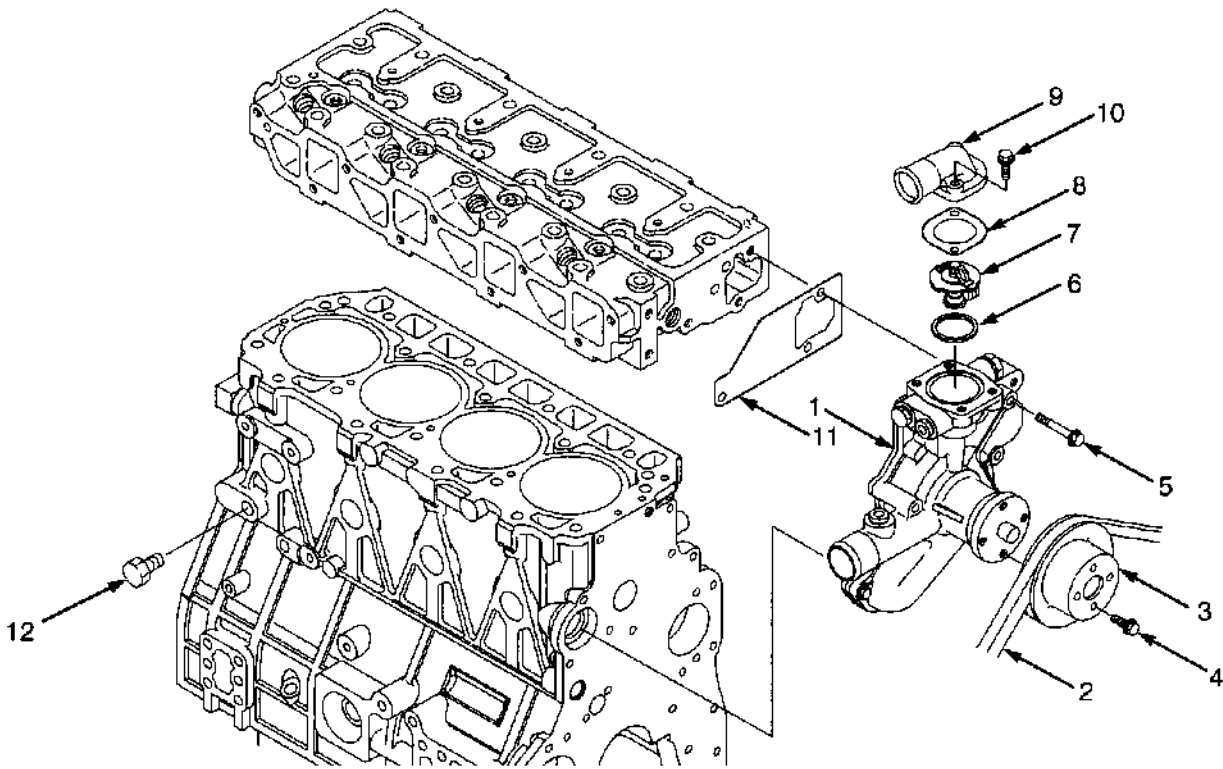

WATER PUMP (Figure 2-27) YANMAR 2.6L DIESEL

BP090169

ITEM	PART NO.	DESCRIPTION	QTY
	1536725	Engine Assembly	1
1	1599805	Water Pump	1
2	1599796	V-Belt.....	1
3	1599795	Pulley.....	1
4	1599448	Bolt	4
5	1599579	Bolt	3
6	1597709	Gasket	1
7	1599800	Thermostat	1
8	1597710	Gasket	1
9	1599798	Cover	1
10	1599801	Bolt	1
11	1599803	Gasket	1
12	1599802	Drain Plug.....	2
	1599898	Gasket Set (Includes Item 11)	1