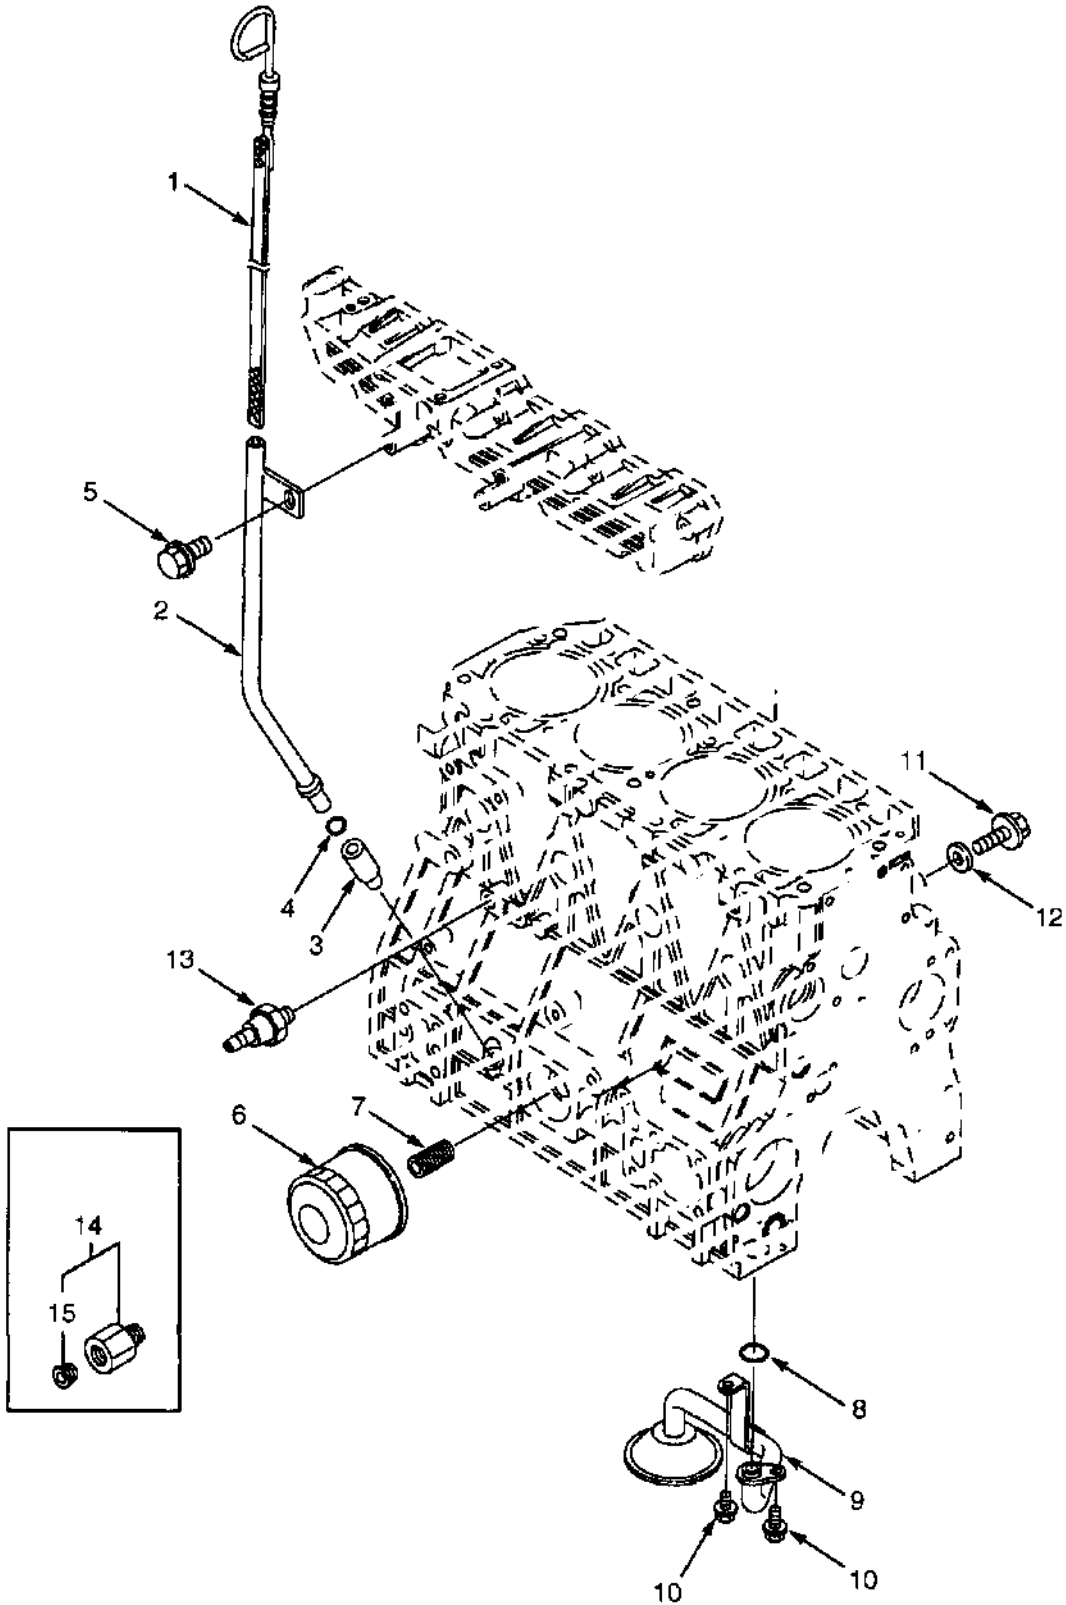

LUBE SYSTEM (Figure 2-28) YANMAR 2.6L DIESEL

BP090188

**LUBE SYSTEM
YANMAR 2.6L DIESEL**

ITEM	PART NO.	DESCRIPTION	QTY
	1536725	Engine Assembly	1
1	1599604	Dipstick	1
2	1599606	Tube (Dipstick)	1
3	1599605	Guide	1
4	1599607	O-Ring	1
5	1599470	Bolt	1
6	2077983	Oil Filter	1
7	1599610	Stud	1
8	1599468	O-Ring	1
9	1599611	Pipe	1
10	1599612	Bolt	2
11	1599448	Bolt	1
12	1599445	Washer	1
13	1599613	Switch (Oil Pressure)	1
14	1599616	Plug Assembly	1
15	1599793	Plug	1
	1599898	Gasket Set (Includes Item 4)	1