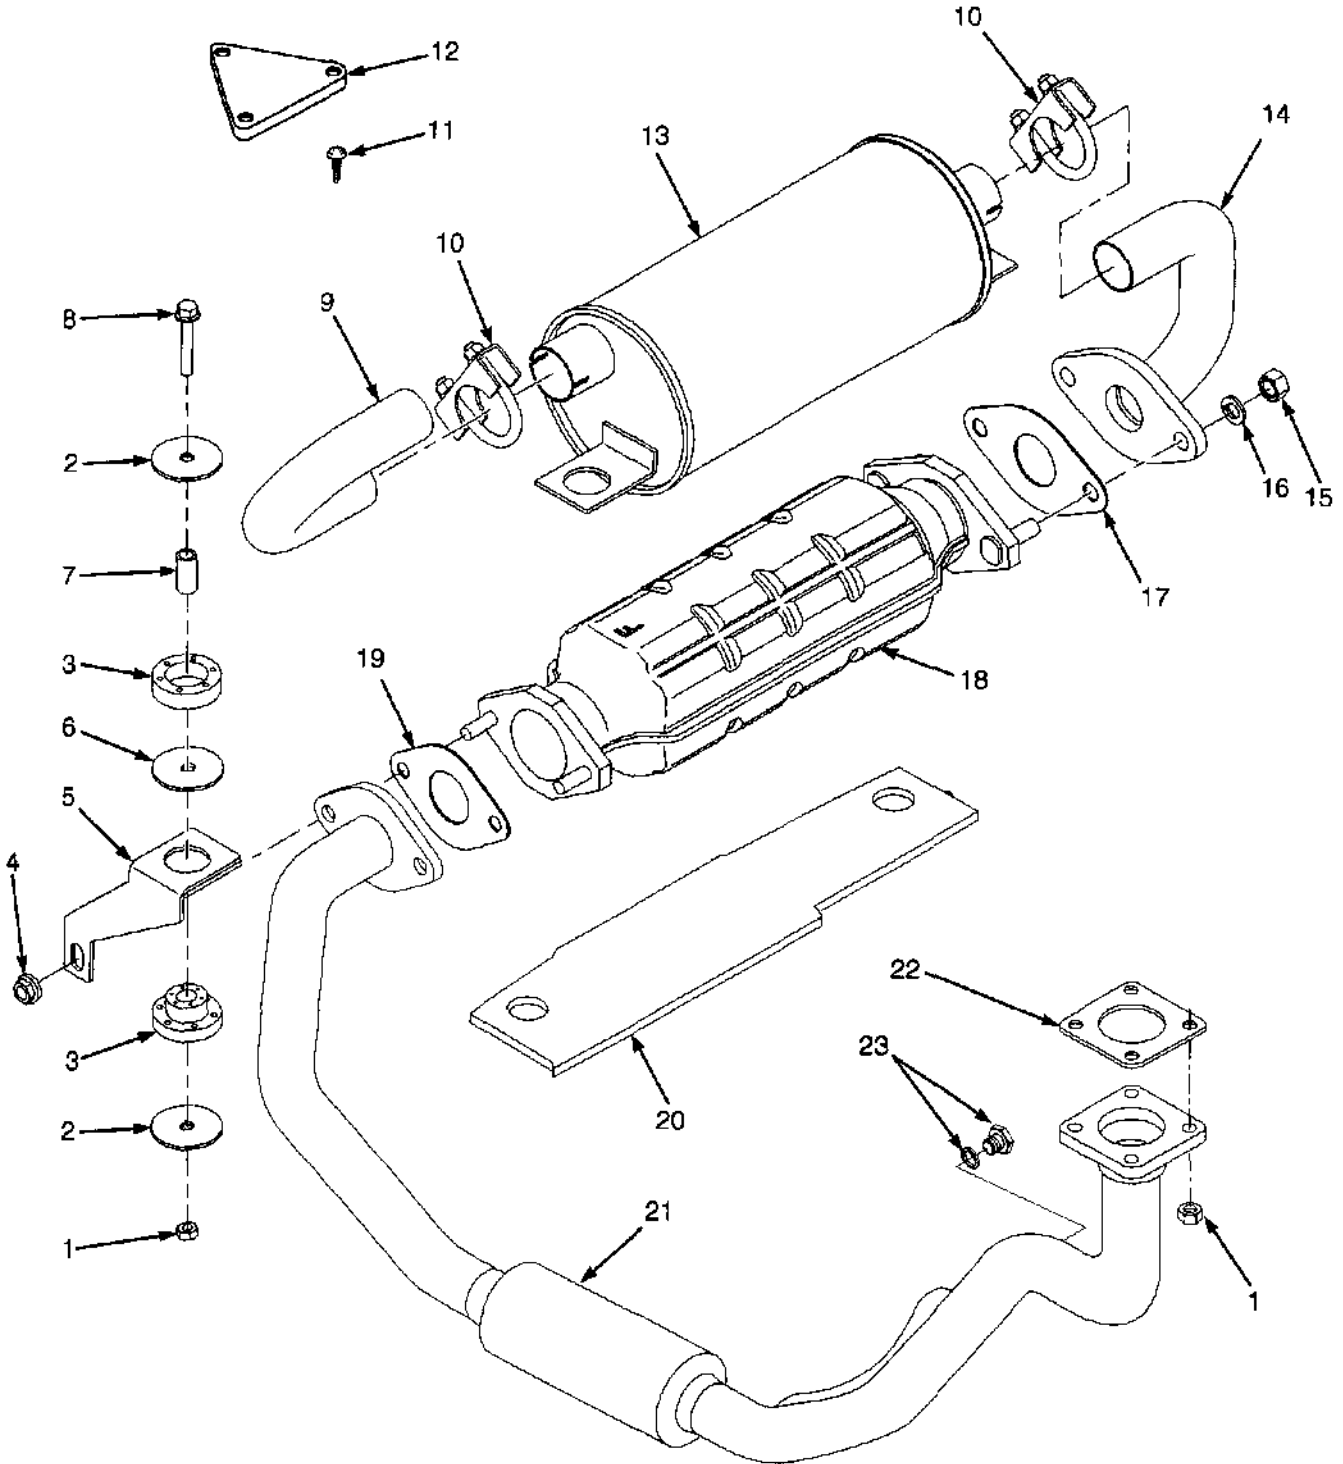

EXHAUST (Figure 2-4) MAZDA 2.0L WITH CATALYTIC CONVERTER

BP110024

**EXHAUST
MAZDA 2.0L
WITH CATALYTIC CONVERTER**

ITEM	PART NO.	DESCRIPTION	QTY
1	1582222	Lock Nut.....	6
2	1528938	Washer.....	4
3	1528930	Isolator.....	2
4	1460477	Nut (Flange).....	2
5	1532523	Bracket.....	1
6	1532585	Washer.....	1
7	1528934	Spacer.....	2
8	1510115	Capscrew.....	2
9	1589312	Exhaust Pipe.....	1
10	68968	Clamp.....	2
11	1347045	Fastener.....	3
12	1533639	Cover.....	1
13	2060957	Muffler (LPG).....	1
14	1534174	Exhaust Pipe.....	1
15	1469405	Nut.....	2
16	292683	Lockwasher.....	2
17	1469379	Gasket.....	1
18	1560278	Catalytic Converter.....	1
18	1495501	Bolt.....	2
18	1495502	Bolt.....	2
19	1547712	Gasket.....	1
20	1585595	Exhaust Shield.....	1
21	1585483	Exhaust Pipe.....	1
22	1528937	Gasket.....	1
23	1396518	Plug Assembly.....	1
23	1509103	Ring (Copper).....	1