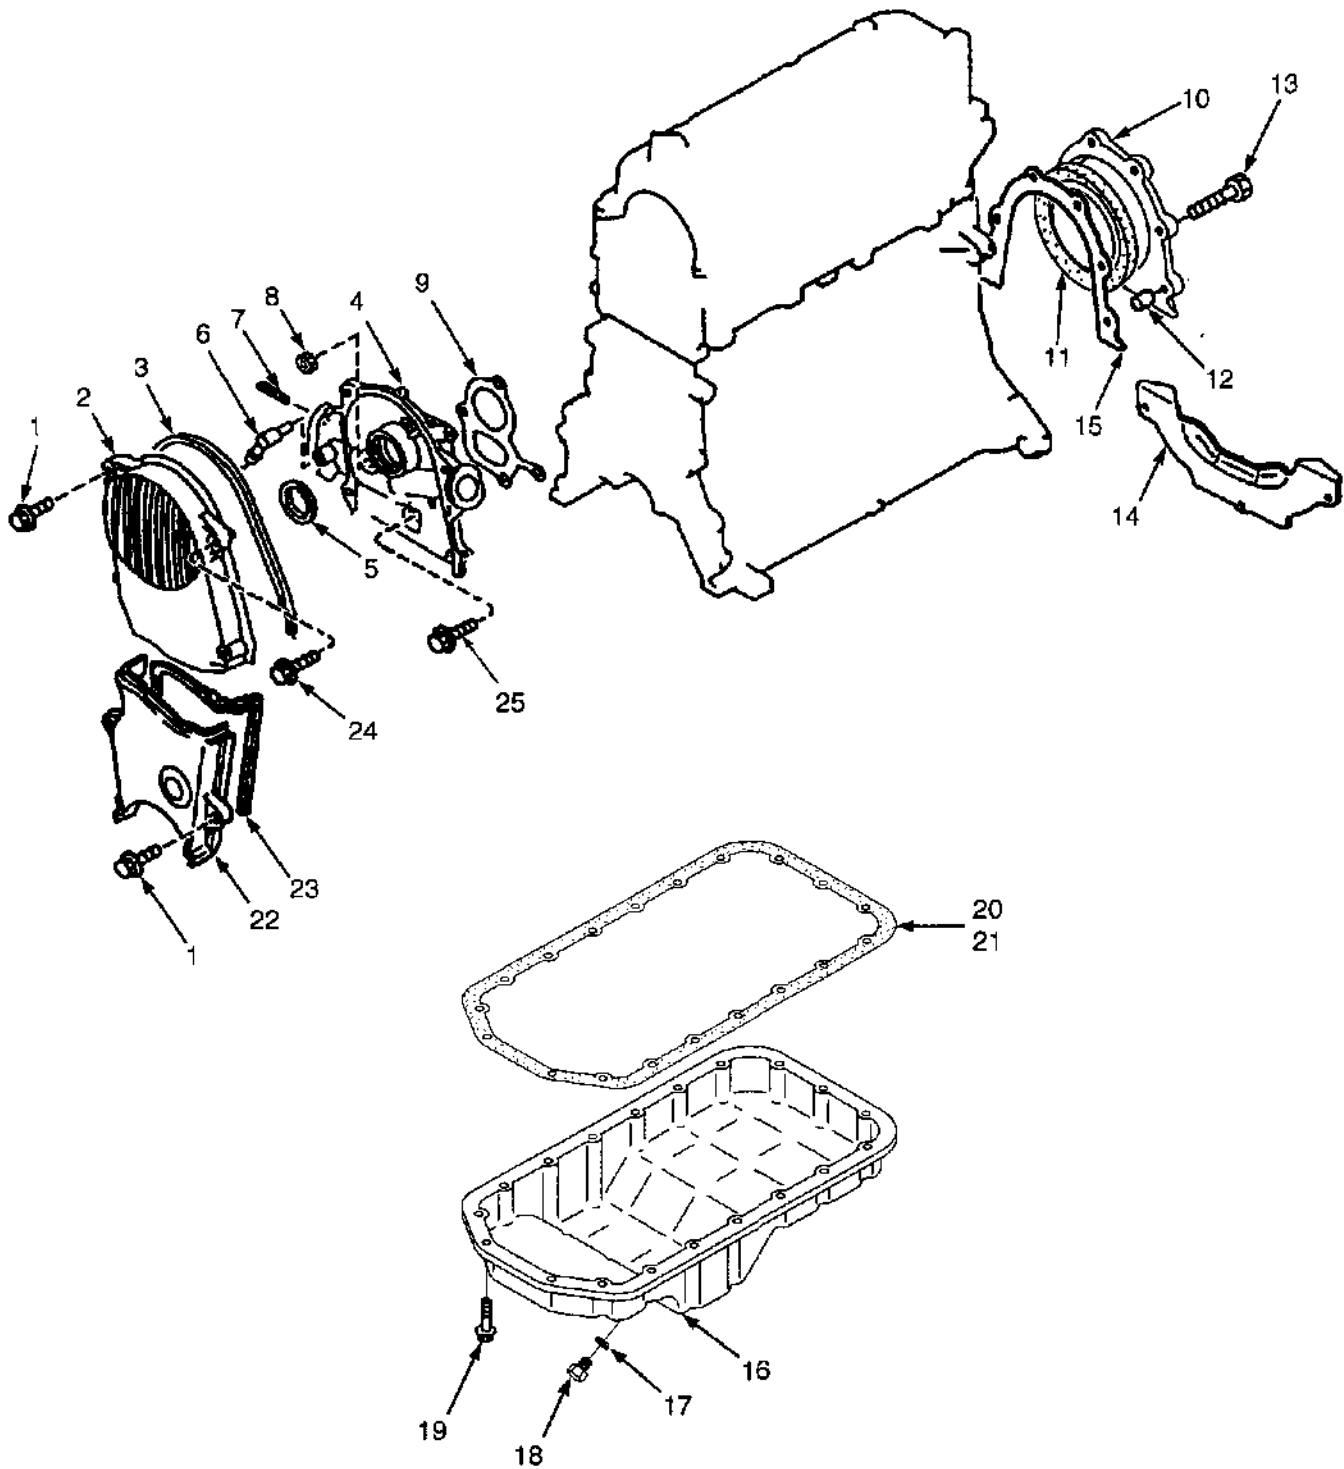

TIMING GEAR COVER AND OIL PAN (Figure 2-10) MAZDA 2.0L

HP001085

**TIMING GEAR COVER AND OIL PAN
MAZDA 2.0L**

ITEM	PART NO.	DESCRIPTION	QTY
	1587843	Engine Block (Long)	1
1	1362001	Bolt	5
2	1553716	Cover (Upper Timing Belt).....	1
3	1553717	Gasket.....	1
4	1553715	Housing Assembly.....	1
5	1361688	Oil Seal	1
6	1361692	Hose.....	1
7	1362012	Stud.....	2
8	326504	Nut.....	1
9	1361679	Gasket.....	1
10	1361689	Cover Assembly	1
11	1361691	Oil Seal (Rear)	1
12	1362010	Pin.....	2
13	1362011	Bolt	6
14	1371652	Cover.....	1
15	1361690	Gasket.....	1
16	1361680	Oil Pan Assembly	1
17	1362015	Gasket.....	1
18	1361681	Drain Plug	1
19	1370736	Capscrew	19
20	1361682	Gasket (Oil Pan).....	1
21	1370737	Sealant	1
22	2051128	Cover.....	1
23	2028853	Gasket.....	1
24	2029086	Bolt	1
25	1369993	Bolt	2
	2045036	Gasket Kit (Includes Items 3, 5, 9-11, 20, 23)	1