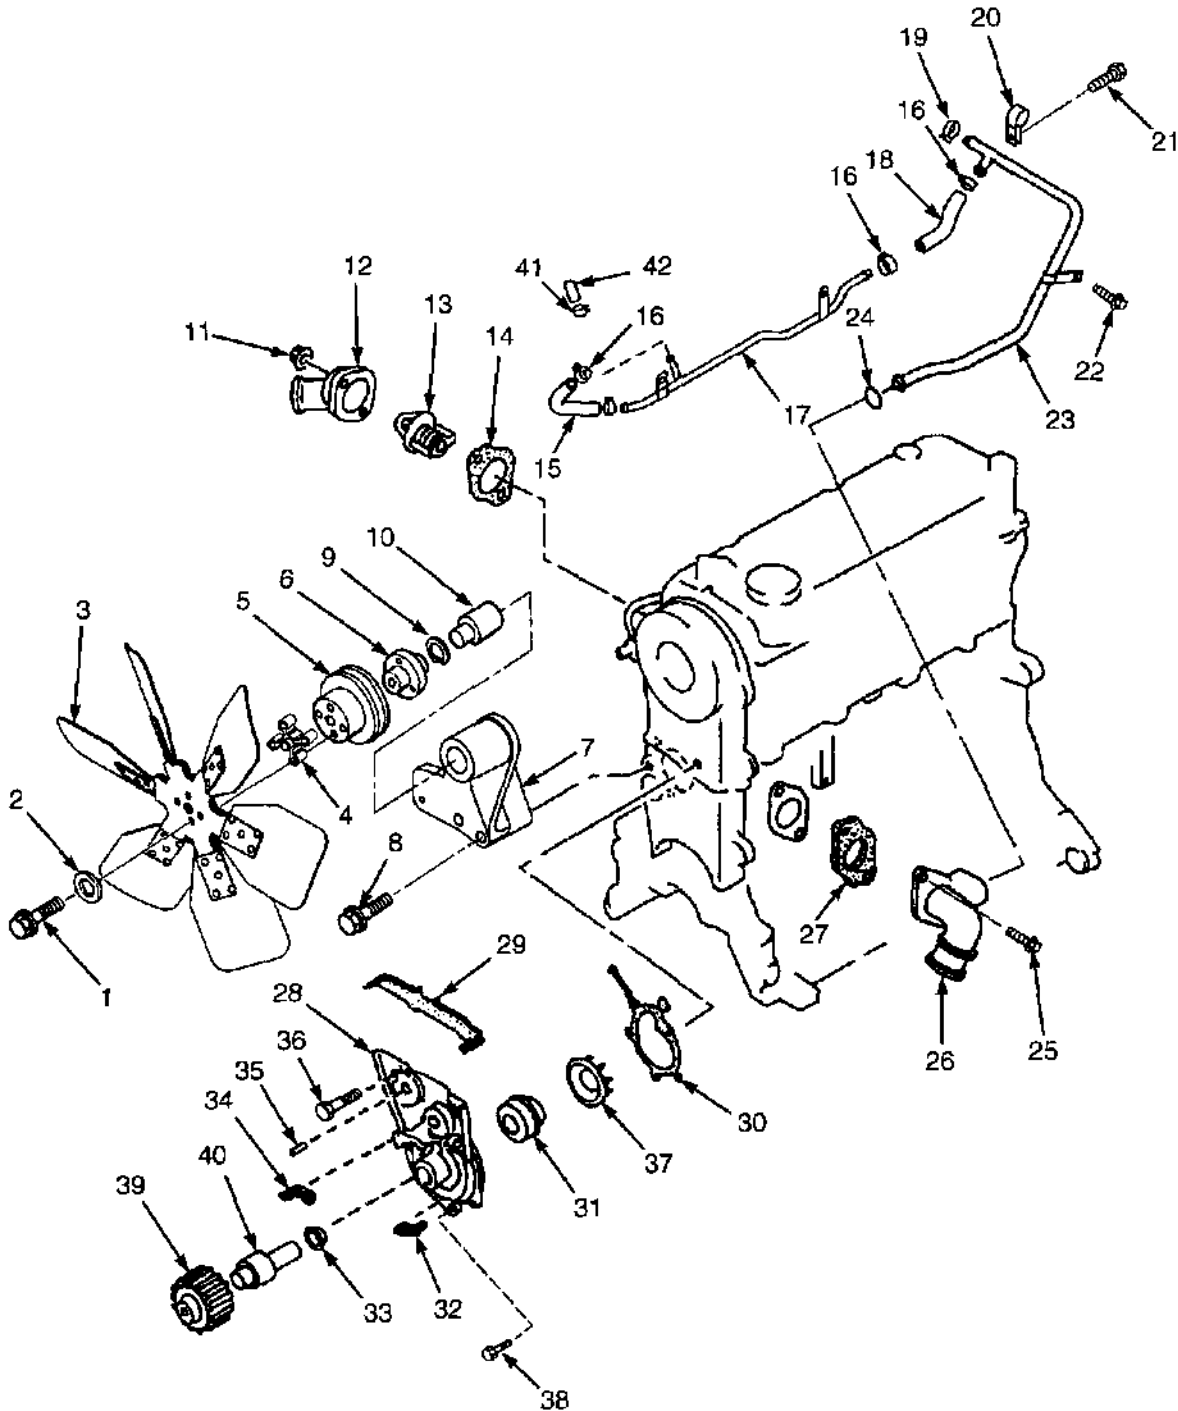

WATER PUMP (Figure 2-9) MAZDA 2.0L

BP000174

**WATER PUMP
MAZDA 2.0L**

ITEM	PART NO.	DESCRIPTION	QTY
	1587843	Engine Block (Long) (2.0L).....	1
1	293619	Capscrew.....	4
2	296418	Washer.....	4
3	1375642	Fan.....	1
4	1528140	Spacer.....	1
5	1573179	Pulley (Fan).....	1
6	1361813	Hub.....	1
7	1573176	Bracket Assembly.....	1
8	2045026	Screw.....	3
9	2045025	Clip.....	1
10	2029116	Shaft (Bearing).....	1
11	326504	Nut.....	2
12	1361821	Cover (Thermostat).....	1
13	1495428	Thermostat.....	1
14	1367191	Gasket.....	1
15	1361825	Hose.....	1
16	1361873	Clamp.....	3
17	1553945	Pipe (Water Bypass).....	1
18	2029108	Hose.....	1
19	1361886	Clamp.....	1
20	1361826	Clip.....	1
21	1361898	Bolt.....	1
22	2022309	Bolt.....	1
23	1553943	Pipe.....	1
24	1361827	O-Ring.....	1
25	1361875	Capscrew.....	2
26	2029112	Pipe (Intake).....	1
27	2029120	Gasket (Intake).....	1
28	2028644	Pump Assembly.....	1
29	.....	Seal (Upper).....	1
30	2028645	Gasket.....	1
31	.....	Seal.....	1
32	.....	Seal.....	1
33	.....	Baffle.....	1
34	.....	Seal (Lower).....	1
35	.....	Stud.....	1
36	326608	Bolt.....	2
37	.....	Impeller.....	1
38	1369914	Bolt.....	5
39	.....	Pulley.....	1
40	.....	Shaft.....	1
41	1495429	Clamp.....	1
42	1361790	Cap.....	1
	2045036	Gasket Kit (Includes Items 14, 24, 27, 29-30, 32, 34).....	1