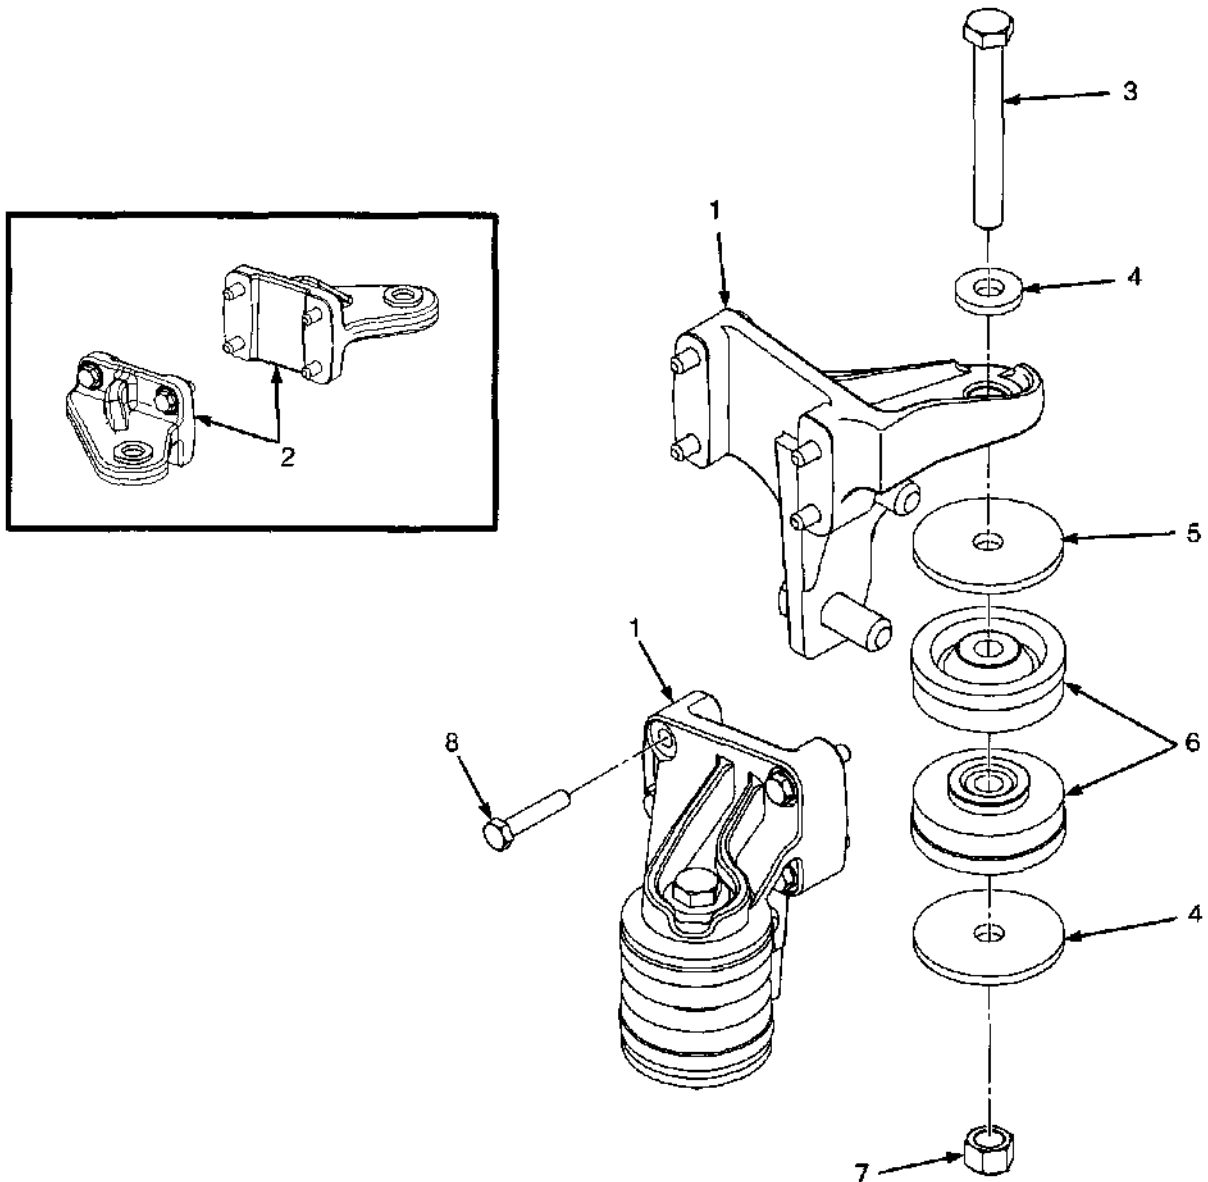

ENGINE MOUNTING (Figure 2-1)

BP000184

ENGINE MOUNTING**KEY:****A: Mazda Engine****B: Yanmar Diesel Engine**

ITEM	PART NO.	DESCRIPTION	QTY	
			A	B
1	1557478	Engine Mount (RH)	1	..
1	1557479	Engine Mount (LH)	1	..
2	1557767	Engine Mount	2
3	293698	Capscrew	2	2
4	1504075	Washer	2	2
5	1557737	Washer	4	4
6	2069951	Isolator	4	4
7	1565453	Nut (Flange)	2	2
8	1565150	Bolt (Flange)	8	8

FAN ASSEMBLY (Figure 2-2)

HP061244

KEY:

A: Mazda Engine

B: Yanmar Diesel Engine

ITEM	PART NO.	DESCRIPTION	QTY	
			A	B
1	1375642	Fan.....	1	1
2	1528140	Spacer.....	1	..
2	1377781	Spacer.....	..	1
3	293619	Capscrew.....	4	4
4	296418	Washer.....	4	4

OIL PAN (Figure 2-22) YANMAR 2.6L DIESEL

BP090183

**OIL PAN
YANMAR 2.6L DIESEL**

ITEM	PART NO.	DESCRIPTION	QTY
	1536725	Engine Assembly	1
1	1599479	Oil Pan.....	1
2	1599480	Drain Plug	1
3	1599481	Seal.....	1
4	1599448	Bolt	16
5	1599483	Case	1
6	1599484	Seal.....	1
7	1599458	Pin	2
8	1599485	Bolt	6
	1599478	Liquid Gasket (Not Illustrated)	AR
	1599898	Gasket Set (Includes Items 3, 9)	1