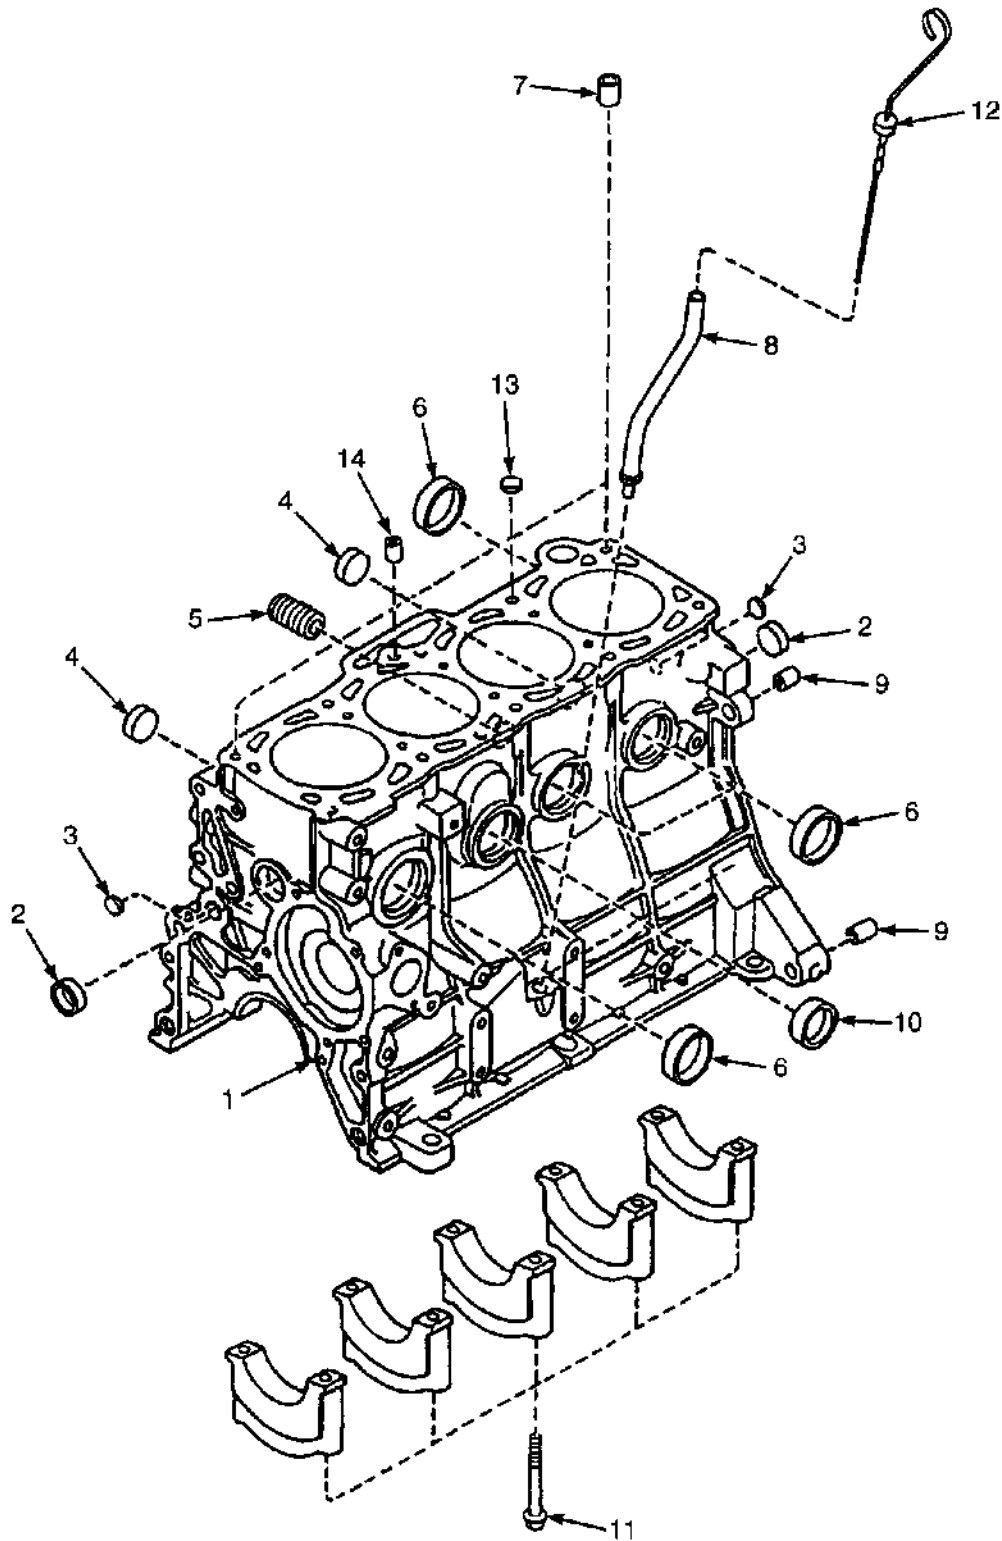

CYLINDER BLOCK (Figure 2-15) MAZDA 2.0L

HP061067

**CYLINDER BLOCK
MAZDA 2.0L**

ITEM	PART NO.	DESCRIPTION	QTY
	1572387	Engine Block (Short).....	1
1	1553710	Cylinder Block	1
2	1362009	Plug	1
3	1361675	Plug	2
4	1362005	Plug	2
5	1360898	Joint	1
6	1362003	Plug	4
7	1360896	Pin	2
8	1360899	Pipe	1
9	1362008	Pin	2
10	1362007	Plug	2
11	1361676	Bolt	10
12	1361677	Dipstick	1
13	2028927	Plug	1
14	2029081	Plug	2