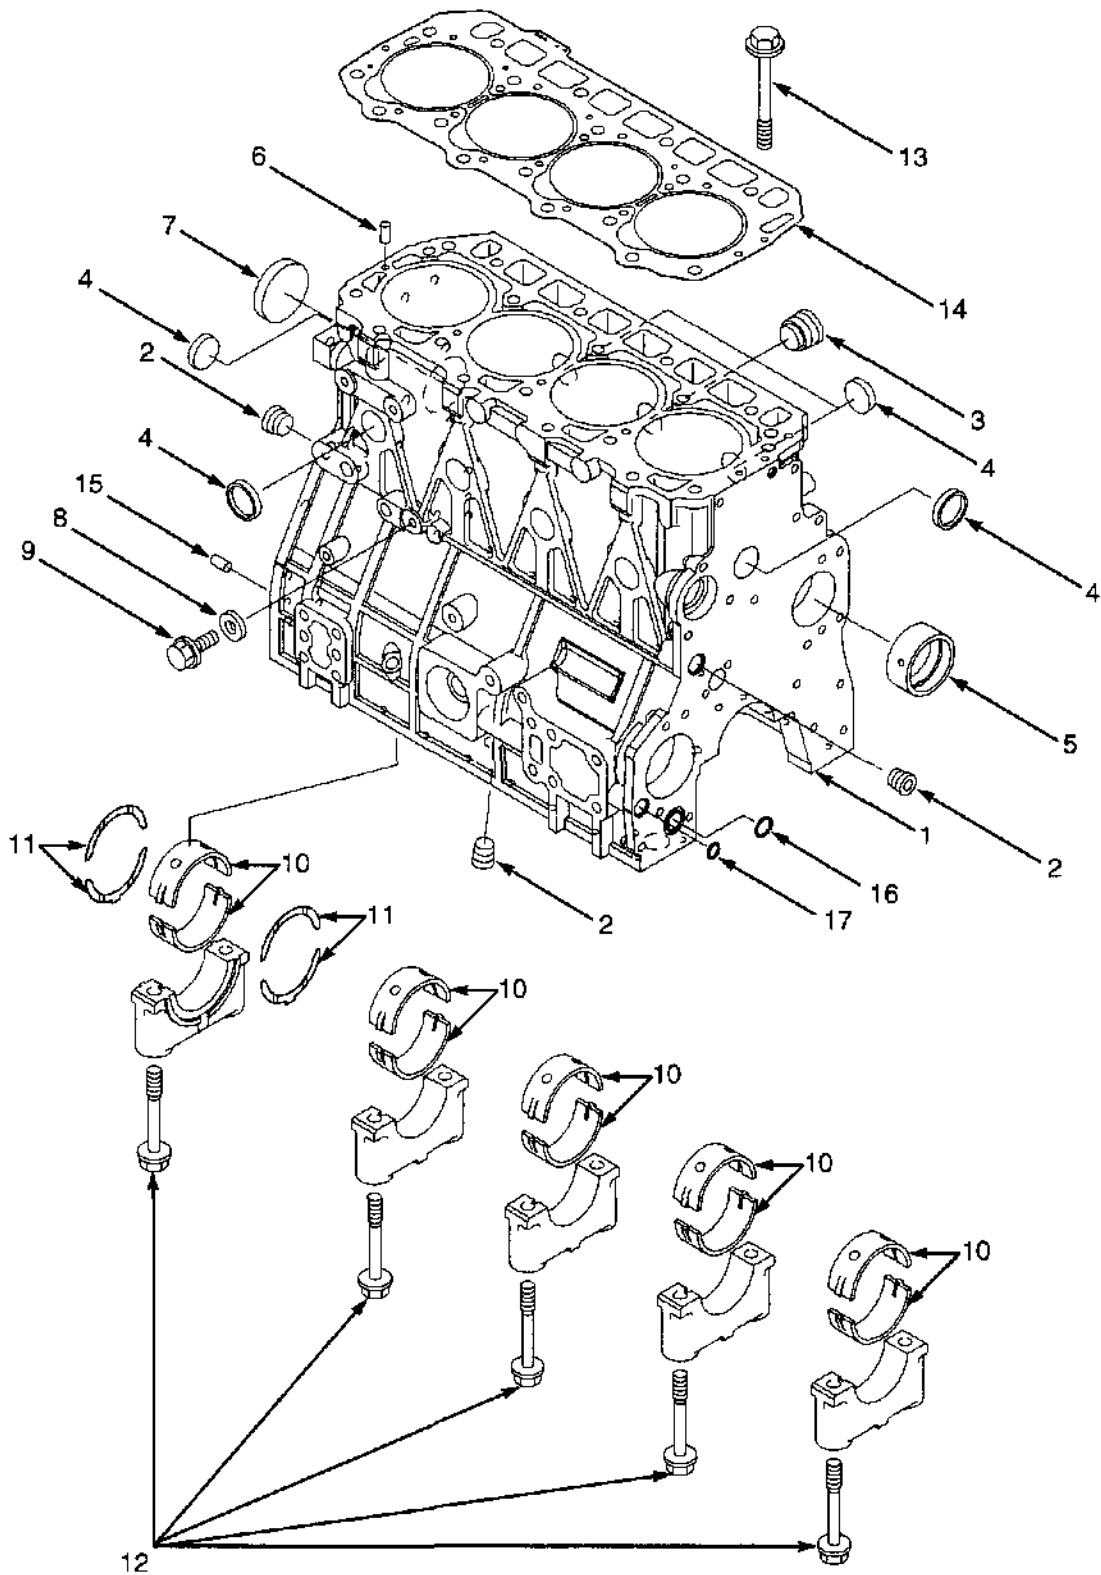

CYLINDER BLOCK (Figure 2-26) YANMAR 2.6L DIESEL

BP090181

**CYLINDER BLOCK
YANMAR 2.6L DIESEL**

ITEM	PART NO.	DESCRIPTION	QTY
	1536725	Engine Assembly	1
1	1599440	Cylinder Block Assembly	1
2	1599441	Plug	3
3	1599442	Plug	1
4	1599451	Plug	8
5	1599444	Bushing	1
6	1599446	Spring Pin	2
7	1599449	Plug	1
8	1599445	Washer	1
9	1599448	Bolt	1
10	1599452	Main Bearing Set (Standard)	5
10	1599456	Main Bearing Set (U/S 0.25)	5
11	1599453	Thrust Bearing Set (Standard)	2
11	1599457	Thrust Bearing Set (U/S 0.25)	2
12	1599443	Bolt	10
13	1599454	Bolt	18
14	1599455	Gasket	1
15	1599458	Pin	2
16	1599468	O-Ring	1
17	1599469	O-Ring	1
	1599898	Gasket Set (Includes Items 8, 14, 16-17)	1