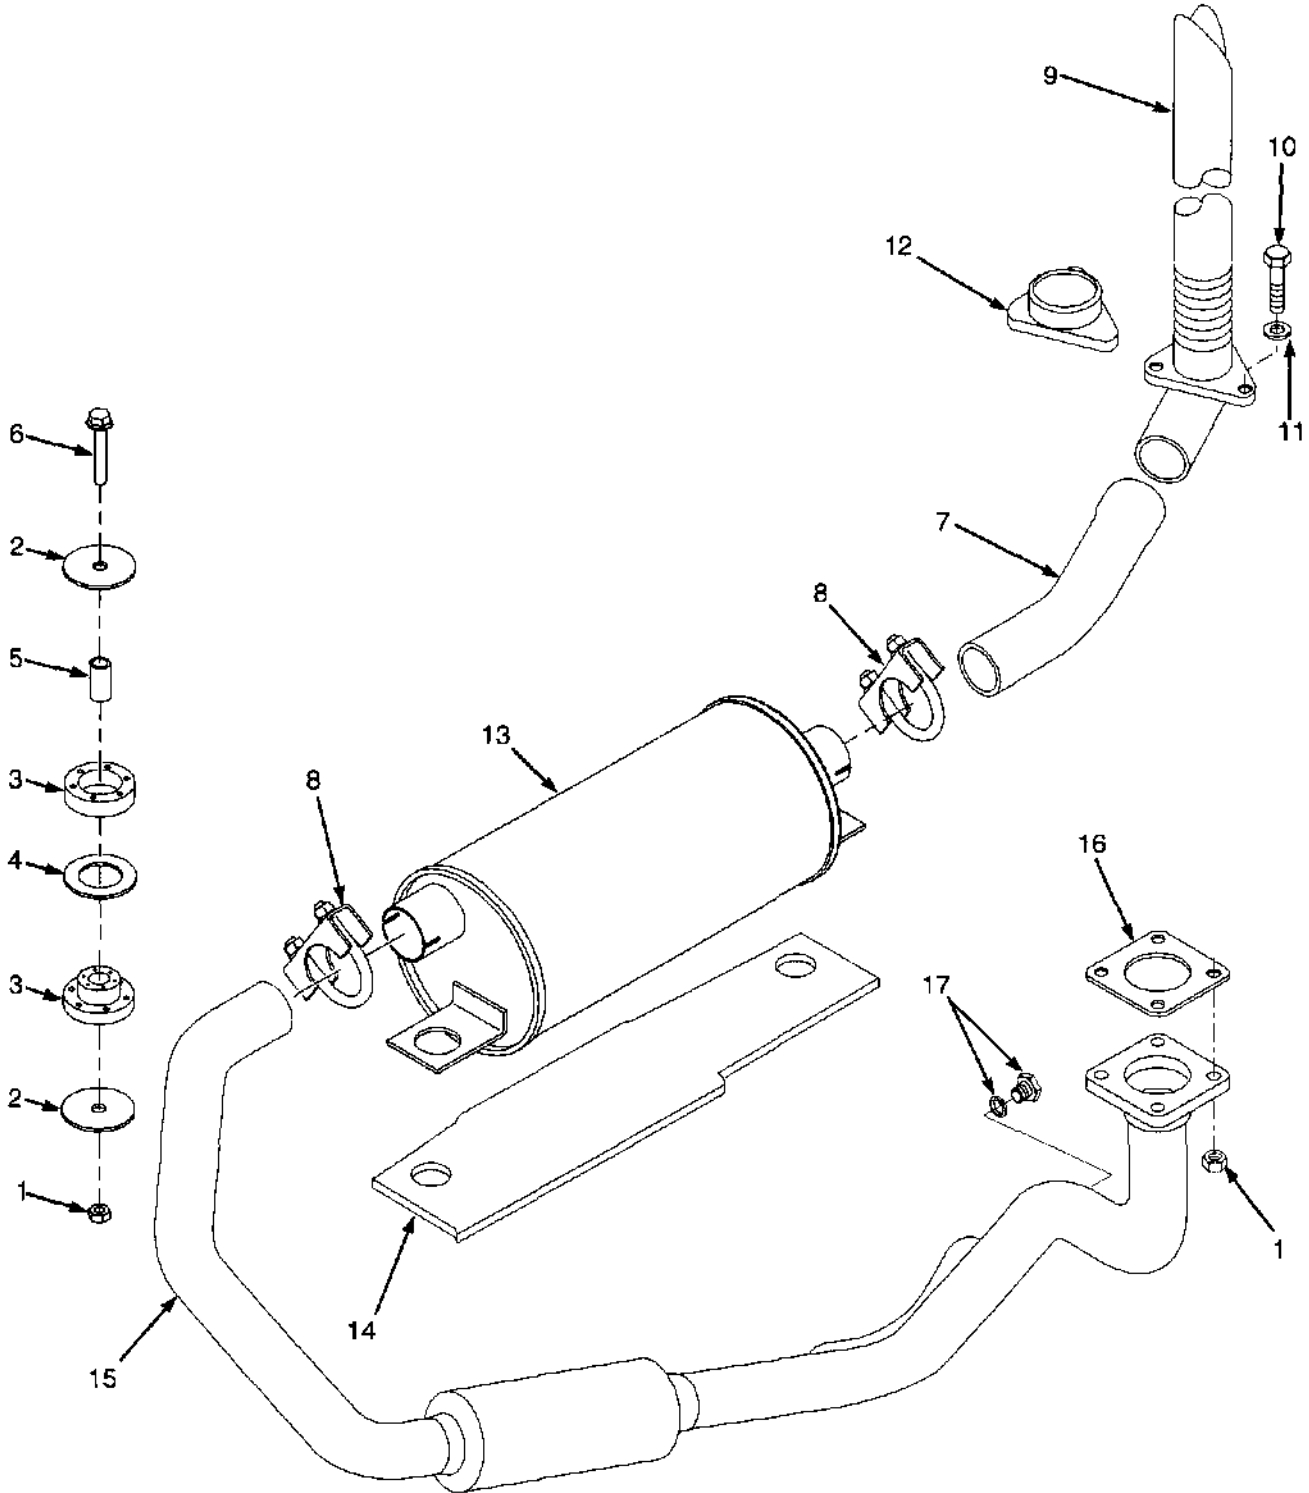

EXHAUST (Figure 2-5) MAZDA 2.0L WITHOUT CATALYTIC CONVERTER

BP110025

**EXHAUST
MAZDA 2.0L
WITHOUT CATALYTIC CONVERTER**

ITEM	PART NO.	DESCRIPTION	QTY
1	1582222	Lock Nut.....	6
2	1528938	Washer	4
3	1528930	Isolator	2
4	1532585	Washer	2
5	1528934	Spacer	2
6	1510115	Cap screw.....	2
7	1531829	Exhaust Pipe	1
8	68968	Clamp	2
9	1531830	Tail Pipe	1
10	1586013	Cap screw.....	3
11	320159	Washer	3
12	2021394	Cover	1
13	2060957	Muffler (LPG).....	1
14	1585595	Exhaust Shield.....	1
15	1565946	Exhaust Pipe	1
16	1528937	Gasket	1
17	1396518	Plug Assembly.....	1
17	1509103	Ring (Copper).....	1