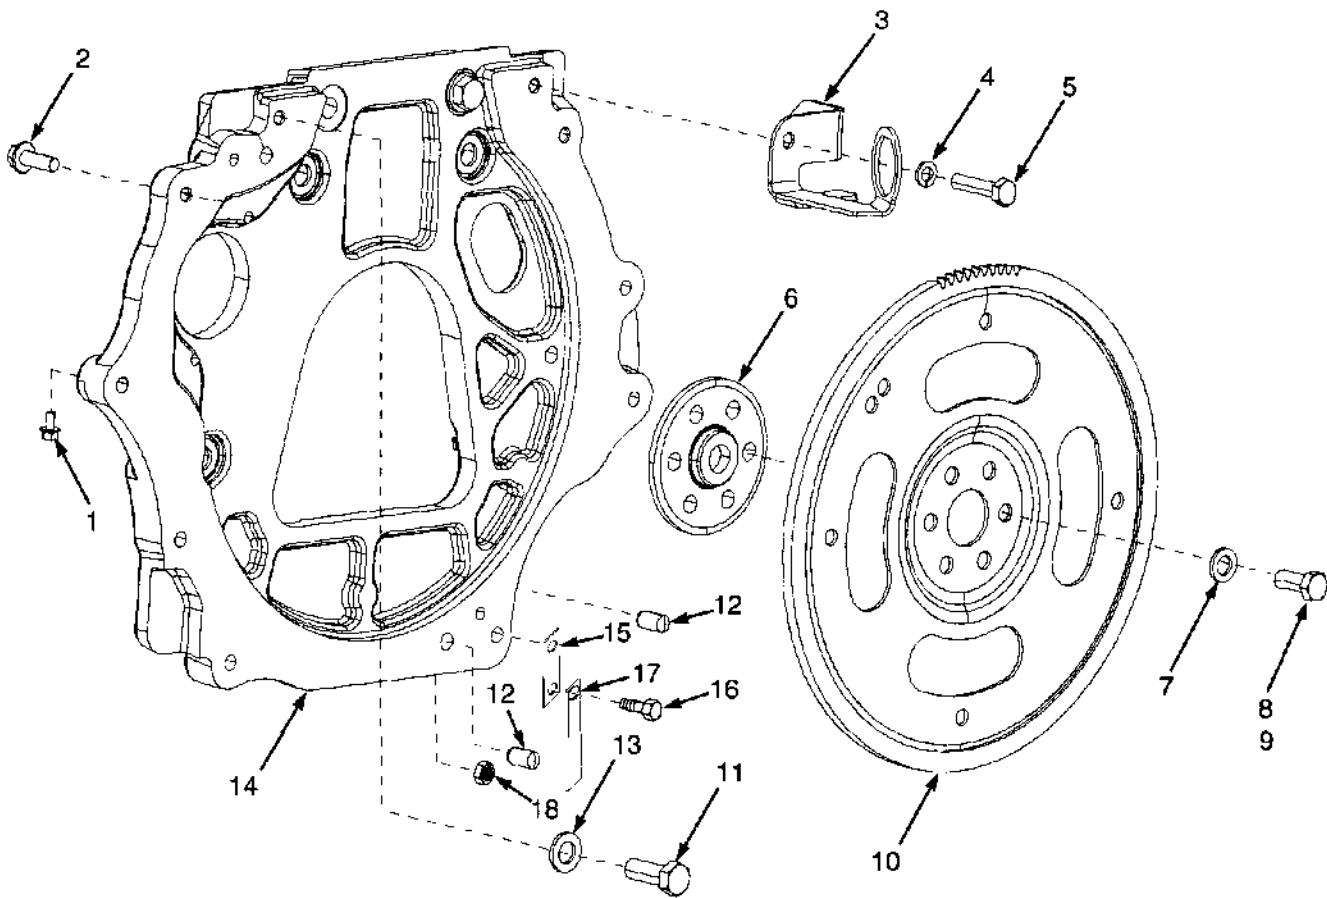

FLYWHEEL AND HOUSING (Figure 2-8) MAZDA 2.0L

HP061060

**FLYWHEEL AND HOUSING
MAZDA 2.0L**

ITEM	PART NO.	DESCRIPTION	QTY
1	1534417	Capscrew.....	3
2	1527884	Capscrew.....	2
3	1551608	Bracket.....	1
4	292682	Lockwasher.....	10
5	292517	Capscrew.....	10
6	1506572	Adapter.....	1
7	296422	Washer.....	6
8	1528415	Capscrew.....	6
9	360387	Sealant.....	AR
10	1605467	Flywheel.....	1
11	2072918	Capscrew.....	6
12	303150	Pin.....	2
13	296424	Washer.....	6
14	1553266	Flywheel Housing.....	1
15	1565832	Bracket.....	1
16	1586013	Capscrew.....	1
17	240072	Static Strap.....	1
18	1460477	Nut (Flange).....	1