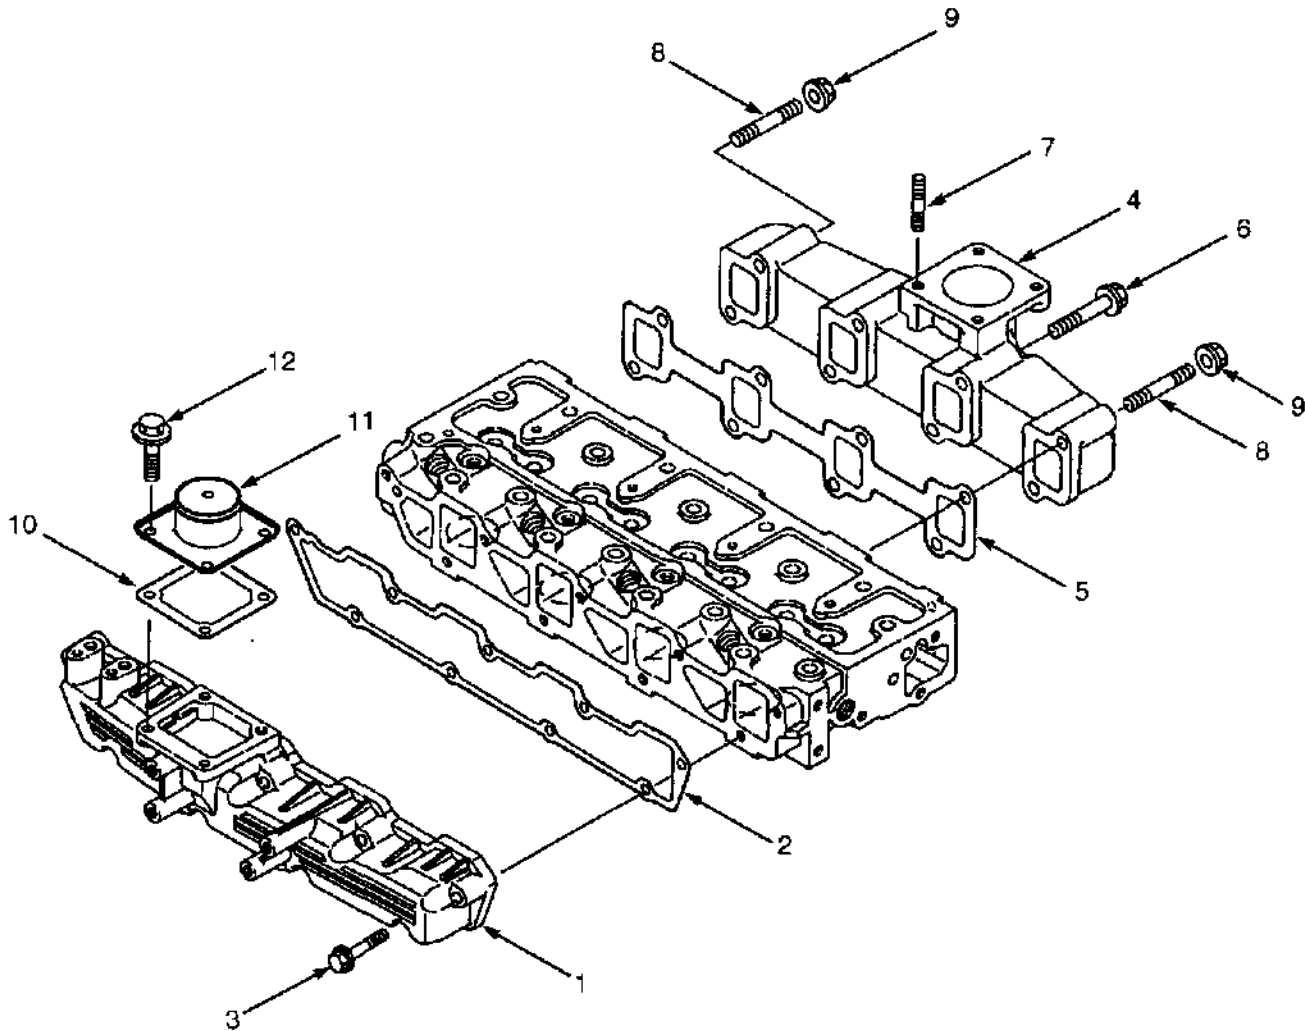

FOOTNOTES:

- a Not illustrated
- b Overhead Exhaust Only

INTAKE AND EXHAUST MANIFOLDS (Figure 2-19) YANMAR 2.6L DIESEL

BP090185

**INTAKE AND EXHAUST MANIFOLDS
YANMAR 2.6L DIESEL**

ITEM	PART NO.	DESCRIPTION	QTY
	1536725	Engine Assembly	1
1	1599556	Intake Manifold	1
2	1599543	Gasket	1
3	1599475	Bolt	9
4	1599559	Exhaust Manifold	1
5	1599560	Gasket	1
6	1599561	Bolt	9
7	1599562	Stud	4
8	1599563	Stud	2
9	2068378	Nut	2
10	1599565	Gasket	1
11	1599567	Joint	1
12	1599568	Bolt	4
	1599898	Gasket Set (Includes Items 2, 5, 10)	1