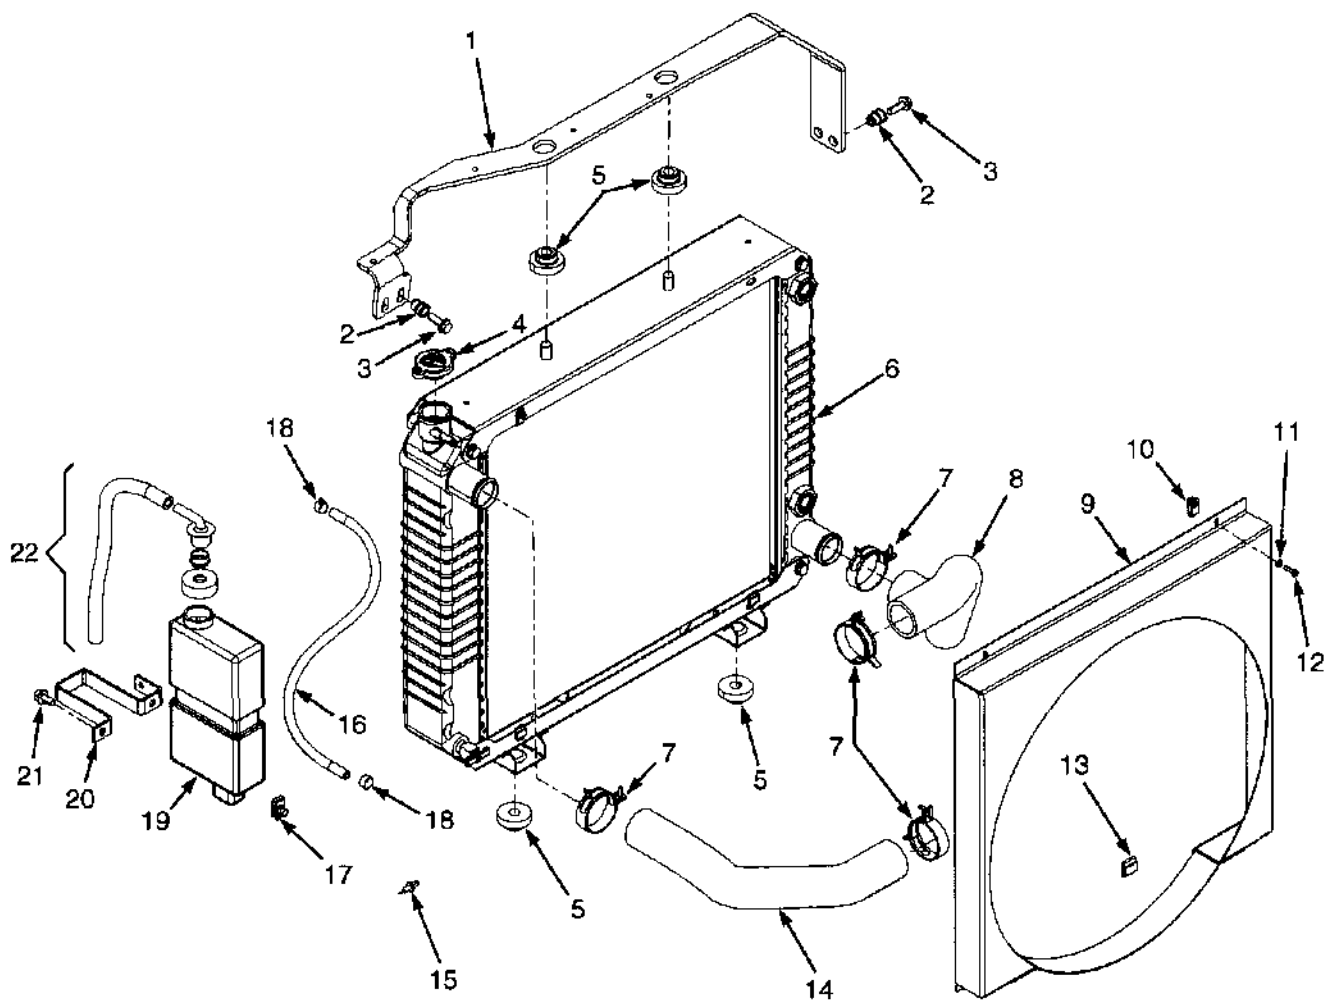

COOLING (Figure 2-16) YANMAR 2.6L DIESEL

BP090177

**COOLING
YANMAR 2.6L DIESEL**

ITEM	PART NO.	DESCRIPTION	QTY
1	1561737	Bracket (Top)	1
2	1530243	Insert.....	4
3	1583611	Capscrew.....	4
4	1352140	Cap	1
5	1529787	Isolator	4
6	2068441	Radiator (Square Wave)	1
6	1569079	Draincock (With Thread Wrap) (Not Illustrated)	1
7	1502001	Clamp	4
8	2068099	Hose (Lower)	1
9	1581392	Shroud	1
10	1535257	Clip	2
11	320154	Washer	2
12	302023	Screw.....	2
13	1329271	Clip	2
14	2068098	Hose (Upper)	1
15	1531404	Sensor (Low Coolant Level) (Optional).....	1
15	14385	Plug (Optional).....	1
15	246108	Sealant	AR
16	1329240	Tube	1
17	1480237	Clip Nut.....	1
18	369815	Clamp	2
19	1347026	Reservoir	1
20	1531167	Bracket.....	1
21	1527879	Capscrew.....	2
22	345455	Outlet Assembly.....	1
22	339735	Hose	1
22	345453	Outlet (Reservoir)	1
22	345454	Cap.....	1
22	336550	Bushing	1