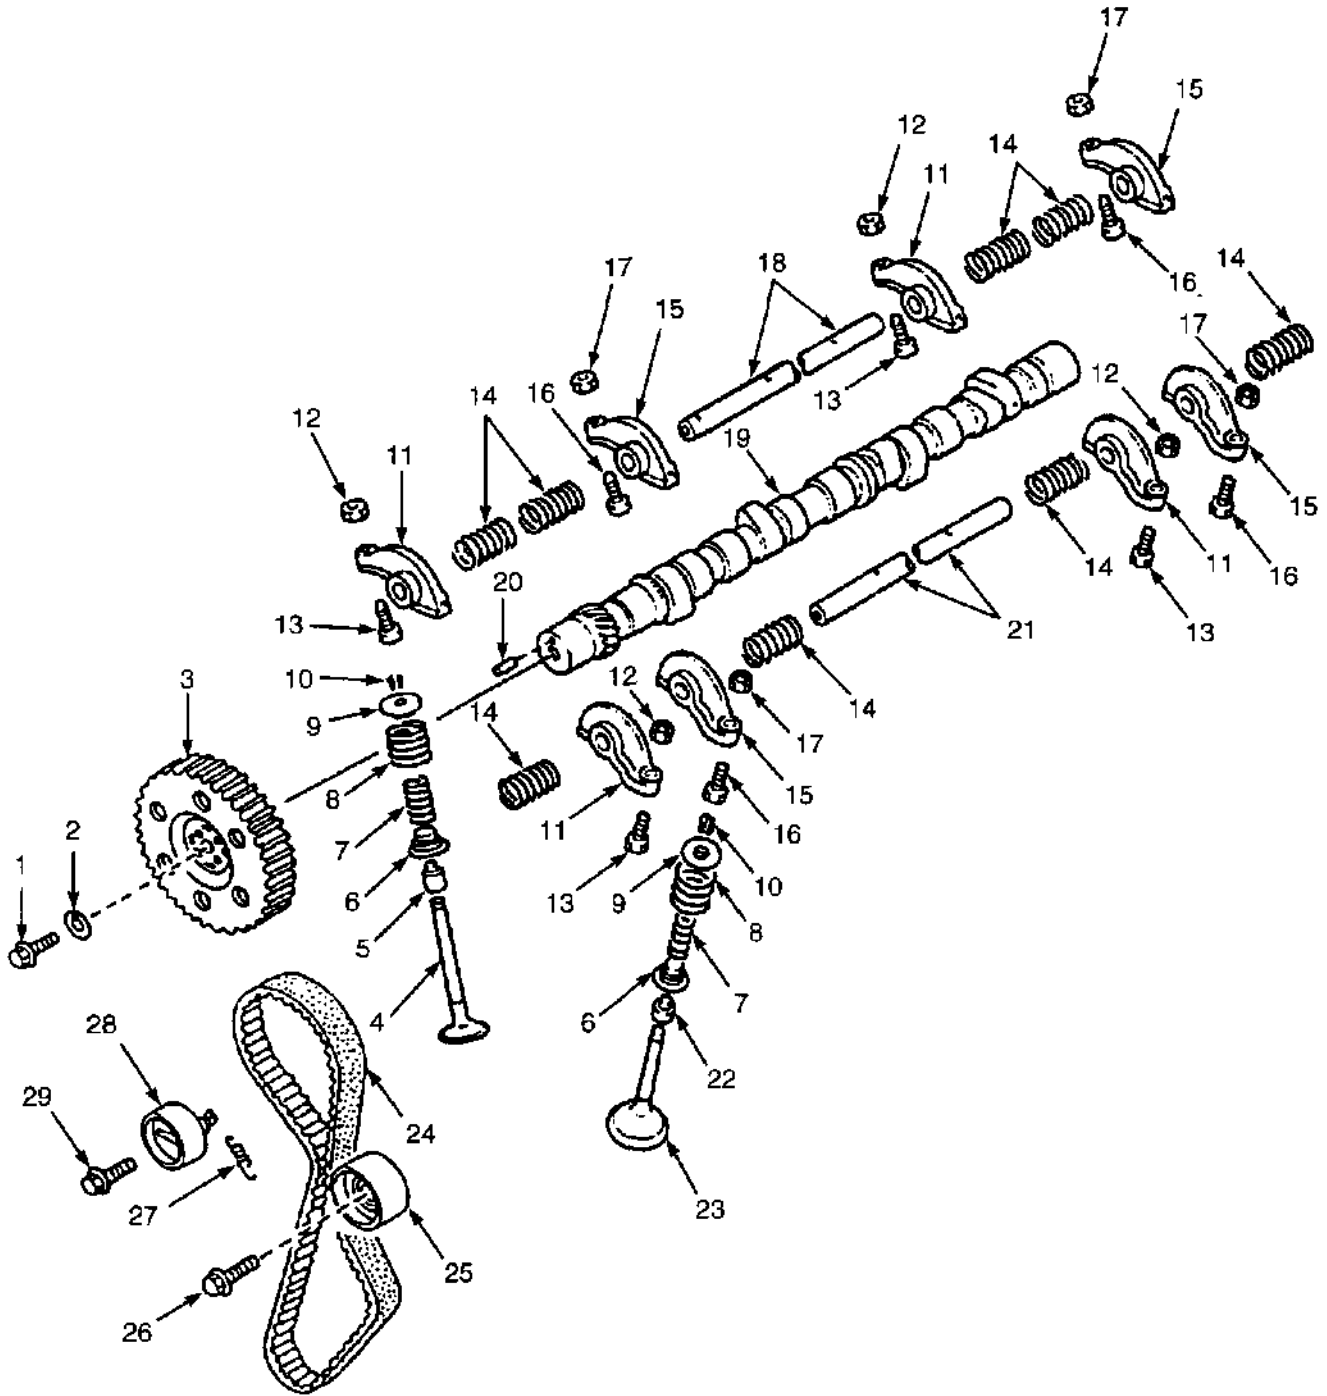

CAMSHAFT AND VALVES (Figure 2-13) MAZDA 2.0L

HP091066

**CAMSHAFT AND VALVES
MAZDA 2.0L**

ITEM	PART NO.	DESCRIPTION	QTY
	1587843	Engine Block (Long)	1
1	1361736	Bolt	1
2	1361737	Washer	1
3	2029095	Pulley (Camshaft)	1
4	1361720	Valve (Intake)	4
5	1361718	Seal	4
6	1361724	Seat	8
7	1361723	Spring	8
8	1361722	Spring	8
9	1361721	Valve Seat	8
10	326612	Keeper	16
11	1361726	Rocker Arm	4
12	1361728	Nut	1
13	1361727	Screw	1
14	1361731	Spring	8
15	1361729	Rocker Arm	4
16	1361727	Screw	1
17	1361728	Nut	1
18	1361730	Shaft	1
19	1361734	Camshaft	1
20	1361717	Pin	1
21	1361732	Shaft	1
22	1361719	Seal	4
23	1361725	Valve (Exhaust)	4
24	1553762	Timing Belt	1
25	2029098	Idler	1
26	1361884	Bolt	1
27	1553763	Spring	1
28	2029097	Belt Tensioner	1
29	1362016	Bolt	1