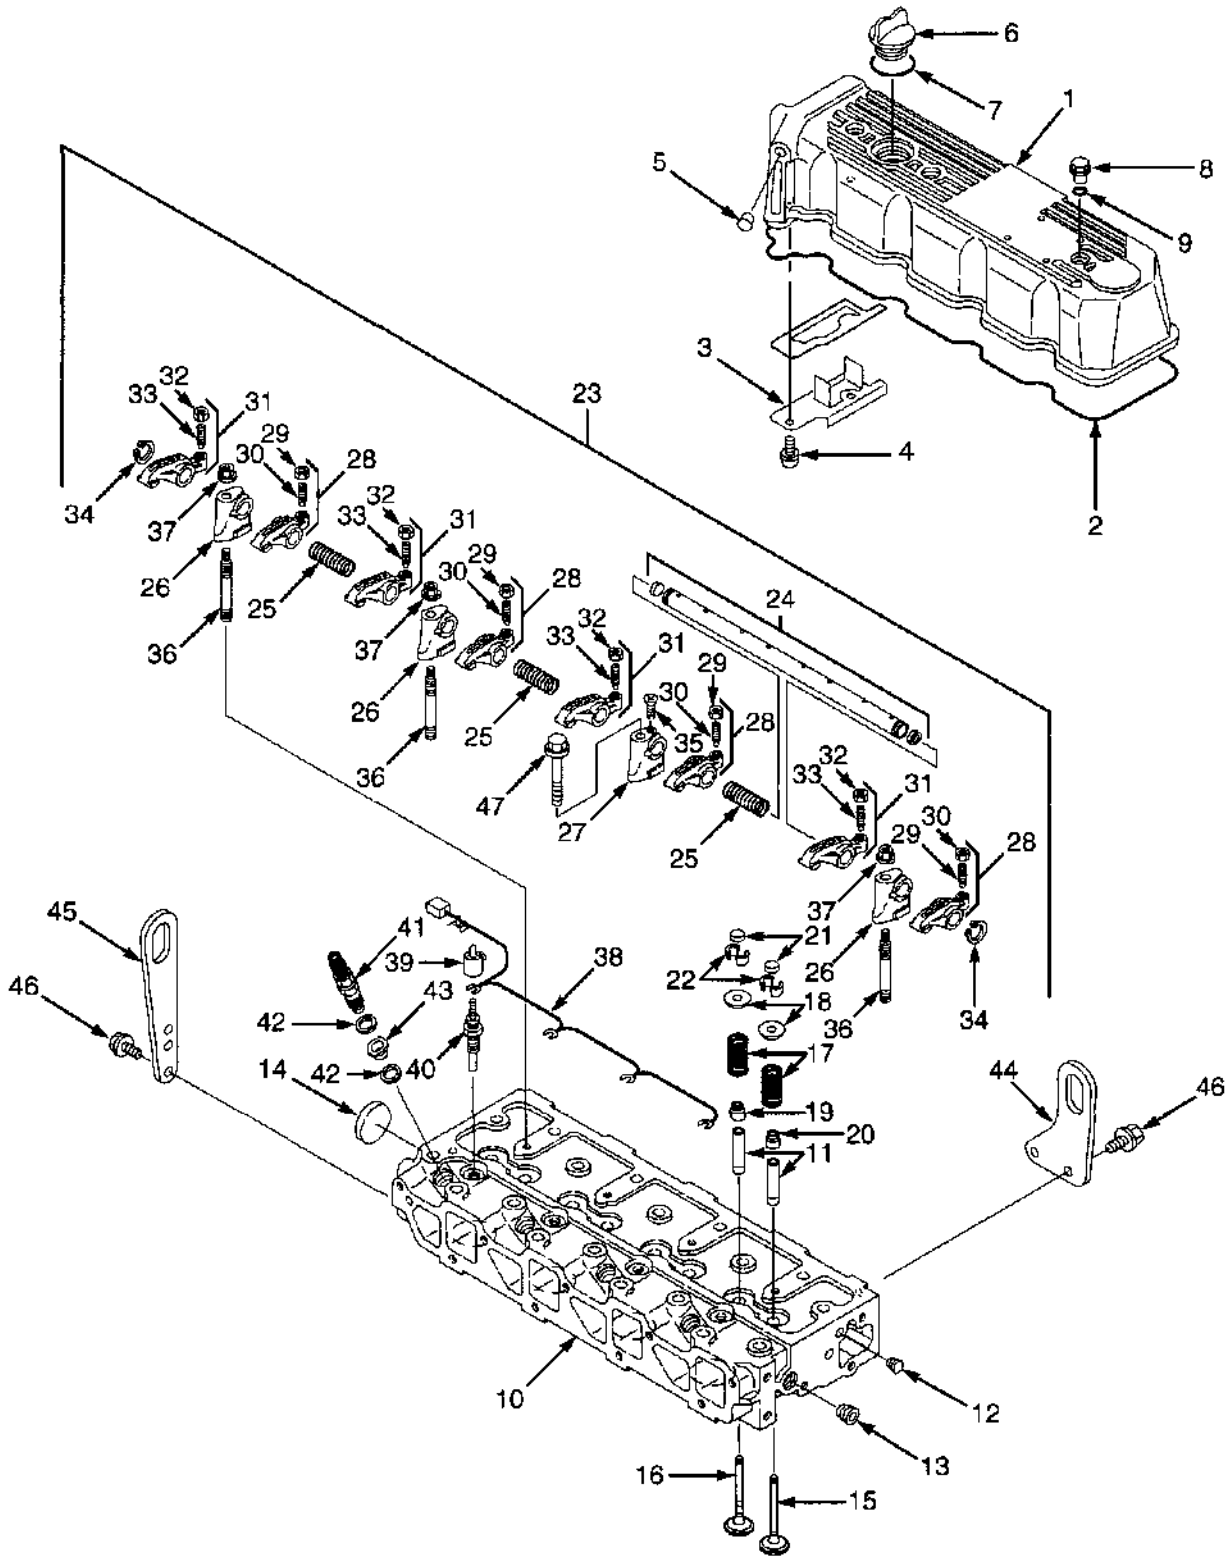

CYLINDER HEAD (Figure 2-23) YANMAR 2.6L DIESEL

BP090184

**CYLINDER HEAD
YANMAR 2.6L DIESEL**

ITEM	PART NO.	DESCRIPTION	QTY
	1536725	Engine Assembly.....	1
1	1599545	Cover.....	1
2	1599546	Gasket.....	1
3	1599547	Plate.....	1
4	1599548	Screw.....	2
5	1599549	Plug.....	1
6	1599463	Cap (Oil Fill).....	1
7	1599464	O-Ring.....	1
8	1599544	Valve Cover Nut.....	3
9	1599550	O-Ring.....	3
10	1599488	Cylinder Head Assembly.....	1
10	1599524	Cylinder Head.....	1
11	1599525	Valve Guide.....	8
12	1599526	Plug.....	1
13	1599441	Plug.....	1
14	1599528	Plug.....	1
15	1599489	Intake Valve.....	4
16	1599516	Exhaust Valve.....	4
17	1599517	Spring.....	8
18	1599518	Retainer.....	8
19	1599519	Seal (Exhaust Valve).....	4
20	1599520	Seal (Intake Valve).....	4
21	1599521	Cap.....	8
22	1599529	Cotter.....	8
23	1599530	Rocker Arm Support Assembly.....	1
24	1599531	Rocker Arm Shaft.....	1
25	1599532	Spring.....	3
26	1599533	Support.....	3
27	1599534	Support.....	1
28	1599535	Intake Rocker Arm Kit.....	4
29	1599536	Screw.....	1
30	1599537	Nut.....	1
31	1599538	Exhaust Rocker Arm Kit.....	4
32	1599536	Screw.....	1
33	1599537	Nut.....	1
34	1599539	Clip.....	2
35	1599540	Screw.....	1
36	1599541	Stud.....	3
37	1599542	Nut.....	3
38	1599553	Connector (Glow Plug).....	1
39	1599557	Cover.....	4
40	1599552	Glow Plug.....	4
41	1599818	Fuel Injector Assembly (See Figure 3-10).....	4
42	1599523	Gasket.....	8
43	1599522	Protector.....	4
44	1599487	Lifting Eye.....	1
45	1599486	Lifting Eye.....	1
46	1599470	Bolt.....	4
47	1599555	Bolt.....	1
	1599898	Gasket Set (Includes Items 2, 7, 9, 19-20, 42-43).....	1