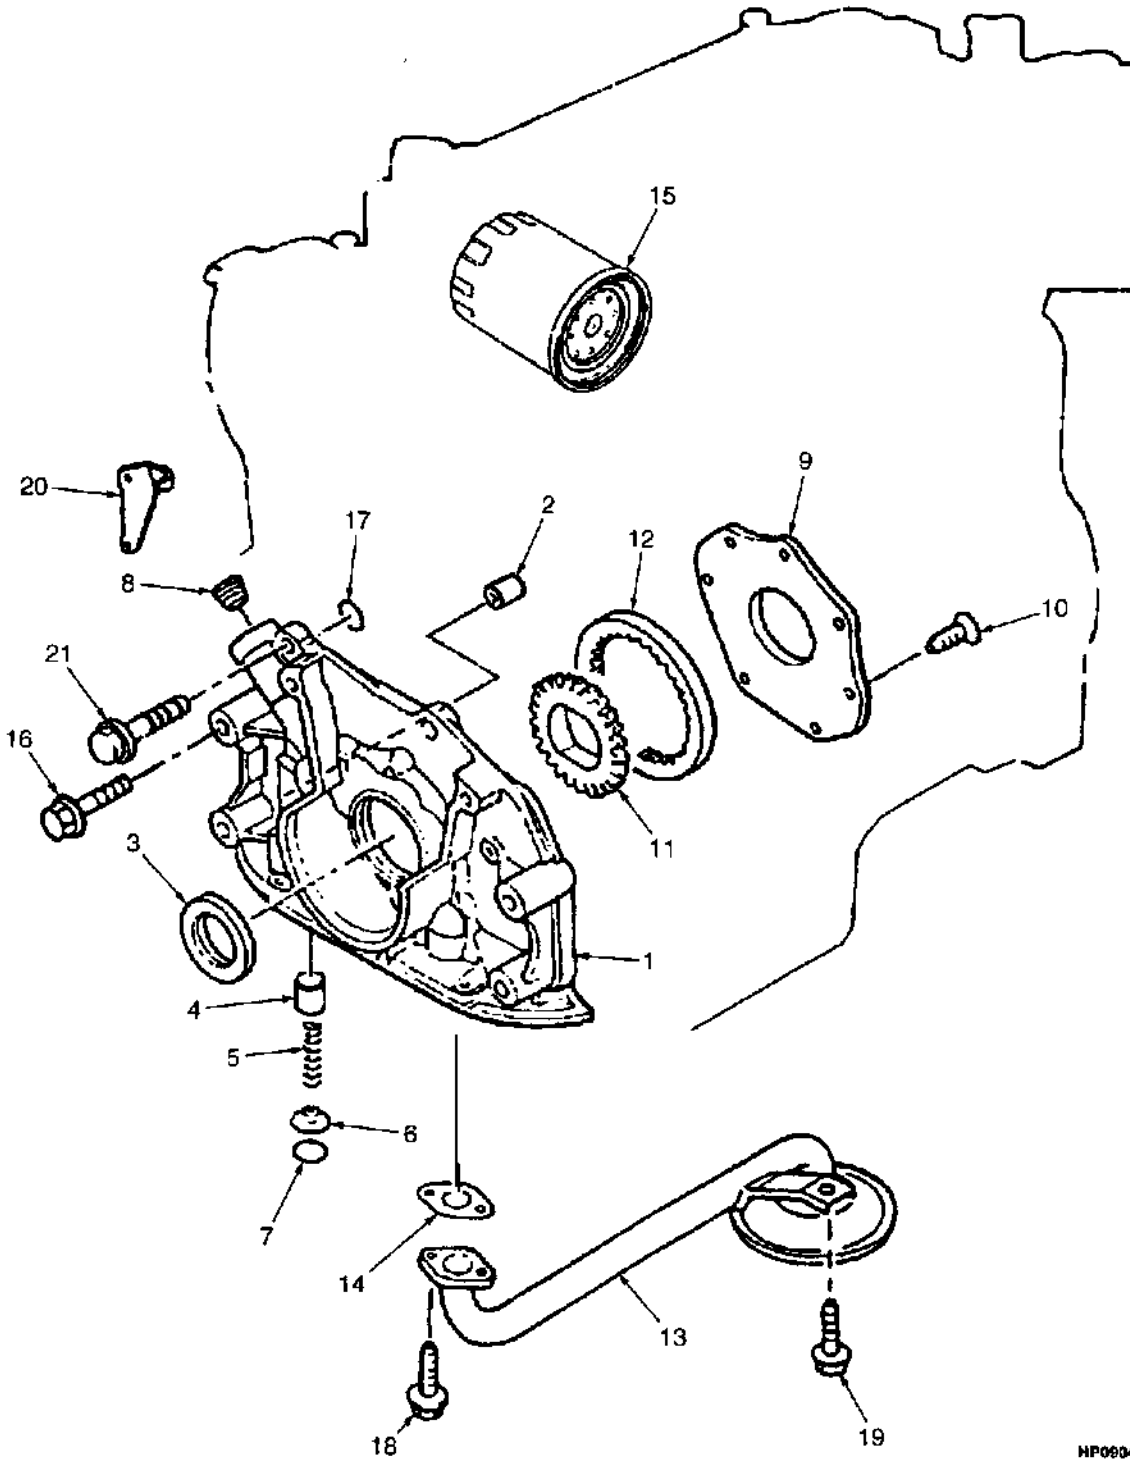

ENGINE MOUNTING (Figure 2-1)

BP000184

ENGINE MOUNTING**KEY:****A: Mazda Engine****B: Yanmar Diesel Engine**

ITEM	PART NO.	DESCRIPTION	QTY	
			A	B
1	1557478	Engine Mount (RH)	1	..
1	1557479	Engine Mount (LH)	1	..
2	1557767	Engine Mount	2
3	293698	Capscrew	2	2
4	1504075	Washer	2	2
5	1557737	Washer	4	4
6	2069951	Isolator	4	4
7	1565453	Nut (Flange)	2	2
8	1565150	Bolt (Flange)	8	8

TIMING GEAR COVER AND OIL PAN (Figure 2-10) MAZDA 2.0L

HP001085

**TIMING GEAR COVER AND OIL PAN
MAZDA 2.0L**

ITEM	PART NO.	DESCRIPTION	QTY
	1587843	Engine Block (Long)	1
1	1362001	Bolt	5
2	1553716	Cover (Upper Timing Belt).....	1
3	1553717	Gasket.....	1
4	1553715	Housing Assembly.....	1
5	1361688	Oil Seal	1
6	1361692	Hose.....	1
7	1362012	Stud.....	2
8	326504	Nut.....	1
9	1361679	Gasket.....	1
10	1361689	Cover Assembly	1
11	1361691	Oil Seal (Rear)	1
12	1362010	Pin.....	2
13	1362011	Bolt	6
14	1371652	Cover.....	1
15	1361690	Gasket.....	1
16	1361680	Oil Pan Assembly	1
17	1362015	Gasket.....	1
18	1361681	Drain Plug	1
19	1370736	Capscrew	19
20	1361682	Gasket (Oil Pan).....	1
21	1370737	Sealant	1
22	2051128	Cover.....	1
23	2028853	Gasket.....	1
24	2029086	Bolt	1
25	1369993	Bolt	2
	2045036	Gasket Kit (Includes Items 3, 5, 9-11, 20, 23)	1

OIL PUMP AND FILTER (Figure 2-11) MAZDA 2.0L

HP090491

**OIL PUMP AND FILTER
MAZDA 2.0L**

ITEM	PART NO.	DESCRIPTION	QTY
	1587843	Engine Block (Long)	1
1	1455676	Oil Pump.....	1
2	1361798	Pin.....	2
3	1361688	Oil Seal	1
4	1455674	Plunger.....	1
5	326748	Spring.....	1
6	326749	Seat.....	1
7	1361879	Snap Ring	1
8	1495426	Plug.....	1
9	2029100	Cover.....	1
10	1455677	Screw	7
11	2029101	Gear	1
12	2029102	Gear	1
13	1361806	Strainer.....	1
14	1361807	Gasket	1
15	333642	Filter	1
16	1553878	Bolt	2
17	1361801	O-Ring	1
18	1361878	Screw	2
19	1361868	Screw	1
20	1495427	Pin (Top Indicator)	1
21	2029103	Bolt	4