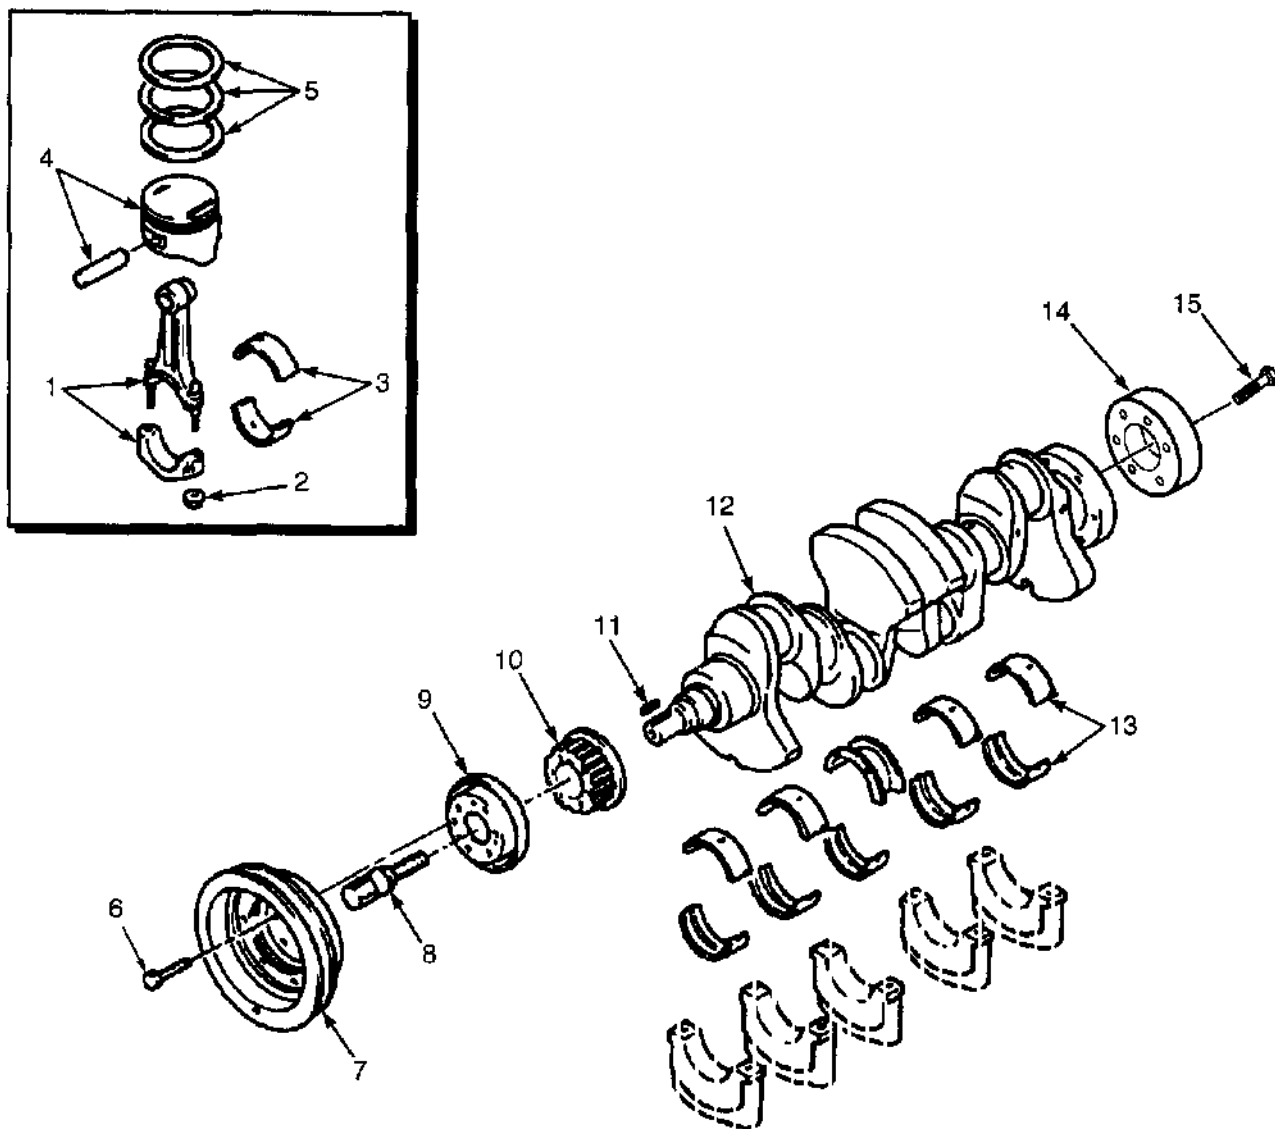

CRANKSHAFT AND PISTONS (Figure 2-14) MAZDA 2.0L

HP090487

**CRANKSHAFT AND PISTONS
MAZDA 2.0L**

KEY:

A: Gasoline

B: LPG

ITEM	PART NO.	DESCRIPTION	QTY	
			A	B
	1587843	Engine Block (Long)	..	1
1	1361694	Piston Rod Assembly	4	4
2	1361695	Nut	2	2
3	d 1361703	Bearing Set	1	1
3	a 1361704	Bearing Set	1	1
3	b 1361705	Bearing Set	1	1
3	c 1361706	Bearing Set	1	1
4	d 1572593	Piston	..	4
4	d 1361714	Piston	4	..
4	a 1572597	Piston	..	4
4	a 1361715	Piston	4	..
4	b 1572595	Piston	..	4
4	b 1361716	Piston	4	..
5	d 1495473	Piston Ring Set.....	1	1
5	a 1495475	Piston Ring Set.....	1	1
5	b 1495474	Piston Ring Set.....	1	1
6	1361700	Bolt (Pulley).....	6	6
7	1495472	Pulley (Crankshaft).....	..	1
8	1361701	Bolt	..	1
9	2045033	Plate	1	1
10	2045030	Pulley (Timing Belt)	1	1
11	1361697	Key	1	1
12	1361696	Crankshaft	1	1
13	d 1361710	Bearing Set	1	1
13	a 1361713	Bearing Set	1	1
13	b 1361711	Bearing Set	1	1
13	c 1361712	Bearing Set	1	1
14	2021442	Back Plate	1	1
15	2021438	Bolt	1	1

FOOTNOTES:

a 0.25 mm

b 0.50 mm

c 0.75 mm

d Standard