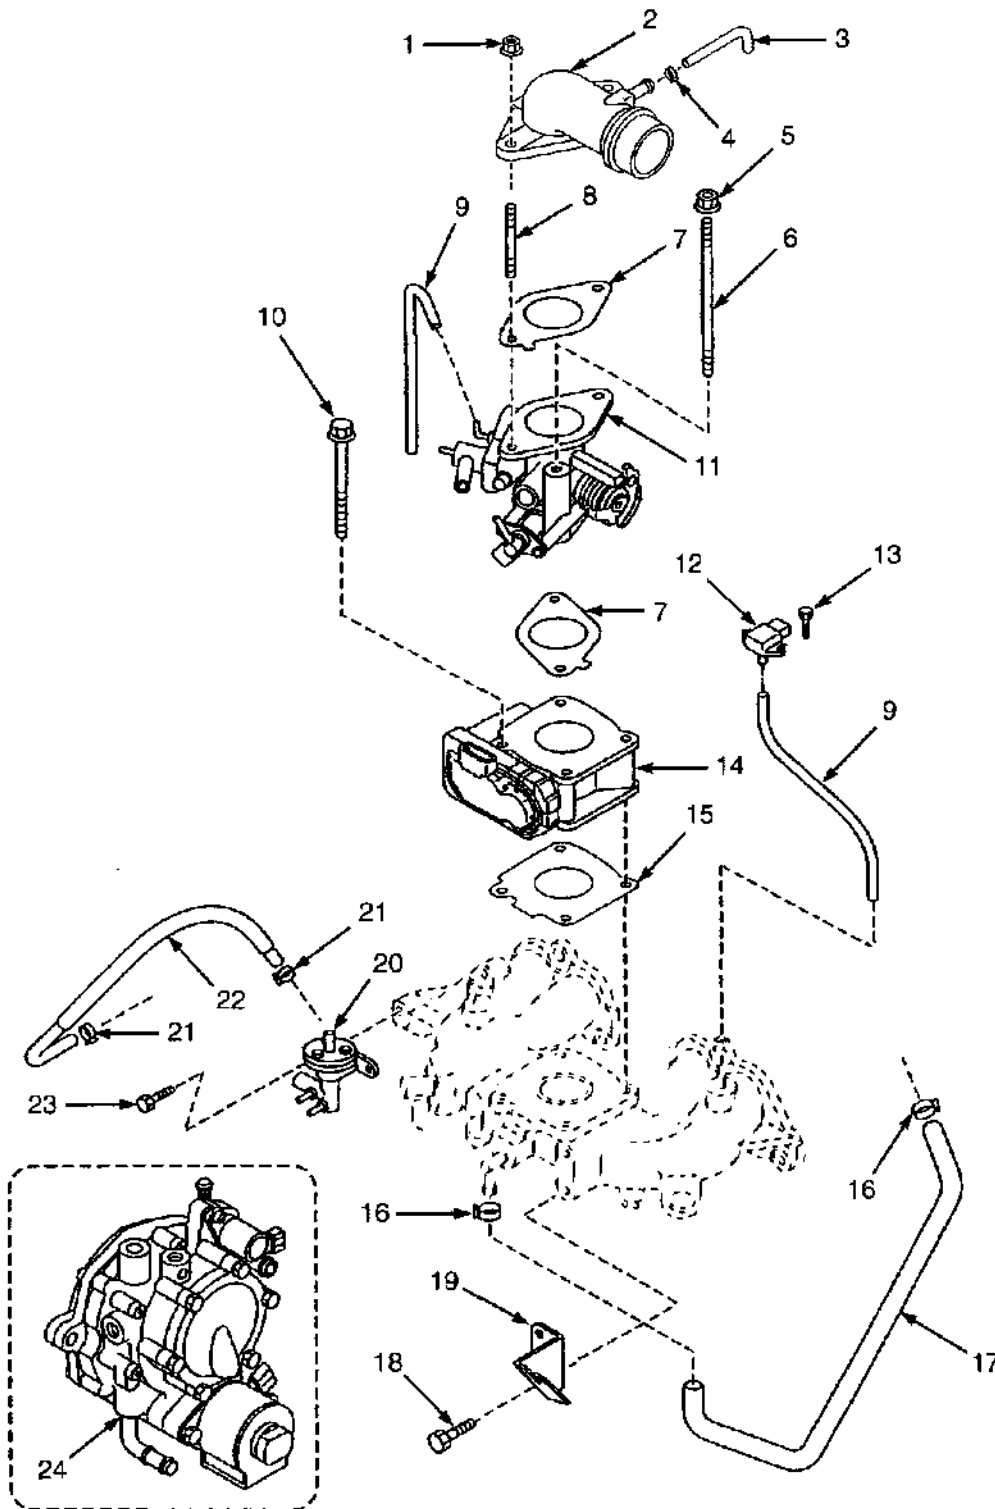

INTAKE AND EXHAUST MANIFOLDS (Figure 2-6) MAZDA 2.0L

BP000192

**INTAKE AND EXHAUST MANIFOLDS
MAZDA 2.0L**

ITEM	PART NO.	DESCRIPTION	QTY
1	1361898	Bolt	3
2	1370691	Cover	1
3	1361747	Gasket Set	1
4	1370689	Gasket	2
5	1370690	Washer	6
6	1361746	Nut	6
7	1370688	Manifold (Exhaust)	1
8	1361745	Stud	4
9	1338308	Gasket	1
10	1553776	Gasket	1
11	1361885	Bolt	2
12	1573015	Intake Manifold	1
13	1368743	Washer	1
14	1366902	Bolt	1
15	1368886	Washer	1
16	1539962	Sensor (Air Temperature)	1
17	326504	Nut	4

ENGINE FUEL SYSTEM AND EMISSION CONTROL (Figure 2-7) MAZDA 2.0L

BP090011

**ENGINE FUEL SYSTEM AND EMISSION CONTROL
MAZDA 2.0L**

ITEM	PART NO.	DESCRIPTION	QTY
1	2066629	Nut	2
2	1573118	Air Funnel	1
3	1573562	Hose (Ventilation)	1
4	1361871	Clamp	1
5	326504	Nut	2
6	1582323	Stud	2
7	1573117	Gasket	2
8	1553774	Stud	2
9	a 1495413	Hose	AR
10	1582321	Bolt	1
11	1573119	Carburetor	1
12	1548352	Sensor (MAP)	1
13	1582324	Screw	2
14	1553838	Governor	1
15	1553832	Gasket	1
16	1366933	Clamp	2
17	1573564	Hose (PCV)	1
18	1361898	Bolt	2
19	1573021	Bracket (Throttle)	1
20	1581048	Fuel Filter Assembly	1
20	1583593	Cover Set	1
20	1581051	Screw Set	1
20	1581052	Fuel Filter Set (With O-Ring)	1
21	1553799	Clamp	2
22	1573120	Hose (Fuel)	1
23	1361878	Screw	2
24	1594144	Regulator Lockout	1

OIL PUMP AND FILTER (Figure 2-11) MAZDA 2.0L

HP090491

**OIL PUMP AND FILTER
MAZDA 2.0L**

ITEM	PART NO.	DESCRIPTION	QTY
	1587843	Engine Block (Long)	1
1	1455676	Oil Pump.....	1
2	1361798	Pin.....	2
3	1361688	Oil Seal	1
4	1455674	Plunger.....	1
5	326748	Spring.....	1
6	326749	Seat.....	1
7	1361879	Snap Ring	1
8	1495426	Plug.....	1
9	2029100	Cover.....	1
10	1455677	Screw	7
11	2029101	Gear	1
12	2029102	Gear	1
13	1361806	Strainer.....	1
14	1361807	Gasket	1
15	333642	Filter	1
16	1553878	Bolt	2
17	1361801	O-Ring	1
18	1361878	Screw	2
19	1361868	Screw	1
20	1495427	Pin (Top Indicator)	1
21	2029103	Bolt	4