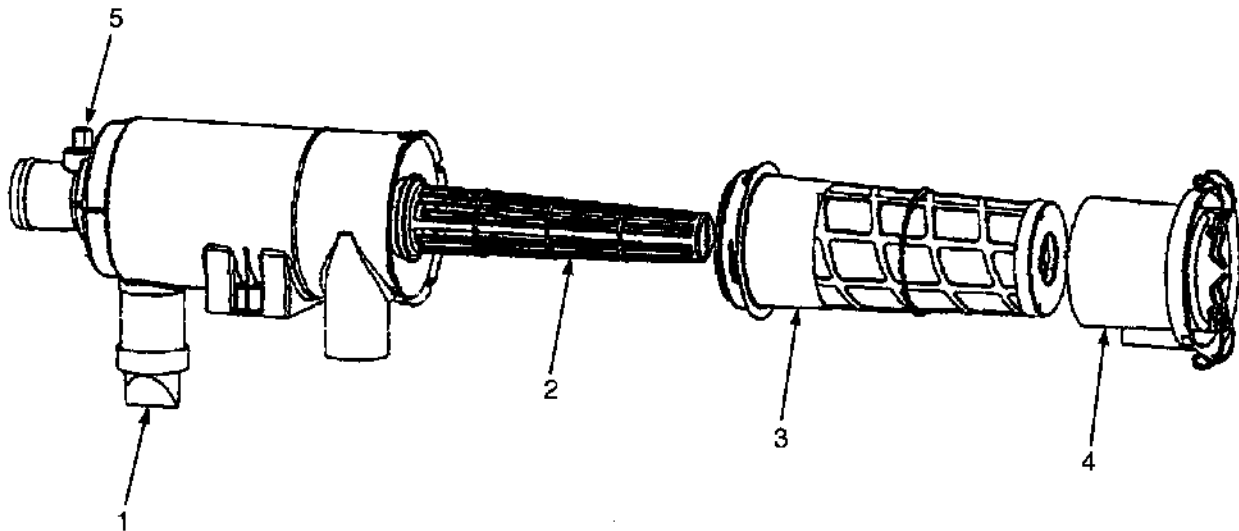

AIR CLEANER SYSTEM (Figure 3-1) MAZDA 2.0L

EP130095

**AIR CLEANER SYSTEM
MAZDA 2.0L**

ITEM	PART NO.	DESCRIPTION	QTY
1	1581438	Elbow.....	1
2	1581439	Retainer.....	1
3	1502079	Grommet.....	1
4	115696	Clamp.....	1
5	2067476	Grill.....	1
6	1502034	Hose.....	1
7	112989	Clamp.....	3
8	1583611	Capscrew.....	2
9	1501848	Bracket.....	1
10	1530243	Insert.....	3
11	1527880	Capscrew.....	3
12	2055193	Air Cleaner Assembly (See Figure 3-4).....	1
13	1502032	Hose (Air Cleaner).....	1

AIR CLEANER SYSTEM (Figure 3-2) DIESEL

BP130158

**AIR CLEANER SYSTEM
DIESEL**

ITEM	PART NO.	DESCRIPTION	QTY
1	1581438	Elbow	1
2	1502079	Grommet.....	1
3	115696	Clamp	1
4	1565212	Hose (Dirty Air)	1
5	112989	Clamp	5
6	1565211	Silencer.....	1
7	1527876	Capscrew.....	2
8	1566420	Clip Nut.....	2
9	1565199	Elbow	1
10	1501855	Air Cleaner Assembly (see Figure 3-4)	1
11	1583611	Capscrew.....	3
12	1566419	Strap	1
13	1530243	Insert.....	3
14	1527880	Capscrew.....	2
15	1501849	Bracket.....	1
16	1568082	Hose (Clean Air)	1
17	1581439	Retainer	1

PRE-CLEANER AND MOUNT (Figure 3-3)

BP130082

ITEM	PART NO.	DESCRIPTION	QTY
1	1501888	Pre-Cleaner	1
2	1565201	Air Duct.....	1
3	2071261	Capscrew.....	2
4	1506738	Washer	2
5	1531558	Insert.....	2

AIR CLEANER FILTER ASSEMBLY (Figure 3-4) LPG AND DIESEL