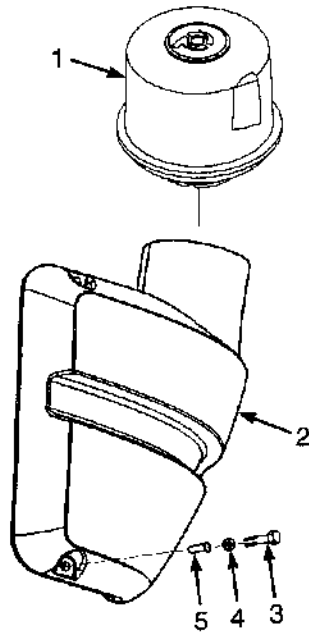

PRE-CLEANER AND MOUNT (Figure 3-3)

BP130082

ITEM	PART NO.	DESCRIPTION	QTY
1	1501888	Pre-Cleaner	1
2	1565201	Air Duct.....	1
3	2071261	Capscrew.....	2
4	1506738	Washer	2
5	1531558	Insert.....	2