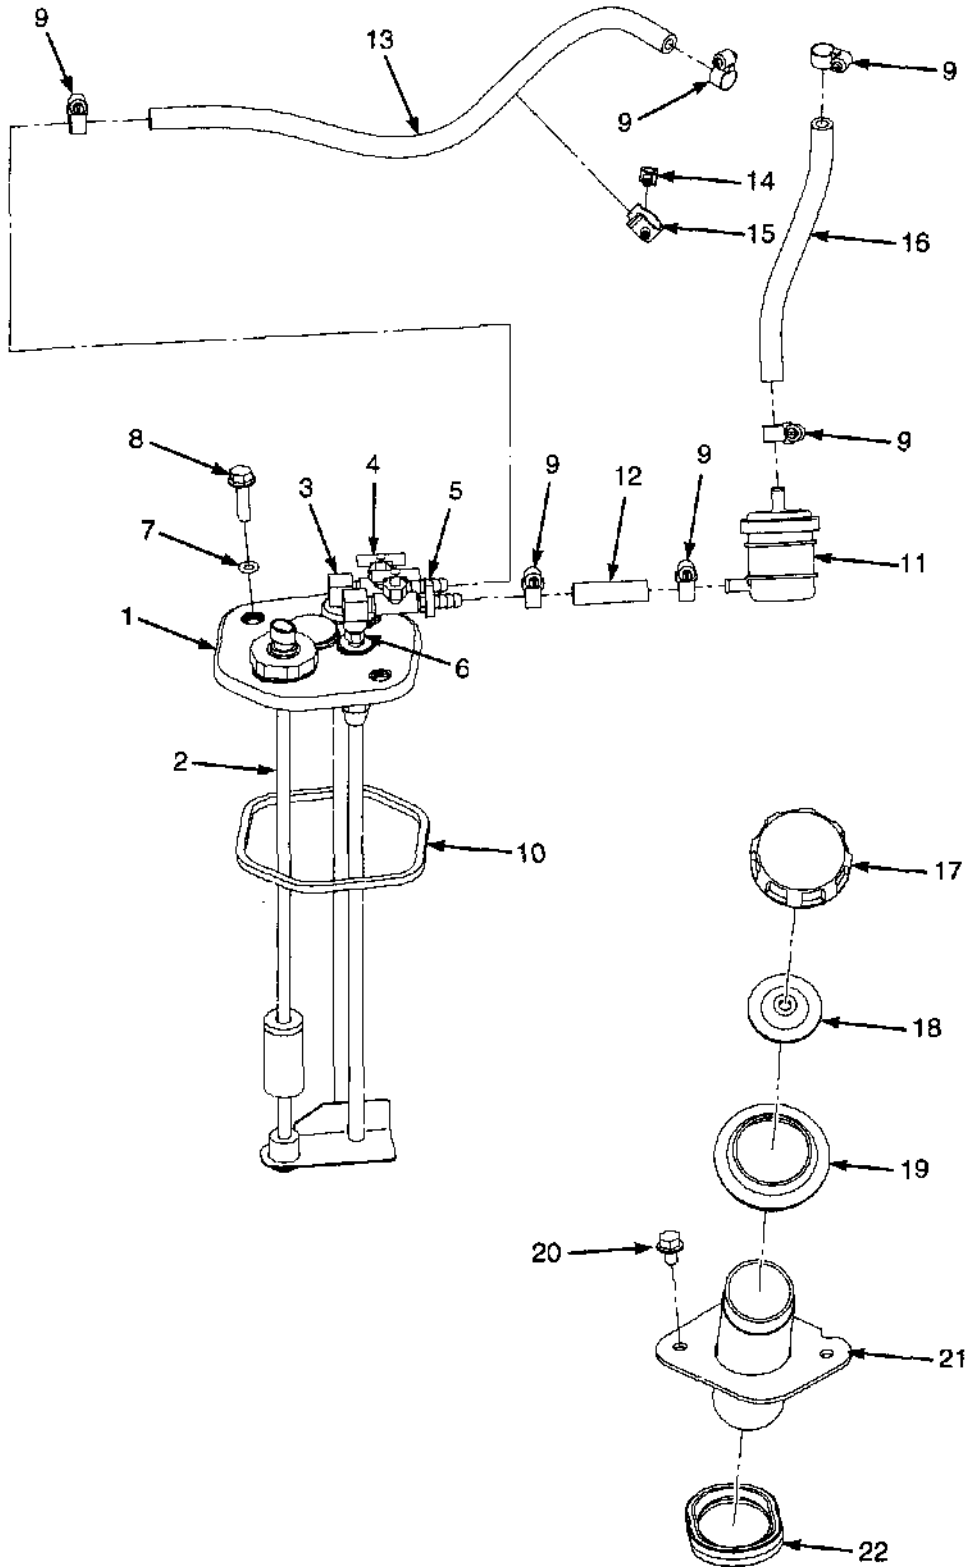

LPG TANK BRACKET (Figure 3-7) SWING OUT/DROP DOWN

BP130180

**LPG TANK BRACKET
SWING OUT/DROP DOWN**

ITEM	PART NO.	DESCRIPTION	QTY
	1584269	LPG Bracket Assembly	1
1	1517437	Pivot (Intermediate)	1
2	34507	Snap Ring	1
3	1568839	Washer (Pivot)	1
4	184451	Ball Bearing	2
5	1568853	Washer (Thrust)	1
6	302363	Pin	1
7	1581887	Shaft	1
8	1581888	Bushing	2
9	1584270	Support	1
10	1517405	Latch	1
11	1379455	Retention Strap	1
12	293612	Capscrew	2
13	1534649	Pin Weldment	1
14	320157	Washer	4
15	1534674	Plate	1
16	1581899	Capscrew	4
16	264134	Sealant	AR
17	1581739	Nut	4
18	296151	Capscrew	1
19	1398099	Plug	4
20	1534677	Pin	1
21	1581898	Washer	1
22	1585835	Capscrew	2
23	1581583	Capscrew	1
23	246108	Sealant	AR
24	1534679	Block (Anti-Rattle)	1
25	101809	Relief Valve	1
25	264134	Sealant	AR
26	1534675	Fitting	1
27	1525459	Pin (Alignment)	1
28	1581559	Washer	1
29	1528899	Compression Spring	1
30	182118	Retaining Ring	1
31	1525451	Fitting	1
32	1581579	Capscrew	1
33	1534671	Pin	1
34	1534672	Ring	1
35	1528903	Compression Spring	1
36	1568844	Base	1
37	1525478	Pin	1
38	292656	Nut	1
38	246108	Sealant	AR
39	1586013	Capscrew	1
40	1581557	Washer	2
41	1525442	Retaining Ring	2
42	1402414	Gas Spring	1

FUEL SYSTEM (Figure 3-8) DIESEL

BP130184

FUEL FILTER (Figure 3-9) YANMAR 2.6L DIESEL

BP090191

**FUEL FILTER
YANMAR 2.6L DIESEL**

ITEM	PART NO.	DESCRIPTION	QTY
	1536725	Engine Assembly	1
1	1599833	Water Separator	1
2	1599834	Body	1
3	1599835	Sensor	1
4	1599836	Plug	1
5	1599837	O-Ring	1
6	1599838	Element Kit	1
7	1599839	Filter	1
8	1599801	Bolt	2
9	1599841	Pipe	1
10	1599842	Clamp	2
11	1599843	Clamp	2
12	1586457	Fuel Filter	1