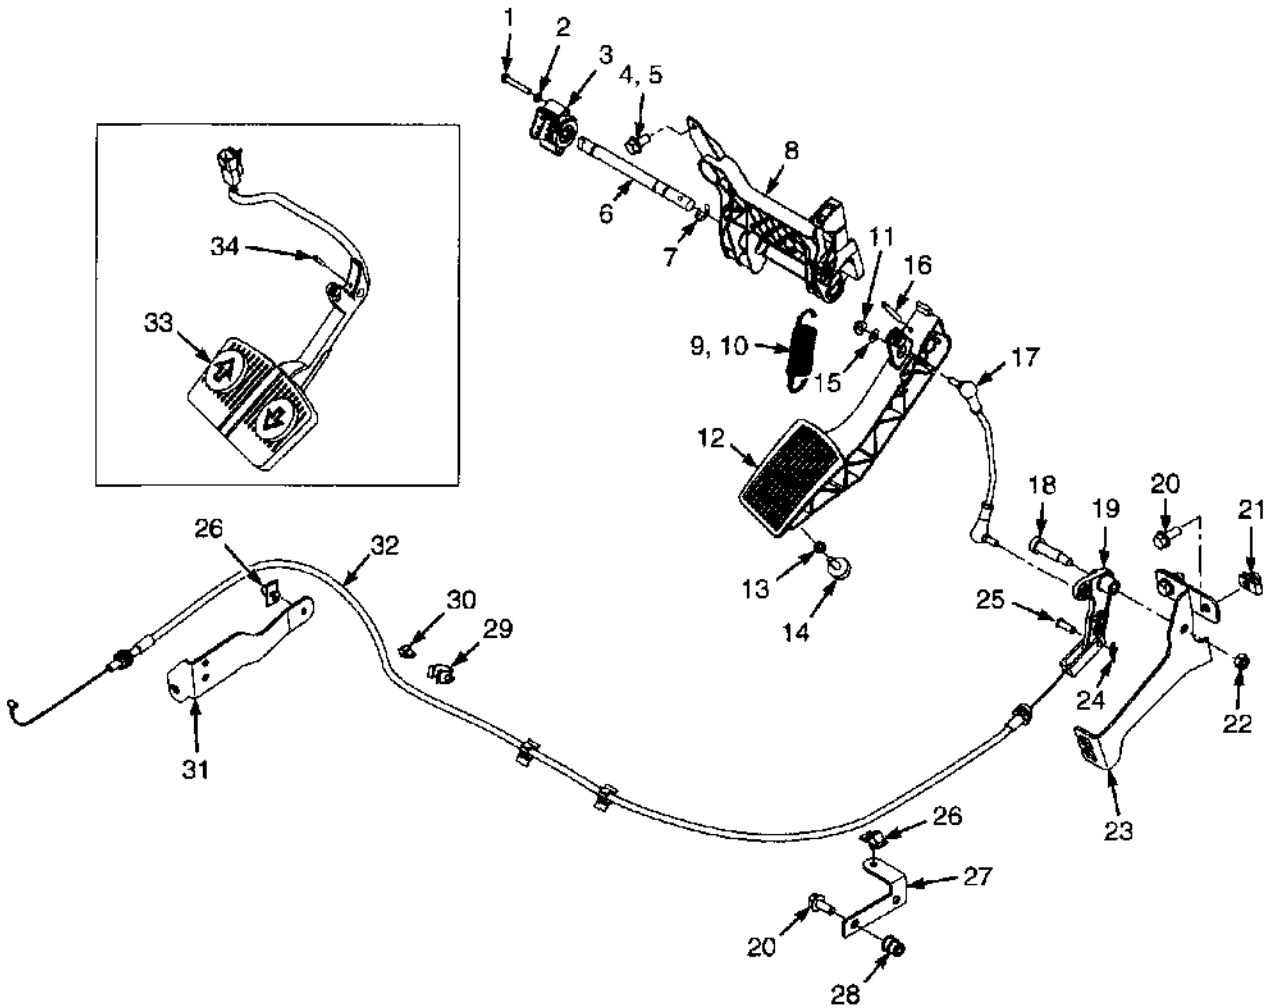

THROTTLE LINKAGE (Figure 3-11) MAZDA 2.0L

BP130104

**THROTTLE LINKAGE
MAZDA 2.0L**

ITEM	PART NO.	DESCRIPTION	QTY
1	1564752	Screw.....	2
2	296378	Washer.....	2
3	2063842	Throttle Position Sensor.....	1
4	1527879	Capscrew.....	3
5	251099	Adhesive.....	AR
6	1556962	Shaft.....	1
7	1530971	Retaining Ring.....	1
8	1538488	Base (Throttle).....	1
9	1582303	Spring (Inner).....	1
10	1582302	Spring (Outer).....	1
11	1514429	Nut (Flange).....	2
12	2071181	Pedal (Standard).....	1
13	329069	Nut.....	1
14	1530311	Screw (Stop).....	1
15	320156	Washer.....	2
16	302443	Pin.....	1
17	1538782	Push Rod Assembly.....	1
17	1538490	Pushrod.....	1
17	2308541	Jam Nut.....	2
17	2027949	Joint Ball.....	2
18	1399802	Bolt.....	1
19	1538162	Bellcrank.....	1
20	1527880	Capscrew.....	4
21	1480237	Clip Nut.....	2
22	302400	Locknut.....	1
23	1609374	Bracket (Throttle Cable).....	1
24	1517361	Cotter Pin.....	1
25	126	Rod End Pin.....	1
26	1562088	Clip.....	4
27	1542082	Bracket (RH Frame).....	1
28	1530243	Insert.....	2
29	1543691	Clamp (Swivel).....	1
30	1542440	Clamp (Swivel).....	1
31	1569544	Bracket (Engine).....	1
32	2067391	Throttle Cable.....	1
33	1557269	Monotrol Pedal Assembly (See Figure 3-13).....	1
33	1340470	Pad.....	1
34	302437	Cotter Pin (Monotrol Pedal).....	1