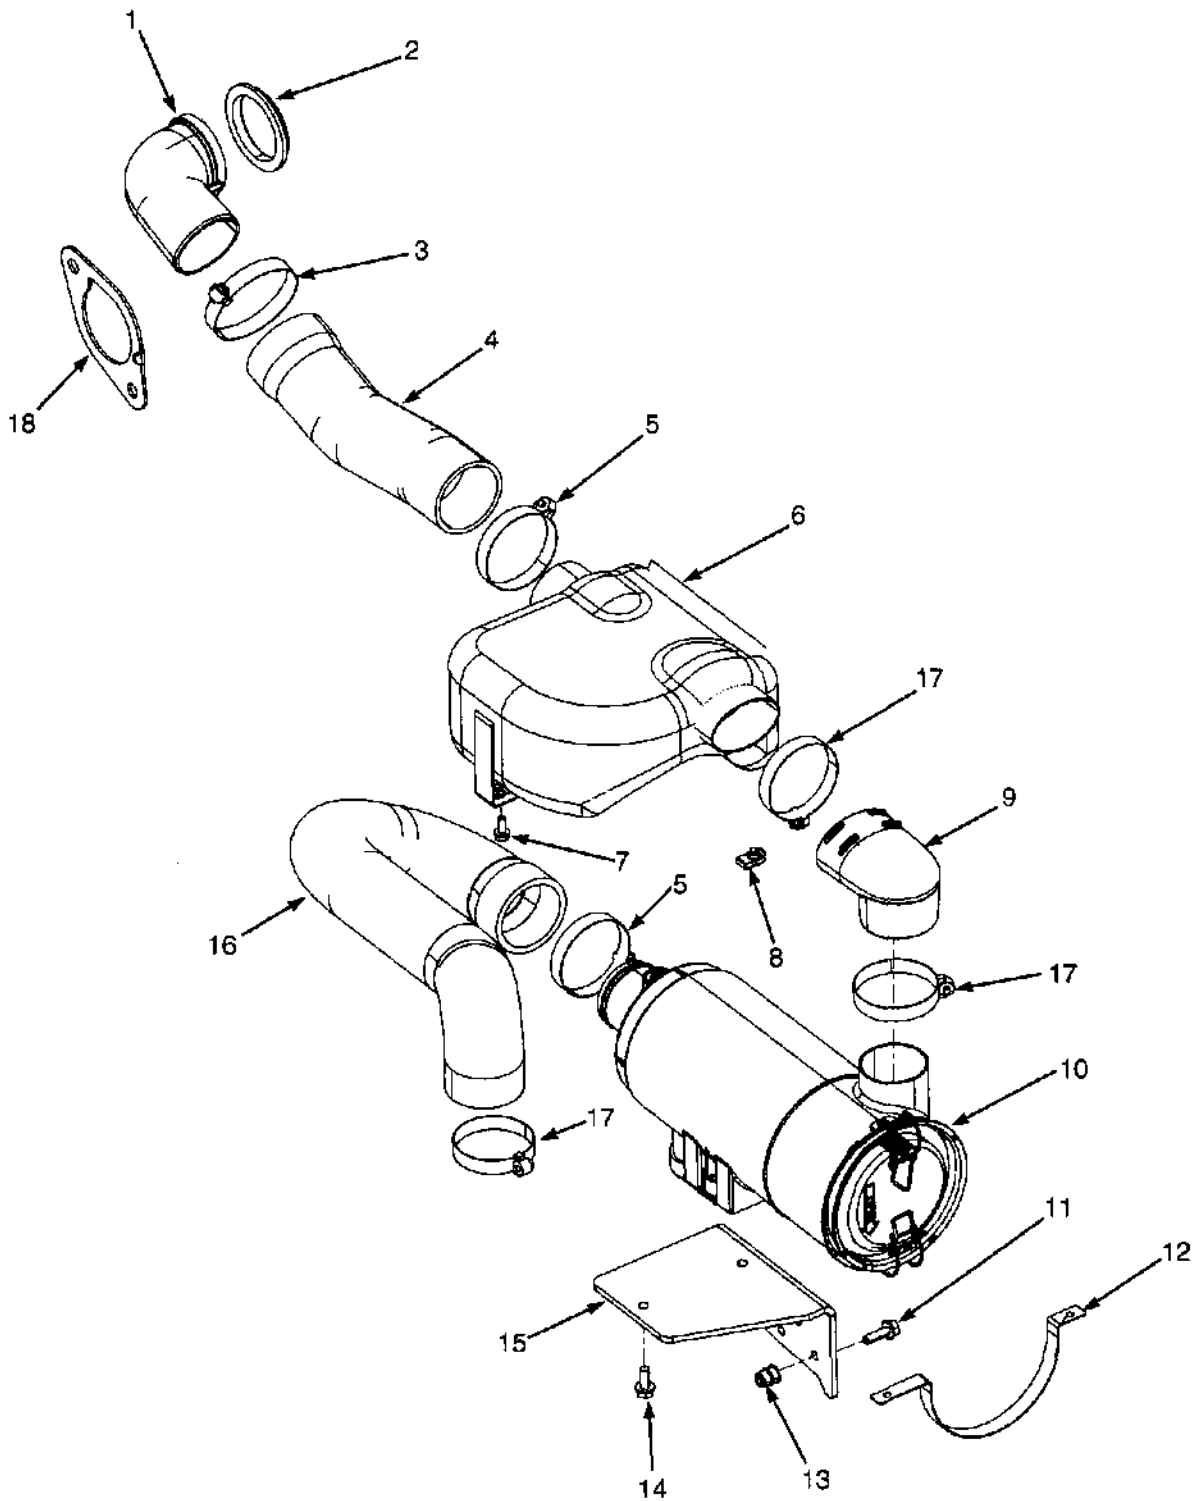

AIR CLEANER SYSTEM (Figure 3-1) MAZDA 2.0L

EP130095

**AIR CLEANER SYSTEM
MAZDA 2.0L**

ITEM	PART NO.	DESCRIPTION	QTY
1	1581438	Elbow.....	1
2	1581439	Retainer.....	1
3	1502079	Grommet.....	1
4	115696	Clamp.....	1
5	2067476	Grill.....	1
6	1502034	Hose.....	1
7	112989	Clamp.....	3
8	1583611	Capscrew.....	2
9	1501848	Bracket.....	1
10	1530243	Insert.....	3
11	1527880	Capscrew.....	3
12	2055193	Air Cleaner Assembly (See Figure 3-4).....	1
13	1502032	Hose (Air Cleaner).....	1

AIR CLEANER SYSTEM (Figure 3-2) DIESEL

BP130158

**AIR CLEANER SYSTEM
DIESEL**

ITEM	PART NO.	DESCRIPTION	QTY
1	1581438	Elbow	1
2	1502079	Grommet.....	1
3	115696	Clamp	1
4	1565212	Hose (Dirty Air)	1
5	112989	Clamp	5
6	1565211	Silencer.....	1
7	1527876	Capscrew.....	2
8	1566420	Clip Nut.....	2
9	1565199	Elbow	1
10	1501855	Air Cleaner Assembly (see Figure 3-4)	1
11	1583611	Capscrew.....	3
12	1566419	Strap	1
13	1530243	Insert.....	3
14	1527880	Capscrew.....	2
15	1501849	Bracket.....	1
16	1568082	Hose (Clean Air)	1
17	1581439	Retainer	1

PRE-CLEANER AND MOUNT (Figure 3-3)

BP130082

ITEM	PART NO.	DESCRIPTION	QTY
1	1501888	Pre-Cleaner	1
2	1565201	Air Duct.....	1
3	2071261	Capscrew.....	2
4	1506738	Washer	2
5	1531558	Insert.....	2

AIR CLEANER FILTER ASSEMBLY (Figure 3-4) LPG AND DIESEL

BP130113

**AIR CLEANER FILTER ASSEMBLY
LPG AND DIESEL****KEY:****A: LPG****B: Diesel**

ITEM	PART NO.	DESCRIPTION	QTY	
			A	B
	2055193	Air Cleaner Assembly	1	..
	1501855	Air Cleaner Assembly	1
1	374923	Valve	1	1
2	1559419	Liner (with O-Ring)	1	..
2	1574260	Liner (with O-ring)	1
3	1559418	Filter	1	..
3	1574111	Filter	1
4	1559420	Cover	1	..
4	1574131	Cover	1
5	141331	Cap	1	1