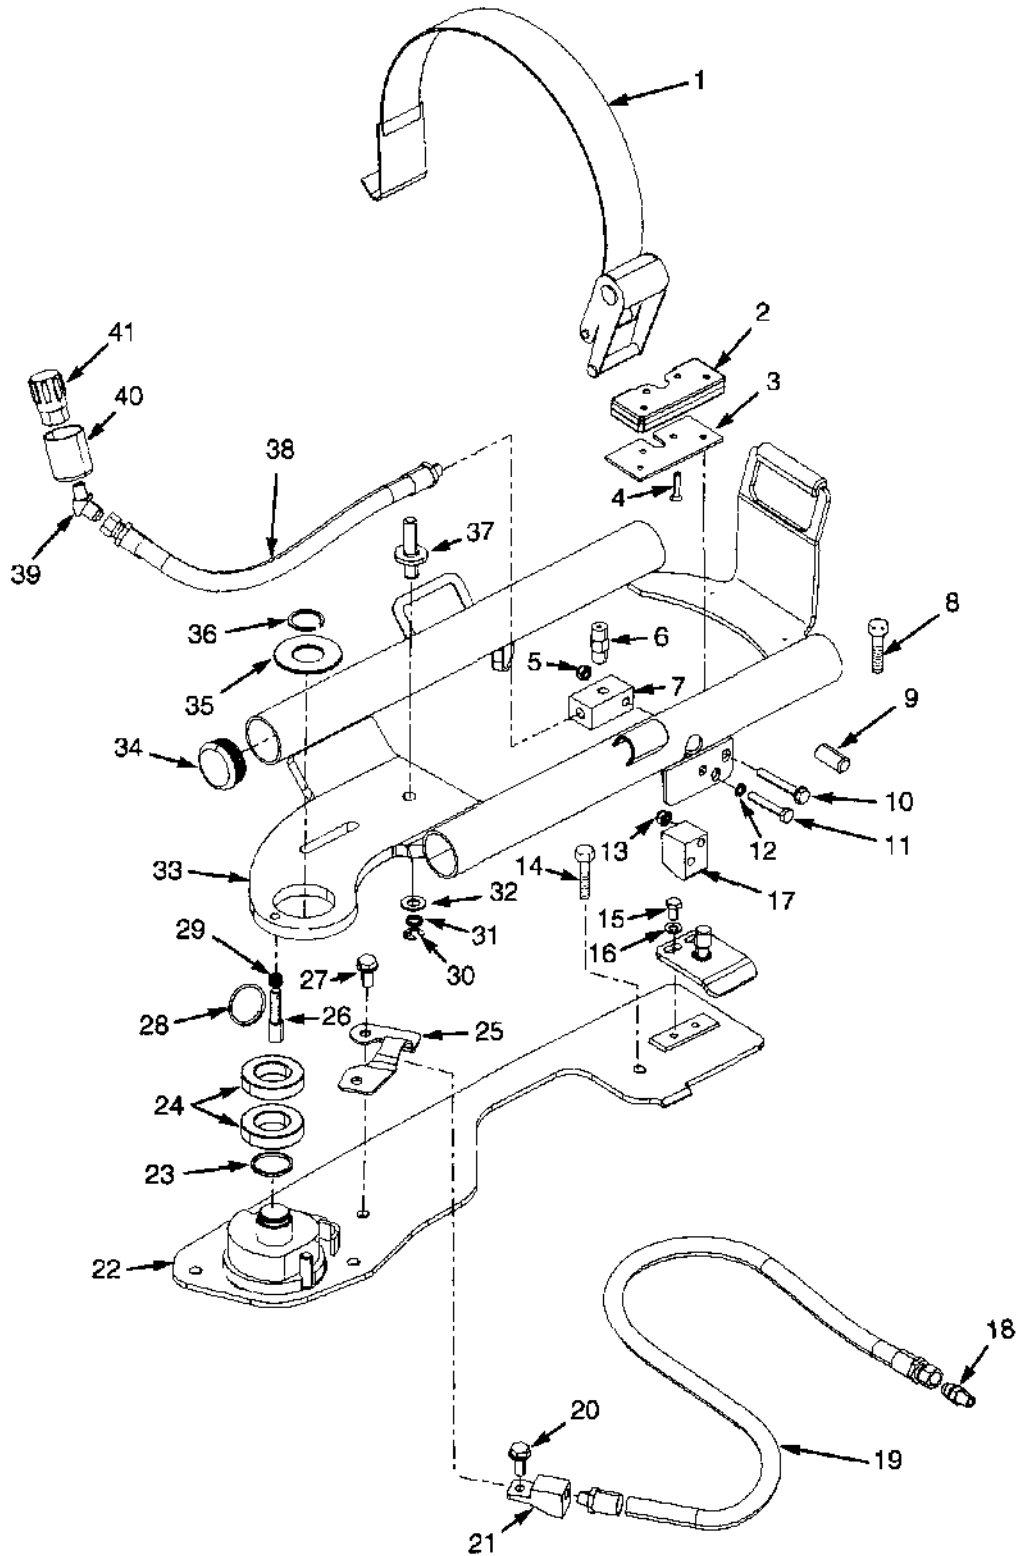

LPG TANK BRACKET (Figure 3-6) SWING OUT

BP130156

**LPG TANK BRACKET
SWING OUT**

ITEM	PART NO.	DESCRIPTION	QTY
	1582412	LPG Bracket Assembly	1
1	1379455	Retention Strap	1
2	1517405	Latch	1
3	1534674	Plate	1
4	1581899	Capscrew	4
5	1581739	Nut	2
6	101809	Relief Valve	1
6	246108	Sealant	AR
7	1534679	Block	1
8	1581740	Capscrew	1
8	264134	Sealant	AR
9	1534677	Pin	1
10	1585835	Capscrew	2
10	246108	Sealant	AR
11	1581583	Capscrew	1
11	264134	Sealant	AR
12	1581898	Washer	1
13	1581739	Nut	1
14	1586013	Capscrew	1
15	1581885	Capscrew	2
16	1581556	Washer	2
17	1534649	Pin Weldment	1
18	16134	Fitting	1
18	246108	Sealant	AR
19	2072298	Hose	1
20	1581579	Capscrew	1
21	1525451	Fitting	1
22	1568844	Base	1
23	1568853	Washer	1
24	184451	Ball Bearing	2
25	1564061	Bracket	1
26	1534671	Pin	1
27	1586013	Capscrew	2
28	1534672	Ring	1
29	1528903	Compression Spring	1
30	182118	Retaining Ring	1
31	1528899	Compression Spring	1
32	1581559	Washer	1
33	1582413	Tank Support	1
34	1398099	Plug	4
35	1568839	Washer (Pivot)	1
36	34507	Snap Ring	1
37	1525459	Pin (Alignment)	1
38	2076168	Hose	1
39	16863	Fitting	1
40	2071517	Sleeve	1
41	97999	Disconnect	1