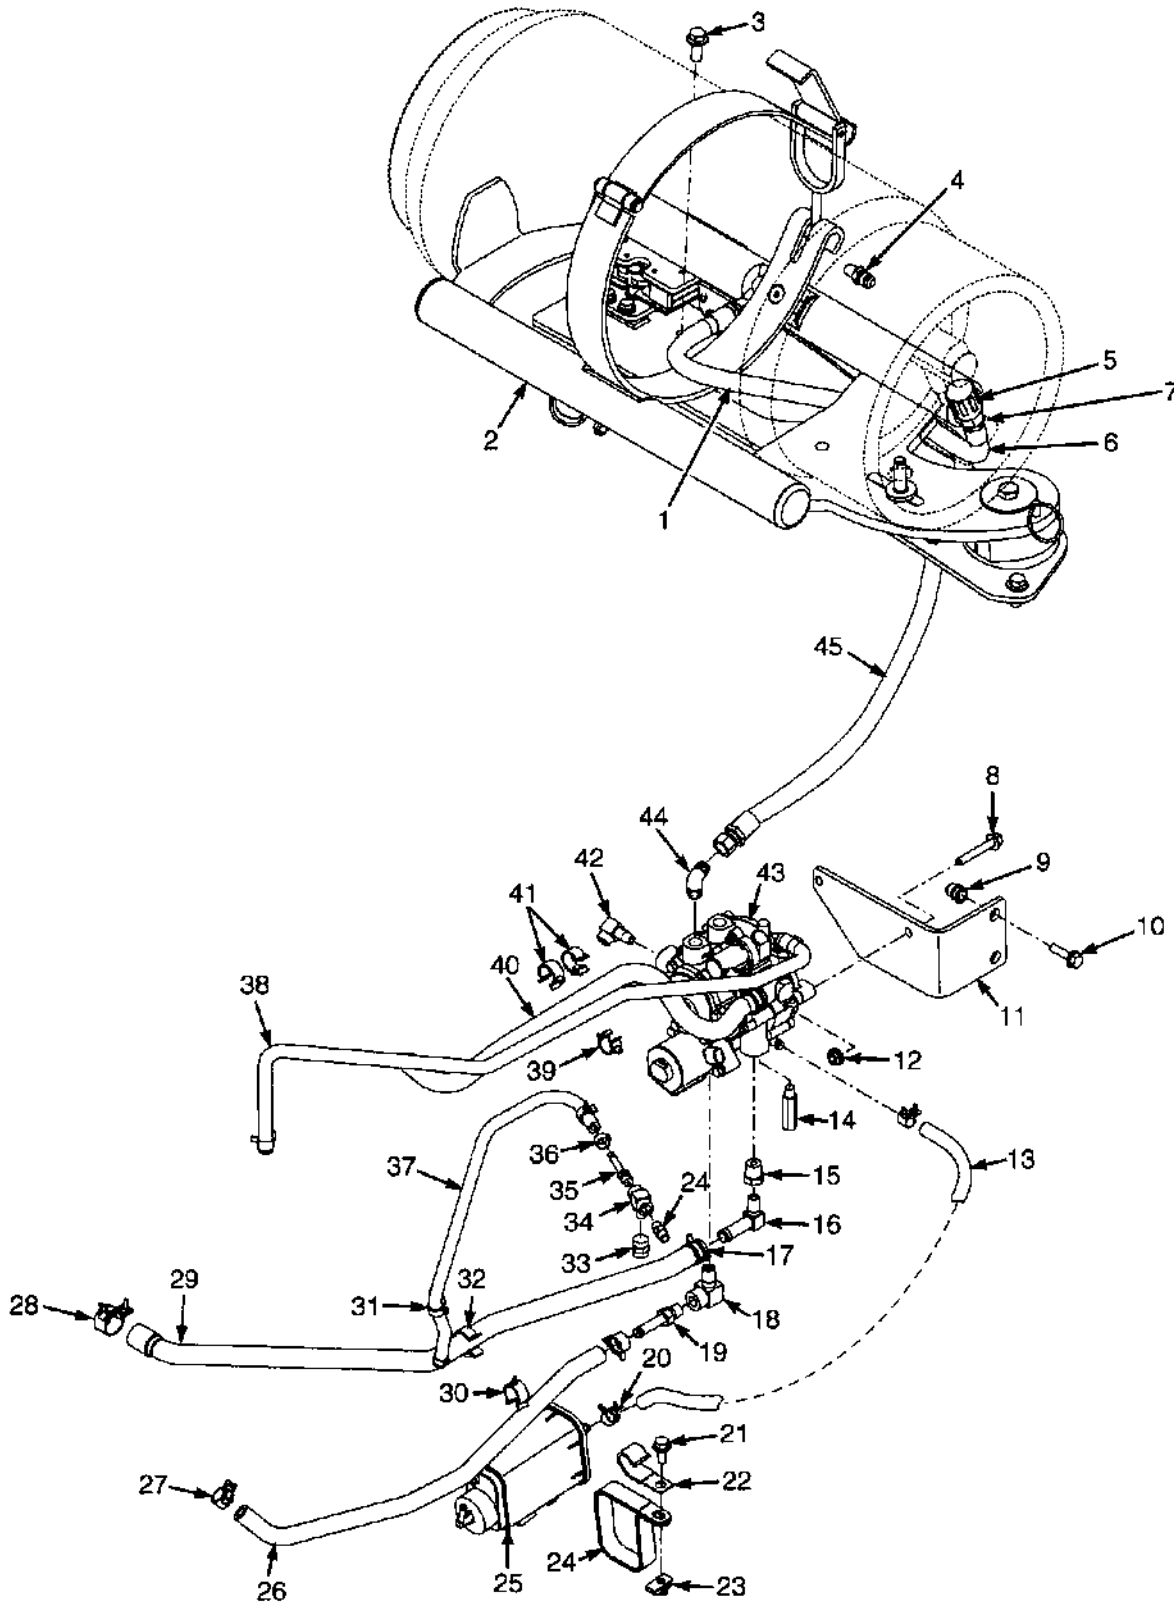

FUEL SYSTEM (Figure 3-5) MAZDA 2.0L

BP130103

**FUEL SYSTEM
MAZDA 2.0L**

ITEM	PART NO.	DESCRIPTION	QTY
1	2072298	Hose	1
2	1582412	LPG Bracket Assembly (Swing Out) (☞ Figure 3-6)	1
2	1584269	LPG Bracket Assembly (Swing Out, Drop Down) (☞ Figure 3-7)	1
3	1586013	Capscrew	4
4	16134	Fitting	2
5	97999	Disconnect	1
6	2076168	Hose	1
7	2070676	Hose	1
8	1510115	Capscrew	2
9	1530243	Insert	2
10	1527881	Capscrew	2
11	1502049	Bracket (Regulator)	1
12	1502543	Nut (Flange)	2
13	260878	Hose	1
14	1502058	Fitting	1
15	63108	Fitting	1
16	16788	Fitting	1
17	1502007	Clamp	3
18	16143	Fitting	1
19	141776	Fitting	1
20	1502003	Clamp	4
21	1527880	Capscrew	1
22	1339452	Clamp	1
23	1480237	Clip Nut	1
24	1475409	Clamp	1
25	1471694	Resonator	1
26	1502014	Hose (Coolant)	1
27	1502005	Clamp	2
28	1501995	Clamp	1
29	1502015	Hose (Coolant)	1
30	1502066	Clamp	1
31	1502055	Clamp	1
32	1502054	Clamp	1
33	16168	Fitting	1
34	16199	Fitting	1
35	1502027	Nipple	1
36	369815	Clamp	2
37	1502047	Hose (Balance Line)	1
38	1502048	Hose (Fuel Vapor)	1
39	1502053	Clamp (Swivel)	2
40	1502046	Hose (Fuel Vapor)	1
41	1543691	Clamp (Swivel)	1
42	15971	Fitting	1
43	1594144	Regulator Lockout	1
44	16863	Fitting	1
45	2070676	Hose	1