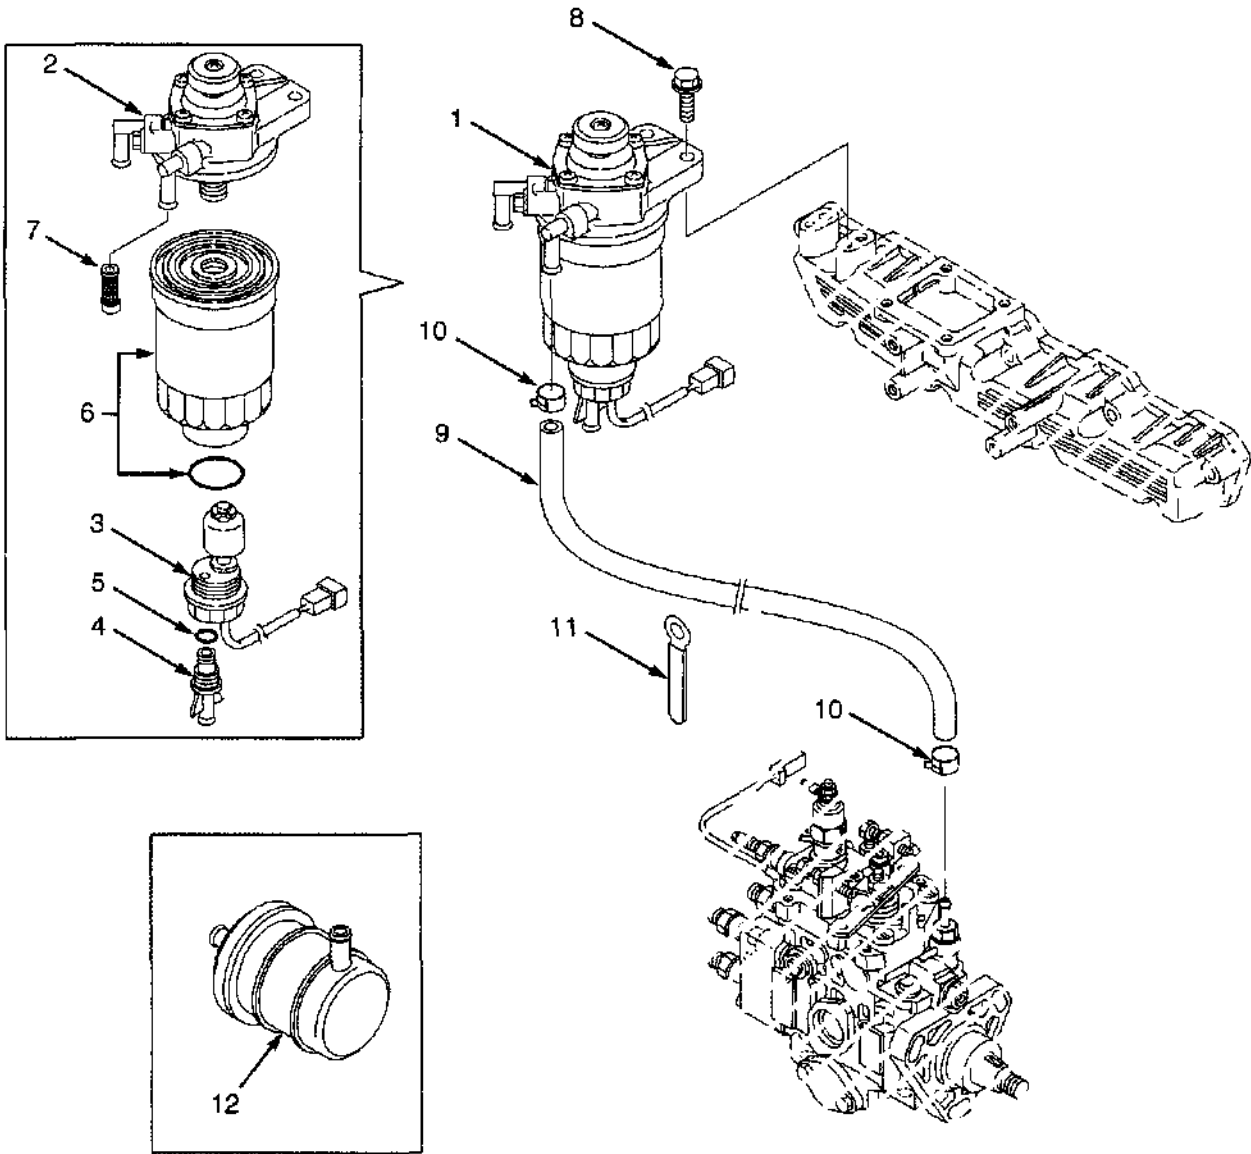

FUEL FILTER (Figure 3-9) YANMAR 2.6L DIESEL

BP090191

**FUEL FILTER
YANMAR 2.6L DIESEL**

ITEM	PART NO.	DESCRIPTION	QTY
	1536725	Engine Assembly	1
1	1599833	Water Separator	1
2	1599834	Body	1
3	1599835	Sensor	1
4	1599836	Plug	1
5	1599837	O-Ring	1
6	1599838	Element Kit	1
7	1599839	Filter	1
8	1599801	Bolt	2
9	1599841	Pipe	1
10	1599842	Clamp	2
11	1599843	Clamp	2
12	1586457	Fuel Filter	1