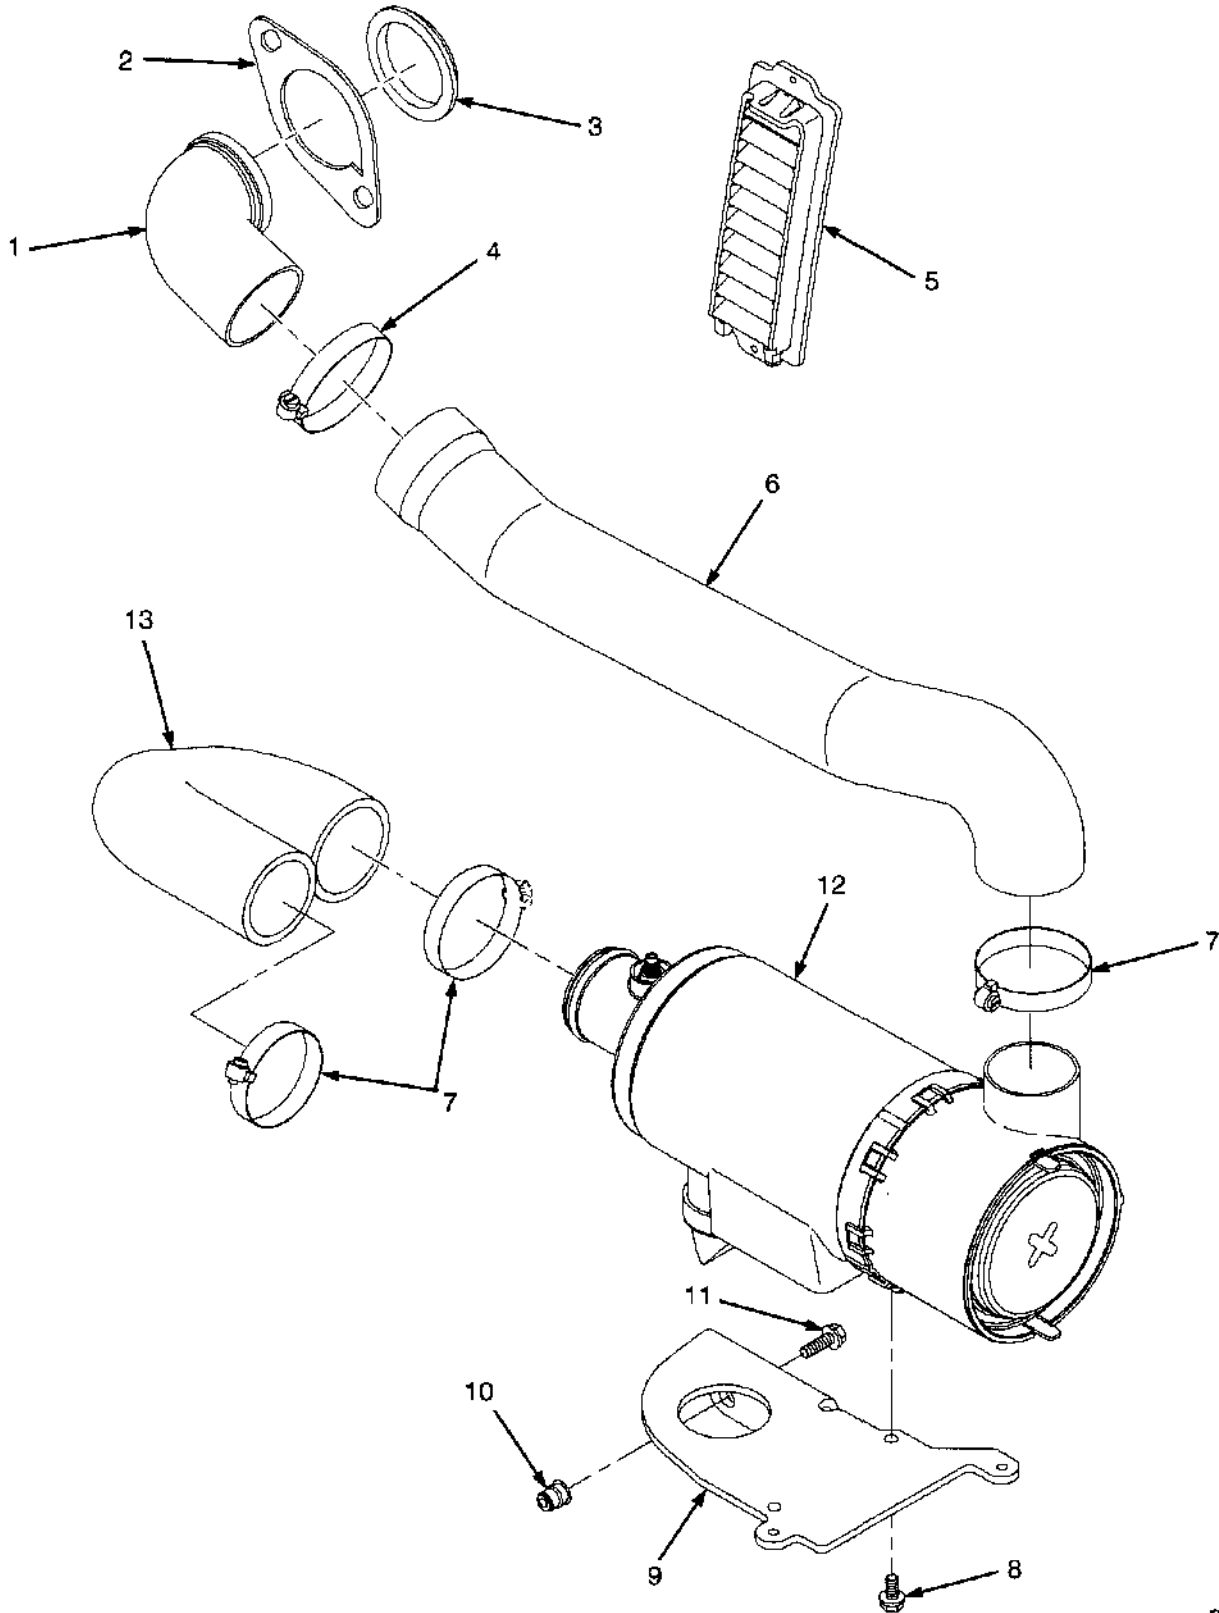

AIR CLEANER SYSTEM (Figure 3-1) MAZDA 2.0L

EP130095

**AIR CLEANER SYSTEM
MAZDA 2.0L**

ITEM	PART NO.	DESCRIPTION	QTY
1	1581438	Elbow.....	1
2	1581439	Retainer.....	1
3	1502079	Grommet.....	1
4	115696	Clamp.....	1
5	2067476	Grill.....	1
6	1502034	Hose.....	1
7	112989	Clamp.....	3
8	1583611	Capscrew.....	2
9	1501848	Bracket.....	1
10	1530243	Insert.....	3
11	1527880	Capscrew.....	3
12	2055193	Air Cleaner Assembly (See Figure 3-4).....	1
13	1502032	Hose (Air Cleaner).....	1

AIR CLEANER SYSTEM (Figure 3-2) DIESEL

BP130158

**AIR CLEANER SYSTEM
DIESEL**

ITEM	PART NO.	DESCRIPTION	QTY
1	1581438	Elbow	1
2	1502079	Grommet.....	1
3	115696	Clamp	1
4	1565212	Hose (Dirty Air)	1
5	112989	Clamp	5
6	1565211	Silencer.....	1
7	1527876	Capscrew.....	2
8	1566420	Clip Nut.....	2
9	1565199	Elbow	1
10	1501855	Air Cleaner Assembly (see Figure 3-4)	1
11	1583611	Capscrew.....	3
12	1566419	Strap	1
13	1530243	Insert.....	3
14	1527880	Capscrew.....	2
15	1501849	Bracket.....	1
16	1568082	Hose (Clean Air)	1
17	1581439	Retainer	1

FUEL INJECTION (Figure 3-10) YANMAR 2.6L DIESEL

BP090190

**FUEL INJECTION
YANMAR 2.6L DIESEL**

ITEM	PART NO.	DESCRIPTION	QTY
	1536725	Engine Assembly	1
1	1599914	Injector Pump	4
1	1608616	Solenoid (Fuel Shut-Off)	1
1	1597644	Solenoid Valve (Cold Start)	1
1	1600093	O-Ring	1
2	1599818	Fuel Injector Assembly	1
3	1599820	Retainer	1
4	1599819	Nozzle	1
5	1599828	Pipe	1
6	1599829	Clamp	2
7	1599832	Nut	4
8	1599831	Gasket	4
9	1599830	Pipe (Fuel Return)	1
10	1599827	Pipe (#4)	1
11	1599826	Pipe (#3)	1
12	1599825	Pipe (#2)	1
13	1599824	Pipe (#1)	1
14	1599821	Retainer	2
15	1599822	Bolt	1
16	1599823	Retainer	1
17	1599822	Bolt	2
18	1599908	Bolt	2
19	1599907	Bracket	1
20	1599912	Bolt	1
21	1599909	Retainer	1
22	1599911	Bolt	1
23	1599910	Bracket	1
24	1599913	Bolt	1
	1599898	Gasket Set (Includes Item 8)	1