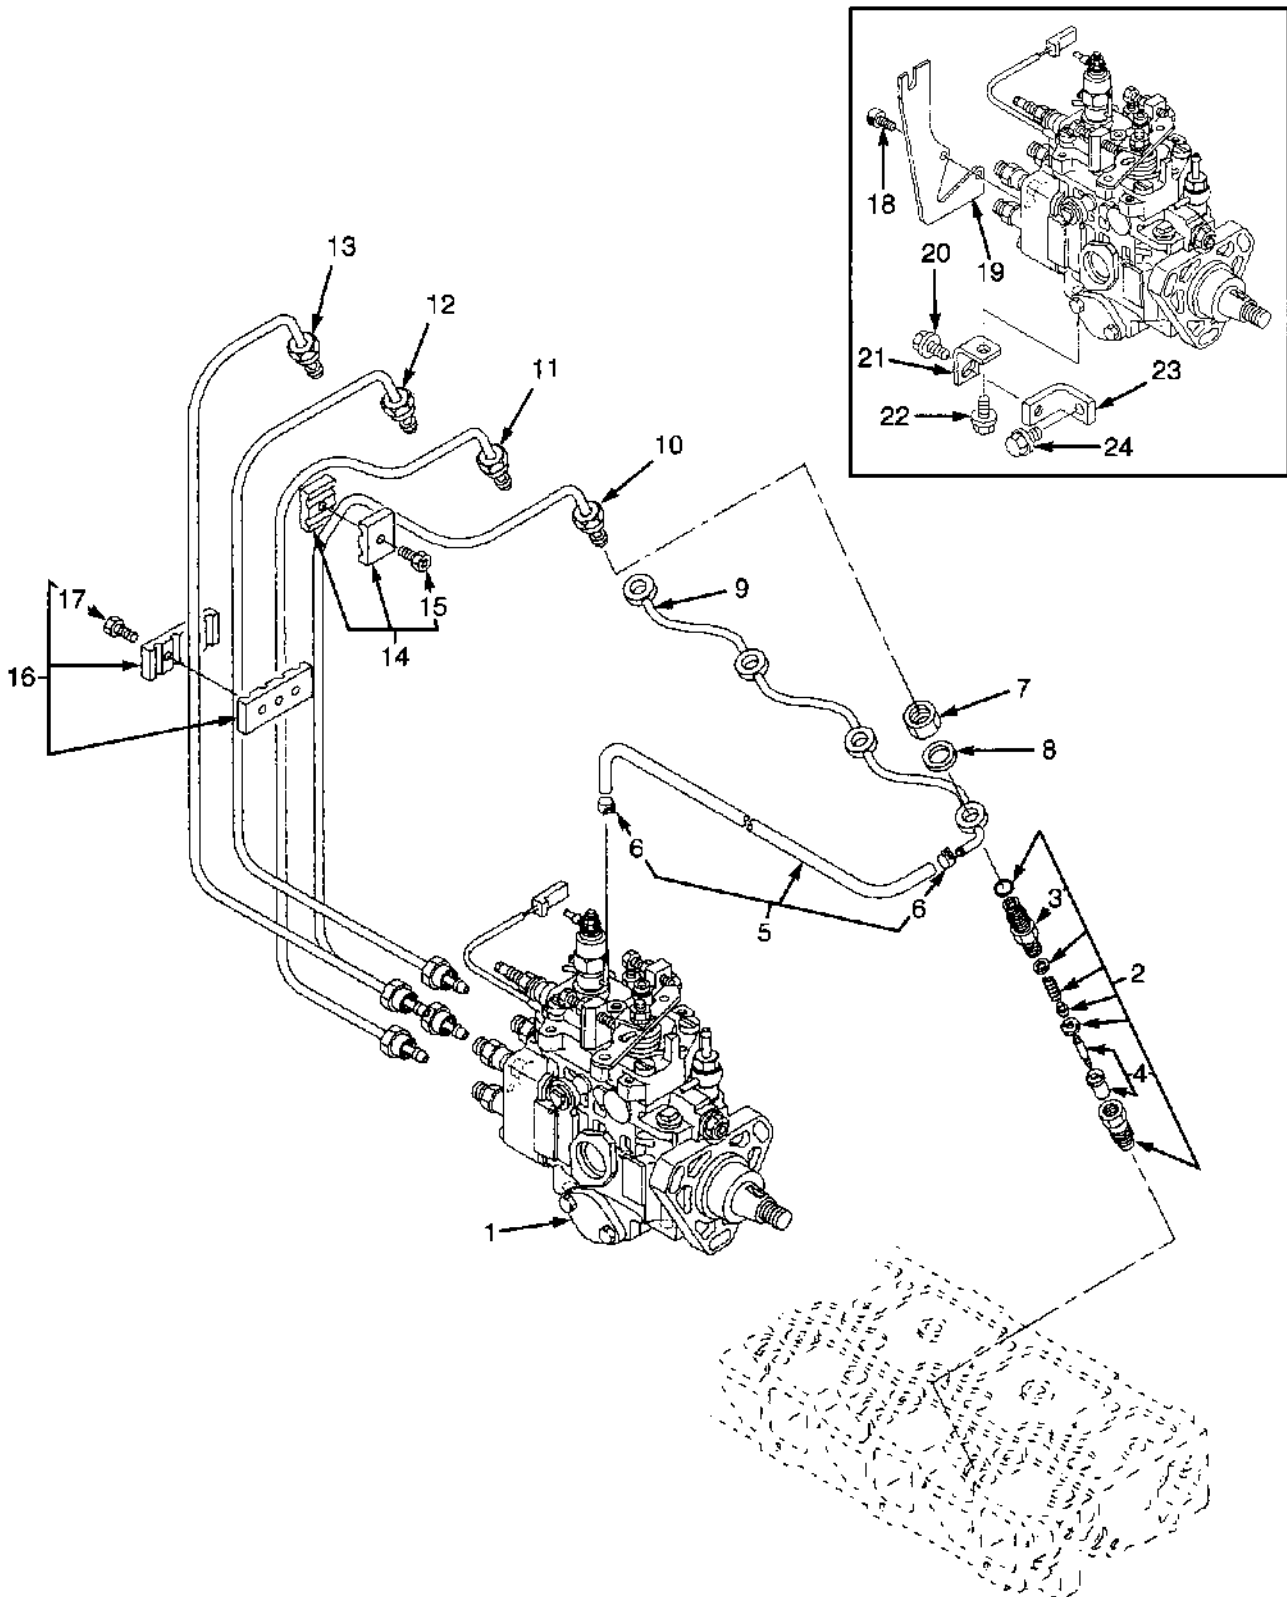

FUEL SYSTEM (Figure 3-8) DIESEL

BP130184

FUEL FILTER (Figure 3-9) YANMAR 2.6L DIESEL

BP090191

**FUEL FILTER
YANMAR 2.6L DIESEL**

ITEM	PART NO.	DESCRIPTION	QTY
	1536725	Engine Assembly	1
1	1599833	Water Separator	1
2	1599834	Body	1
3	1599835	Sensor	1
4	1599836	Plug	1
5	1599837	O-Ring	1
6	1599838	Element Kit	1
7	1599839	Filter	1
8	1599801	Bolt	2
9	1599841	Pipe	1
10	1599842	Clamp	2
11	1599843	Clamp	2
12	1586457	Fuel Filter	1

FUEL INJECTION (Figure 3-10) YANMAR 2.6L DIESEL

BP090190

**FUEL INJECTION
YANMAR 2.6L DIESEL**

ITEM	PART NO.	DESCRIPTION	QTY
	1536725	Engine Assembly	1
1	1599914	Injector Pump	4
1	1608616	Solenoid (Fuel Shut-Off)	1
1	1597644	Solenoid Valve (Cold Start)	1
1	1600093	O-Ring	1
2	1599818	Fuel Injector Assembly	1
3	1599820	Retainer	1
4	1599819	Nozzle	1
5	1599828	Pipe	1
6	1599829	Clamp	2
7	1599832	Nut	4
8	1599831	Gasket	4
9	1599830	Pipe (Fuel Return)	1
10	1599827	Pipe (#4)	1
11	1599826	Pipe (#3)	1
12	1599825	Pipe (#2)	1
13	1599824	Pipe (#1)	1
14	1599821	Retainer	2
15	1599822	Bolt	1
16	1599823	Retainer	1
17	1599822	Bolt	2
18	1599908	Bolt	2
19	1599907	Bracket	1
20	1599912	Bolt	1
21	1599909	Retainer	1
22	1599911	Bolt	1
23	1599910	Bracket	1
24	1599913	Bolt	1
	1599898	Gasket Set (Includes Item 8)	1

MONOTROL PEDAL (Figure 3-13)

BP130108

ITEM	PART NO.	DESCRIPTION	QTY
	1557269	Monotrol Pedal Assembly	1
1	1340470	Pad	1
2	1556829	Bracket (Pedal)	1
3	2072782	Wire Harness	1
3		Switch	1
3		Switch	1
3	1489655	Connector	1
3	1330416	Secondary Lock	1
3	1531312	Terminal	4
4	1564526	Clip	1
5	1500912	Clip	1
6	1539418	Clip	1
7	16708	Screw	4
8	360387	Sealant	AR
9	15931	Lockwasher	4
10	362036	Washer	2
11	325699	Spring	2
12	220428	Capscrew	4
13	53162	Lockwasher	4
14	16865	Nut	4