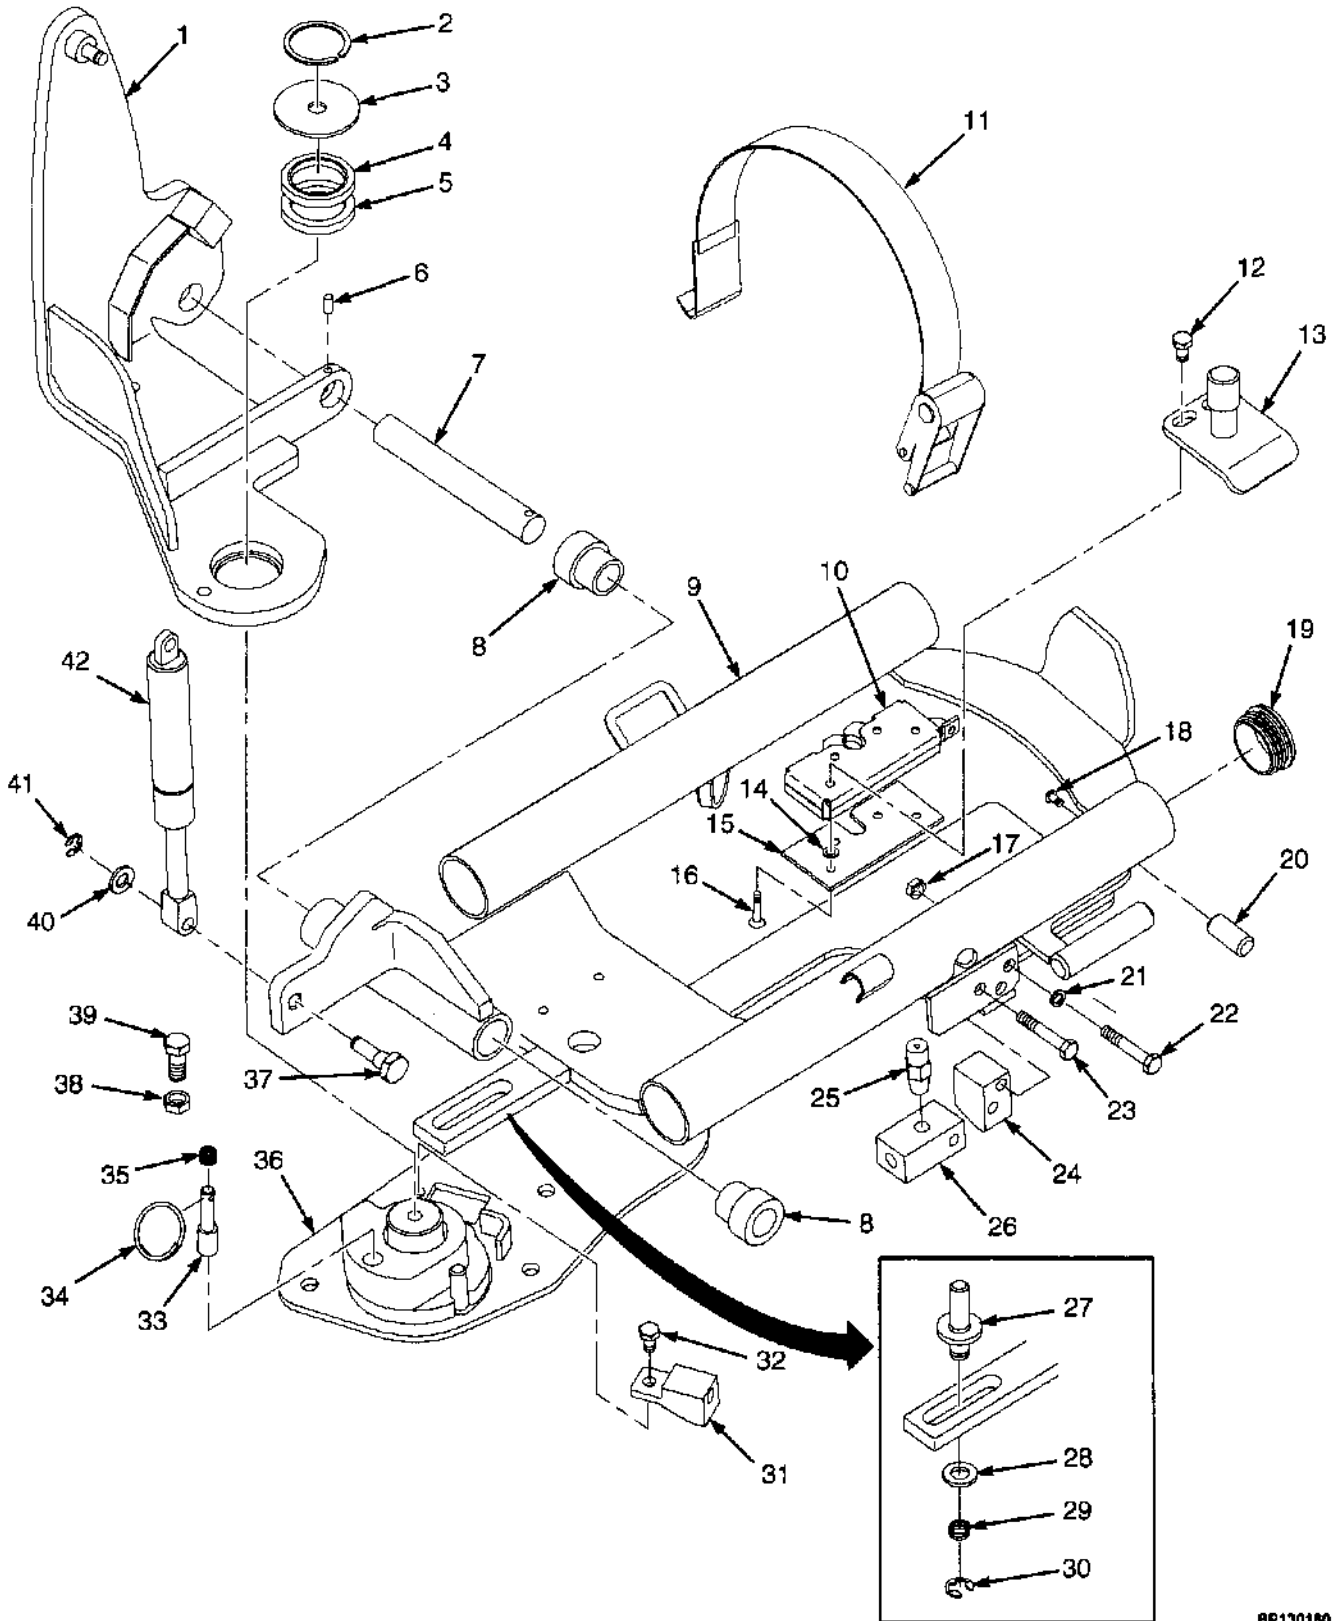

LPG TANK BRACKET (Figure 3-7) SWING OUT/DROP DOWN

BP130180

**LPG TANK BRACKET
SWING OUT/DROP DOWN**

ITEM	PART NO.	DESCRIPTION	QTY
	1584269	LPG Bracket Assembly	1
1	1517437	Pivot (Intermediate)	1
2	34507	Snap Ring	1
3	1568839	Washer (Pivot)	1
4	184451	Ball Bearing	2
5	1568853	Washer (Thrust)	1
6	302363	Pin	1
7	1581887	Shaft	1
8	1581888	Bushing	2
9	1584270	Support	1
10	1517405	Latch	1
11	1379455	Retention Strap	1
12	293612	Capscrew	2
13	1534649	Pin Weldment	1
14	320157	Washer	4
15	1534674	Plate	1
16	1581899	Capscrew	4
16	264134	Sealant	AR
17	1581739	Nut	4
18	296151	Capscrew	1
19	1398099	Plug	4
20	1534677	Pin	1
21	1581898	Washer	1
22	1585835	Capscrew	2
23	1581583	Capscrew	1
23	246108	Sealant	AR
24	1534679	Block (Anti-Rattle)	1
25	101809	Relief Valve	1
25	264134	Sealant	AR
26	1534675	Fitting	1
27	1525459	Pin (Alignment)	1
28	1581559	Washer	1
29	1528899	Compression Spring	1
30	182118	Retaining Ring	1
31	1525451	Fitting	1
32	1581579	Capscrew	1
33	1534671	Pin	1
34	1534672	Ring	1
35	1528903	Compression Spring	1
36	1568844	Base	1
37	1525478	Pin	1
38	292656	Nut	1
38	246108	Sealant	AR
39	1586013	Capscrew	1
40	1581557	Washer	2
41	1525442	Retaining Ring	2
42	1402414	Gas Spring	1