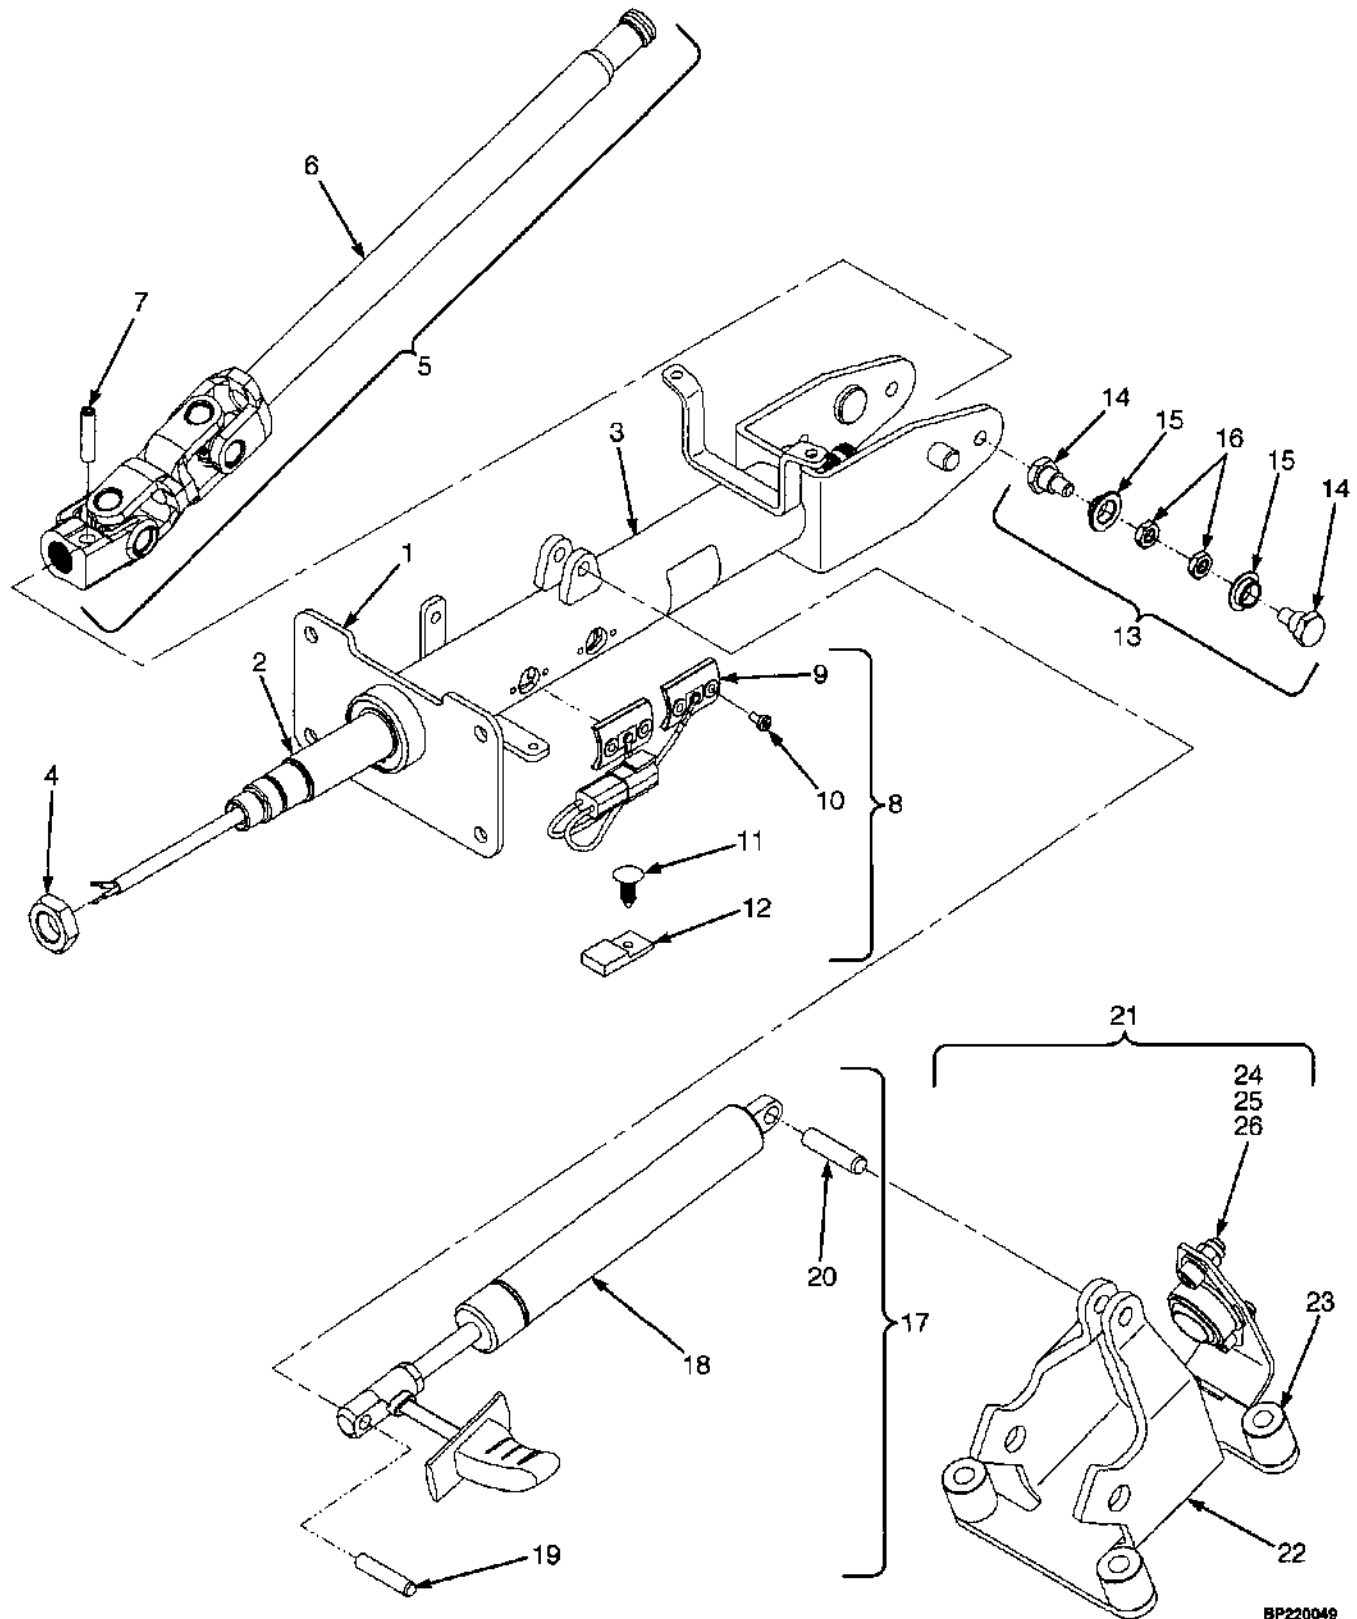

## STEERING SYSTEM (Figure 7-1)

BP220059

**STEERING SYSTEM**

ITEM	PART NO.	DESCRIPTION	QTY
1	2074890	Hose .....	1
2	2064526	Hose .....	1
3	1516201	Fitting .....	1
4	1486742	Fitting .....	1
5	1486740	Fitting .....	2
6	1544157	Clamp .....	5
7	1480237	Clip Nut .....	5
8	1527879	Capscrew .....	5
9	1534420	Steering Axle Assembly (☞ Figure 7-4) .....	1
10	1543691	Clamp (Swivel) .....	2
11	1544566	Steering Column Assembly (☞ Figure 7-2) .....	1
12	1512403	Capscrew .....	4
13	1531563	Steering Wheel (With Spinner Knob) .....	1
13	1551839	Steering Wheel (Without Spinner Knob) .....	1
14	1450503	Horn Button .....	1

## STEERING COLUMN ASSEMBLY (Figure 7-2)

BP220049

**STEERING COLUMN ASSEMBLY**

ITEM	PART NO.	DESCRIPTION	QTY
	1544566	Steering Column Assembly .....	1
1	1562489	Shaft Kit (Upper).....	1
2	.....	Shaft Assembly (Upper).....	1
3	.....	Housing.....	1
4	1562492	Nut Kit.....	1
4	.....	Nut.....	2
5	1562493	Shaft Kit (Lower).....	1
6	.....	Shaft Assembly (Lower).....	1
7	.....	Pin.....	1
8	1562496	Contact Kit.....	1
9	.....	Contact Assembly (Horn).....	1
10	.....	Screw.....	4
11	.....	Fastener.....	1
12	.....	Connector.....	1
13	1562501	Pivot Kit (Lower).....	1
14	.....	Bolt (Pivot).....	2
15	.....	Bushing.....	2
16	.....	Nut.....	2
17	1562505	Gas Spring Kit.....	1
18	.....	Gas Spring.....	1
19	.....	Pin.....	1
20	.....	Pin.....	1
21	1562509	Support Kit.....	1
22	.....	Support.....	1
23	.....	Spacer.....	4
24	.....	Nut.....	2
25	.....	Washer.....	2
26	.....	Screw.....	2