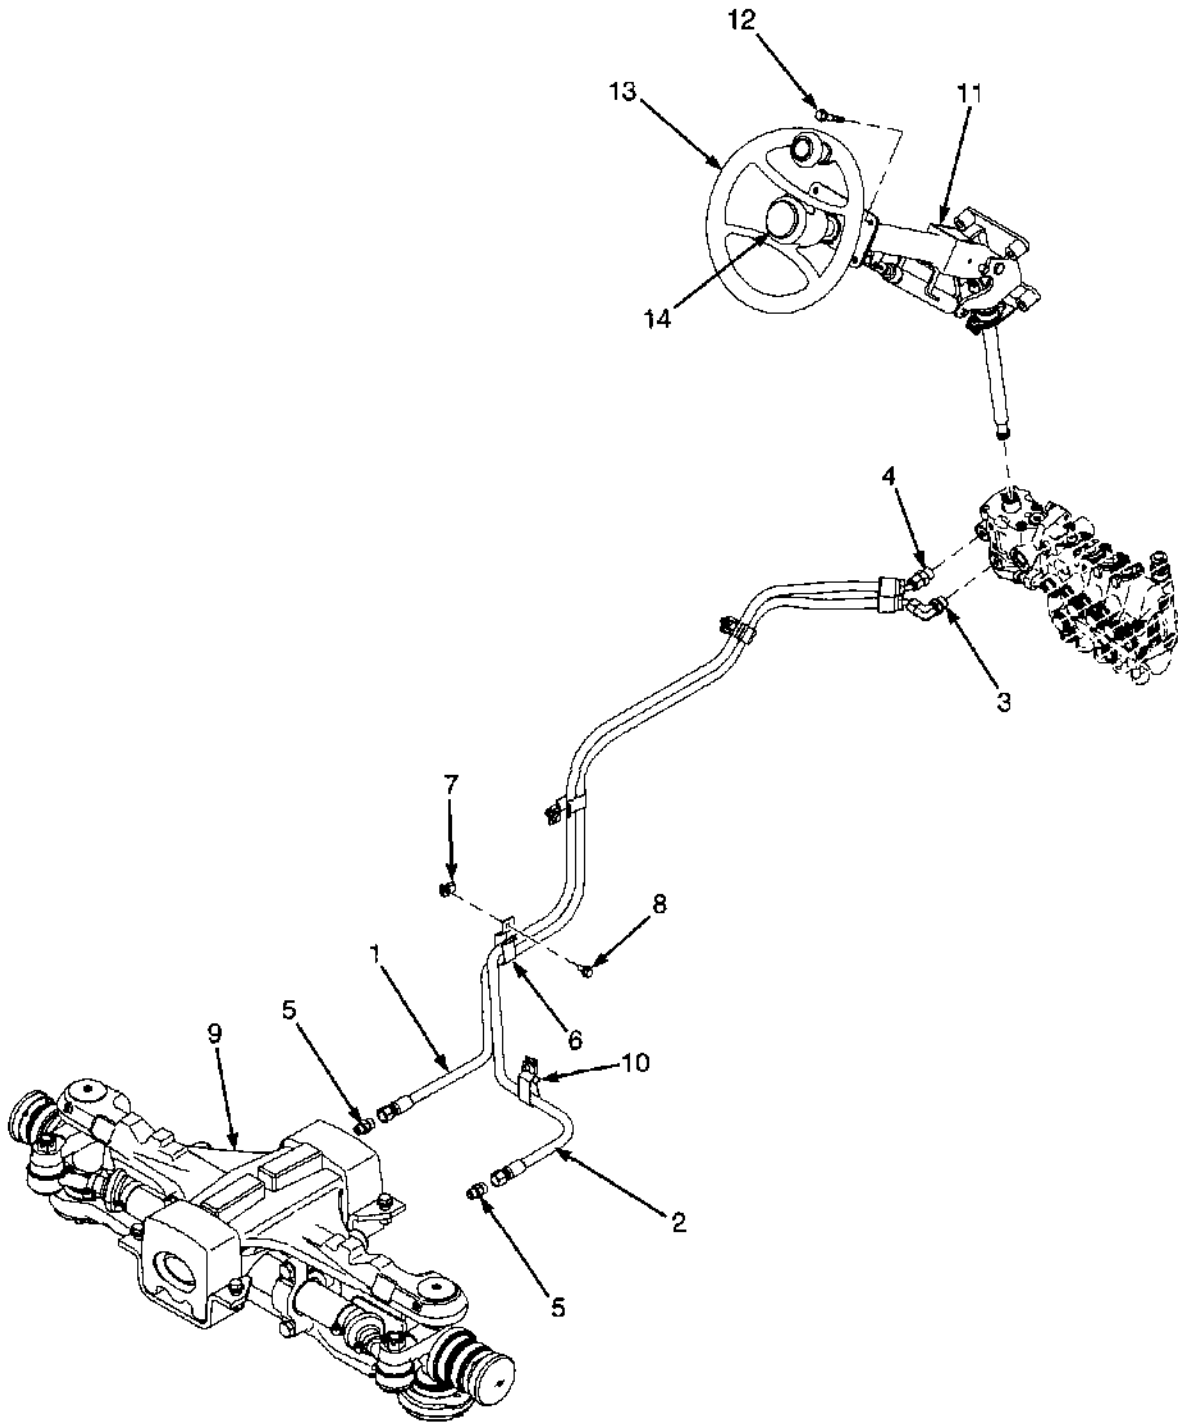

## STEERING SYSTEM (Figure 7-1)

BP220059

**STEERING SYSTEM**

ITEM	PART NO.	DESCRIPTION	QTY
1	2074890	Hose .....	1
2	2064526	Hose .....	1
3	1516201	Fitting .....	1
4	1486742	Fitting .....	1
5	1486740	Fitting .....	2
6	1544157	Clamp .....	5
7	1480237	Clip Nut .....	5
8	1527879	Capscrew .....	5
9	1534420	Steering Axle Assembly (☞ Figure 7-4) .....	1
10	1543691	Clamp (Swivel) .....	2
11	1544566	Steering Column Assembly (☞ Figure 7-2) .....	1
12	1512403	Capscrew .....	4
13	1531563	Steering Wheel (With Spinner Knob) .....	1
13	1551839	Steering Wheel (Without Spinner Knob) .....	1
14	1450503	Horn Button .....	1

## STEERING AXLE (Figure 7-4)

BP220068

**STEERING AXLE**

ITEM	PART NO.	DESCRIPTION	QTY
1	1524921	Steer Axle Frame.....	1
2	58903	Snap Ring.....	8
3	1568271	Pin.....	4
4	300752	Washer.....	8
5	300751	Bushing.....	4
6	39352	O-Ring.....	2
7	300767	Spacer.....	2
8	264973	Seal.....	2
9	1502277	King Pin.....	2
10	1524916	Spindle (LH).....	1
11	226986	Pin.....	2
12	13957	Lube Fitting.....	6
13	1531171	Bearing Set.....	2
14	1375472	Bearing Set.....	2
15	1536250	Washer.....	2
16	249289	Nut.....	4
17	2021800	Cap.....	2
18	15245	Cotter Pin.....	4
19	1525238	Hub Assembly.....	2
20	1502276	Bolt.....	6
21	2021898	Oil Seal.....	2
22	300766	Sleeve.....	2
23	1524923	Tie Rod.....	2
24	98525	Oil Seal.....	2
25	156195	Bearing Cone.....	4
25	156194	Bearing Cup.....	4
26	2055917	Steer Cylinder Assembly (see Figure 7-3).....	1
27	1524914	Spindle (RH).....	1
28	293686	Capscrew.....	4
29	1517836	Wheel Nut.....	12
30	1586013	Capscrew.....	4
31	1388838	Mount.....	1
32	2060696	Mount.....	2
33	2021900	Cover.....	2