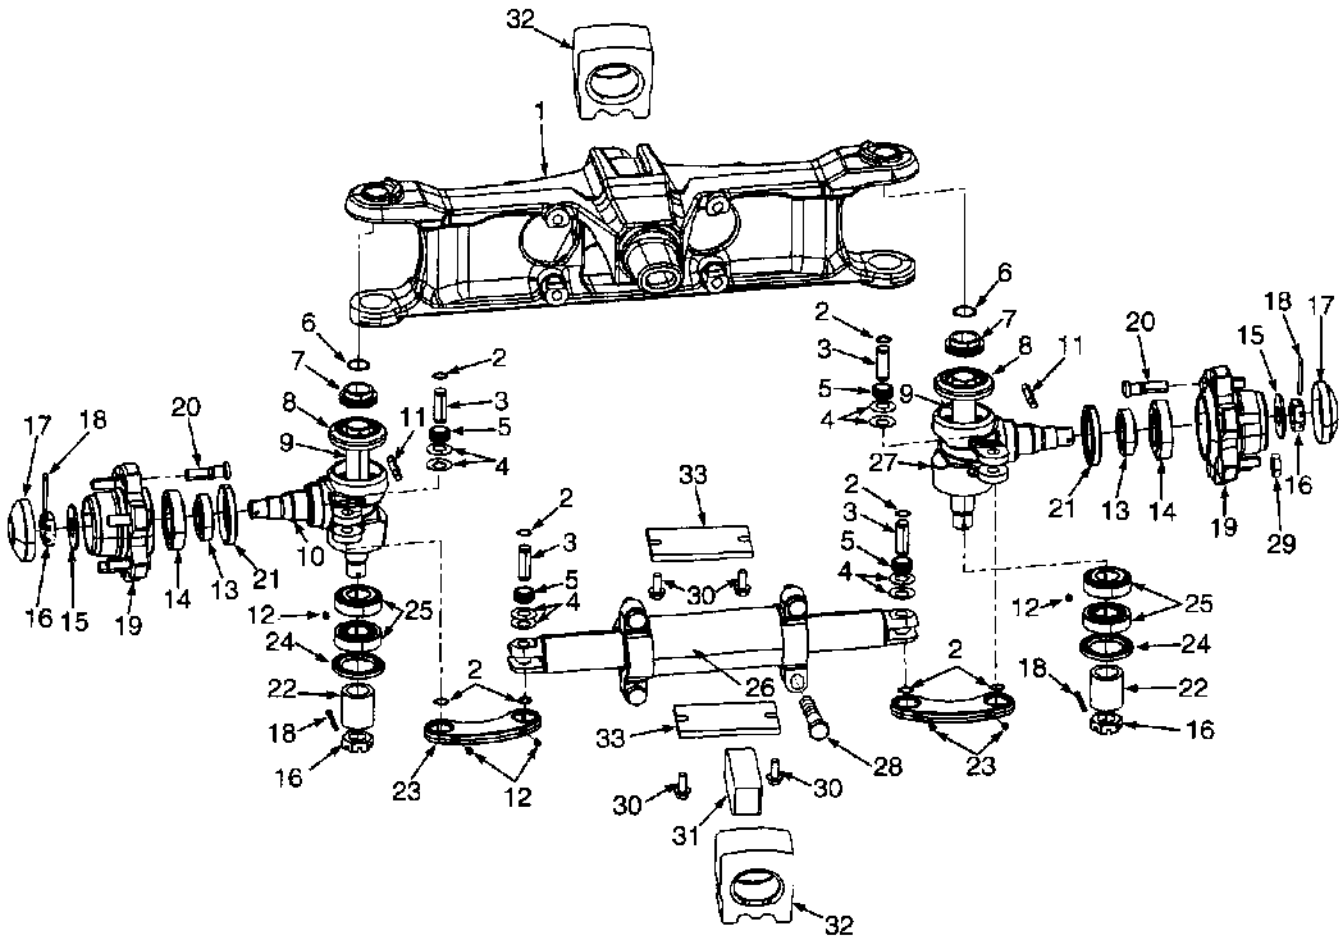

## STEERING AXLE (Figure 7-4)

BP220068

**STEERING AXLE**

ITEM	PART NO.	DESCRIPTION	QTY
1	1524921	Steer Axle Frame.....	1
2	58903	Snap Ring.....	8
3	1568271	Pin.....	4
4	300752	Washer.....	8
5	300751	Bushing.....	4
6	39352	O-Ring.....	2
7	300767	Spacer.....	2
8	264973	Seal.....	2
9	1502277	King Pin.....	2
10	1524916	Spindle (LH).....	1
11	226986	Pin.....	2
12	13957	Lube Fitting.....	6
13	1531171	Bearing Set.....	2
14	1375472	Bearing Set.....	2
15	1536250	Washer.....	2
16	249289	Nut.....	4
17	2021800	Cap.....	2
18	15245	Cotter Pin.....	4
19	1525238	Hub Assembly.....	2
20	1502276	Bolt.....	6
21	2021898	Oil Seal.....	2
22	300766	Sleeve.....	2
23	1524923	Tie Rod.....	2
24	98525	Oil Seal.....	2
25	156195	Bearing Cone.....	4
25	156194	Bearing Cup.....	4
26	2055917	Steer Cylinder Assembly (see Figure 7-3).....	1
27	1524914	Spindle (RH).....	1
28	293686	Capscrew.....	4
29	1517836	Wheel Nut.....	12
30	1586013	Capscrew.....	4
31	1388838	Mount.....	1
32	2060696	Mount.....	2
33	2021900	Cover.....	2