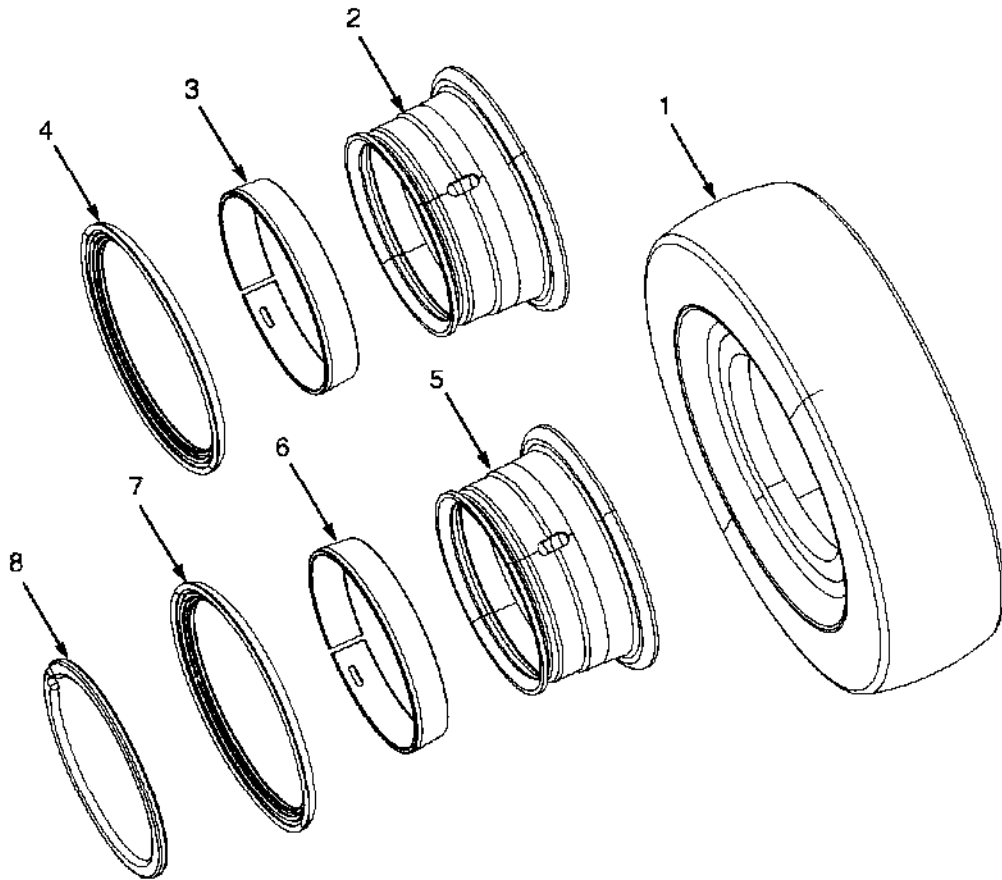

## STEERING AXLE (Figure 7-4)

BP220068

**STEERING AXLE**

ITEM	PART NO.	DESCRIPTION	QTY
1	1524921	Steer Axle Frame.....	1
2	58903	Snap Ring.....	8
3	1568271	Pin.....	4
4	300752	Washer.....	8
5	300751	Bushing.....	4
6	39352	O-Ring.....	2
7	300767	Spacer.....	2
8	264973	Seal.....	2
9	1502277	King Pin.....	2
10	1524916	Spindle (LH).....	1
11	226986	Pin.....	2
12	13957	Lube Fitting.....	6
13	1531171	Bearing Set.....	2
14	1375472	Bearing Set.....	2
15	1536250	Washer.....	2
16	249289	Nut.....	4
17	2021800	Cap.....	2
18	15245	Cotter Pin.....	4
19	1525238	Hub Assembly.....	2
20	1502276	Bolt.....	6
21	2021898	Oil Seal.....	2
22	300766	Sleeve.....	2
23	1524923	Tie Rod.....	2
24	98525	Oil Seal.....	2
25	156195	Bearing Cone.....	4
25	156194	Bearing Cup.....	4
26	2055917	Steer Cylinder Assembly (see Figure 7-3).....	1
27	1524914	Spindle (RH).....	1
28	293686	Capscrew.....	4
29	1517836	Wheel Nut.....	12
30	1586013	Capscrew.....	4
31	1388838	Mount.....	1
32	2060696	Mount.....	2
33	2021900	Cover.....	2

## STEER TIRES AND WHEELS (Figure 7-6)

BP070017

**STEER TIRES AND WHEELS****KEY:****A: 5.00 R8 Pneumatic Radial****B: 5.00 x 8-10PR Pneumatic****C: 5.00 x 8 Snap On Tire**

ITEM	PART NO.	DESCRIPTION	QTY		
			A	B	C
1	1471833	Tire Assembly .....	2	..	..
1	1358176	Tire .....	1	..	..
1	1462614	Tubeless Bead Seal .....	1	..	..
1	1471921	Valve .....	1	..	..
1	1544233	Tire .....	..	2	..
1	1539637	Tire (H1.6-1.8FT) .....	..	..	2
1	1539638	Tire (H2.0FT) .....	..	..	2
1	1603498	Tire (Non-Marking) (H1.6-1.8FT) .....	..	..	2
1	1603499	Tire (Non-Marking) (H2.0FT) .....	..	..	2
2	2067053	Wheel (H2.0FT) .....	..	..	2
2	2067052	Wheel (H1.6-1.8FT) .....	..	..	2
5	2067051	Wheel .....	2	2	..
6	1580428	Side Ring .....	1	1	..
7	1580429	Tapered Bead Seat Ring .....	1	1	..
8	1580430	Lock Ring .....	1	1	..