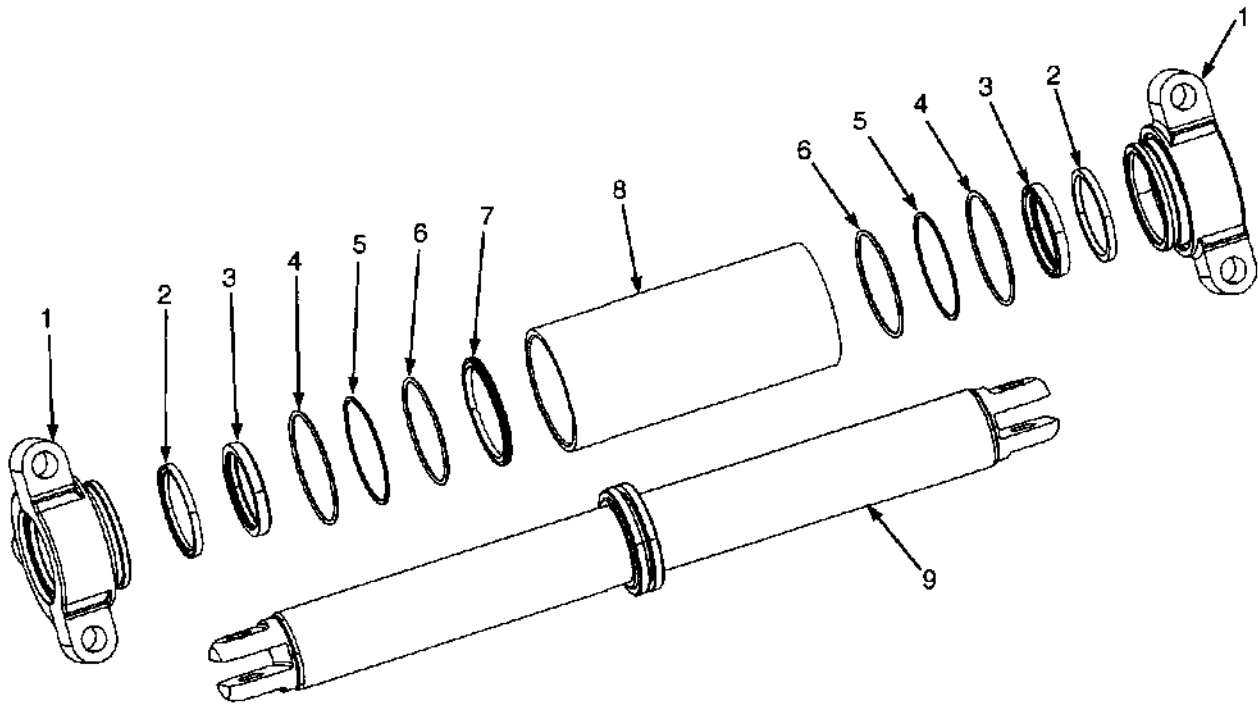

STEERING CYLINDER (Figure 7-5)

BP220064

ITEM	PART NO.	DESCRIPTION	QTY
	2055917	Steer Cylinder Assembly	1
1	1533741	Cap	2
2	163307	Rod Wiper	2
3	1381099	Rod Seal.....	2
4	14191	O-Ring	2
5	1310391	Back-Up Ring	2
6	1310389	O-Ring	2
7	2044370	Seal (Piston).....	1
8	1530211	Cylinder Shell	1
9	1533747	Piston Rod	1
	1534252	Seal Kit (Includes Items 2-7)	1