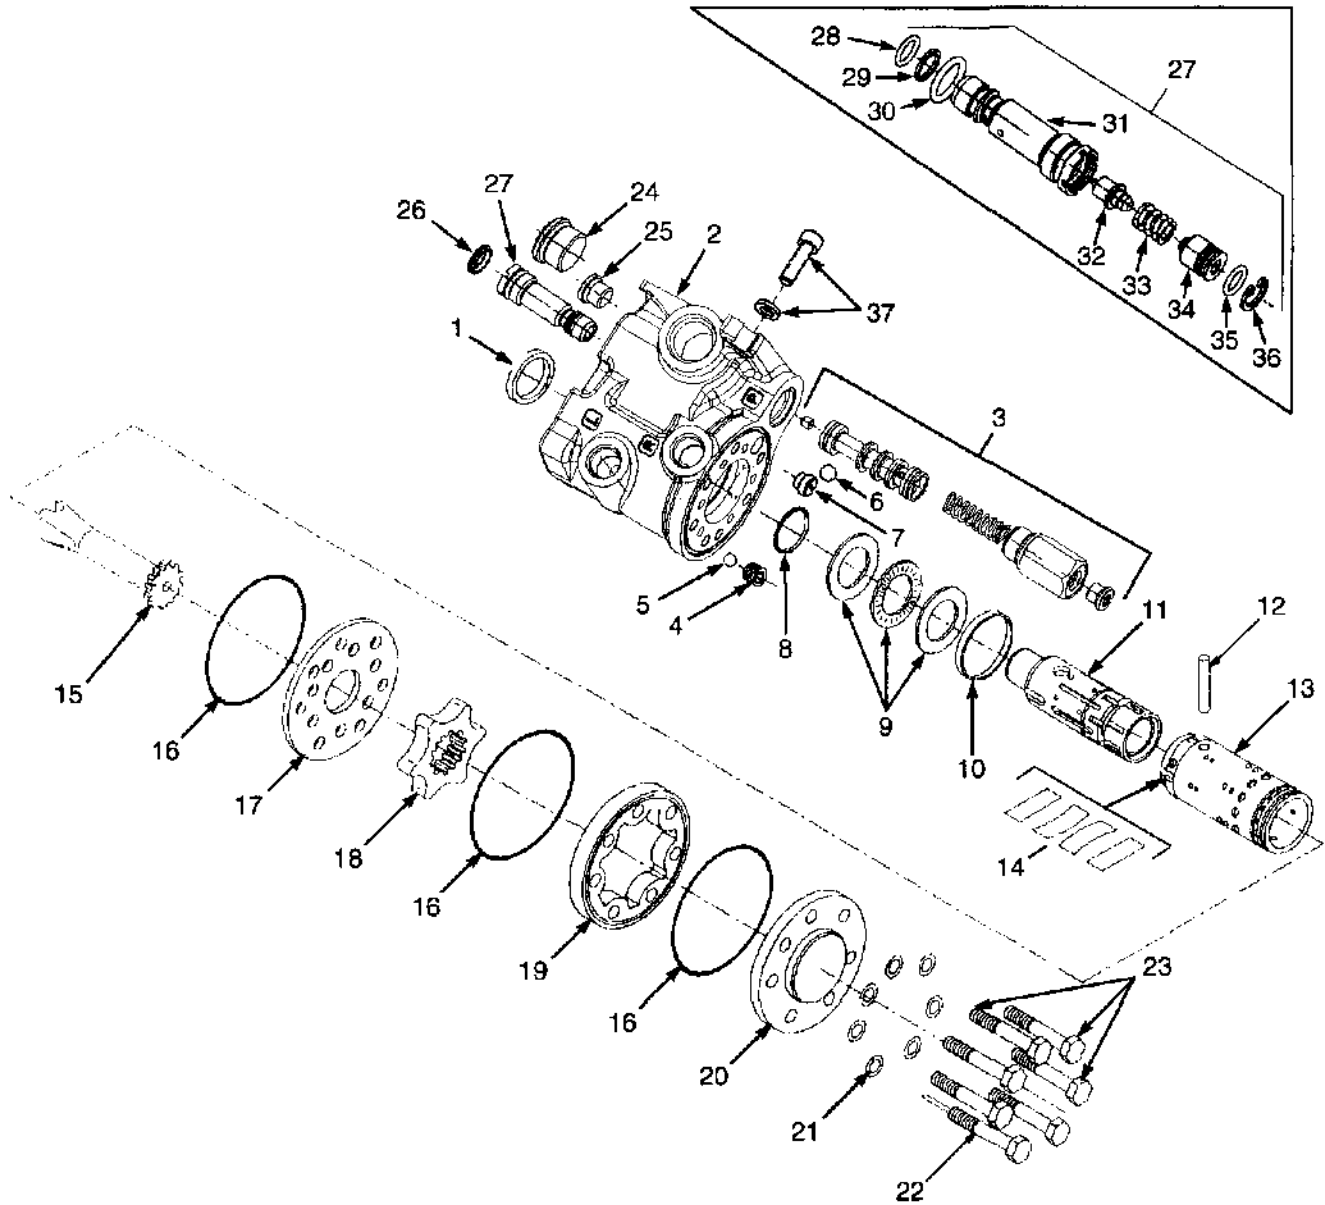

STEERING CONTROL UNIT (Figure 7-3)

6P220056

STEERING CONTROL UNIT

ITEM	PART NO.	DESCRIPTION	QTY
	2060863	Steering Control Unit	1
1		Dust Seal	1
2		Housing	1
3		Relief Valve	1
4		Bushing	1
5		Check Ball	1
6		Check Ball	1
7		Seat	1
8		O-Ring	1
9		Bearing Set	1
10		Ring	1
11		Spool	1
12		Pin	1
13		Sleeve	1
14		Spring Set	1
15		Shaft	1
16		O-Ring	3
17		Plate	1
18		Gear Set	1
19		Gear Ring	1
20		Cover	1
21		Washer	7
22		Special Screw	2
23		Capscrew	5
24		Priority Valve Plug	1
25		Diagnostic Plug (Supply Pressure)	1
26		Cap	1
27		System Relief Valve	1
28		O-Ring	1
29		Back-Up Ring	1
30		O-Ring	1
31		Cartridge	1
32		Seat	1
33		Spring	1
34		Plug	1
35		Anti Tamper Ring	1
36		Snap Ring	1
37	1581858	Steering Control Unit Bolt Kit	1
	1579908	Seal Kit (Includes Items 1, 8, 16, 21, 28-30, 34)	1