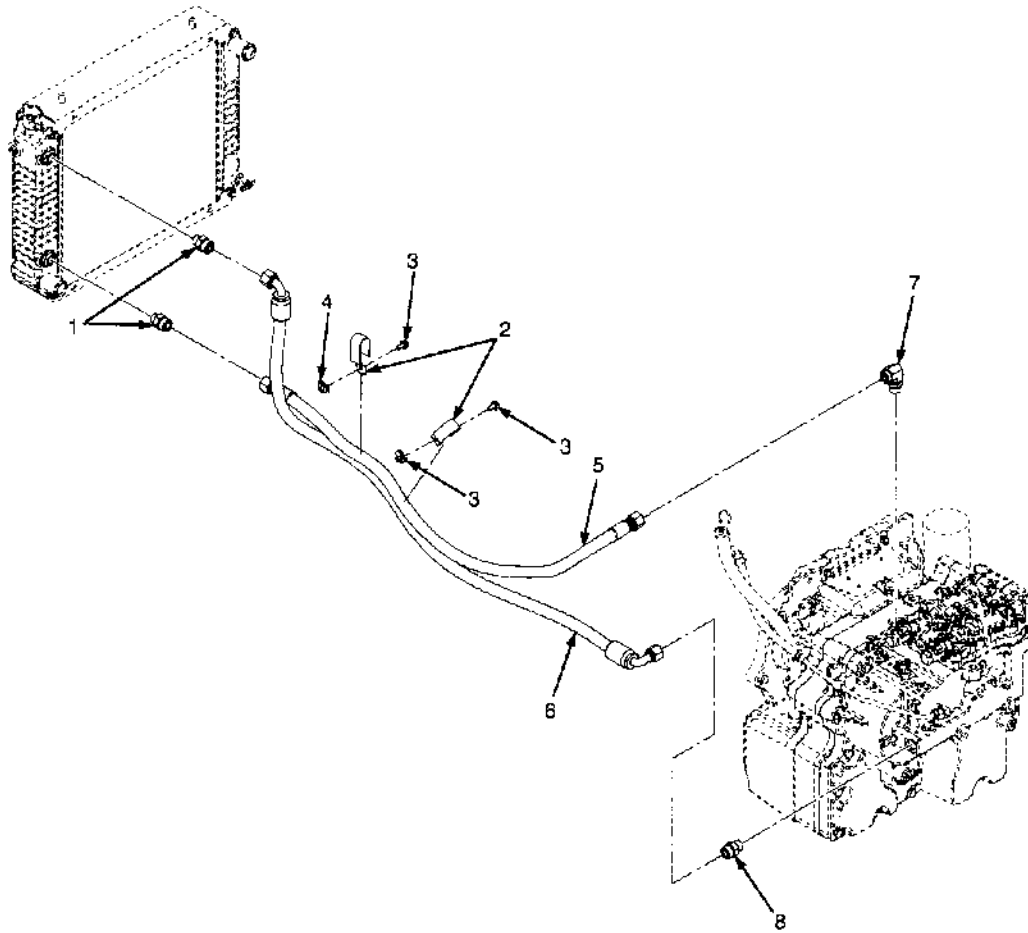

TRANSMISSION COOLING (Figure 5-3) MAZDA 2.0L

BP240050

ITEM	PART NO.	DESCRIPTION	QTY
1	^a 1565127	Fitting	2
1	252729	O-Ring	1
2	1562648	Clip	2
3	1527879	Capscrew	2
4	1480237	Clip Nut	2
5	2067594	Hose	1
6	2067595	Hose	1
7	1487067	Fitting	1
7	16485	O-Ring	1
7	1527818	O-Ring	1
8	1486749	Fitting	1
8	16485	O-Ring	1
8	1527818	O-Ring	1

FOOTNOTES:

^a Supplied with Serpentine Radiator Only