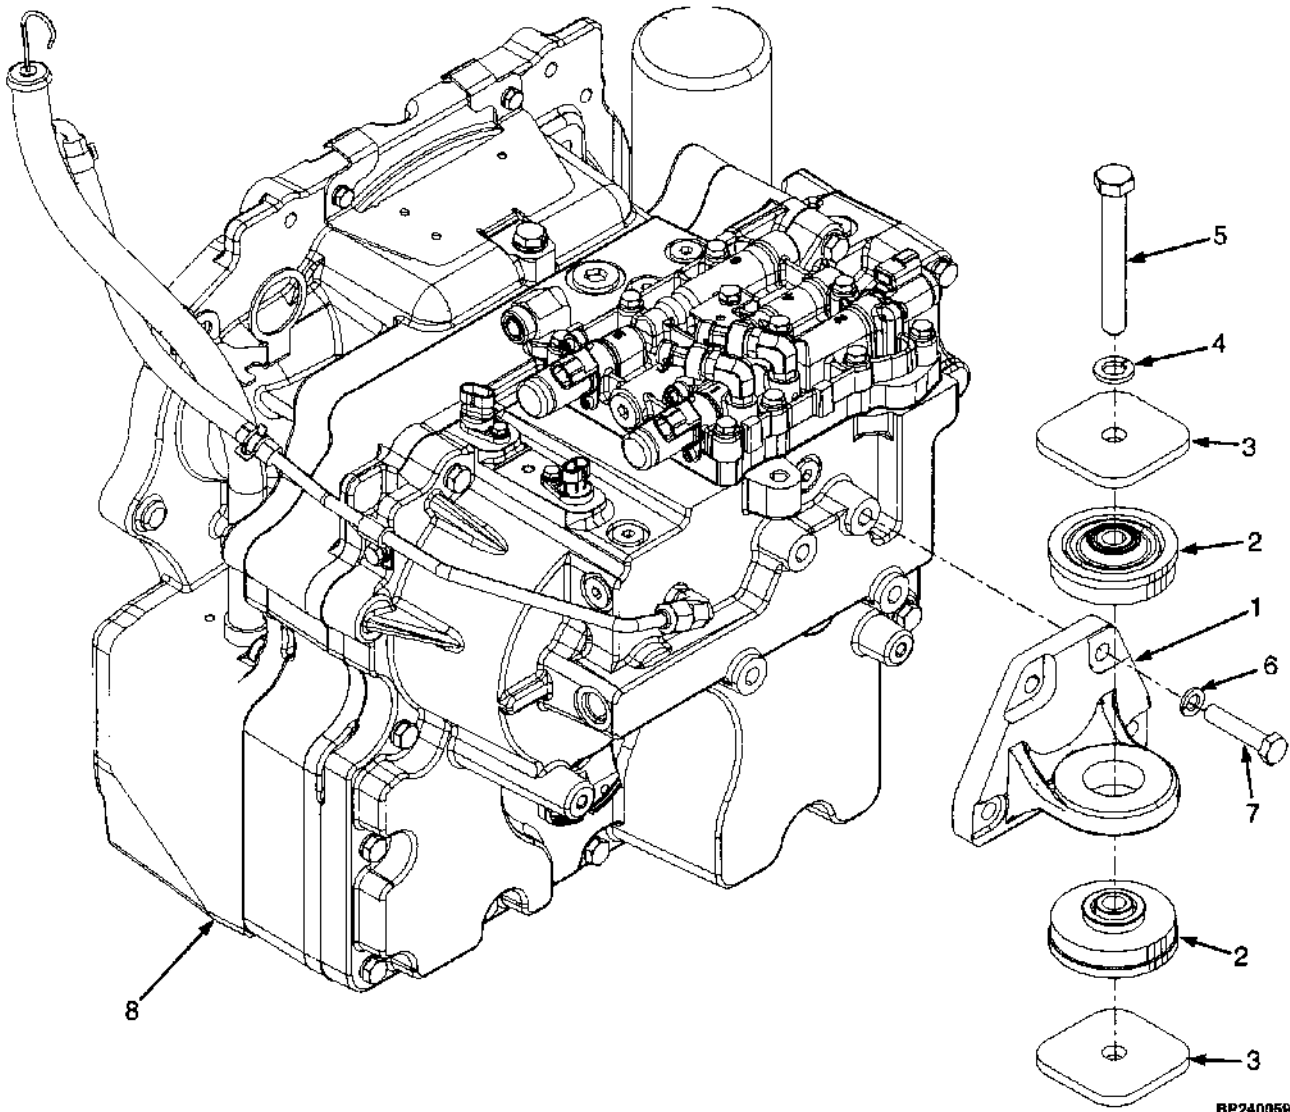

## TRANSMISSION MOUNT (Figure 5-1)

BP240059

ITEM	PART NO.	DESCRIPTION	QTY
1	1501275	Bracket.....	1
2	2070147	Isolator.....	2
3	1566329	Washer.....	2
4	292685	Lockwasher.....	1
5	293697	Capscrew.....	1
6	292683	Lockwasher.....	4
7	292531	Capscrew.....	4
8	1550565	Transmission Assembly (☞ Figure 5-5, ☞ Figure 5-6).....	1

**TRANSMISSION  
SINGLE SPEED  
SHEET 1 OF 2**

ITEM	PART NO.	DESCRIPTION	QTY
	1550565	Transmission Assembly (Single Speed) .....	1
1	1570361	Control Valve (☞ Figure 5-9) .....	1
2	292509	Capscrew .....	11
3	320157	Washer .....	12
4	1570360	Gasket .....	1
5	233693	Fitting.....	1
6	1550577	Housing (Transmission).....	1
7	1547447	Oil Seal.....	1
8	1550578	Yoke (24 Teeth).....	1
9	18595	Capscrew .....	1
10	15158	Lockwasher .....	1
11	15135	Washer .....	1
12	1595421	Clutch Pack Assembly (Counter/Reverse) (☞ Figure 5-8) .....	1
13	1595420	Clutch Pack Assembly (Input/Forward) (☞ Figure 5-7) .....	1
14	1541231	Sensor (Speed) .....	1
15	1541232	Sensor .....	1
16	292680	Lockwasher .....	4
17	292500	Capscrew .....	4
18	86229	Washer .....	1
19	43208	Bearing.....	1
20	1585745	Gear (Output).....	1
21	1516851	Spacer.....	1
22	1516849	Nut.....	1
23	58916	Snap Ring .....	1
24	44308	Ball Bearing .....	1
25	1550575	Housing (Front Cover) .....	1
26	1550576	Gasket (Cover To Transmission Housing) .....	1
27	292682	Lockwasher .....	24
28	292516	Capscrew .....	4
29	334560	Magnet .....	1
30	16682	O-Ring.....	1
31	1494750	Chain (Drive Pump).....	1
32	1544218	Sealing Ring.....	1
33	44310	Ball Bearing.....	1
34	303100	Pin.....	4
35	1553270	Snubber.....	2
36	1553475	O-Ring.....	1
37	222444	Fitting.....	1
38	303150	Pin.....	4
39	235691	Fitting.....	7
40	1525693	Compression Spring (Regulator).....	1
41	1525692	Spool (Regulator) .....	1
42	1359458	Capscrew .....	16
43	1553403	O-Ring.....	4
44	1566457	Baffle (Not Illustrated).....	1
45	1569768	Shield.....	1
46	1527879	Capscrew.....	1
47	1380849	Trim.....	2