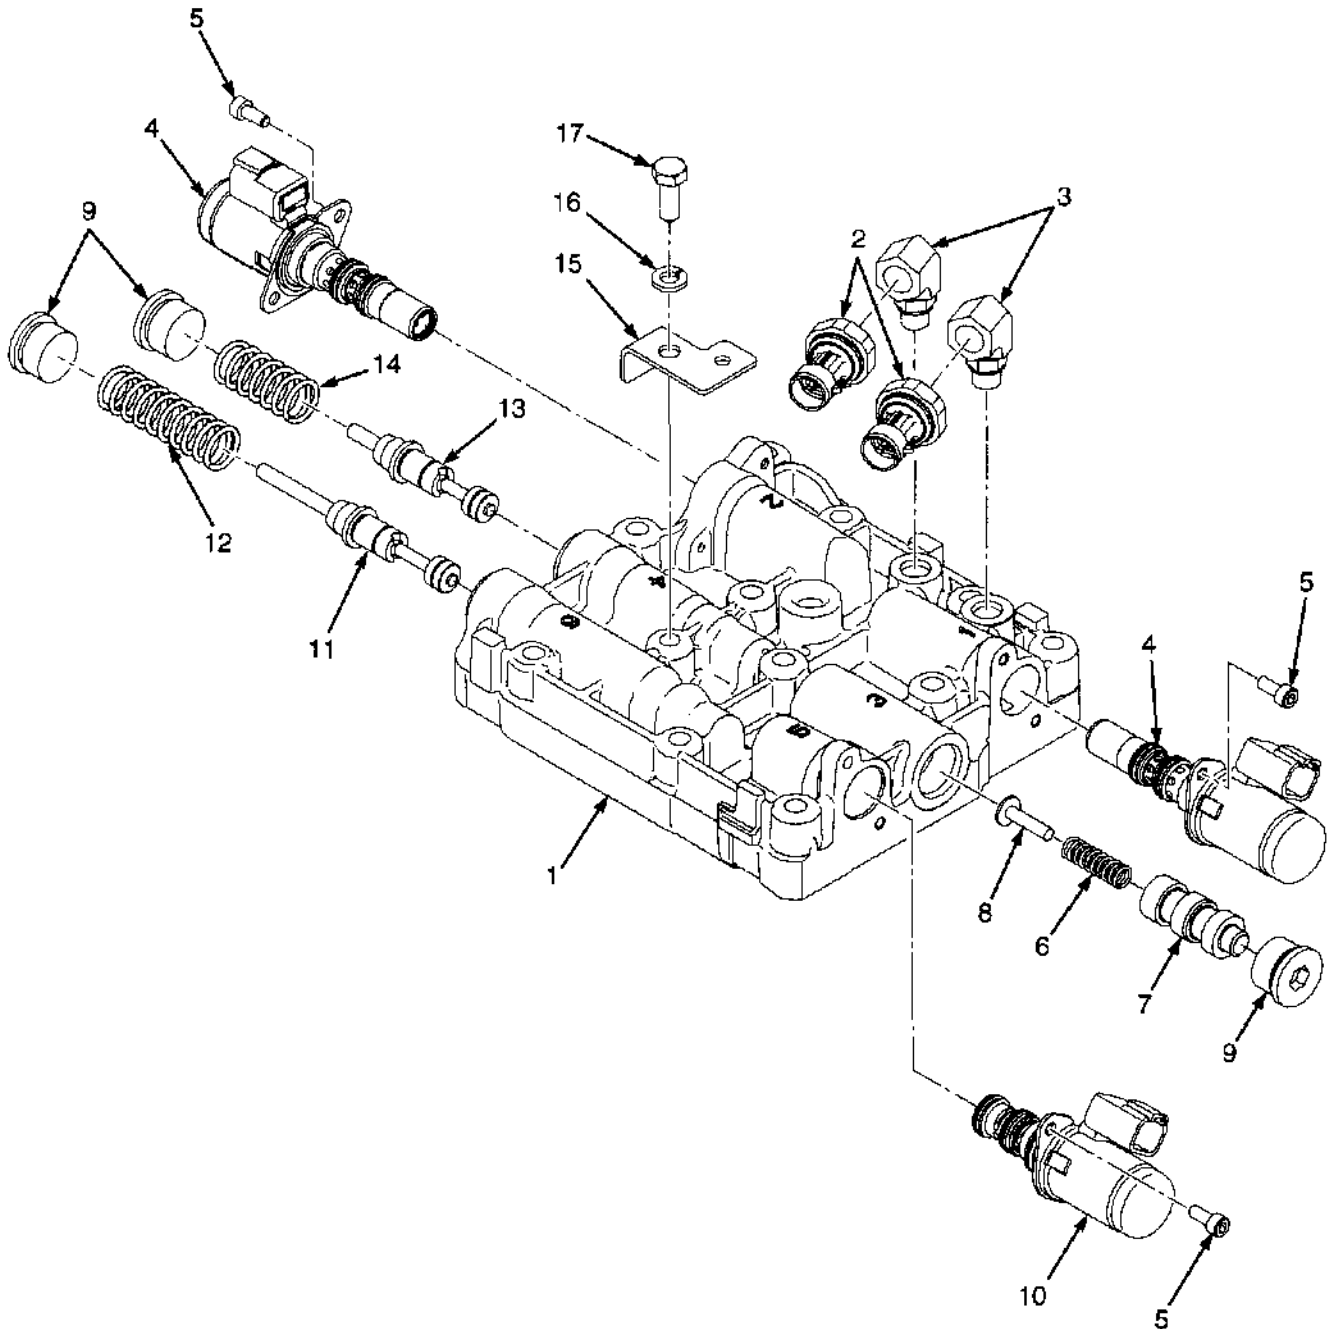

CONTROL VALVE (Figure 5-9) TRANSMISSION

BP240046

**CONTROL VALVE
TRANSMISSION**

ITEM	PART NO.	DESCRIPTION	QTY
	1570361	Control Valve	1
1	1570363	Body	1
2	2070263	Transducer.....	2
3	1545546	Fitting.....	2
3	16481	O-Ring.....	2
4	1530722	Proportional Valve.....	2
5	293742	Capscrew	6
6	1590866	Spring (Return).....	1
7	1590865	Spool (Cut-Off)	1
8	1590839	Spool Stop.....	1
9	233693	Fitting.....	3
10	1520660	Solenoid Valve.....	1
11	1544758	Spool (Regulator)	1
12	1550561	Spring (Regulator).....	1
13	1544759	Spool (Torque Converter Regulator)	1
14	1514138	Spring (Torque Converter Regulator)	1
15	1562310	Clip.....	1
16	292681	Lockwasher	1
17	136681	Capscrew	1