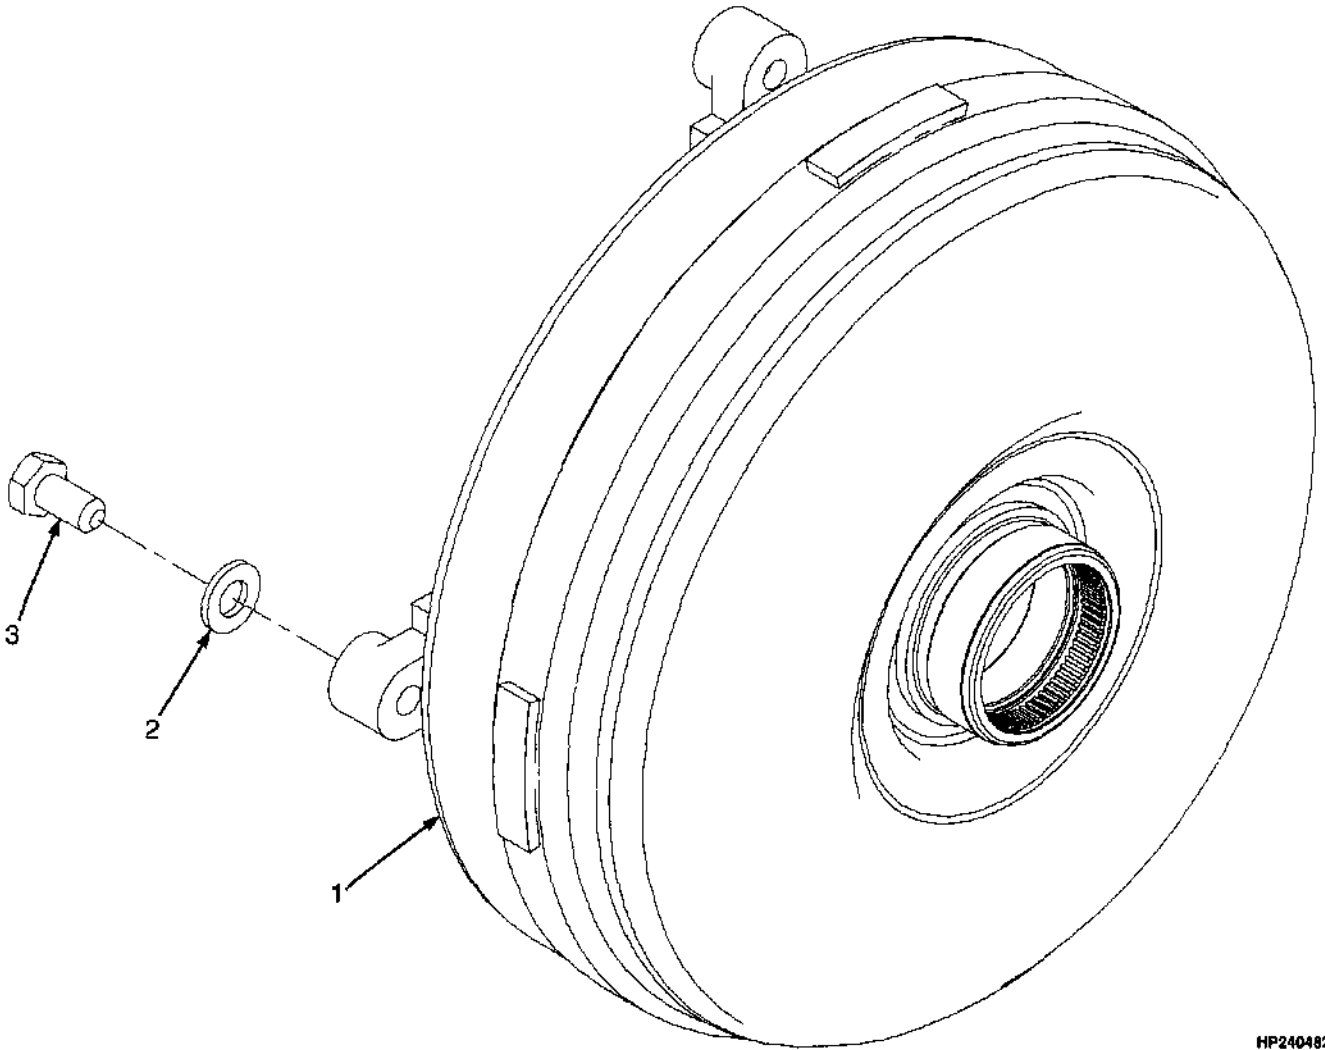

TORQUE CONVERTER (Figure 5-2)

HP240482

KEY:

A: For Use With Mazda Engine

B: For Use With Yanmar Diesel Engine

ITEM	PART NO.	DESCRIPTION	QTY	
			A	B
1	1553122	Torque Converter	1	..
1	1553123	Torque Converter	..	1
2	296420	Washer	4	4
3	1541921	Capscrew	4	4