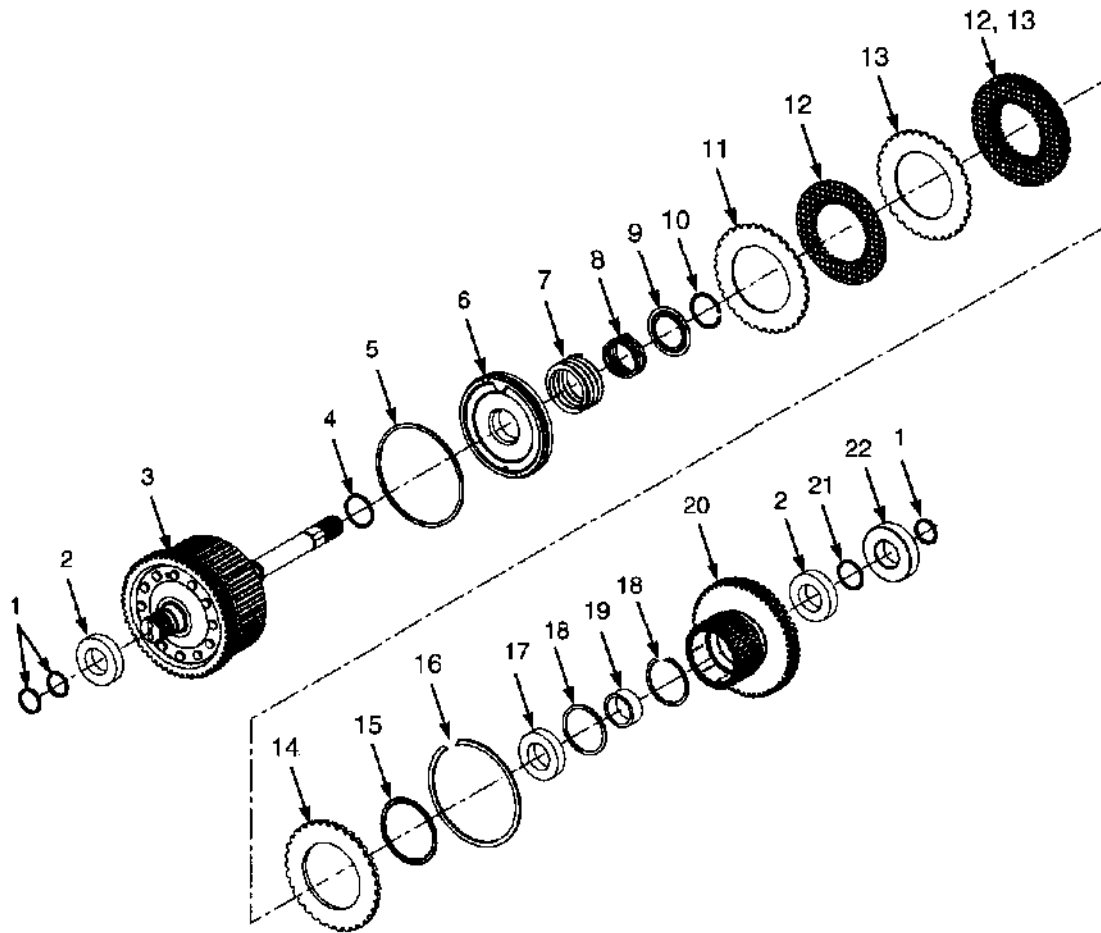

FORWARD CLUTCH (Figure 5-7) INPUT

BP249049

**FORWARD CLUTCH
INPUT**

ITEM	PART NO.	DESCRIPTION	QTY
	1595420	Clutch Pack Assembly (Input/Forward).....	1
1	.....	Ring Seal.....	3
2	1581116	Bearing.....	2
3	1581104	Gear and Shaft Assembly.....	1
4	.....	Ring Seal.....	1
5	.....	Ring Seal.....	1
6	1552525	Piston.....	1
7	1581108	Spring.....	1
8	1581098	Spring.....	1
9	1581099	Spring Guide.....	1
10	1581100	Snap Ring.....	1
11	.....	Conical Plate.....	1
12	.....	Friction Plate.....	5
13	.....	Separator Plate.....	4
14	1543094	Pressure Plate (5.8 mm).....	1
14	1537449	Pressure Plate (6.0 mm).....	1
14	1543096	Pressure Plate (5.6 mm).....	1
14	1543097	Pressure Plate (5.4 mm).....	1
14	1543098	Pressure Plate (5.2 mm).....	1
15	.....	O-Ring.....	1
16	1537450	Snap Ring.....	1
17	124603	Bearing.....	1
18	1581107	Snap Ring.....	2
19	1581117	Spacer.....	1
20	1595427	Clutch Gear.....	1
21	1581106	Snap Ring.....	1
22	43207	Ball Bearing.....	1
	1543105	Clutch Plates and Seals Kit (Includes Items 1, 4-5, 11-13, 15).....	1
	1543102	Clutch Pack Plates Kit (Includes Items 11-13).....	1
	1595425	Clutch Pack Seals Kit (Includes Items 1, 4-5, 15).....	1