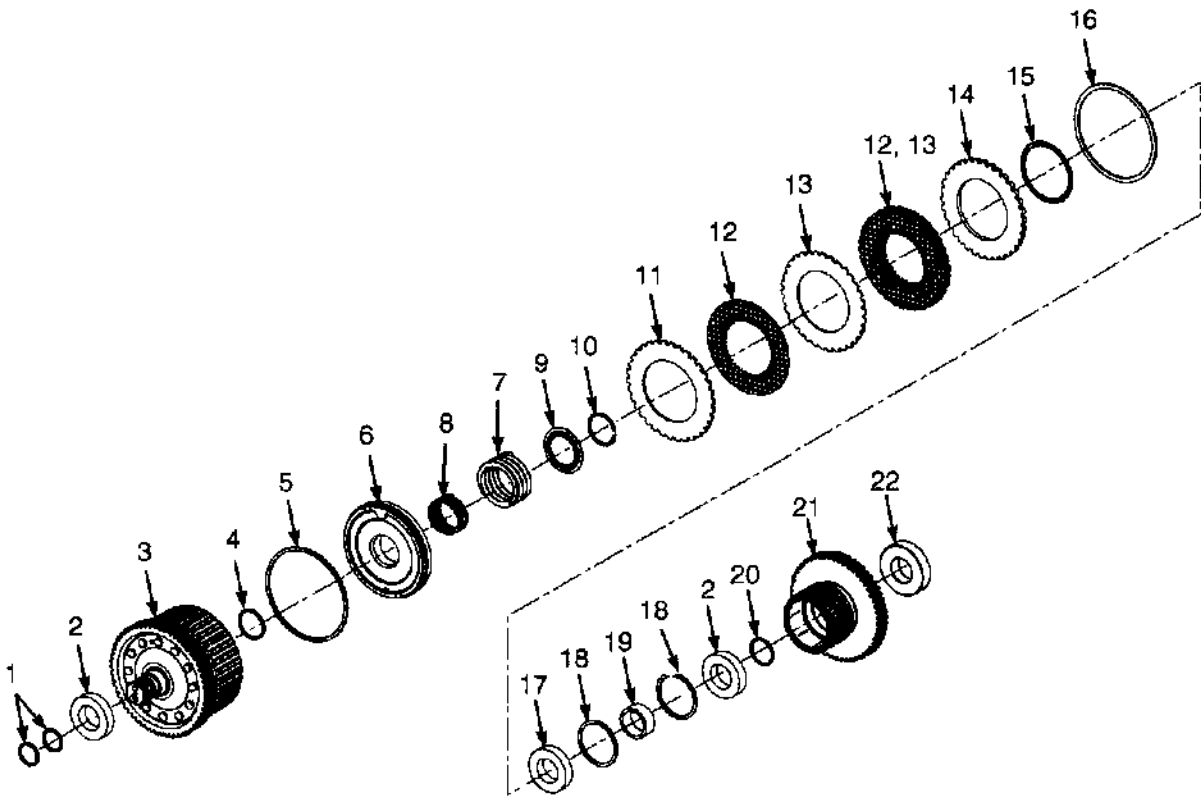

REVERSE CLUTCH (Figure 5-8) COUNTER

BP240051

**REVERSE CLUTCH
COUNTER**

ITEM	PART NO.	DESCRIPTION	QTY
	1595421	Clutch Pack Assembly (Counter/Reverse).....	1
1	.....	Seal.....	2
2	1581116	Bearing.....	2
3	1581114	Gear and Shaft Assembly.....	1
4	.....	Seal.....	1
5	.....	Seal.....	1
6	1552525	Piston.....	1
7	1581108	Spring.....	1
8	1581098	Spring.....	1
9	1581099	Spring Guide.....	1
10	1581100	Snap Ring.....	1
11	.....	Conical Plate.....	1
12	.....	Friction Plate.....	5
13	.....	Separator Plate.....	4
14	1543094	Pressure Plate (5.8 mm).....	1
14	1537449	Pressure Plate (6.0 mm).....	1
14	1543096	Pressure Plate (5.6 mm).....	1
14	1543097	Pressure Plate (5.4 mm).....	1
14	1543098	Pressure Plate (5.2 mm).....	1
15	.....	O-Ring.....	1
16	1537450	Snap Ring.....	1
17	124603	Bearing.....	1
18	1581107	Snap Ring.....	1
19	1581117	Spacer.....	1
20	1581106	Snap Ring.....	1
21	1595427	Clutch Gear.....	1
22	43207	Ball Bearing.....	1
	1543105	Clutch Plates and Seals Kit (Includes Items 1, 4-5, 11-13, 15).....	1
	1543102	Clutch Pack Plates Kit (Includes Items 11-13).....	1
	1595425	Clutch Pack Seals Kit (Includes Items 1, 4-5, 15).....	1