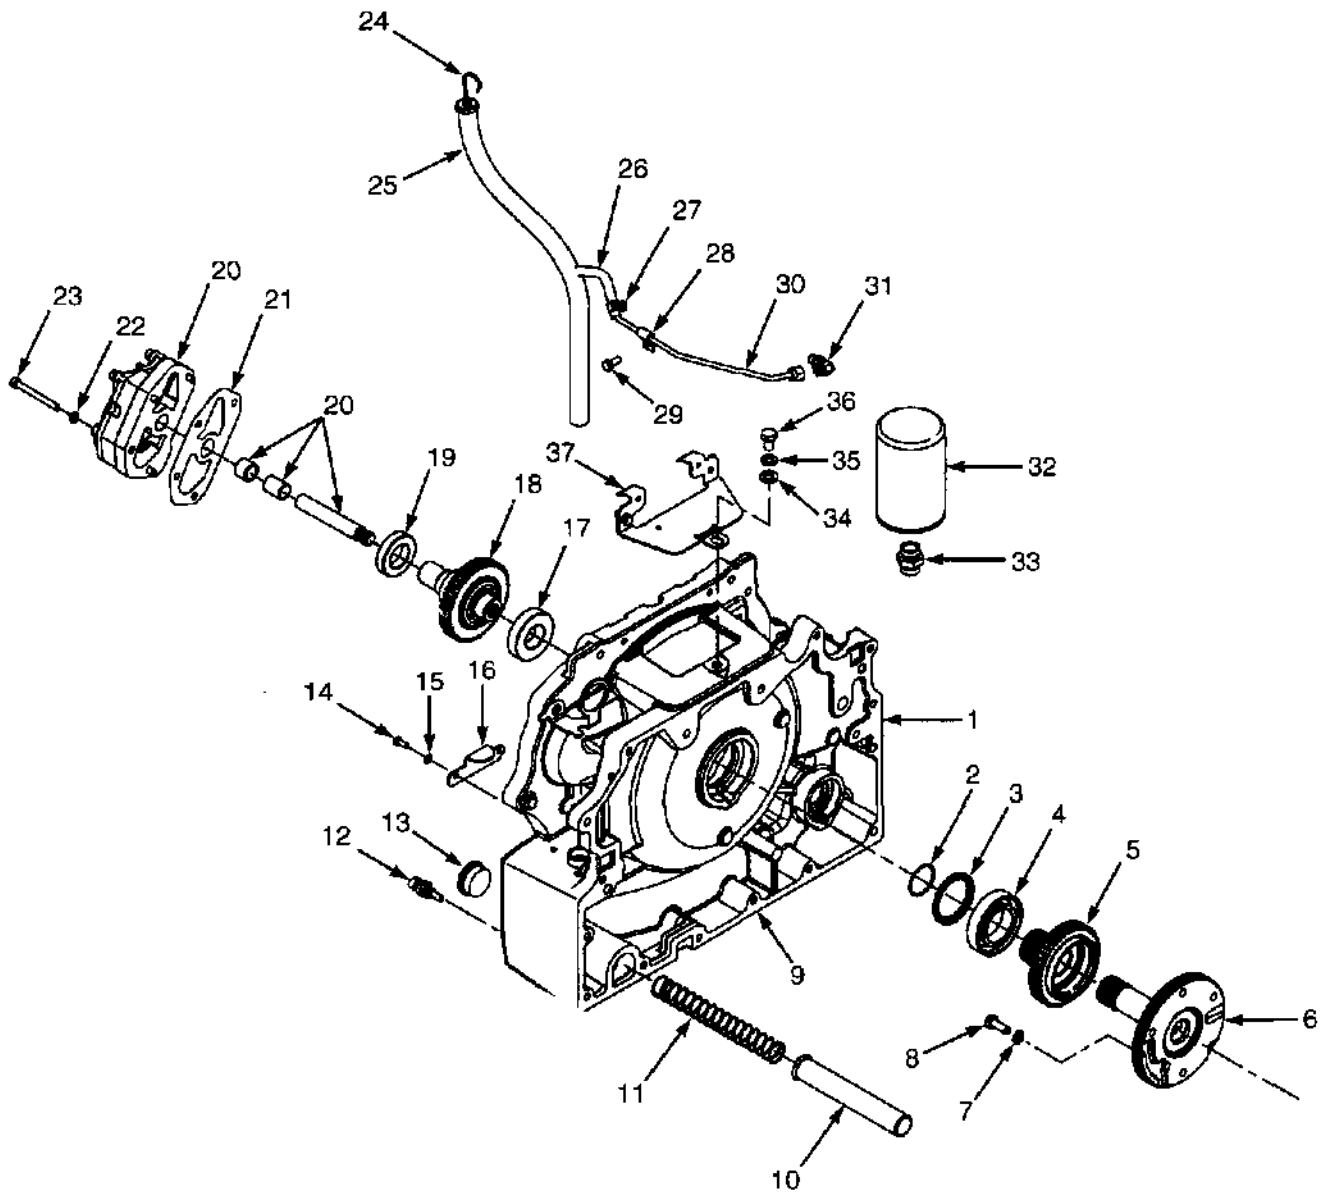

TRANSMISSION (Figure 5-6) SINGLE SPEED SHEET 2 OF 2

BP240043

**TRANSMISSION
SINGLE SPEED
SHEET 2 OF 2**

ITEM	PART NO.	DESCRIPTION	QTY
	1550565	Transmission Assembly (Single Speed)	1
1	1550566	Housing (Torque Converter)	1
2	145481	O-Ring	1
3	1544217	Oil Seal	1
4	1544216	Bearing	1
5	1541556	Sprocket	1
6	1550585	Stator Assembly	1
7	292682	Lockwasher	4
8	136985	Capscrew	4
9	1550573	Gasket	1
10	1550571	Screen (Suction)	1
11	1550572	Spring (Suction Screen)	1
12	1515654	Sensor (Coolant Temperature)	1
13	188210	Fitting	1
14	292500	Capscrew	2
15	292680	Lockwasher	2
16	1550567	Cover (Torque Converter Housing)	1
17	43207	Ball Bearing	1
18	1550574	Sprocket (Driven)	1
19	44307	Bearing	1
20	1529894	Charge Pump	1
21	1525696	Gasket (Charge Pump)	1
22	292681	Lockwasher	7
23	296022	Capscrew	4
24	1516818	Dipstick	1
25	1566166	Tube (Dipstick)	1
26	169690	Hose	1
27	1569616	Clamp	1
28	164488	Clamp	1
29	136681	Capscrew	3
30	1566168	Tube	1
31	1487063	Fitting	1
32	2075558	Filter	1
33	1558515	Fitting	1
34	320161	Washer	1
35	292683	Lockwasher	1
36	292526	Capscrew	1
37	1566169	Cover	1