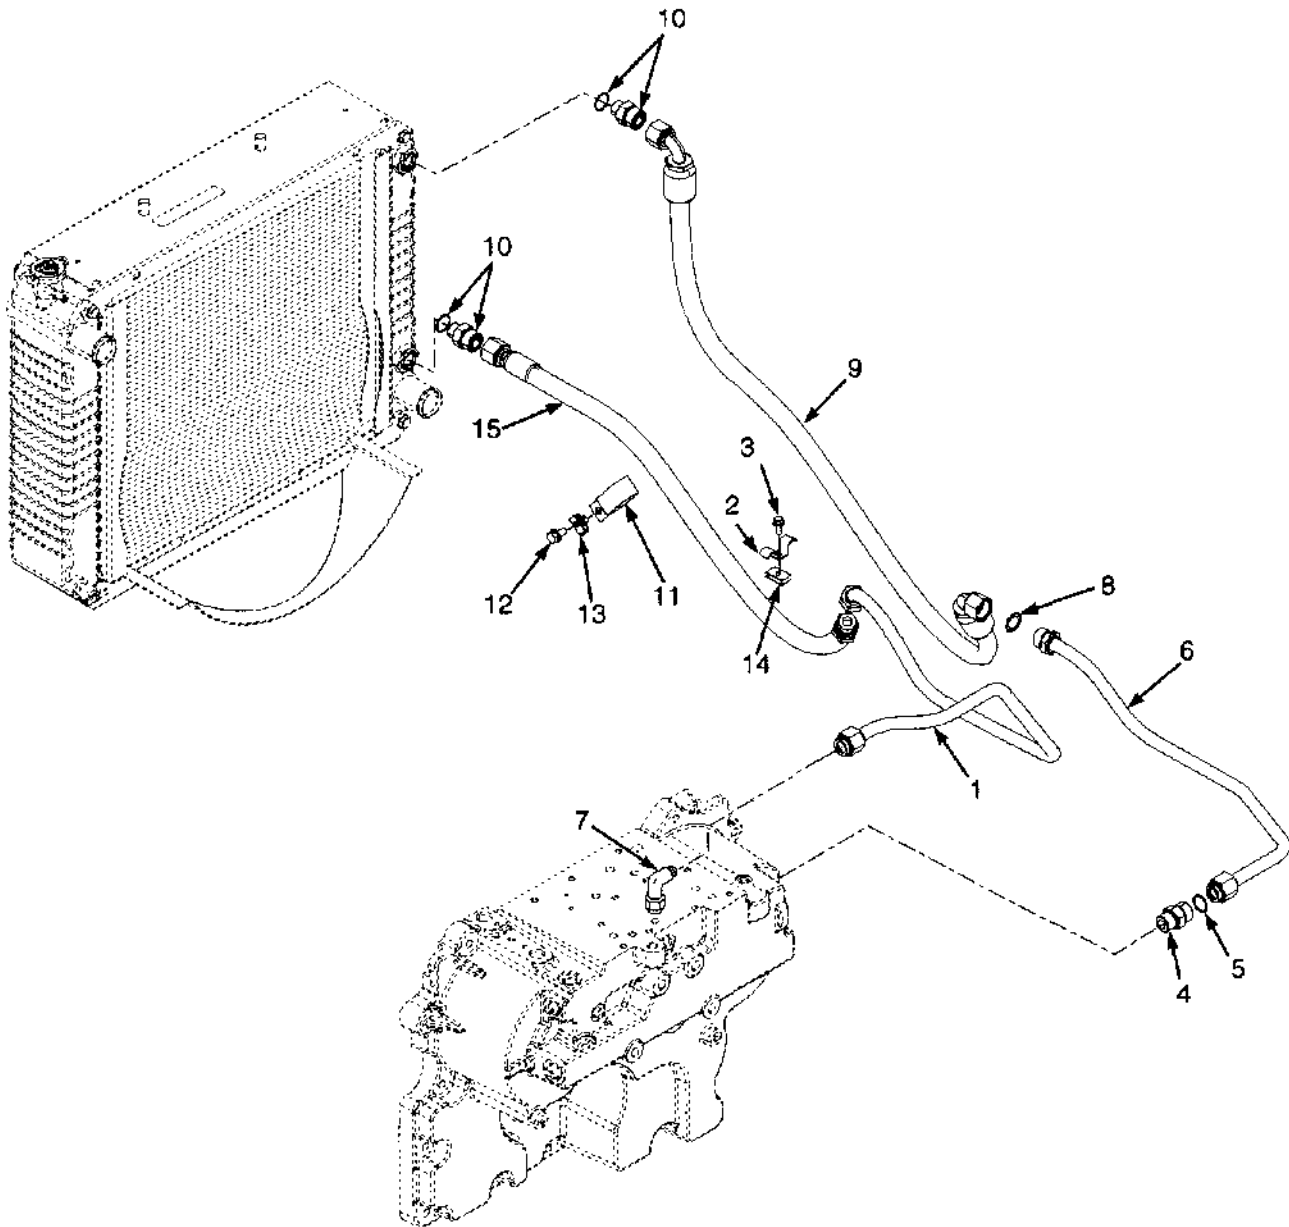

TRANSMISSION COOLING (Figure 5-4) YANMAR 2.6L DIESEL

HP240483

**TRANSMISSION COOLING
YANMAR 2.6L DIESEL**

ITEM	PART NO.	DESCRIPTION	QTY
1	2067598	Tube	1
2	1561780	Clip	1
3	1527876	Capscrew.....	1
4	1486749	Fitting.....	1
5	16485	O-Ring.....	1
6	2067597	Tube	1
7	1487067	Fitting.....	1
7	252729	O-Ring.....	1
7	16485	O-Ring.....	1
8	1582449	Flange Seal	1
9	2075551	Hose	1
10	1565127	Fitting.....	2
11	1562648	Clip	1
12	1527879	Capscrew.....	1
13	1480237	Clip Nut.....	1
14	1350215	Nut (Foldover).....	1
15	2079032	Hose	1