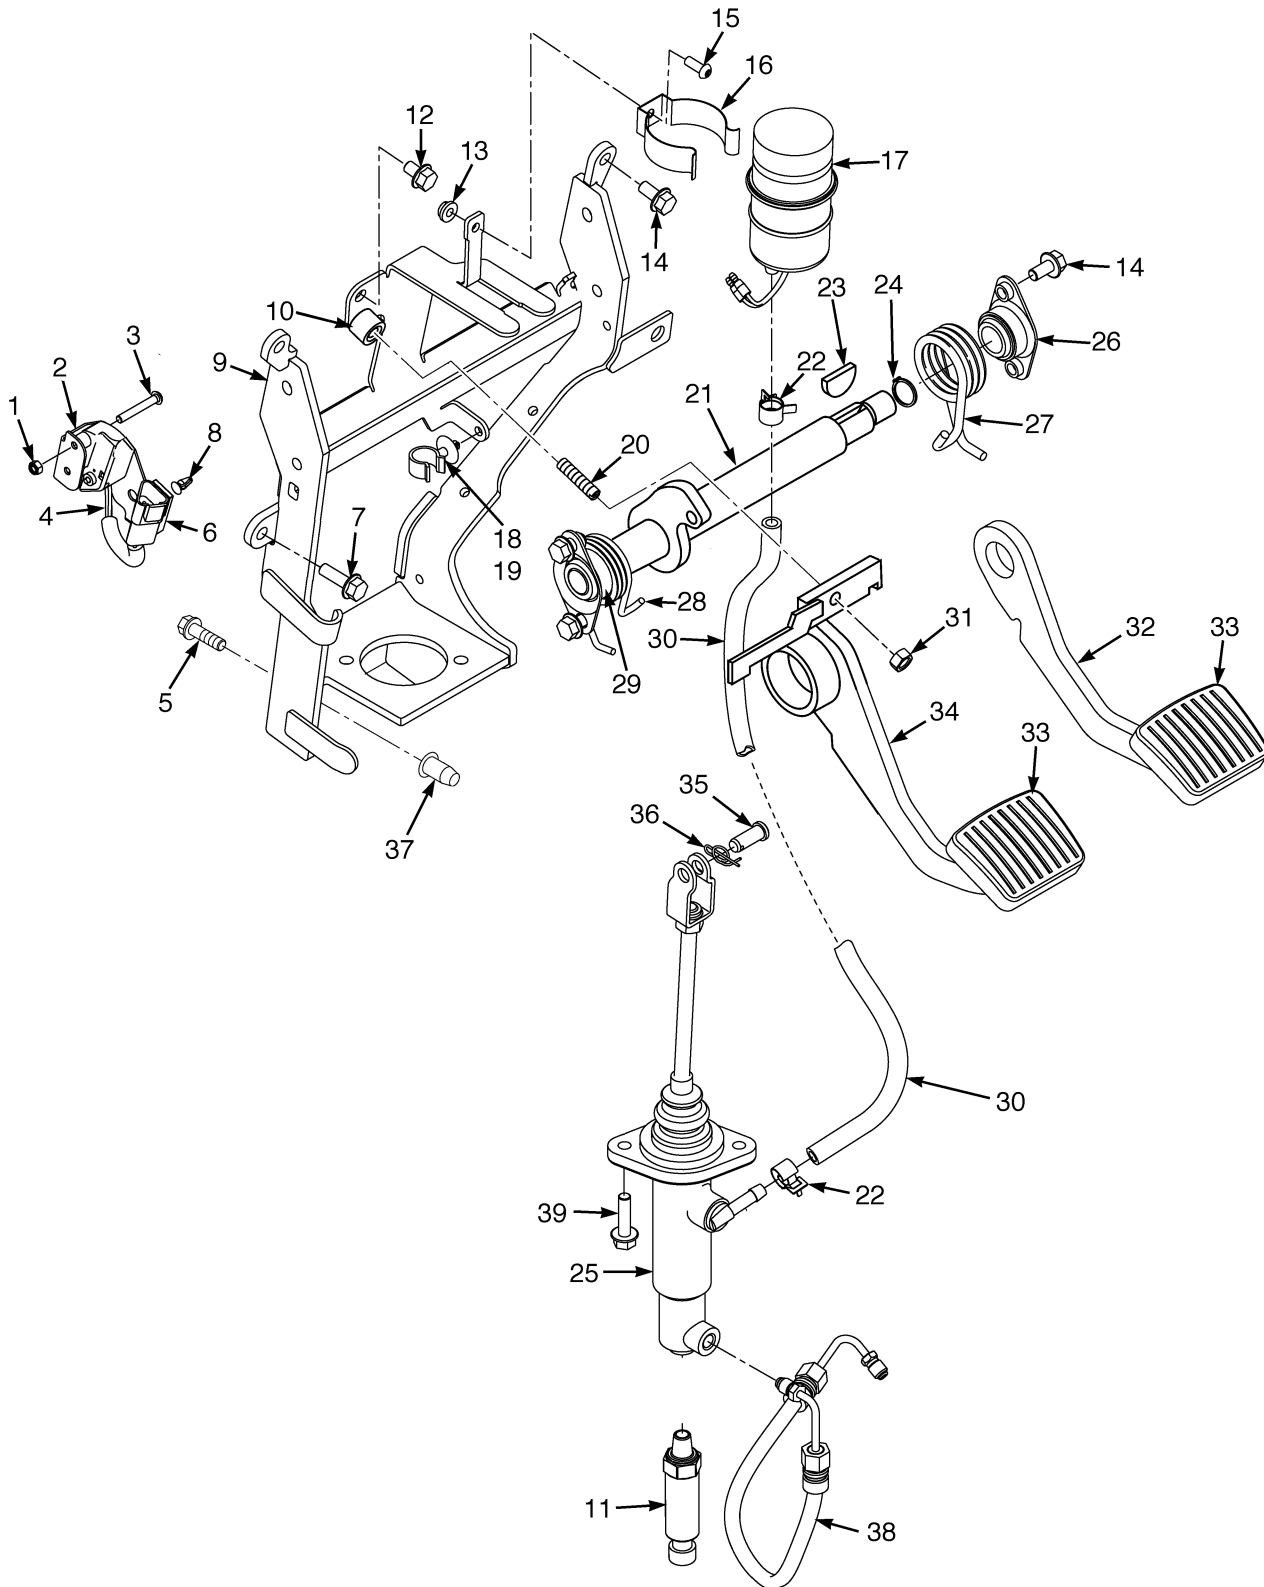

BRAKE LINKAGE (Figure 8-4) DUAL PEDAL WET BRAKE

HP040418

**BRAKE LINKAGE
DUAL PEDAL
WET BRAKE**

ITEM	PART NO.	DESCRIPTION	QTY
1	302398	Nut	2
2	1531567	Bracket.....	1
3	1553897	Capscrew.....	2
4	1547849	Sensor	1
5	1528482	Capscrew.....	2
6	1500912	Clip (Connector)	1
7	1583611	Capscrew.....	2
8	1564526	Clip (Key Hole).....	1
9	1574153	Bracket.....	1
10	1556475	Bumper	1
11	1530485	Transducer	1
12	1529366	Capscrew.....	1
13	1514429	Nut (Flange).....	1
14	1527879	Capscrew.....	6
15	1510126	Capscrew (Button Head)	1
16	2021353	Bracket.....	1
17	1569211	Reservoir Assembly	1
17	1606006	Brake Reservoir Kit	1
18	1543698	Clamp (Swivel).....	1
19	1543842	Base (Clamp).....	1
20	1534871	Bolt	1
21	1579028	Crank	1
22	1502003	Clamp	2
23	206	Woodruff Key	1
24	12929	Snap Ring	1
25	1573675	Master Cylinder	1
25	1596179	Repair Kit.....	1
26	1531568	Bushing.....	2
27	1568076	Spring (RH).....	1
28	1568077	Spring (LH)	1
29	244540	Bushing.....	2
30	211882	Hose (Brake Feed)	1
31	239503	Nut	1
32	1568256	Brake Pedal (RH).....	1
33	1570300	Pad	2
34	1568245	Brake Pedal (LH)	1
35	1375391	Pin (Rod End).....	1
36	1351689	Cotter Pin.....	1
37	1530243	Insert.....	2
38	2076656	Hose (Brake).....	1
39	1527880	Capscrew.....	4