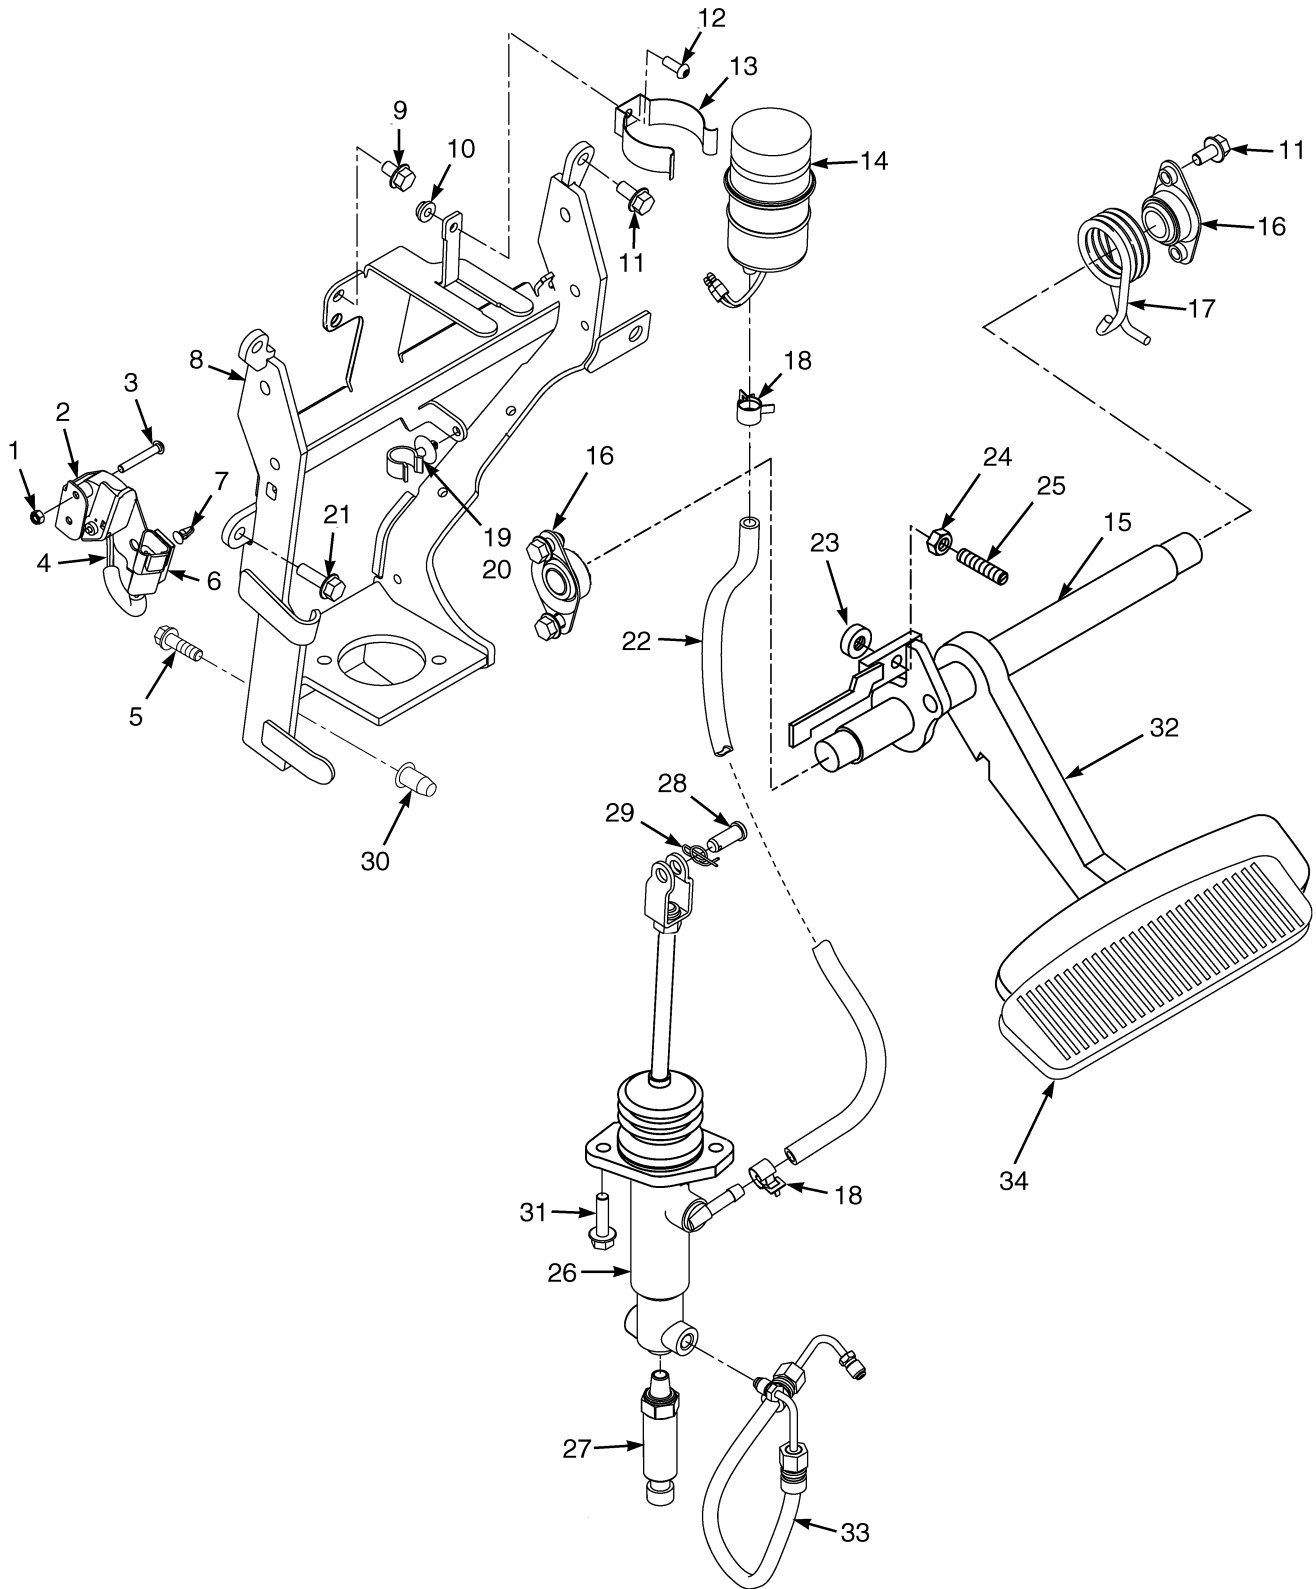

BRAKE LINKAGE (Figure 8-3) SINGLE PEDAL WET BRAKE

HP040417

**BRAKE LINKAGE
SINGLE PEDAL
WET BRAKE**

ITEM	PART NO.	DESCRIPTION	QTY
1	302398	Nut	2
2	1531567	Bracket.....	1
3	1553897	Capscrew.....	2
4	1547849	Sensor	1
5	1528482	Capscrew.....	2
6	1500912	Clip	1
7	1564526	Clip	1
8	1574153	Bracket.....	1
9	1529366	Capscrew.....	1
10	1514429	Nut (Flange).....	1
11	1527879	Capscrew.....	6
12	1510126	Capscrew (Button Head)	1
13	2021353	Bracket.....	1
14	1569211	Reservoir Assembly	1
14	1606006	Brake Reservoir Kit	1
15	1579026	Crank	1
16	1531568	Bushing.....	2
17	1568075	Spring (RH).....	1
18	1543698	Clamp (Swivel).....	1
19	1543842	Base (Clamp).....	1
20	1502003	Clamp	2
21	1583611	Capscrew.....	2
22	211882	Hose (Brake Feed)	1
23	1556475	Bumper	1
24	239503	Nut	1
25	1534871	Bolt	1
26	1573675	Master Cylinder	1
26	1596179	Repair Kit (Major)	1
27	1530485	Transducer.....	1
28	1375391	Pin (Rod End).....	1
29	1351689	Cotter Pin.....	1
30	1530243	Insert.....	2
31	1527880	Capscrew.....	4
32	1579027	Pedal.....	1
33	2076656	Hose (Brake).....	1
34	1570298	Rubber Pad.....	1