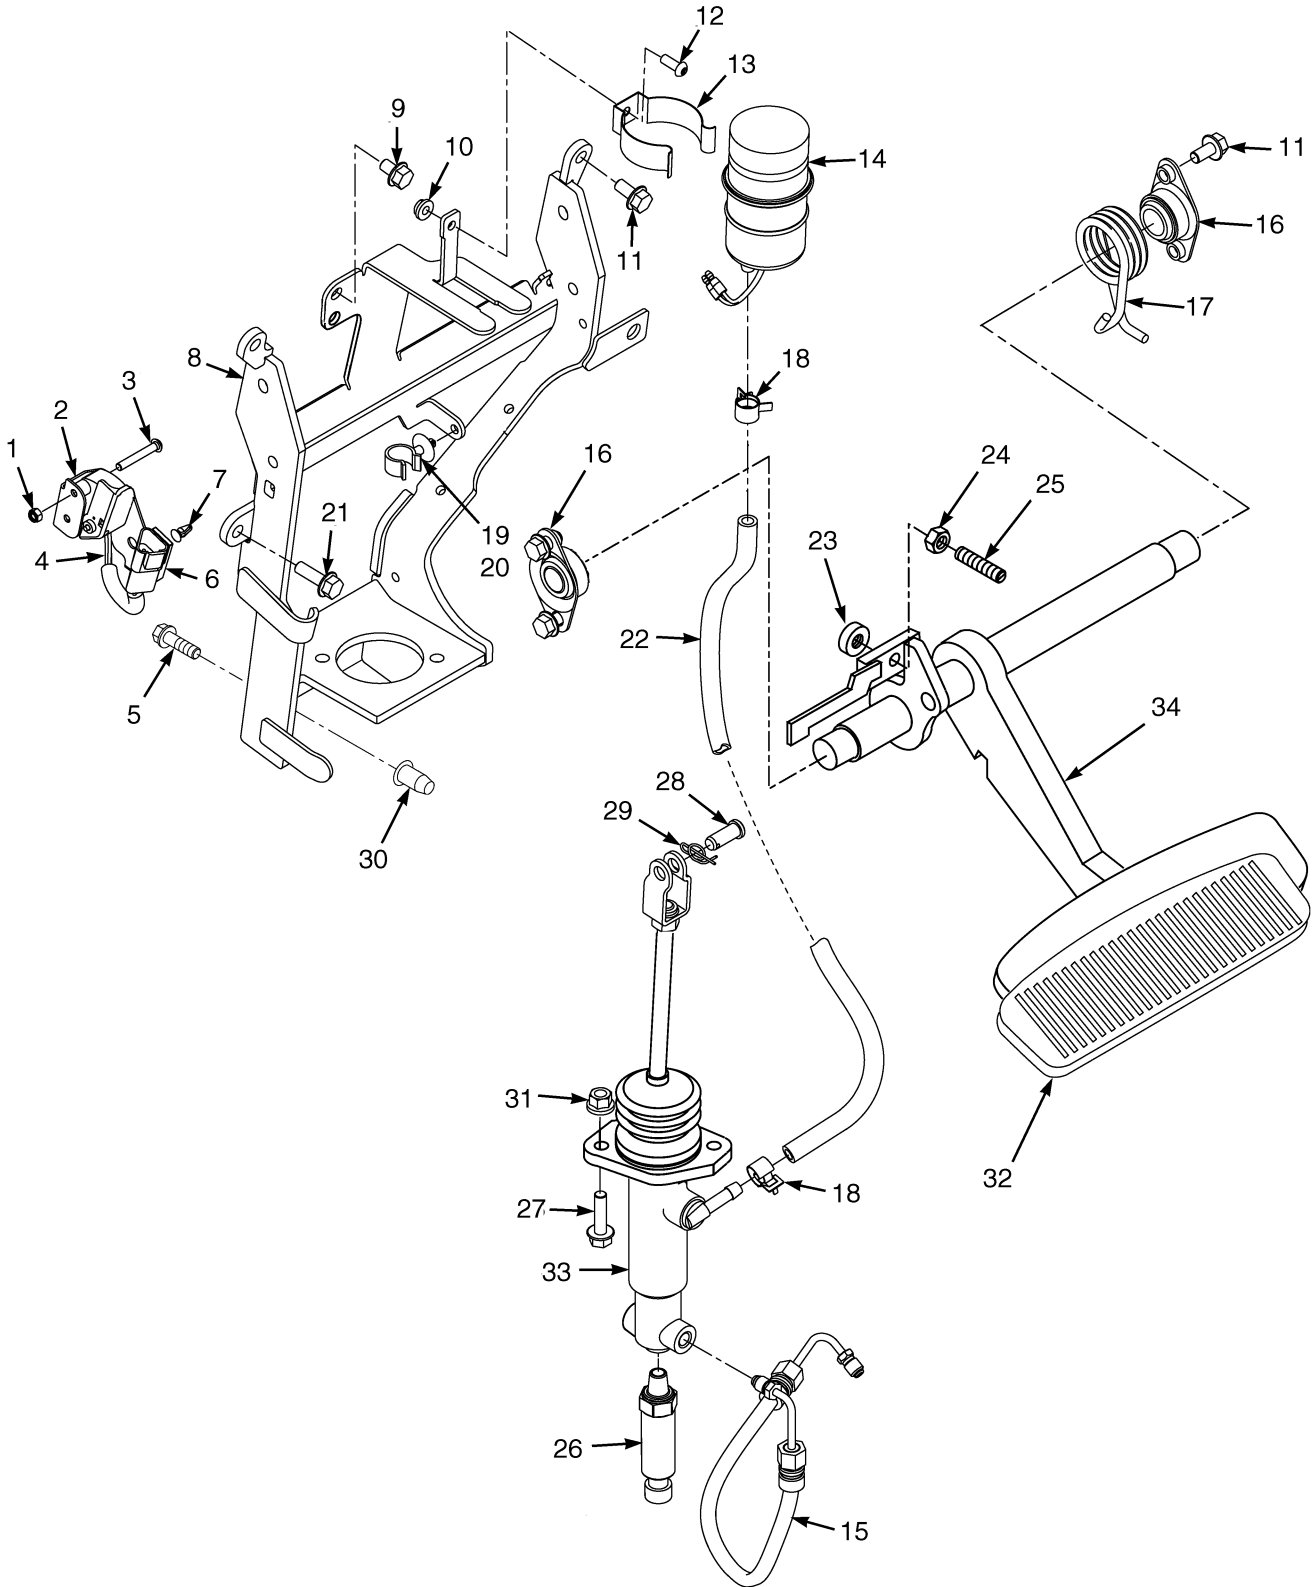

BRAKE LINKAGE (Figure 8-1) SINGLE PEDAL DRY BRAKE

HP040421

**BRAKE LINKAGE
SINGLE PEDAL
DRY BRAKE**

ITEM	PART NO.	DESCRIPTION	QTY
1	302398	Nut	2
2	1531567	Bracket (Inching Sensor)	1
3	1553897	Capscrew.....	2
4	1547849	Sensor	1
5	1586627	Capscrew.....	2
6	1500912	Clip	1
7	1564526	Clip	1
8	1570290	Bracket.....	1
9	1529366	Capscrew.....	1
10	1514429	Nut (Flange).....	1
11	1527879	Capscrew.....	6
12	1510126	Capscrew (Button Head)	1
13	2021353	Bracket.....	1
14	2314223	Reservoir Assembly	1
14	2021341	Cap.....	1
14	2077604	Tank and Switch	1
14	2021343	Packing.....	1
15	1527879	Capscrew.....	4
15	2059937	Hose (Brake).....	1
16	1585575	Bushing.....	2
17	1568075	Spring (RH).....	1
18	1543698	Clamp (Swivel).....	1
19	1543842	Base (Clamp).....	1
20	1502003	Clamp	2
21	1583611	Capscrew.....	2
22	1531569	Hose (Brake Feed)	1
23	1556475	Bumper	1
24	239503	Nut	1
25	1534871	Bolt	1
26	1530485	Transducer	1
27	1527881	Capscrew.....	2
28	1375391	Pin (Rod End).....	1
29	1351689	Cotter Pin.....	1
30	1530243	Insert.....	2
31	1544153	Lock Nut.....	2
32	1570298	Rubber Pad.....	1
33	1536724	Master Cylinder	1
33	1566141	Push Rod.....	1
33	2041520	Yoke.....	1
33	1566142	Nut.....	2
33	1566143	Fitting.....	1
33	1566144	Gasket.....	1
33	1566131	Repair Kit.....	1
34	1568243	Bracket (Pedal)	1