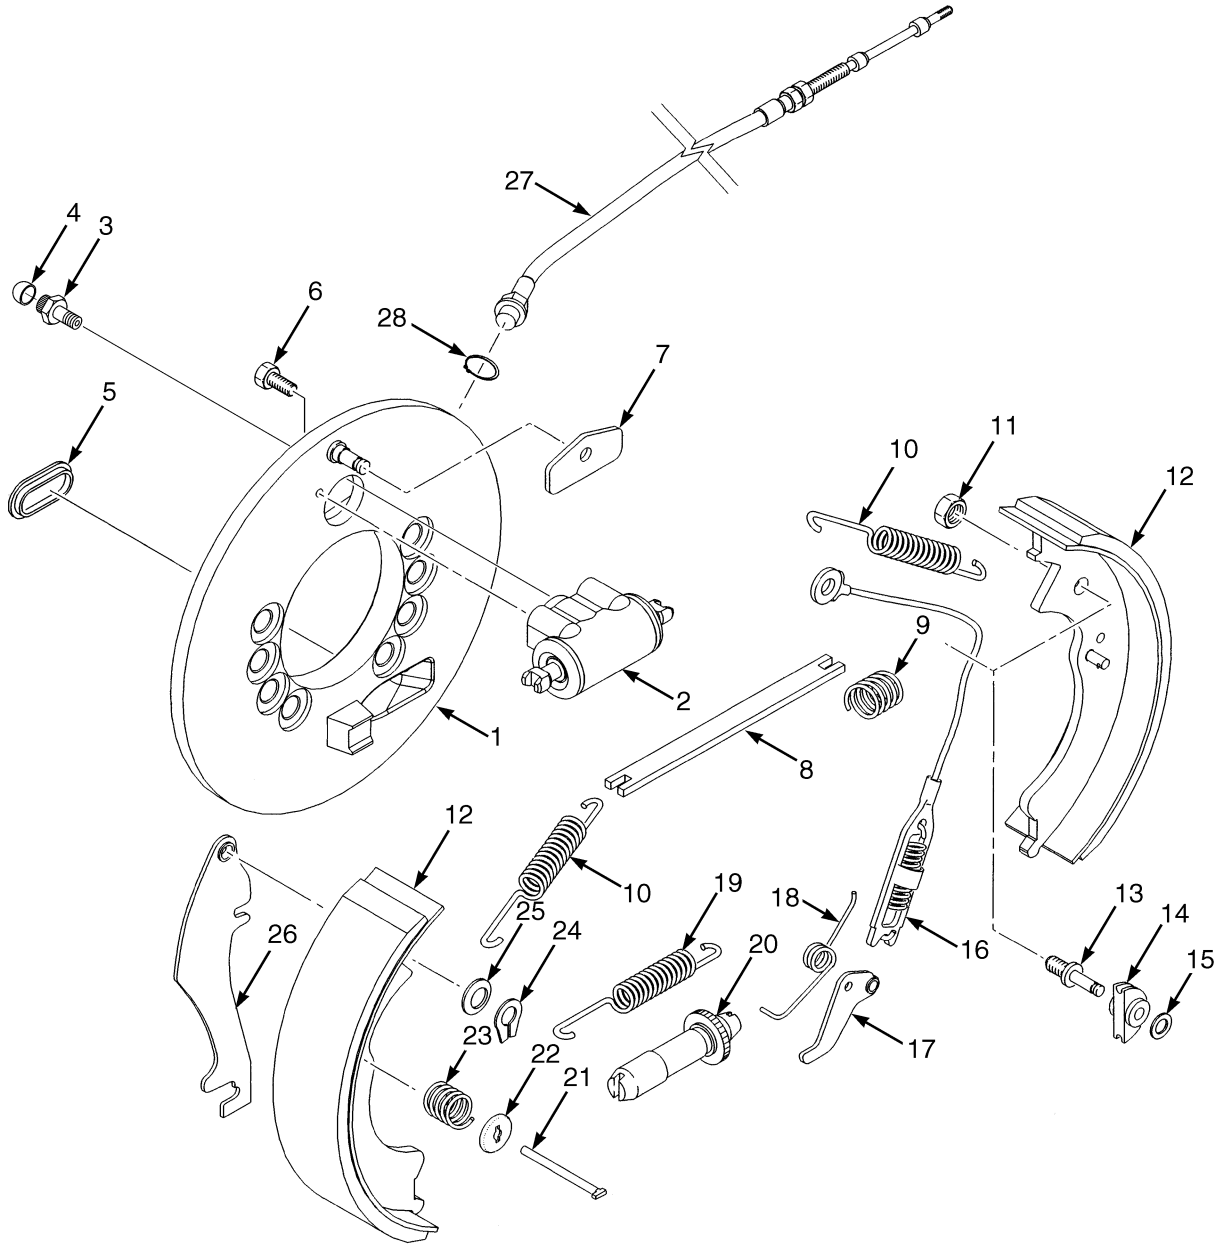

BRAKE ASSEMBLY (Figure 8-5) DRY BRAKE

BP040047

**BRAKE ASSEMBLY
DRY BRAKE**

KEY:
A: RH
B: LH

ITEM	PART NO.	DESCRIPTION	QTY	
			A	B
	1579455	Brake Assembly (With Cable and Dust Shield).....	1	..
	1579454	Brake Assembly (With Cable and Dust Shield).....	..	1
	1606086	Brake Assembly (Without Cable).....	1	..
	1606085	Brake Assembly (Without Cable).....	..	1
1	1606088	Backing Plate	1	..
1	1606087	Backing Plate	..	1
2	1565290	Wheel Cylinder Assembly	1	1
2	1334647	Repair Kit.....	1	1
3	1361503	Bleeder Screw	1	1
4	1361504	Bleeder Cap.....	1	1
5	1334642	Cover.....	1	1
6	1565303	Bolt.....	2	2
7	2037343	Guide	1	1
8	1360796	Strut	1	..
8	1361507	Strut	..	1
9	1360797	Spring.....	1	1
10	.....	Spring.....	1	1
11	.....	Nut	1	1
12	1565314	Shoe and Lining Kit.....	1	..
12	1565313	Shoe and Lining Kit.....	..	1
13	.....	Pin.....	1	1
14	1334644	Sheave	1	1
15	1361500	Washer.....	1	1
16	.....	Cable and Spring Assembly.....	1	1
17	2037518	Lever	1	..
17	2037517	Lever	..	1
18	.....	Spring.....	1	1
19	2037340	Spring.....	1	1
20	1600492	Adjuster.....	1	..
20	1600491	Adjuster.....	..	1
21	2037323	Pin.....	1	1
22	2037341	Cup	1	1
23	.....	Spring.....	1	1
24	1338916	Retainer	1	1
25	1338917	Washer.....	1	1
26	.....	Park Brake Lever.....	1	1
27	1565305	Cable.....	1	..
27	1600493	Cable.....	..	1
28	1361502	Snap Ring	1	1
	1565316	Spring Kit (Includes Item 10).....	1	1
	1565310	Auto Adjuster Kit (RH) (Includes Items 16-19)	1	..
	1565309	Auto Adjuster Kit (LH) (Includes Items 16-19).....	..	1
	1565311	Park Brake Kit (LH) (Includes Items 8-9, 24-26).....	..	1
	1565312	Park Brake Kit (RH) (Includes Items 8-9, 24-26)	1	..
	1565315	Shoe Hold Down Kit (Includes Items 21-23)	1	1