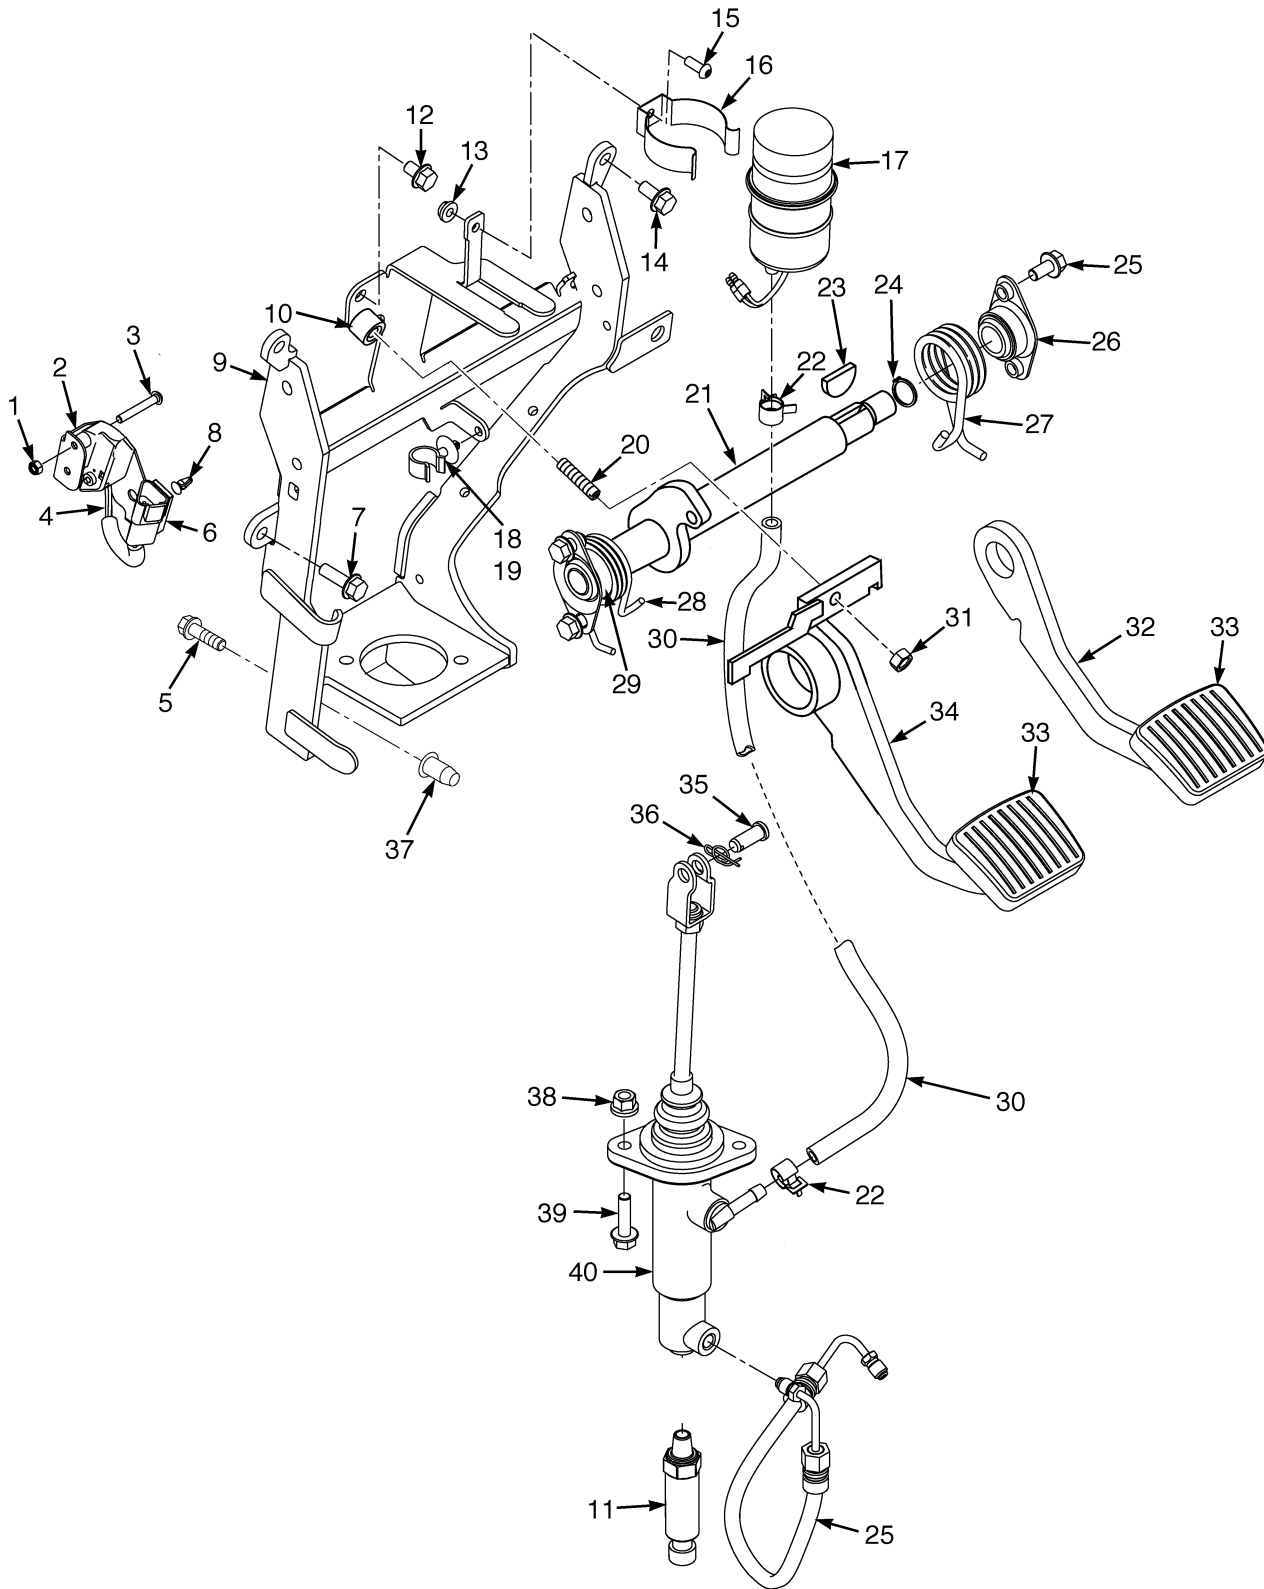

BRAKE LINKAGE (Figure 8-2) DUAL PEDAL DRY BRAKE

HP040422

**BRAKE LINKAGE
DUAL PEDAL
DRY BRAKE**

ITEM	PART NO.	DESCRIPTION	QTY
1	302398	Nut	2
2	1531567	Bracket (Inching Sensor)	1
3	1553897	Capscrew.....	2
4	1547849	Sensor	1
5	1586627	Capscrew.....	2
6	1500912	Clip (Connector)	1
7	1583611	Capscrew.....	2
8	1564526	Clip (Key Hole).....	1
9	1570290	Bracket.....	1
10	1556475	Bumper	1
11	1530485	Transducer	1
12	1529366	Capscrew.....	1
13	1514429	Nut (Flange).....	1
14	1527879	Capscrew.....	6
15	1510126	Capscrew (Button Head)	1
16	2021353	Bracket.....	1
17	2314223	Reservoir Assembly	1
17	2021341	Cap.....	1
17	2077604	Tank and Switch	1
17	2021343	Packing.....	1
18	1543698	Clamp (Swivel).....	1
19	1543842	Base (Clamp).....	1
20	1534871	Bolt	1
21	1568253	Crank.....	1
22	1502003	Clamp	2
23	206	Woodruff Key	1
24	12929	Snap Ring.....	1
25	2059937	Hose (Brake).....	1
26	1585575	Bushing.....	2
27	1568076	Spring (RH).....	1
28	1568077	Spring (LH)	1
29	244540	Bushing.....	2
30	1531569	Hose (Brake Feed)	1
31	239503	Nut	1
32	1568256	Brake Pedal (RH).....	1
33	1570300	Pad	2
34	1568245	Brake Pedal (LH)	1
35	1375391	Pin (Rod End).....	1
36	1351689	Cotter Pin.....	1
37	1530243	Insert.....	2
38	1544153	Lock Nut.....	2
39	1527881	Capscrew.....	2
40	1536724	Master Cylinder	1
40	1566141	Push Rod.....	1
40	2041520	Yoke.....	1
40	1566142	Nut.....	2
40	1566144	Gasket	1
40	1566143	Fitting.....	1
40	1566131	Repair Kit.....	1