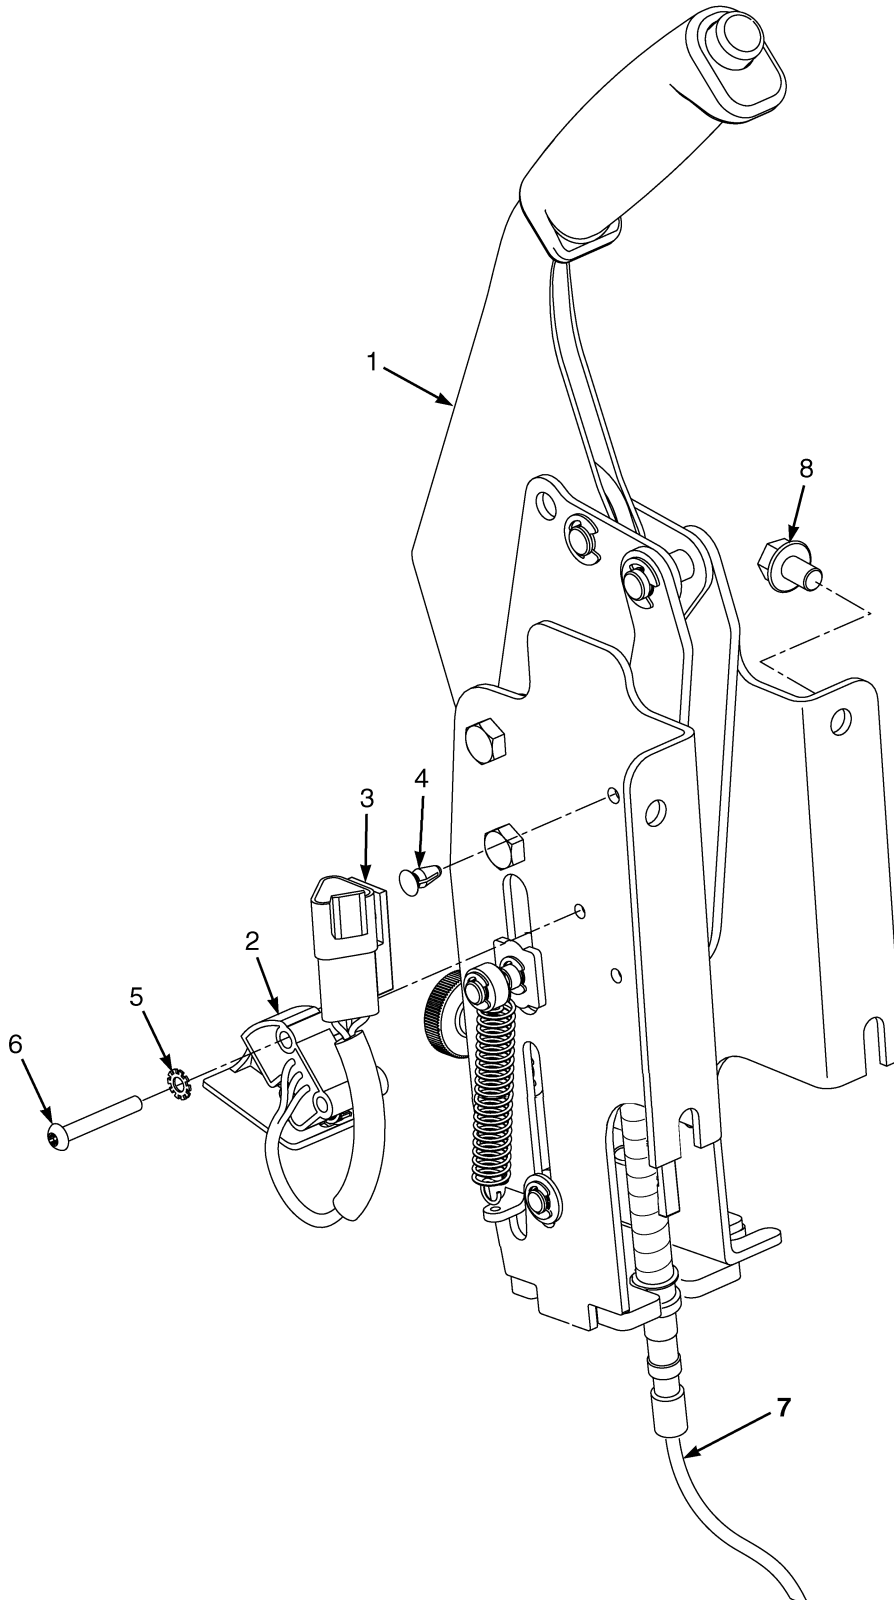

PARK BRAKE ASSEMBLY (Figure 8-6)

HP040419

PARK BRAKE ASSEMBLY

KEY:

A: Without Cab - Dry Brakes

B: With Cab - Dry Brakes

C: Without Cab - Wet Brakes

D: With Cab - Wet Brakes

ITEM	PART NO.	DESCRIPTION	QTY			
			A	B	C	D
1	1544466	Park Brake Assembly.....	1	..	..	..
1	1548181	Park Brake Assembly.....	..	1	..	..
1	1551493	Park Brake Assembly.....	..	..	1	..
1	1551494	Park Brake Assembly.....	..	..	..	1
2	1547849	Sensor	1	1	1	1
3	1500912	Clip	1	1	1	1
4	1564526	Clip	1	1	1	1
5	296378	Washer	2	2	2	2
6	1553897	Capscrew	2	2	2	2
7	2072905	Cable	..	..	2	2
7	1600493	Cable (LH)	1	1	..	..
7	1565305	Cable (RH)	1	1	..	..
8	1529366	Capscrew.....	4	4	4	4
	133683	Pin (Not Illustrated).....	..	..	1	1
	1530010	Cotter Pin (Not Illustrated)	..	..	1	1