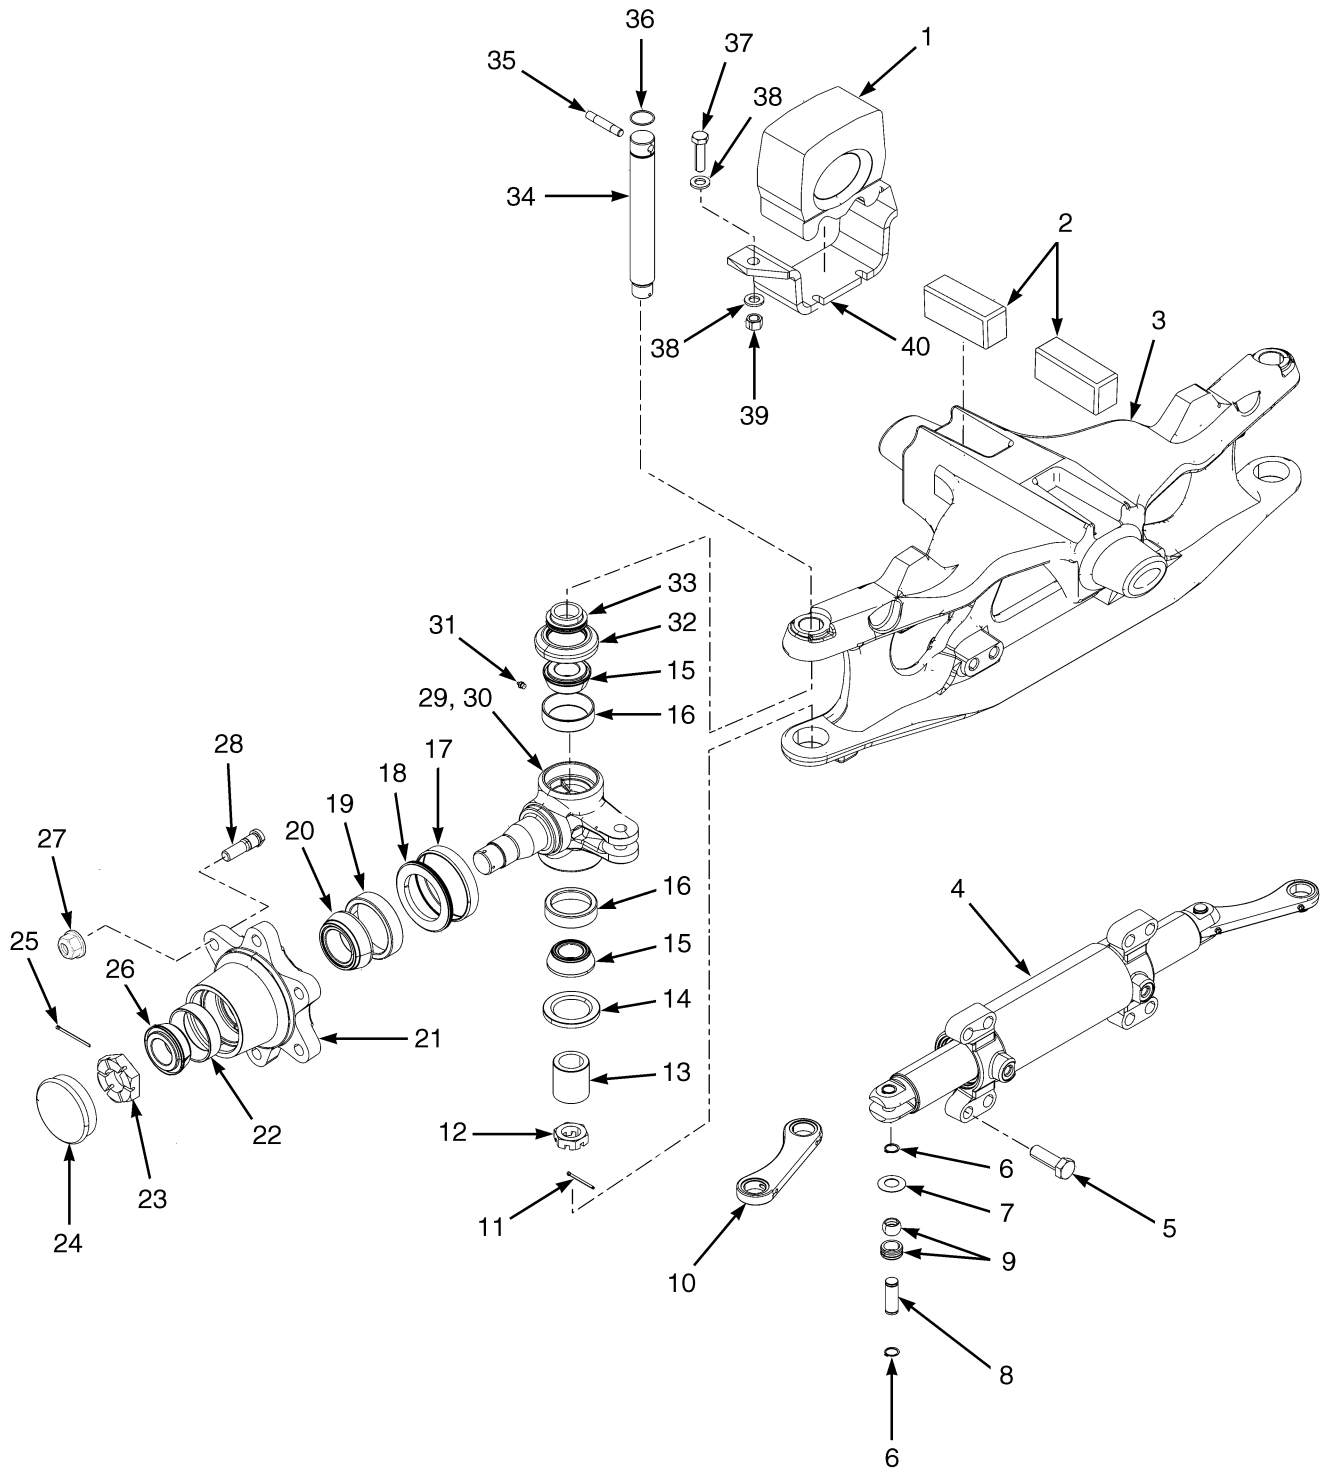

STEERING COLUMN AND ATTACHING PARTS (Figure 7-1)

HP220446

ITEM	PART NO.	DESCRIPTION	QTY
1	1512403	Capscrew.....	4
2	1450503	Horn Button	1
3	1531563	Steering Wheel (With Spinner).....	1
3	1551839	Steering Wheel (Without Spinner).....	1
4	1544566	Steering Column Assembly	1
5	1606912	Clip	1
6	a 1606750	Spacer	4
7	a 2079369	Isolator.....	8

STEERING LINES (Figure 7-4)

HP220443

STEERING LINES

ITEM	PART NO.	DESCRIPTION	QTY
1	2073016	Hose (H2.0-3.0FT).....	1
1	2072903	Hose (H3.5FT).....	1
2	2072902	Hose (H2.0-3.0FT).....	1
2	2073017	Hose (H3.5FT).....	1
3	1516201	Fitting.....	1
3	265787	O-Ring.....	1
3	16484	O-Ring.....	1
4	1486742	Fitting.....	1
4	265787	O-Ring.....	1
4	16484	O-Ring.....	1
5	1487063	Fitting.....	2
5	265787	O-Ring.....	2
5	1527813	O-Ring.....	2
6	1544157	Clamp.....	6
7	1480237	Clip Nut.....	6
8	1527879	Capscrew.....	6

STEER AXLE (Figure 7-5)

HP220442

STEER AXLE

ITEM	PART NO.	DESCRIPTION	QTY
1	1525354	Mount.....	2
2	1388838	Mount.....	2
3	1537400	Steer Axle Frame.....	1
4	1321174	Steer Cylinder Assembly (☞ Figure 7-6)	1
5	293686	Capscrew.....	8
6	58903	Snap Ring.....	8
7	300752	Washer	8
8	1568271	Pin	4
9	300751	Bushing.....	4
10	381298	Tie Rod	2
11	15225	Cotter Pin.....	2
12	249289	Nut	2
13	300766	Sleeve	2
14	98525	Oil Seal	2
15	156194	Bearing Cup.....	4
16	156195	Bearing Cone.....	4
17	164639	Wear Sleeve	2
18	44542	Oil Seal	2
19	163970	Bearing Cup.....	2
20	30273	Bearing Cone.....	2
21	1537667	Hub	2
22	317075	Bearing Cup.....	2
23	1383777	Nut	2
24	69029	Hub Cap	2
25	15227	Cotter Pin.....	2
26	317076	Bearing Cone.....	2
27	1517836	Wheel Nut.....	12
28	1502276	Bolt	12
29	1310599	Spindle (LH).....	1
30	1315425	Spindle (RH)	1
31	13957	Lube Fitting	6
32	264973	Seal	2
33	300767	Spacer	2
34	300765	King Pin	2
35	226986	Pin	2
36	39352	O-Ring	2
37	293648	Capscrew.....	4
38	320161	Washer	8
39	300937	Locknut	4
40	1543254	Plate	2