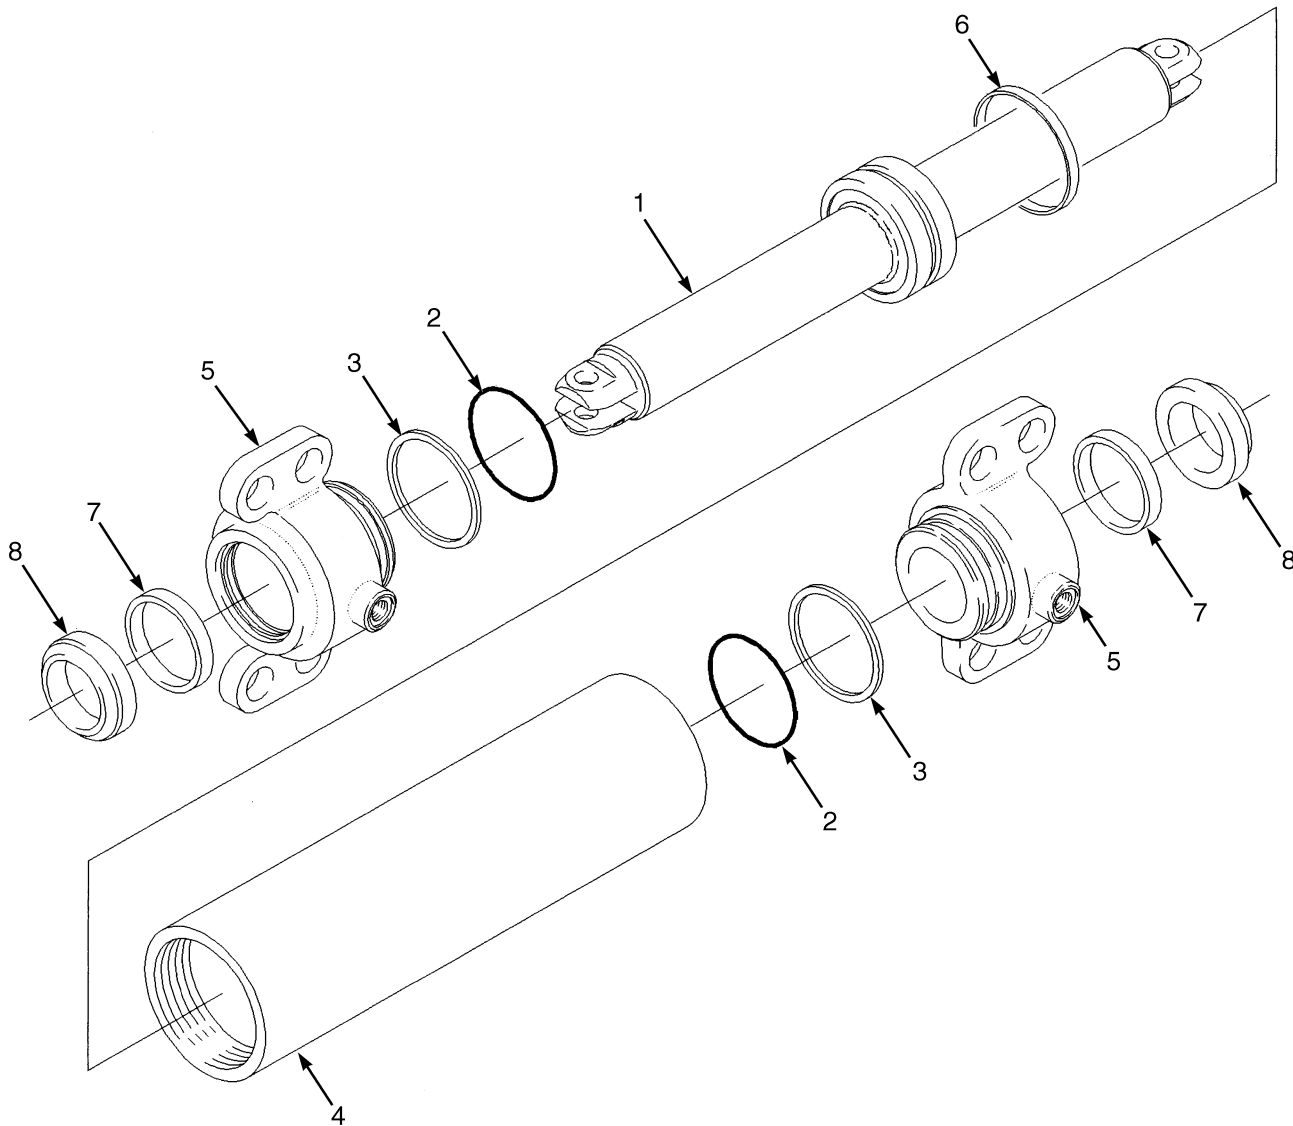

STEER CYLINDER (Figure 7-6)

HP220444

STEER CYLINDER

ITEM	PART NO.	DESCRIPTION	QTY
	1321174	Steer Cylinder Assembly	1
1	375634	Piston and Rod Assembly	1
1	375636	Piston	1
1	375641	Rod	1
2	130825	O-Ring	2
3	147973	Back-Up Ring	2
4	375635	Shell	1
5	1321149	End Cap	2
6	2044371	Piston Seal	1
7	210183	Seal	2
8	203071	Rod Wiper	2
	1501413	Seal Kit (Includes Items 2-3, 6-8)	1