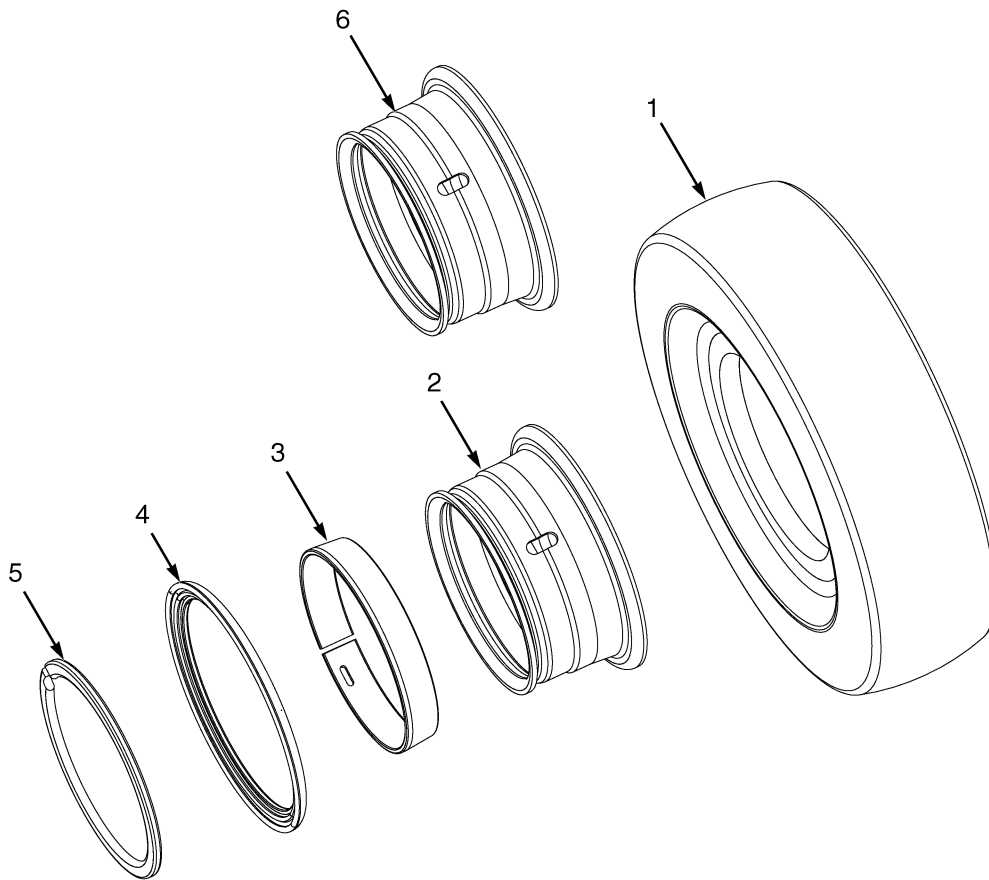

STEER TIRES AND WHEELS (Figure 7-7) H2.0-2.5FT

HP070092

**STEER TIRES AND WHEELS
H2.0-2.5FT**

KEY:

A: 6.00 x 9.00 Solid Pneumatic

B: 6.00 x 9 Radial

C: 6.00 x 9-12 PR

D: 6.00 x 9 Snap-On Tire

ITEM	PART NO.	DESCRIPTION	QTY			
			A	B	C	D
1	1543059	Tire	2	..	2	..
1	1543062	Tire	..	..	..	2
1	1603491	Tire (Non-Marking)	..	..	..	2
1	1358177	Tire (Michelin XZM)	..	2	..	..
1	1471837	Tire Assembly	..	2	..	..
1	1471921	Valve	..	1	..	..
1	1462615	Tubeless Bead Seal	..	1	..	..
2	2070081	Wheel Assembly	2	2	2	..
3	161885	Side Ring	1	1	1	..
4	1584693	Tapered Bead Seat Ring	1	1	1	..
5	161884	Locking Ring	1	1	1	..
6	2070083	Wheel	..	..	..	2