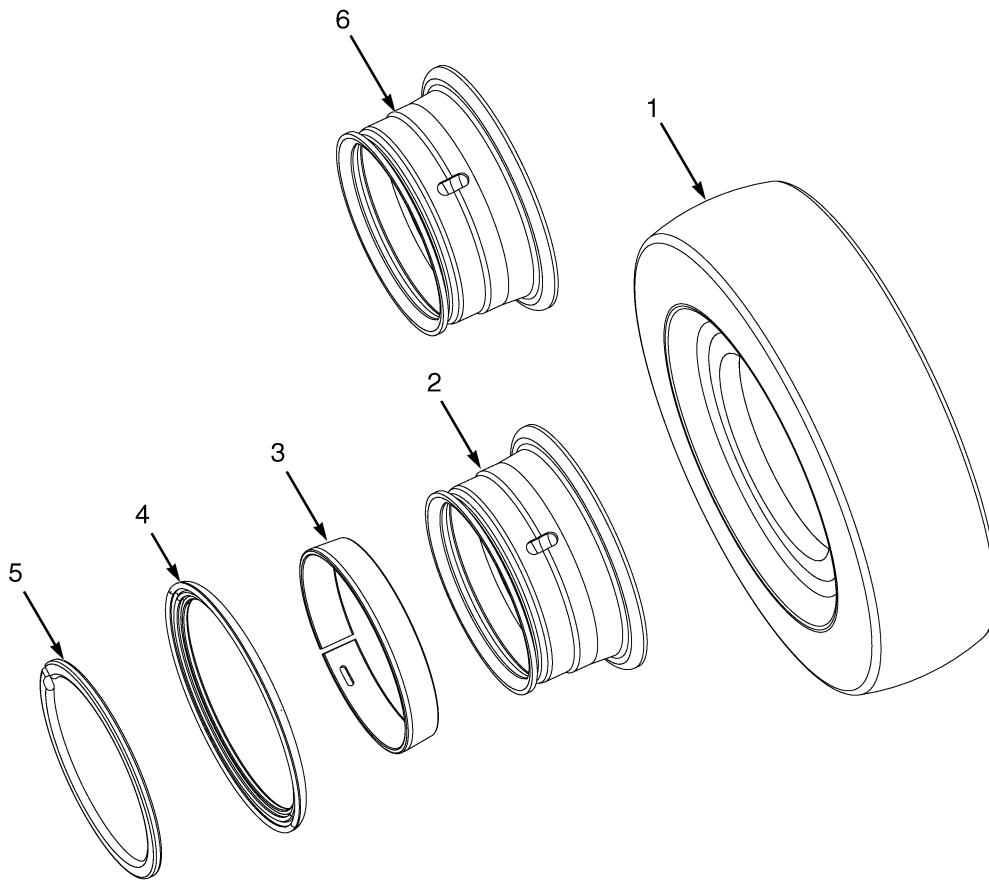

STEER CYLINDER (Figure 7-6)

HP220444

STEER CYLINDER

ITEM	PART NO.	DESCRIPTION	QTY
	1321174	Steer Cylinder Assembly	1
1	375634	Piston and Rod Assembly	1
1	375636	Piston	1
1	375641	Rod	1
2	130825	O-Ring	2
3	147973	Back-Up Ring	2
4	375635	Shell	1
5	1321149	End Cap	2
6	2044371	Piston Seal	1
7	210183	Seal	2
8	203071	Rod Wiper	2
	1501413	Seal Kit (Includes Items 2-3, 6-8)	1

STEER TIRES AND WHEELS (Figure 7-7) H2.0-2.5FT

HP070092

**STEER TIRES AND WHEELS
H2.0-2.5FT****KEY:****A: 6.00 x 9.00 Solid Pneumatic****B: 6.00 x 9 Radial****C: 6.00 x 9-12 PR****D: 6.00 x 9 Snap-On Tire**

ITEM	PART NO.	DESCRIPTION	QTY			
			A	B	C	D
1	1543059	Tire	2	..	2	..
1	1543062	Tire	2
1	1603491	Tire (Non-Marking)	2
1	1358177	Tire (Michelin XZM)	2
1	1471837	Tire Assembly	2
1	1471921	Valve	1
1	1462615	Tubeless Bead Seal	1
2	2070081	Wheel Assembly	2	2	2	..
3	161885	Side Ring	1	1	1	..
4	1584693	Tapered Bead Seat Ring	1	1	1	..
5	161884	Locking Ring	1	1	1	..
6	2070083	Wheel	2

STEER TIRES AND WHEELS (Figure 7-8) H2.0-3.5FT

HP070092

**STEER TIRES AND WHEELS
H2.0-3.5FT****KEY:****A: 6.50 R10 Radial****B: 6.50 x 10 Snap-On Tire****C: 6.50 x 10-12PR**

ITEM	PART NO.	DESCRIPTION	QTY		
			A	B	C
1	1539639	Tire	2	..
1	1603493	Tire	2	..
1	1544232	Tire	2
1	1462616	Tubeless Bead Seal.....	1
1	1471832	Tire Assembly.....	2
1	1358178	Tire (Michelin XZM).....	1
1	1471922	Bead Seal Valve	1
2	2067044	Wheel	2	..	2
3	1580426	Side Ring.....	1	..	1
4	1590427	Tapered Bead Seat Ring	1	..	1
5	161894	Locking Ring.....	1	..	1
6	2067045	Wheel	2	..