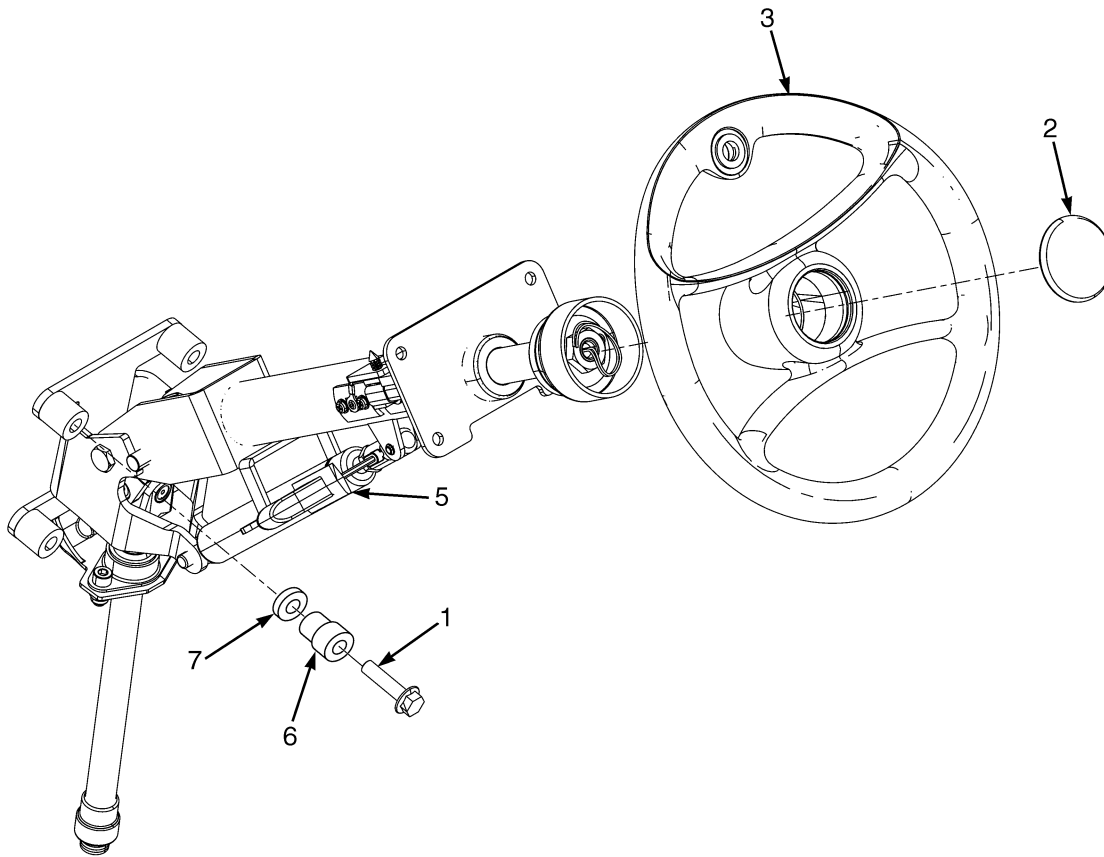

STEERING COLUMN AND ATTACHING PARTS (Figure 7-1)

HP220446

ITEM	PART NO.	DESCRIPTION	QTY
1	1512403	Capscrew.....	4
2	1450503	Horn Button	1
3	1531563	Steering Wheel (With Spinner).....	1
3	1551839	Steering Wheel (Without Spinner).....	1
4	1544566	Steering Column Assembly	1
5	1606912	Clip	1
6	a 1606750	Spacer	4
7	a 2079369	Isolator.....	8

FOOTNOTES:

a For Vehicles With Diesel Engines Only

STEERING COLUMN ASSEMBLY (Figure 7-2)

HP220445

STEERING COLUMN ASSEMBLY

ITEM	PART NO.	DESCRIPTION	QTY
	1544566	Steering Column Assembly (LPG).....	1
	1606891	Steering Column Assembly (Diesel).....	1
1	1562509	Support Kit	1
2	Support	1
3	Spacer.....	4
4	Joint	1
5	Nut	2
6	Washer.....	2
7	Screw	2
8	1562489	Shaft Kit (Upper).....	1
9	Shaft Assembly (Upper).....	1
10	Housing Assembly	1
11	1562492	Nut Kit.....	1
12	Nut	2
13	1562493	Shaft Kit (Lower).....	1
14	Shaft Assembly (Lower).....	1
15	Pin.....	1
16	1562496	Contact Kit.....	1
17	Contact Assembly (Horn).....	1
18	Screw	4
19	Fastener	1
20	Connector	1
21	1562501	Pivot Kit (Lower)	1
22	Bolt (Pivot).....	2
23	Bushing	2
24	Nut	2
25	1562505	Gas Spring Kit	1
26	Gas Spring	1
27	Pin.....	1
28	Pin.....	1