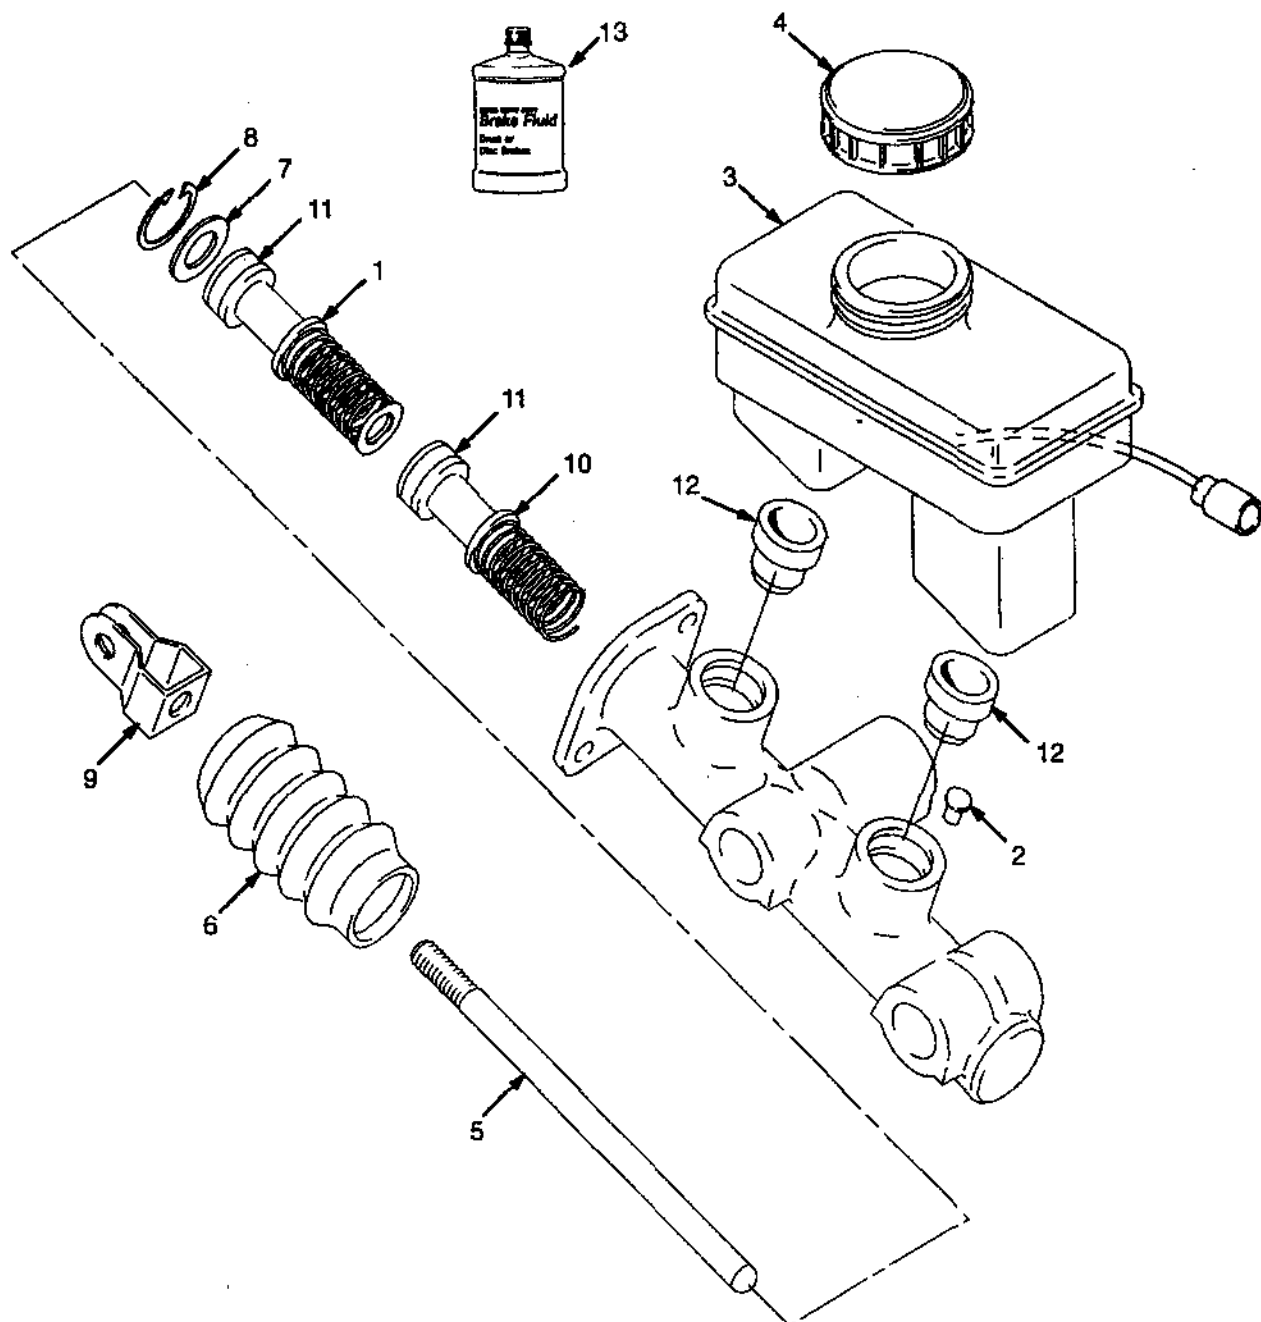

BRAKE LINES

(Figure 108)

BRAKE LINES

REF	PART NO.	NAME OF PART	QTY	REF	PART NO.	NAME OF PART	QTY
1	Master Cylinder	1	11 ^a	387867	Switch	1
		☛ Figure 110		11 ^b	387867	Switch	2
2	287860	Hex Head Bolt.....	2	12	1361559	Spacer	1
3	292682	Lockwasher	2	13	1347116	Clamp	1
4	136692	Nut	2	14	302400	Nut	1
5 ^c	1347113	Tube (RH)	1	15	320158	Washer	1
5 ^d	1381923	Hose Assy	1	16	357956	Brake Fluid (3,8 L)	AR
6	1347091	Tube (RH)	1	16	357973	Brake Fluid (0,95 L)	AR
7	1455550	Tube (LH)	1	16	26758	Brake Fluid (12 oz.)	AR
8	14899	Fitting	1		^a	Forward/Reverse Lever	
9	12838	Fitting	1		^b	Monotrol Pedal	
10 ^a	14349	Fitting	1				

PARK BRAKE

(Figure 109)

PARK BRAKE

<u>REF</u>	<u>PART NO.</u>	<u>NAME OF PART</u>	<u>QTY</u>	<u>REF</u>	<u>PART NO.</u>	<u>NAME OF PART</u>	<u>QTY</u>
1	1376557	Park Brake	1	6	136749	Hex Head Bolt	5
2	239503	Nut	6	7	124297	Clamp	2
3	320157	Washer	8	8 ^a	Cable	2
4	292681	Lockwasher	6				
5	176640	Hex Head Bolt	1				

^a Cables Are Included With Brake Assy

MASTER CYLINDER

(Figure 110)

MASTER CYLINDER

<u>REF</u>	<u>PART NO.</u>	<u>NAME OF PART</u>	<u>QTY</u>	<u>REF</u>	<u>PART NO.</u>	<u>NAME OF PART</u>	<u>QTY</u>
	1347048	Master Cylinder	1	9	1324035	Clevis	1
1	1357197	Piston	1	10	1357196	Piston	1
2	1324029	Pin	1	11 ^a	Seal	2
3	1357199	Reservoir	1	12 ^a	Seal	2
4	1324048	Cap	1	13	357956	Brake Fluid (3,8 L)	AR
5	1357201	Rod	1	13	357973	Brake Fluid (0,95 L)	AR
6	1324040	Cover	1	13	26758	Brake Fluid (12oz.)	AR
7	1324041	Washer	1	^a	Included In Seal Kit 1355305		
8	1324042	Circlip.	1				