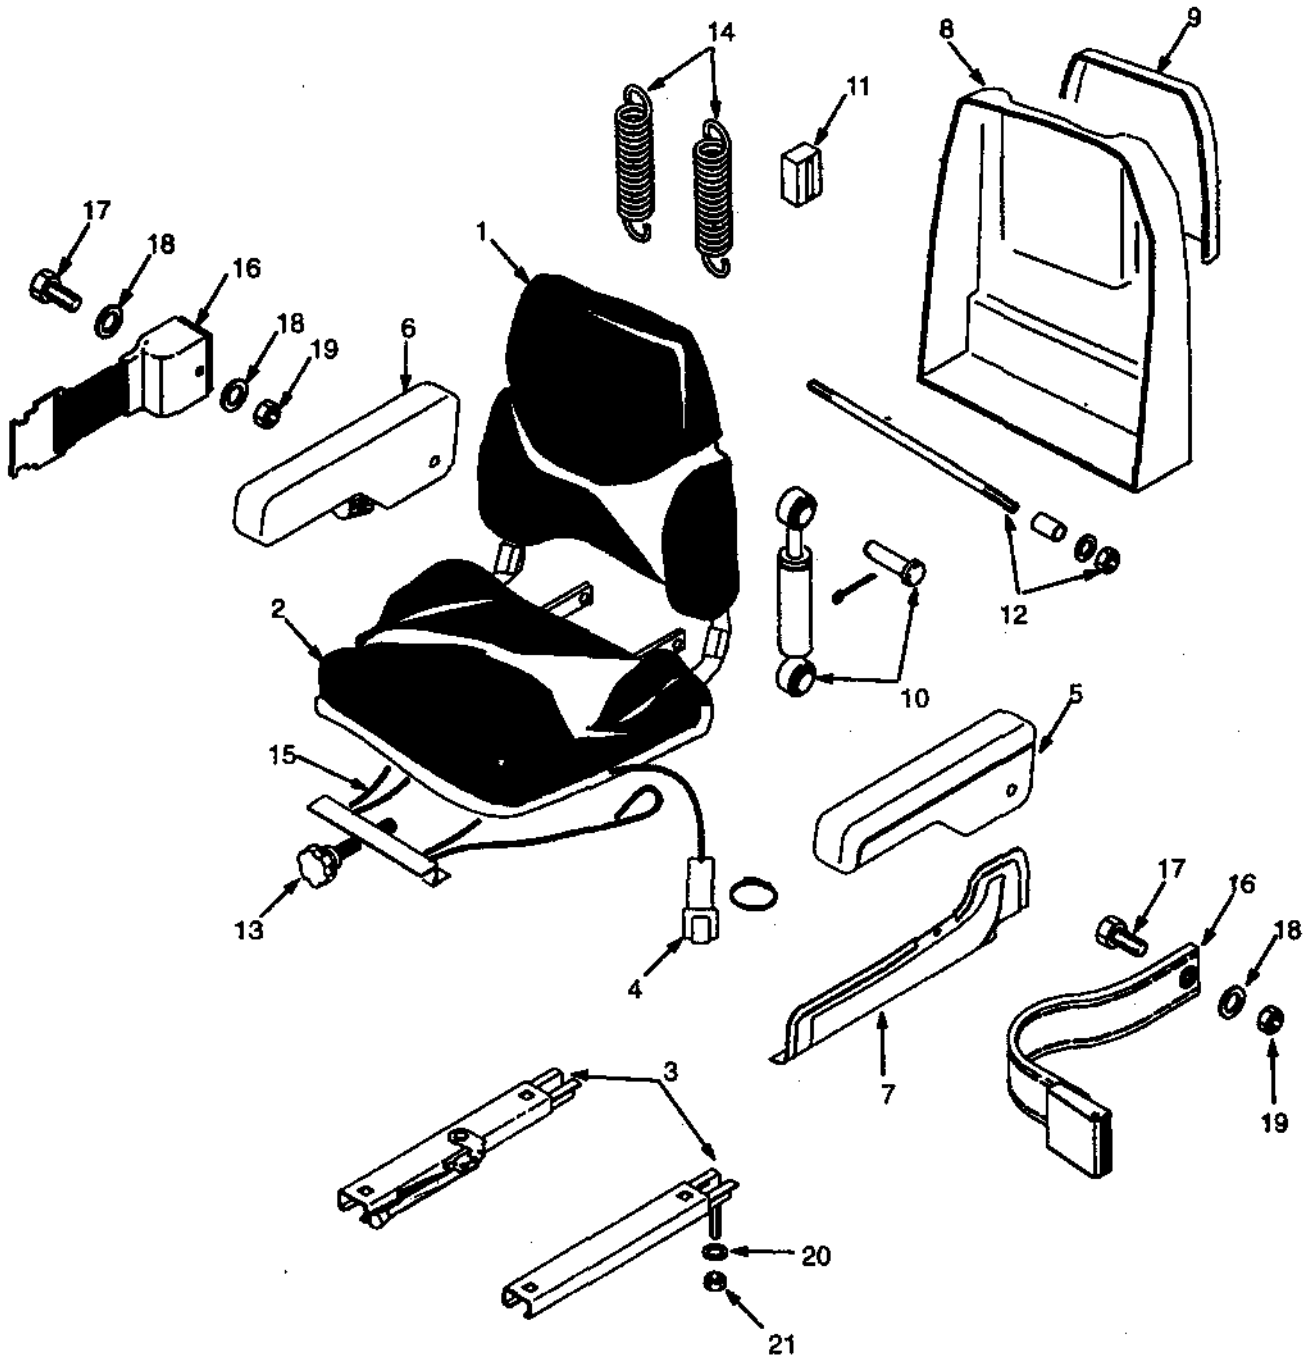

SUSPENSION SEAT

(Figure 6)

SUSPENSION SEAT

REF	PART NO.	NAME OF PART	QTY	REF	PART NO.	NAME OF PART	QTY
	1450203	Seat Assy (Vinyl Cover)	1	6	1453883	Armrest (RH)	1
	1450204	Seat Assy (Fabric Cover)	1	7	1453884	Cover(LH)	1
1	1454511	Back Cushion (Vinyl Cover)	1	7	1453885	Cover(RH)	1
1	1382111	Back Cushion (Vinyl Cover) (Optional)	1	8	1453886	Cover(Back)	1
1	1454513	Back Cushion (Fabric Cover)	1	9	1453887	Holder (Operating Manual)	1
1	1382113	Back Cushion (Fabric Cover) (Optional)	1	10	1362049	Shock Absorber Kit	1
2	1454512	Seat Cushion (Vinyl Cover)	1	11	1362052	Slider Block	1
2	1382112	Seat Cushion (Vinyl Cover) (Optional)	1	12	1362053	Kit-Shaft And Bearing	1
2	1454514	Seat Cushion (Fabric Cover)	1	13	1362061	Kit-Weight Adjuster Knob	1
2	1382114	Seat Cushion (Fabric Cover) (Optional)	1	14	1367137	Kit-Spring	1
3	1362056	Kit-Slide Rail	1	15	1378307	Kit-Cable	1
4	1354140	Switch Assy	1	16	1374750	Seat Belt	1
5	1453882	Armrest (LH)	1	17	133503	Bolt	2
				18	15129	Washer	3
				19	379698	Nut	2
				20	15175	Washer	4
				21	145639	Nut	4