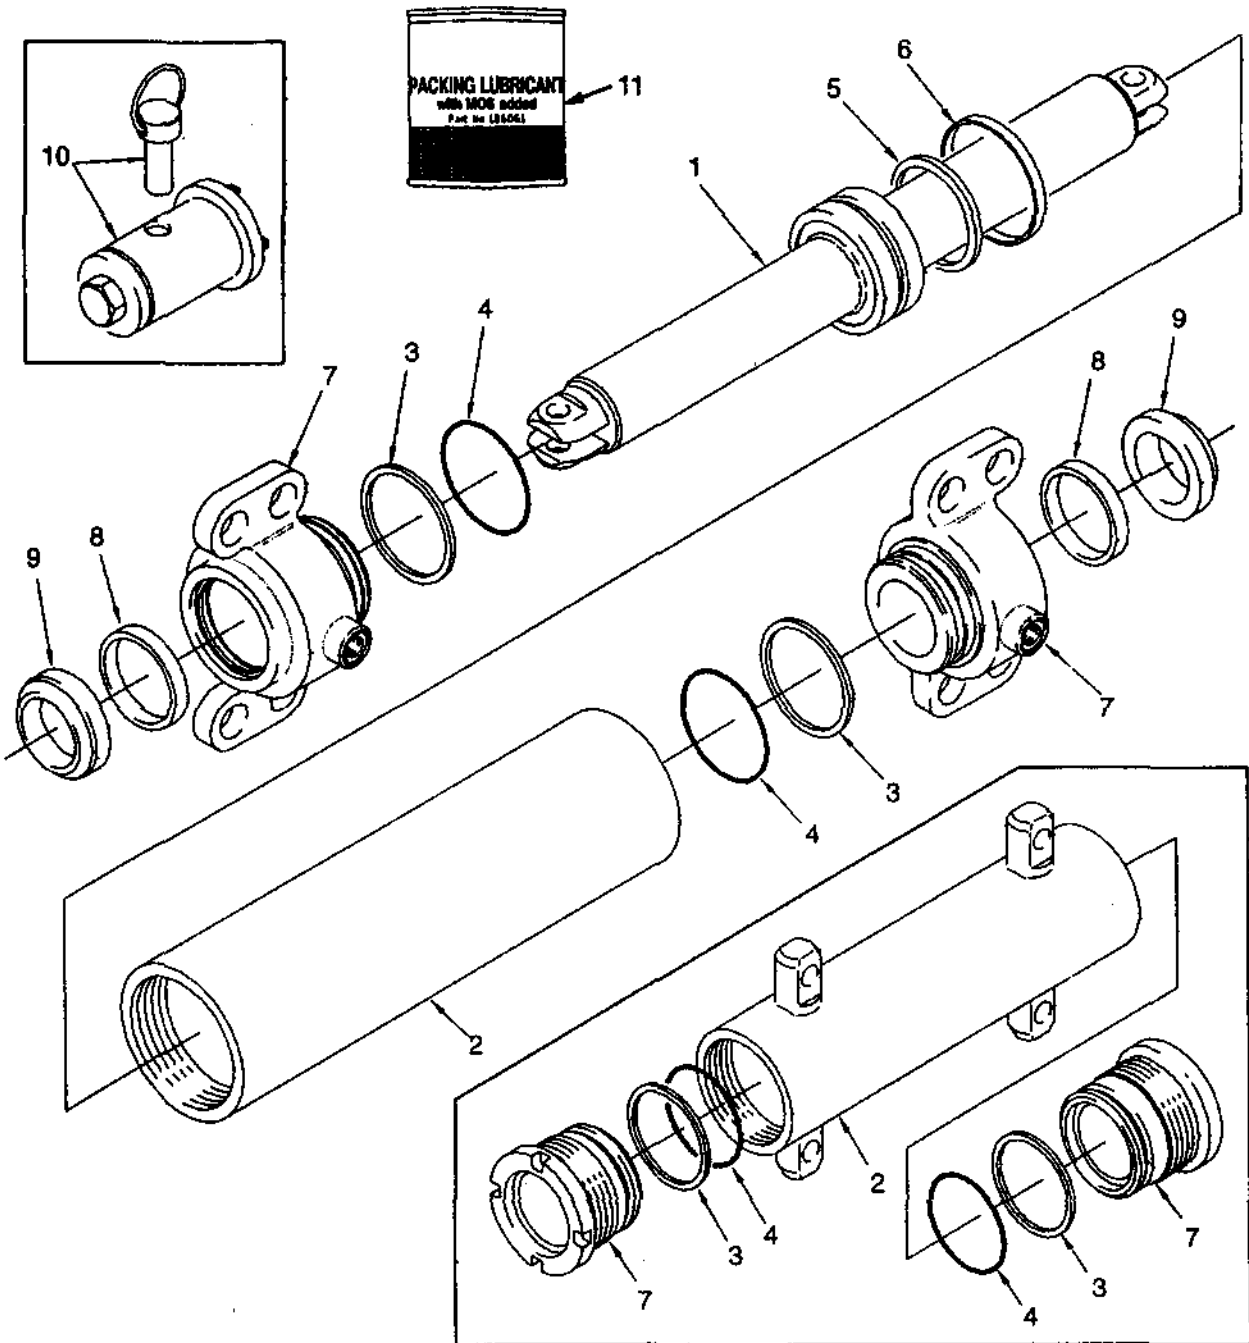

STEERING CYLINDER

(Figure 105)

STEERING CYLINDER

<u>REF</u>	<u>PART NO.</u>	<u>NAME OF PART</u>	<u>QTY</u>	<u>REF</u>	<u>PART NO.</u>	<u>NAME OF PART</u>	<u>QTY</u>
	1321174	Steering Cylinder	1	7	1321149	End Cap	2
1	375634	Piston And Rod	1	8^a	210183	Seal	2
2	375635	Shell	1	9^a	203071	Wiper	2
3^a	147973	Back-UpRing	2	10	332495	Tool Kit	1
4^a	130825	O-Ring	2	11	186061	Packing Lube	AR
5^a	243190	Quadrant Ring	1		^a	Included In Seal Kit 360299	
6^a	199851	Seal	1