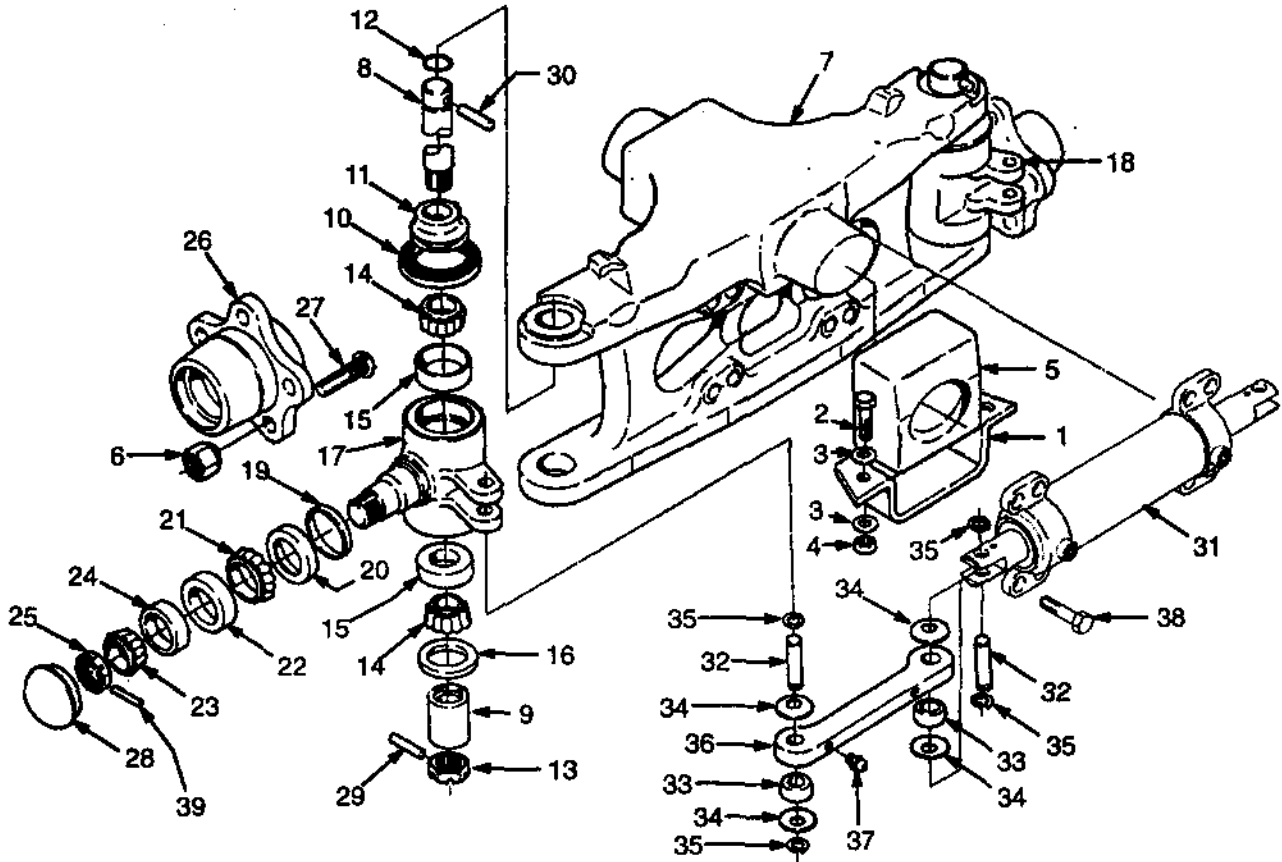

STEERING

STEERING CONTROL UNIT Page 232
STEERING CYLINDER Page 234
STEERING POD Page 228
TRAIL AXLE Page 230

STEERING POD (Figure 102)

STEERING POD

REF	PART NO.	NAME OF PART	QTY	REF	PART NO.	NAME OF PART	QTY
1	1453687	Steering Column	1	18	1337043	Bracket	1
2	345423	Nut	1	19	136692	Nut	4
3	1347135	Horn (Button)	1	20	292682	Lockwasher	4
4	1329250	Steering Wheel	1	21	320156	Washer	1
5	16815	Hex Head Bolt	4	22	136985	Hex Head Bolt	4
6	15156	Lockwasher	4	23	136749	Hex Head Bolt	4
7	15134	Washer	4	24	292681	Lockwasher	4
8	Steering Pump	1	25	1335967	Plate	2
		☞ Figure 104		26	296010	Hex Head Bolt	1
9	1343537	Spring	1	27	302400	Nut	1
10	320155	Washer	1	28	1364271	Gear Latch	1
11	1343572	Rod	1	29	1378600	Spring	1
12	15212	Pin	1	30	1335987	Shaft	1
13	1343607	Pin	1	31	1343573	Bracket	1
14	1343574	Anchor	1	32	1376744	Cover (Upper)	1
15	296472	Screw	2	33 ^a	1376743	Plug	1
16	1376745	Cover (Lower)	1			^a Without Turn Signals	
17	1337196	Screw	6				

TRAIL AXLE

(Figure 103)

TRAIL AXLE

REF	PART NO.	NAME OF PART	QTY	REF	PART NO.	NAME OF PART	QTY
1	1334723	Plate	2	22	163970	Bearing Cup	2
2	293648	Hex Head Bolt	4	23	317076	Bearing Cone	2
3	320161	Washer	8	24	317075	Bearing Cup	2
4	300937	Nut	4	25	1383777	Nut	2
5	1343831	Mount	2	26	300738	Hub	2
6	60949	Nut	10	27	339529	Wheel Stud	10
7	1334718	Trail Axle	1	28	69029	Hub Cap	2
8 ^a	300765	King Pin	2	29	15225	Split Pin	2
9 ^a	300766	Sleeve	2	30 ^a	226986	Groove Pin	2
10 ^a	264973	Seal	2	31	Steering Cylinder	1
11 ^a	300767	Spacer	2			☞ Figure 105	
12 ^a	39352	O-Ring	2	32	326498	Pin	4
13	249289	Nut	2	33	300751	Bush	4
14 ^a	156195	Bearing Cone	4	34	300752	Washer	8
15 ^a	156194	Bearing Cup	4	35	58903	Circlip	8
16 ^a	98525	Seal	2	36	381298	Tie Rod	2
17	1310599	Spindle (LH)	1	37	13957	Lube Fitting	6
18	1315425	Spindle (RH)	1	38	293686	Hex Head Bolt	8
19	44542	Oil Seal	2	39	15227	Split Pin	2
20 ^a	164639	Wear Sleeve	2			^a Included In Repair Kit 334717 (For One Side)	
21	30273	Bearing Cone	2				