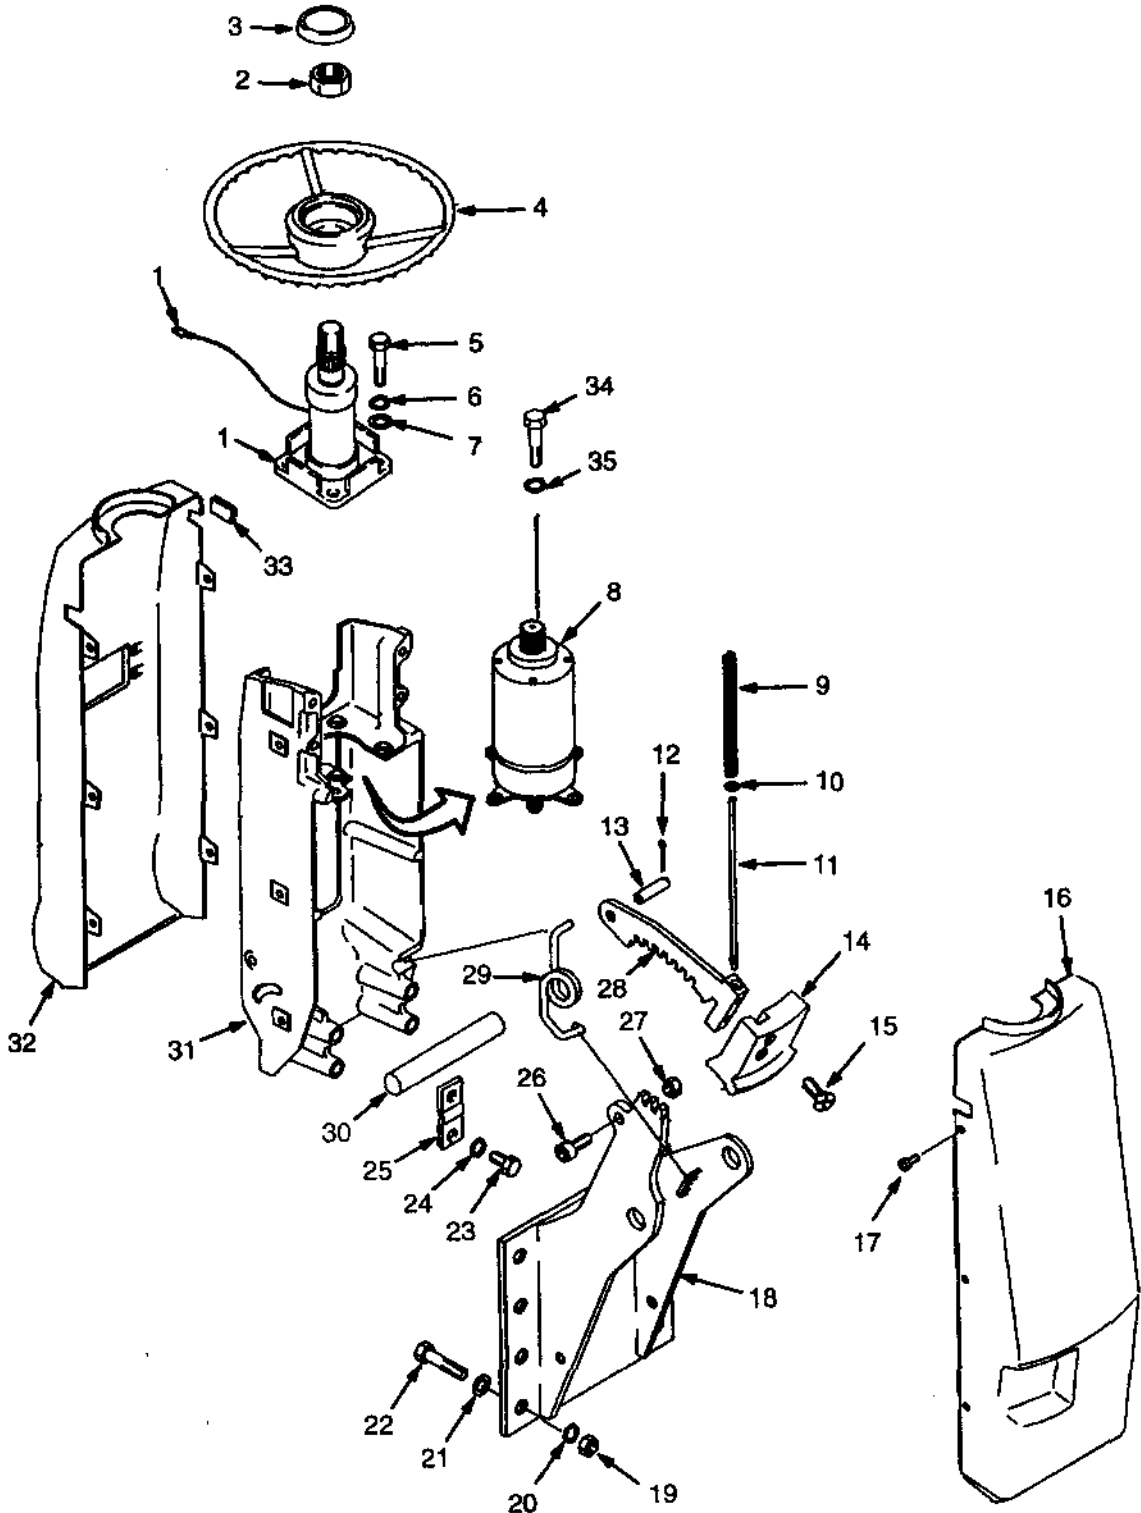

STEERING

STEERING CONTROL UNIT Page 232
STEERING CYLINDER Page 234
STEERING POD Page 228
TRAIL AXLE Page 230

STEERING POD (Figure 102)

STEERING POD

REF	PART NO.	NAME OF PART	QTY	REF	PART NO.	NAME OF PART	QTY
1	1453687	Steering Column	1	18	1337043	Bracket	1
2	345423	Nut	1	19	136692	Nut	4
3	1347135	Horn (Button)	1	20	292682	Lockwasher	4
4	1329250	Steering Wheel	1	21	320156	Washer	1
5	16815	Hex Head Bolt	4	22	136985	Hex Head Bolt	4
6	15156	Lockwasher	4	23	136749	Hex Head Bolt	4
7	15134	Washer	4	24	292681	Lockwasher	4
8	Steering Pump	1	25	1335967	Plate	2
		☞ Figure 104		26	296010	Hex Head Bolt	1
9	1343537	Spring	1	27	302400	Nut	1
10	320155	Washer	1	28	1364271	Gear Latch	1
11	1343572	Rod	1	29	1378600	Spring	1
12	15212	Pin	1	30	1335987	Shaft	1
13	1343607	Pin	1	31	1343573	Bracket	1
14	1343574	Anchor	1	32	1376744	Cover (Upper)	1
15	296472	Screw	2	33 ^a	1376743	Plug	1
16	1376745	Cover (Lower)	1			^a Without Turn Signals	
17	1337196	Screw	6				

TRAIL AXLE

(Figure 103)

TRAIL AXLE

REF	PART NO.	NAME OF PART	QTY	REF	PART NO.	NAME OF PART	QTY
1	1334723	Plate	2	22	163970	Bearing Cup	2
2	293648	Hex Head Bolt	4	23	317076	Bearing Cone	2
3	320161	Washer	8	24	317075	Bearing Cup	2
4	300937	Nut	4	25	1383777	Nut	2
5	1343831	Mount	2	26	300738	Hub	2
6	60949	Nut	10	27	339529	Wheel Stud	10
7	1334718	Trail Axle	1	28	69029	Hub Cap	2
8 ^a	300765	King Pin	2	29	15225	Split Pin	2
9 ^a	300766	Sleeve	2	30 ^a	226986	Groove Pin	2
10 ^a	264973	Seal	2	31	Steering Cylinder	1
11 ^a	300767	Spacer	2			☞ Figure 105	
12 ^a	39352	O-Ring	2	32	326498	Pin	4
13	249289	Nut	2	33	300751	Bush	4
14 ^a	156195	Bearing Cone	4	34	300752	Washer	8
15 ^a	156194	Bearing Cup	4	35	58903	Circlip	8
16 ^a	98525	Seal	2	36	381298	Tie Rod	2
17	1310599	Spindle (LH)	1	37	13957	Lube Fitting	6
18	1315425	Spindle (RH)	1	38	293686	Hex Head Bolt	8
19	44542	Oil Seal	2	39	15227	Split Pin	2
20 ^a	164639	Wear Sleeve	2			^a Included In Repair Kit 334717 (For One Side)	
21	30273	Bearing Cone	2				